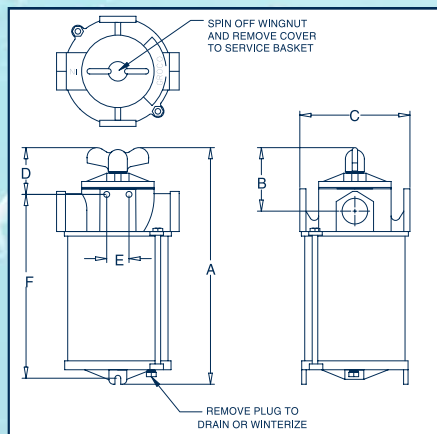

GROCO RAW WATER STRAINERS

SA SERIES

Features:

- Monel filter basket and center tie rod
- Naval bronze outside tie rods
- Available with 316 stainless steel enclosure in place of the clear Lucite sight glass for compliance with ABS standards. Specify "A" before strainer model number (i.e. ASA-1000)
- Easy to clean. Bronze wingnut spins off to allow access to the filter basket
- Available with standard filter basket or optional 60 x 60 mesh "Fine-mesh" screen. Specify "FM" after model number (i.e. SA-1000 FM)
- Strainer heads are threaded internally for NPT pipe connections
- Install with pipe or hose

Model Series and Pipe Size	SA-500 1/2"	SA-750 3/4"	SA-1000 1"	SA-1250 1 1/4"	SA-1500 1 1/2"	SA-2000 2"	SA-2500 2 1/2"	SA-3000 3"
A	7.75"	9.63"	10.50"	12.75"	13.75"	16.50"	18.75"	21.50"
B	2.25"	2.25"	2.75"	2.75"	3.25"	3.50"	3.75"	4.0"
C	4.00"	4.00"	5.00"	5.00"	6.25"	6.25"	6.25"	6.25"
D	1.75"	1.75"	1.88"	1.88"	2.63"	2.75"	3.38"	3.25"
E	.75"	.75"	1.00"	1.00"	1.00"	1.38"	1.38"	1.38"
F	6.00"	7.88"	8.62"	10.88"	11.12"	13.75"	15.38"	18.25"
Basket Diameter	1.81"	1.81"	2.44"	2.44"	3.00"	3.00"	3.00"	3.00"
Basket Length	4.00"	6.00"	5.88"	7.88"	7.88"	9.75"	11.88"	14.25"