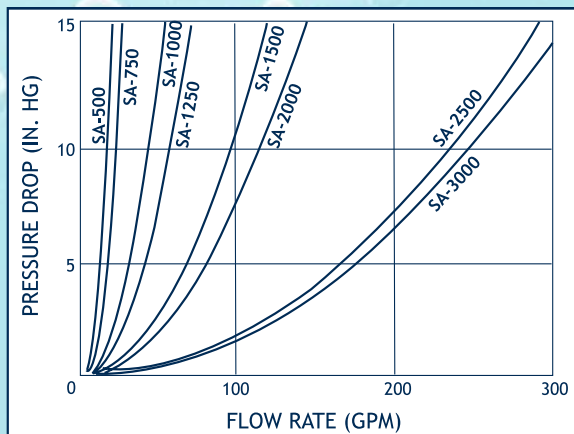

GROCO RAW WATER STRAINERS

SA SERIES

Features:

- Monel filter basket and center tie rod
- Naval bronze outside tie rods
- Available with 316 stainless steel enclosure in place of the clear Lucite sight glass for compliance with ABS standards. Specify "A" before strainer model number (i.e. ASA-1000)
- Easy to clean. Bronze wingnut spins off to allow access to the filter basket
- Available with standard filter basket or optional 60 x 60 mesh "Fine-mesh" screen. Specify "FM" after model number (i.e. SA-1000 FM)
- Strainer heads are threaded internally for NPT pipe connections
- Install with pipe or hose

Model Series and Pipe Size	SA-500 1/2"	SA-750 3/4"	SA-1000 1"	SA-1250 1 1/4"	SA-1500 1 1/2"	SA-2000 2"	SA-2500 2 1/2"	SA-3000 3"
A	7.75"	9.63"	10.50"	12.75"	13.75"	16.50"	18.75"	21.50"
B	2.25"	2.25"	2.75"	2.75"	3.25"	3.50"	3.75"	4.0"
C	4.00"	4.00"	5.00"	5.00"	6.25"	6.25"	6.25"	6.25"
D	1.75"	1.75"	1.88"	1.88"	2.63"	2.75"	3.38"	3.25"
E	.75"	.75"	1.00"	1.00"	1.00"	1.38"	1.38"	1.38"
F	6.00"	7.88"	8.62"	10.88"	11.12"	13.75"	15.38"	18.25"
Basket Diameter	1.81"	1.81"	2.44"	2.44"	3.00"	3.00"	3.00"	3.00"
Basket Length	4.00"	6.00"	5.88"	7.88"	7.88"	9.75"	11.88"	14.25"