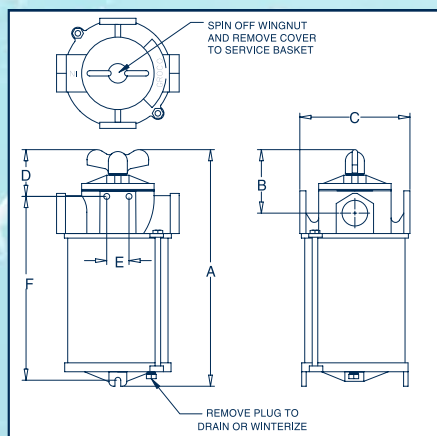

Item	Description	Qty.	SA-500	SA-750	SA-1000	SA-1250	SA-1500	SA-2000	SA-2500	SA-3000
1	Basket, Monel	1	S-69	S-69-A	S-76	S-76-A	S-85-F	S-85-A	S-85-B	S-85-C
	Cylinder, Clear	1	S-70	S-70-A	S-77	S-77-A	S-88	S-88-A	S-88-B	S-88-C
2	Cylinder, Stainless Steel	1	AS-70	AS-70-A	AS-77	AS-77-A	AS-88	AS-88-A	AS-88-B	AS-88-C
• 3	Cylinder Gasket (set of 2)	2	#9	#9	#8-R	#8-R	#10-R	#10-R	#10-R	#10-R
• 4	Nut Cover Gasket	1	S-64-A	S-64-A	S-751-A	S-751-A	S-86-A	S-86-A	S-86-A	S-86-A
• 5	Wingnut Washer	1	500-K	500-K	500-K	500-K	504-F	504-F	504-F	504-F
6	Center Tie Rod	1	S-65	S-65-A	S-72	S-72-A	S-84	S-84-A	S-84-C	S-84-D
7	Outside Tie Rod	2	S-66	S-73-X	S-73-X	S-73-B	S-73-B	S-87-A	S-87-B	S-87-C
8	Wingnut	1	SVS-5	SVS-5	SVS-5	SVS-5	S-75	S-75	S-75	S-75
9	Nut Cover	1	S-64	S-64	S-751	S-751	S-86	S-86	S-86	S-86
10	Head Casting	1	S-500-A	S-750-A	S-1000-A	S-1250-A	S-1500-A	S-2000-A	S-2500-A	S-3000-A
11	Tie Rod Hex Nut	2	1420-HB	1420-HB	1420-HB	1420-HB	1420-HB	1420-HB	1420-HB	1420-HB
12	End Cap	1	S-63-A	S-63-A	S-73-A	S-73-A	S-82-A	S-82-A	S-82-A	S-82-A
13	Drain Plug	1	1827HB	1827HB	1827HB	1827HB	1827HB	1827HB	1827HB	1827HB
• Included in Repair Kit			SA-1		SA-2		SA-3