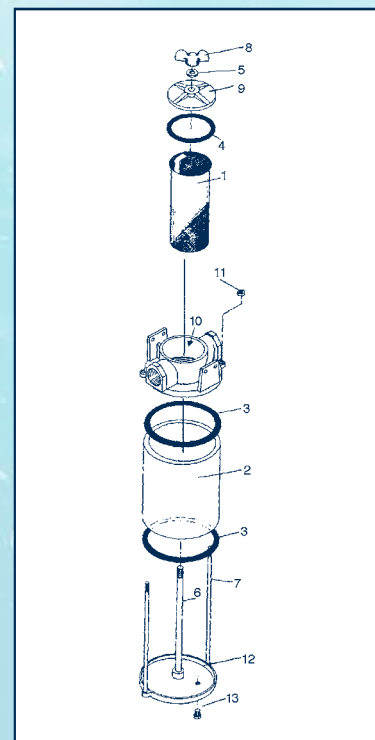

### Features:

- Monel filter basket and center tie rod
- Naval bronze outside tie rods
- Available with 316 stainless steel enclosure in place of the clear Lucite sight glass for compliance with ABS standards. Specify "A" before strainer model number (i.e. ASA-1000)
- Easy to clean. Bronze wingnut spins off to allow access to the filter basket
- Available with standard filter basket or optional 60 x 60 mesh "Fine-mesh" screen. Specify "FM" after model number (i.e. SA-1000 FM)
- Strainer heads are threaded internally for NPT pipe connections
- Install with pipe or hose

Model Series and Pipe Size	SA-500 1/2"	SA-750 3/4"	SA-1000 1"	SA-1250 1 1/4"	SA-1500 1 1/2"	SA-2000 2"	SA-2500 2 1/2"	SA-3000 3"
A	7.75"	9.63"	10.50"	12.75"	13.75"	16.50"	18.75"	21.50"
B	2.25"	2.25"	2.75"	2.75"	3.25"	3.50"	3.75"	4.0"
C	4.00"	4.00"	5.00"	5.00"	6.25"	6.25"	6.25"	6.25"
D	1.75"	1.75"	1.88"	1.88"	2.63"	2.75"	3.38"	3.25"
E	.75"	.75"	1.00"	1.00"	1.00"	1.38"	1.38"	1.38"
F	6.00"	7.88"	8.62"	10.88"	11.12"	13.75"	15.38"	18.25"
Basket Diameter	1.81"	1.81"	2.44"	2.44"	3.00"	3.00"	3.00"	3.00"
Basket Length	4.00"	6.00"	5.88"	7.88"	7.88"	9.75"	11.88"	14.25"