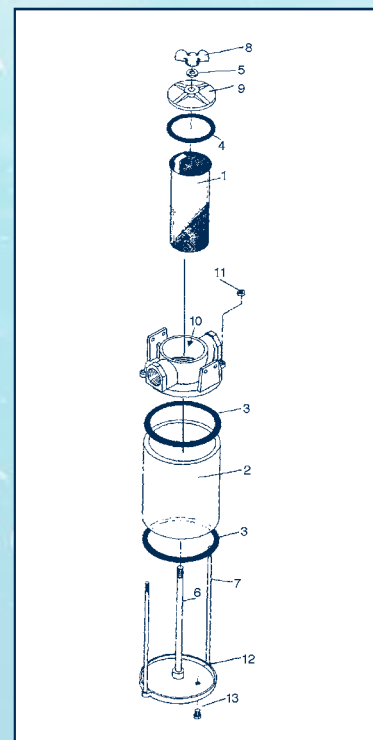

GROCO RAW WATER STRAINERS

SA SERIES

Features:

- Monel filter basket and center tie rod
- Naval bronze outside tie rods
- Available with 316 stainless steel enclosure in place of the clear Lucite sight glass for compliance with ABS standards. Specify "A" before strainer model number (i.e. ASA-1000)
- Easy to clean. Bronze wingnut spins off to allow access to the filter basket
- Available with standard filter basket or optional 60 x 60 mesh "Fine-mesh" screen. Specify "FM" after model number (i.e. SA-1000 FM)
- Strainer heads are threaded internally for NPT pipe connections
- Install with pipe or hose

Model Series and Pipe Size	SA-500 1/2"	SA-750 3/4"	SA-1000 1"	SA-1250 1 1/4"	SA-1500 1 1/2"	SA-2000 2"	SA-2500 2 1/2"	SA-3000 3"
A	7.75"	9.63"	10.50"	12.75"	13.75"	16.50"	18.75"	21.50"
B	2.25"	2.25"	2.75"	2.75"	3.25"	3.50"	3.75"	4.0"
C	4.00"	4.00"	5.00"	5.00"	6.25"	6.25"	6.25"	6.25"
D	1.75"	1.75"	1.88"	1.88"	2.63"	2.75"	3.38"	3.25"
E	.75"	.75"	1.00"	1.00"	1.00"	1.38"	1.38"	1.38"
F	6.00"	7.88"	8.62"	10.88"	11.12"	13.75"	15.38"	18.25"
Basket Diameter	1.81"	1.81"	2.44"	2.44"	3.00"	3.00"	3.00"	3.00"
Basket Length	4.00"	6.00"	5.88"	7.88"	7.88"	9.75"	11.88"	14.25"