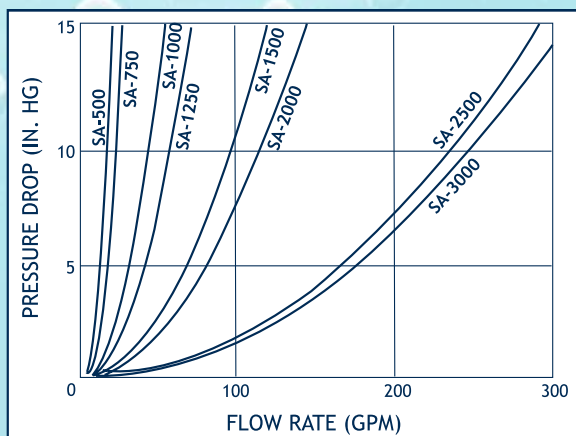

Model Series and Pipe Size	SA-500 1/2"	SA-750 3/4"	SA-1000 1"	SA-1250 1 1/4"	SA-1500 1 1/2"	SA-2000 2"	SA-2500 2 1/2"	SA-3000 3"
A	7.75"	9.63"	10.50"	12.75"	13.75"	16.50"	18.75"	21.50"
B	2.25"	2.25"	2.75"	2.75"	3.25"	3.50"	3.75"	4.0"
C	4.00"	4.00"	5.00"	5.00"	6.25"	6.25"	6.25"	6.25"
D	1.75"	1.75"	1.88"	1.88"	2.63"	2.75"	3.38"	3.25"
E	.75"	.75"	1.00"	1.00"	1.00"	1.38"	1.38"	1.38"
F	6.00"	7.88"	8.62"	10.88"	11.12"	13.75"	15.38"	18.25"
Basket Diameter	1.81"	1.81"	2.44"	2.44"	3.00"	3.00"	3.00"	3.00"
Basket Length	4.00"	6.00"	5.88"	7.88"	7.88"	9.75"	11.88"	14.25"