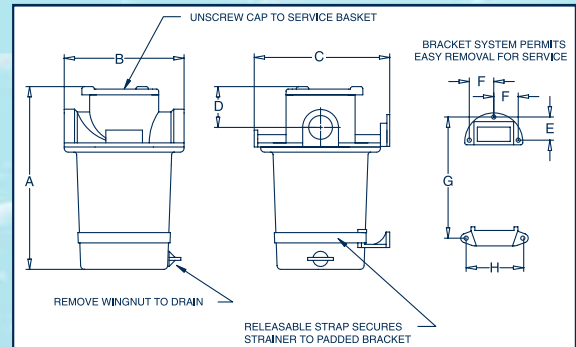

GROCO RAW WATER STRAINERS

GROCO

ARG Series

ARG SERIES (Now available in Stainless Steel)

Features:

- No tie rods
- No leaks under pressure or vacuum
- The unique mounting system allows for the removal of the entire strainer without the use of tools
- Filter basket available in monel, stainless steel and plastic
- Bronze castings
- Buna-N O-Ring seals at strainer cap and between strainer head and sight glass
- The screw-on strainer cap allows for easy no-tools maintenance
- Standard filter basket has .077" holes; 60 x 60 fine-mesh screen is available. Specify "FM" after the strainer model number for a strainer with fine-mesh screen, or after the filter basket number for a filter basket with fine-mesh screen
- Spanner wrench holes in screw-on cap allow for the use of GROCO SW-2531 spanner wrench if desired
- Strainer heads are threaded internally for NPT pipe connections
- Install with pipe or hose.

ARG SERIES

CAP-BRONZE
Before 010901

CAP-BRONZE
After 010901

NOTE: Service Kits include all seals for both caps. Washers are included also.

Model Series and Pipe Size	ARG-500 1/2"	ARG-750 3/4"	ARG-1000 1"	ARG-1250 1 1/4"	ARG-1500 1 1/2"	ARG-2000 2"	ARG-2500 2 1/2"	ARG-3000 3"
A	6.38"	8.38"	9.00"	10.63"	11.38"	14.00"	17.00"	19.75"
B	4.5"	4.5"	5.75"	5.75"	7.25"	7.25"	7.25"	7.25"
C	5.25"	5.25"	6.50"	6.50"	7.75"	7.75"	7.75"	7.75"
D	1.5"	1.5"	2.00"	2.25"	2.50"	2.75"	3.25"	3.25"
Basket Diameter	1.81"	1.81"	2.44"	2.44"	3.0"	3.0"	3.0"	3.0"
Basket Length	4.0"	6.0"	5.94"	7.75"	7.88"	9.75"	11.88"	14.25"