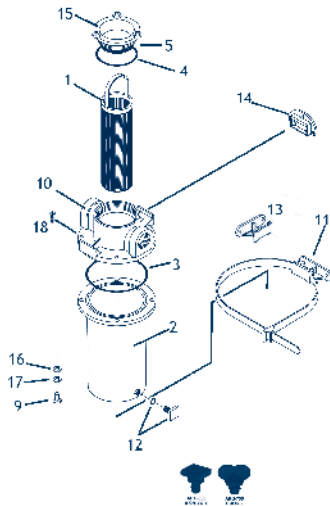

ARG SERIES

CAP-BRONZE
Before 010901

CAP-BRONZE
After 010901

NOTE: Service Kits include all seals for both caps. Washers are included also.

Model Series and Pipe Size	ARG-500 1/2"	ARG-750 3/4"	ARG-1000 1"	ARG-1250 1 1/4"	ARG-1500 1 1/2"	ARG-2000 2"	ARG-2500 2 1/2"	ARG-3000 3"
A	6.38"	8.38"	9.00"	10.63"	11.38"	14.00"	17.00"	19.75"
B	4.5"	4.5"	5.75"	5.75"	7.25"	7.25"	7.25"	7.25"
C	5.25"	5.25"	6.50"	6.50"	7.75"	7.75"	7.75"	7.75"
D	1.5"	1.5"	2.00"	2.25"	2.50"	2.75"	3.25"	3.25"
Basket Diameter	1.81"	1.81"	2.44"	2.44"	3.0"	3.0"	3.0"	3.0"
Basket Length	4.0"	6.0"	5.94"	7.75"	7.88"	9.75"	11.88"	14.25"