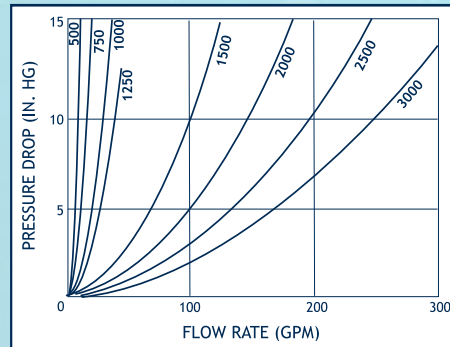

ARG SERIES

CAP-BRONZE
Before 010901

CAP-BRONZE
After 010901

NOTE: Service Kits include all seals for both caps. Washers are included also.

Model Series and Pipe Size	ARG-500 1/2"	ARG-750 3/4"	ARG-1000 1"	ARG-1250 1 1/4"	ARG-1500 1 1/2"	ARG-2000 2"	ARG-2500 2 1/2"	ARG-3000 3"
A	6.38"	8.38"	9.00"	10.63"	11.38"	14.00"	17.00"	19.75"
B	4.5"	4.5"	5.75"	5.75"	7.25"	7.25"	7.25"	7.25"
C	5.25"	5.25"	6.50"	6.50"	7.75"	7.75"	7.75"	7.75"
D	1.5"	1.5"	2.00"	2.25"	2.50"	2.75"	3.25"	3.25"
Basket Diameter	1.81"	1.81"	2.44"	2.44"	3.0"	3.0"	3.0"	3.0"
Basket Length	4.0"	6.0"	5.94"	7.75"	7.88"	9.75"	11.88"	14.25"