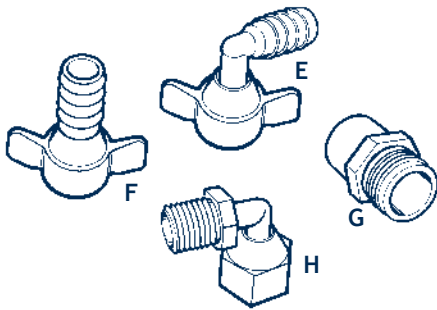

HOSES AND ACCESSORIES

JABSCO / FLOJET

JABSCO / FLOJET PUMP FITTINGS

The Jabsco/Flojet fittings are manufactured for Jabsco (3XXX) and Flojet (04XXX) series pumps with quick connect ports.

Style	Description	Jabsco Model Number	Flojet Model Number
A	3/8" Barb Elbow	—	FJ 20381-024
A	1/2" Barb Elbow	JA 30651-1000	FJ 20381-009
A	3/4" Barb Elbow	JA 30642-1000	FJ 20381-010
A	1/2" QEST Elbow	—	FJ 20381-008
B	3/8" Barb Straight	—	FJ 20381-026
B	1/2" Barb Straight	JA 30654-1000	FJ 20381-002
B	5/8" Barb Straight	—	FJ 20381-003
B	3/4" Barb Straight	JA 30653-1000	FJ 20381-006
C	1/2" QEST Straight	JA 30649-1000	FJ 20381-000
D	3/4" Garden Hose	JA 30650-1000	FJ 20381-007

JABSCO / FLOJET / SHURFLO

SHURFLO PUMP FITTINGS

The Shurflo fittings are manufactured to mount on all Shurflo marine pumps with 1/2" mpt ports.

Style	Shurflo Model Number	Description	Style	Shurflo Model Number	Description
E	SF 234-3916	3/8" Barb Elbow	F	SF 234-2916	3/8" Barb Straight
	SF 234-3926	1/2" Barb Elbow		SF 234-2926	1/2" Barb Straight
	SF 234-3936	5/8" Barb Elbow		SF 234-2936	5/8" Barb Straight
	SF 234-3946	3/4" Barb Elbow		SF 234-2946	3/4" Barb Straight
H	SF 244-3366	1/2" MPT Elbow	G	SF 8-150-01	3/4" Garden Hose

WATER SYSTEMS HOSE & CLAMPS

HOT AND COLD WATER HOSE AND CLAMPS

Water System Hose		Hose Clamps			
Hose Size	Part Number	Clamp Size	Part #	Clamp Size	Part #
3/8" ID	UN 162-0380	3/8" - 1/8"	GY 620-006	1 3/8" - 2 1/4"	GY 620-028
1/2" ID	UN 162-0120	1/2" - 1"	GY 620-008	1 1/2" - 2 1/2"	GY 620-032
5/8" ID	UN 162-0580	5/8" - 1 1/8"	GY 620-010	1 3/4" - 2 3/4"	GY 620-036
3/4" ID	UN 162-0340	5/8" - 1 1/4"	GY 620-012	2" - 3"	GY 620-040
1" ID	UN 162-1000	3/4" - 1 1/2"	GY 620-016	2 1/2" x 3 1/2"	GY 620-048
1 1/4" ID	UN 162-1140	3/4" - 1 5/8"	GY 620-020	3" - 4"	GY 620-056
1 1/2" ID	UN 162-1120	1 1/8" - 2"	GY 620-024	—	—