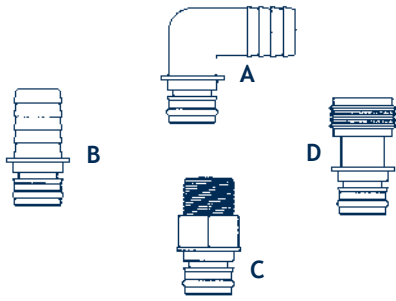

HOSES AND ACCESSORIES

JABSCO / FLOJET

JABSCO / FLOJET PUMP FITTINGS

The Jabsco/Flojet fittings are manufactured for Jabsco (3XXX) and Flojet (04XXX) series pumps with quick connect ports.

Style	Description	Jabsco Model Number	Flojet Model Number
A	3/8" Barb Elbow	—	FJ 20381-024
A	1/2" Barb Elbow	JA 30651-1000	FJ 20381-009
A	3/4" Barb Elbow	JA 30642-1000	FJ 20381-010
A	1/2" QEST Elbow	—	FJ 20381-008
B	3/8" Barb Straight	—	FJ 20381-026
B	1/2" Barb Straight	JA 30654-1000	FJ 20381-002
B	5/8" Barb Straight	—	FJ 20381-003
B	3/4" Barb Straight	JA 30653-1000	FJ 20381-006
C	1/2" QEST Straight	JA 30649-1000	FJ 20381-000
D	3/4" Garden Hose	JA 30650-1000	FJ 20381-007

JABSCO / FLOJET / SHURFLO

SHURFLO PUMP FITTINGS

The Shurflo fittings are manufactured to mount on all Shurflo marine pumps with 1/2" mpt ports.

Style	Shurflo Model Number	Description	Style	Shurflo Model Number	Description
E	SF 234-3916	3/8" Barb Elbow	F	SF 234-2916	3/8" Barb Straight
	SF 234-3926	1/2" Barb Elbow		SF 234-2926	1/2" Barb Straight
	SF 234-3936	5/8" Barb Elbow		SF 234-2936	5/8" Barb Straight
	SF 234-3946	3/4" Barb Elbow		SF 234-2946	3/4" Barb Straight
H	SF 244-3366	1/2" MPT Elbow	G	SF 8-150-01	3/4" Garden Hose

WATER SYSTEMS HOSE & CLAMPS

HOT AND COLD WATER HOSE AND CLAMPS

Water System Hose		Hose Clamps			
Hose Size	Part Number	Clamp Size	Part #	Clamp Size	Part #
3/8" ID	UN 162-0380	3/8" - 1/8"	GY 620-006	1 3/8" - 2 1/4"	GY 620-028
1/2" ID	UN 162-0120	1/2" - 1"	GY 620-008	1 1/2" - 2 1/2"	GY 620-032
5/8" ID	UN 162-0580	5/8" - 1 1/8"	GY 620-010	1 3/4" - 2 3/4"	GY 620-036
3/4" ID	UN 162-0340	5/8" - 1 1/4"	GY 620-012	2" - 3"	GY 620-040
1" ID	UN 162-1000	3/4" - 1 1/2"	GY 620-016	2 1/2" x 3 1/2"	GY 620-048
1 1/4" ID	UN 162-1140	3/4" - 1 5/8"	GY 620-020	3" - 4"	GY 620-056
1 1/2" ID	UN 162-1120	1 1/8" - 2"	GY 620-024	—	—