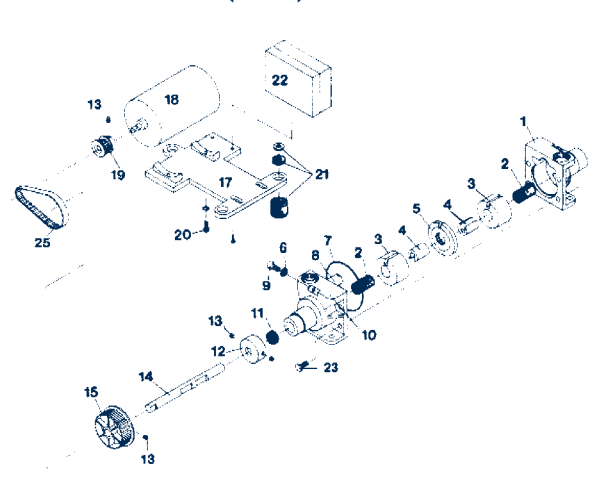

PARAGON JR (PJR)

R	M	Item	Part No.	Part Name	Qty.	
		Items 1-14 same as above including items included in regular & master kits.				
	•	15	P-8002	Pump Pulley	1	
		17	P-8004-A	Base	1	
		18	(Voltage)-F	Motor	1	
	•	19	P-8001	Motor Pulley	1	
		20	1032X12HS	Screw	1	
		21	P-9022-A	Mount Foot Set (3)	1	
		22	(Voltage)-ETM	Dry-Tank Shutdown (ETM-D on no-flo version)	1	
		23	1428X12HS	Screw	4	
	•	25	P-8003	Belt	1	
		69-A		Pressure Switch (Before S/N 1089)	1	
		IPS-40		Pressure Switch (After S/N 0193)	1	
		69-D		Switch Block Only (After S/N 1089-0193)	1	
	Not Shown		P-9021-A	Check Valve (Before S/N 0189)	1	
	•		WSA-751	Strainer Screen	1	
	•		WSA-752	Strainer Gasket	1	

1. Included in PJR Master Kit
   - Included in PJR Regular Kit
2. Items 1-14 - P-9000 Pump Assembly