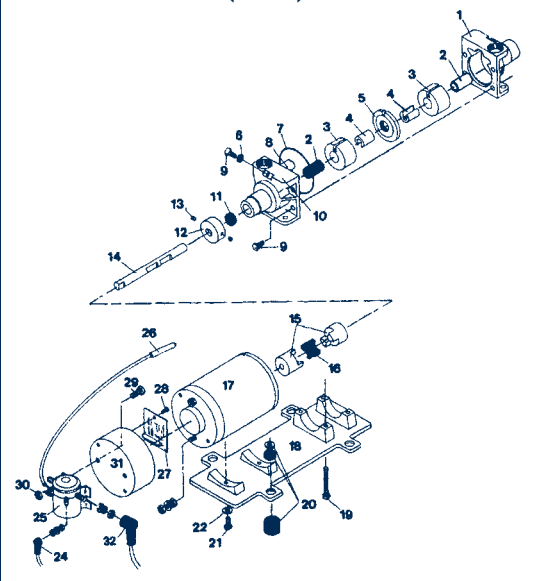

GROCO WATER SYSTEM PUMPS

PARAGON SR (PSR)

- Included in PSR Master Kit
 - * Included in PSR Regular Kit
- Items 1-14 - P-9000 Pump Assembly

R	M	Item	Part Number	Part Name	Qty.
		1	P-9002	Back Pump Housing	1
		2	P-9009	Carbon Bearing	2
	•	3	P-9014	Teflon Impeller Set (2)	1
		4 / 14	P-9003 / P-9004	Eccentric / Shaft	2
		5	P-9006	Separator	1
	•	N.S.	P-9006-A	Separator Washer	2
*	•	6 }	P-9005	Seal (Before S/N 0185)	2
			2-010	O-Ring (After S/N 0185)	2
*	•	7 }	2-041	O-Ring (Before S/N 0186)	1
			2-042	O-Ring (After S/N 0186)	1
		8	P-9007	Impeller Guide	1
		9	1420X34HS	Screw	2
		10	P-9001	Front Pump Housing	1
*	•	11	P-9015	Seal	1
		12	P-9020	End Cap	1
		13	1032X316SS	Set Screw	2
		14 / 4	P-9003 / 9004	Shaft / Eccentric	1
		15	P-7005	Coupling	1
*	•	16	P-7006	Spider	1
		17	(Voltage)-J	Motor (Requires P-7004-D Base)	1
		18	P-7004-D	Base for J Motor	1
		19	1428X12HS	Screw	4
		20	P-9022-B	Mount Foot Set (4)	1
		21	1428X34HB	Bolts	2
		22	14ETS	Lock Washer	2
		25-31	P-6001-B (Voltage)	J Motor Control Assembly (After S/N 0188)	1
		25	P-6003 (Voltage)	Solenoid	1
		27	P-6002 (Voltage)	Circuit Board & Probe	1
		29	1420X1HB	Screw	2
		30	51618HB	Hex Nut	2
		31	J End Cap	Motor End Cap Only	1
		32	P-6010	Large Solenoid Boot	2
		33	P-6001	Small Solenoid Boot	2
			P-9021-A	Check Valve	1
	•	Not Shown	WSA-751	Strainer Screen	1
	•		WSA-1001	Strainer Screen (After S/N 0192)	1
	•		WSA-752	Strainer Gasket	1
	•		WSA-1002	Strainer Gasket (After S/N 0192)	1
		69-A		Non-UL Listed Pressure Switch (Before S/N 1089)	1
		1PS-50		UL Listed With Bronze Plumbing	1
		1PS-51		UL Listed Without Bronze Plumbing	1