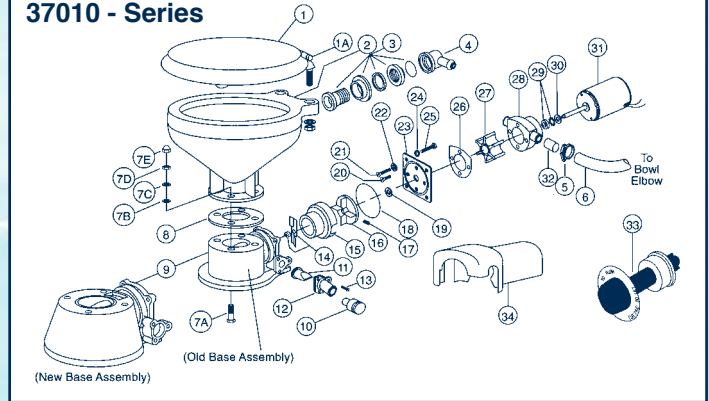

PARTS LIST		Qty. Per Toilet	Part No.	Qty. Per Repair Kit		
Key	Description			A	B	C
1	Seat & Cover Compact Size Household Size	1	18753-0437 18753-0438			
1a	Hinge Only	1	18753-0181			
2	Bowl Compact Size Household Size	1	59127-7002 18753-0060			
3	Bowl Spud	1	29048-0000			
4	Intake Elbow & O-ring	1				
5	Clamp	1	18753-0044			
6	Hose	1	29035-0001			
7	Bowl Install. Hardware	1	18753-0637		1	
7a	Hex Head Screw	4				
7b	Washer, Plastic	4				
7c	Washer	4				
7d	Hex Nut	4				
7e	Nut Cap	4				
8	Gasket (O-Ring = 44101-1000)	1	37017-0000	1	1	
9	Base Assembly	1	37004-1000		1	
10	1 1/2" Adaptor Discharge Port	1	98023-0080			
11	Joker Valve Flapper Valve (Old Style)	1	44106-1000 37009-0000	1	1	
12	1" Discharge Port	1	44107-1000		1	
13	Screw	3	96050-0568		3	
14	Chopper Plate With Lock Nut	1	37056-1000			1
15	Macerator Housing	1	37014-0000		1	
16	Centrifugal Impeller	1	37006-0000			1
17	Set Screw	1	91084-0320			1
18	O-ring	1	43990-0066	1		1
19	Seal Sleeve	1	37036-1000	1		
20	Screw	2	91009-0096			2
21	Screw	2	91010-0130			2
22	Washer, Plastic	2	35445-0000	2		2
23	Wearplate (W/key #19)	1	37018-0000			1
24	Lock Washer #10, Stainless Kit	4				4
25	Screw	4	91027-0011			4
26	Gasket	1	12558-0000	1		1
27	Flexible Impeller	1	6303-0003	1		1
28	Body	1	12554-00000			1
29	Seal & Retainer	1	1040-0000	1		1
30	Slinger	1	6342-0000			1
31	Motor - 12 Volt Motor - 24 Volt Motor - 32 Volt	1 1 1	37064-0000 37065-0000 37066-0000			1
32	Adaptor	2	93003-0240			2
33	Switch & Plate	1	37020-0000			
34	Motor Cover	1	43990-0051			1

37010 - Series

REPAIR KITS AVAILABLE

Kit	Part No.	Description	
A	37040-0000	Service Kit	
B	37004-1000	Base/disch. Elbow Assy.	
C	37041-0010	Motor/pump Assy.	12 Volt
	37041-0011		24 Volt
	37041-0012		32 Volt

PARTS LIST		Qty. Per Toilet	Part No.
Key	Description		
1	Seat & Cover, Compact Size Seat & Cover, Household Size	1	18753-0437 18753-0438
2	Bowl, Compact Size Bowl, Household Size	1	59127-7002 18753-0060
3	Bowl Spud	1	29048-0000
4	Intake Elbow & O-ring	1	
5	Hose, 6 feet	1	29035-1031
6	Motor Cover	1	37042-1000
7	Bowl Installation Hardware	1	18753-0637
	7A Nut Cap**	4	
	7B Hex nut**	4	
	7C Washer, Stainless Steel**	4	
	7D Washer, Plastic**	4	
	7E Hex Head Screw**	4	
8	O-Ring*	1	44101-1000
9	Base Assembly**	1	37004-1000
10	1 1/2" Adaptor, Discharge Port	1	98023-0080
11	Joker Valve* **	1	44106-1000
12	1" Discharge Port**	1	44107-1000
13	Screw**	3	96050-0568
14	Chopper Plate with Lock Nut	1	37056-1000
15	Macerator Housing	1	37014-0000
16	Centrifugal Impeller	1	37006-0000
17	Set Screw	1	91084-0320
18	O-ring*	1	43990-0066
19	Seal	1	1040-0000
20	Screw	2	91010-0144
21	Washer, Plastic*	2	35445-0000
22	Seal Housing	1	37043-1000
23	Lock Washer #10, Stainless Steel	4	
24	Screw	4	91027-0011
25	Slinger	1	6342-0000
26	Motor - 12 Volt Motor - 24 Volt Motor - 32 Volt	1 1 1	18753-0554 18753-0555 18753-0556