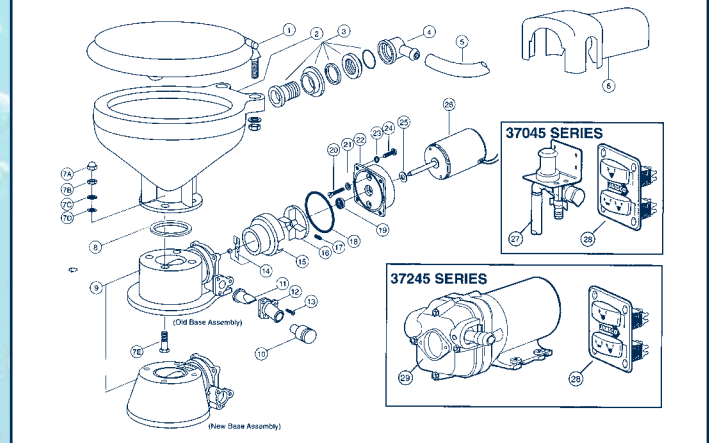

## REPAIR KITS AVAILABLE

Kit	Part No.	Description	
A	37040-0000	Service Kit	
B	37004-1000	Base/disch. Elbow Assy.	
C	37041-0010	Motor/pump Assy.	12 Volt
	37041-0011		24 Volt
	37041-0012		32 Volt

PARTS LIST		Qty. Per Toilet	Part No.
Key	Description		
1	Seat & Cover, Compact Size Seat & Cover, Household Size	1	18753-0437 18753-0438
2	Bowl, Compact Size Bowl, Household Size	1	59127-7002 18753-0060
3	Bowl Spud	1	29048-0000
4	Intake Elbow & O-ring	1	
5	Hose, 6 feet	1	29035-1031
6	Motor Cover	1	37042-1000
7	Bowl Installation Hardware	1	18753-0637
	7A Nut Cap**	4	
	7B Hex nut**	4	
	7C Washer, Stainless Steel**	4	
	7D Washer, Plastic**	4	
	7E Hex Head Screw**	4	
8	O-Ring*	1	44101-1000
9	Base Assembly**	1	37004-1000
10	1 1/2" Adaptor, Discharge Port	1	98023-0080
11	Joker Valve* **	1	44106-1000
12	1" Discharge Port**	1	44107-1000
13	Screw**	3	96050-0568
14	Chopper Plate with Lock Nut	1	37056-1000
15	Macerator Housing	1	37014-0000
16	Centrifugal Impeller	1	37006-0000
17	Set Screw	1	91084-0320
18	O-ring*	1	43990-0066
19	Seal	1	1040-0000
20	Screw	2	91010-0144
21	Washer, Plastic*	2	35445-0000
22	Seal Housing	1	37043-1000
23	Lock Washer #10, Stainless Steel	4	
24	Screw	4	91027-0011
25	Slinger	1	6342-0000
26	Motor - 12 Volt Motor - 24 Volt Motor - 32 Volt	1 1 1	18753-0554 18753-0555 18753-0556

## 37045 and 37245 - Series

PARTS LIST		Qty.	Part No.
14 - 26	Pump Assembly 12v 24v	1 1	37072-0092 37072-0094
27	Solenoid Valve and Siphon Breaker 12 Volt 24 and 32 Volt	1 1	37038-1012 37038-1024
28	Switch Panel	1	37047-1000
29	PAR-MAX Pump 12 volt 24 volt	1 1	31631-1092 31631-1094
	Service Kit		90197-0000