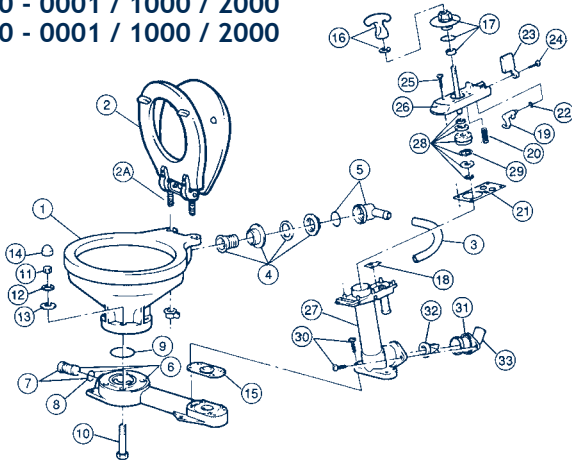

# JABSCO TOILETS

29090 - 0001 / 1000 / 2000  
29120 - 0001 / 1000 / 2000

29090-3000  
29120-3000

PARTS LIST		Qty. Per Toilet	Part No.	Qty. Per Repair Kit				
Key	Description			A	B	C	D	E
1	Bowl	Compact Large	59127-7002 18753-0060					
2	-Wood Seat, Lid & Hinge Set	Compact	18753-0437					
	-Plastic Seat, Lid & Hinge Set	Compact Large	29097-1000 29127-1000					
2a	Hinge Kit	Compact	JE 29098-1000					
3	Hose	Compact Large	29035-0000 29035-0001					
4	Bowl Spud		29048-0000					
5	Intake Elbow & O-ring							
6	Base, Plug & O-ring Assy		29041-1000					
7	Plug & O-ring Assy		29028-1000					
8	O-ring (Plug)			1				
9	O-ring (Bowl)		44101-1000					1
10	Bolt							4
11	Nut							4
12	Washer							4
13	Washer (Nylon)							4
14	Cap			2				4
15	Base Valve Gasket		29043-0000	1	1			
16	Handle With Bumper Washer		29026-2000		1	1		
17	Seal Assembly *		29044-2000	1	1	1		
18	Top Valve Seat			1	1			1
19	Cam				1	1		
20	Flap Valve Seating Spring				1	1		
21	Top Valve Gasket		29042-0000	1	1			
22	O-ring (Flush Lever)			1	1	1		
23	Flush Control Lever				1	1		
24	Screw (Flush Lever)			1	1	1		
25	Screw (Valve Control)			1	6	6		
26	Valve Cover				1	1		
27	Pump Cylinder				1			1
28	Piston, Rod & O-ring Assy		29046-0000		1			
29	O-ring (Piston)		29017-1000	1				
30	Screw (Pump Cylinder)			1	2			2
31	Discharge Flange		29091-0000		1	1		1
32	Joker Valve		29092-0000		1	1		1
33	Discharge Elbow		29029-0000		1			1