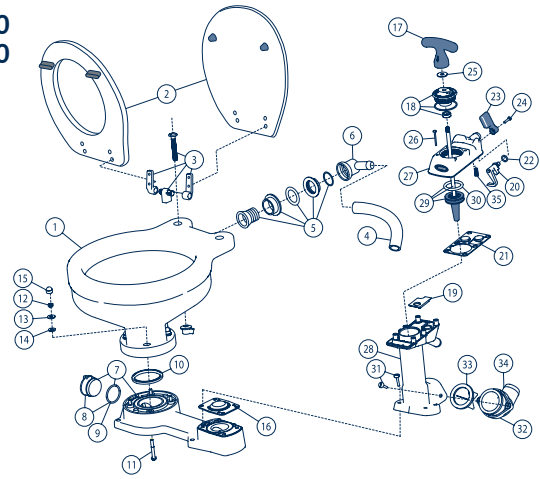

# JABSCO TOILETS

29090 - 0001 / 1000 / 2000  
29120 - 0001 / 1000 / 2000

29090-3000  
29120-3000

PARTS LIST		Qty. Per Toilet	Part No.	Qty. Per Repair Kit				
Key	Description			A	B	C	D	E
1	Bowl	Compact Large	59127-7002 18753-0060					
2	-Wood Seat, Lid & Hinge Set	Compact	18753-0437					
	-Plastic Seat, Lid & Hinge Set	Compact Large	29097-1000 29127-1000					
2a	Hinge Kit	Compact	JE 29098-1000					
3	Hose	Compact Large	29035-0000 29035-0001					
4	Bowl Spud		29048-0000					
5	Intake Elbow & O-ring							
6	Base, Plug & O-ring Assy		29041-1000					
7	Plug & O-ring Assy		29028-1000					
8	O-ring (Plug)			1				
9	O-ring (Bowl)		44101-1000					1
10	Bolt							4
11	Nut							4
12	Washer							4
13	Washer (Nylon)							4
14	Cap			2				4
15	Base Valve Gasket		29043-0000	1	1			
16	Handle With Bumper Washer		29026-2000		1	1		
17	Seal Assembly *		29044-2000	1	1	1		
18	Top Valve Seat			1	1			1
19	Cam				1	1		
20	Flap Valve Seating Spring				1	1		
21	Top Valve Gasket		29042-0000	1	1			
22	O-ring (Flush Lever)			1	1	1		
23	Flush Control Lever				1	1		
24	Screw (Flush Lever)			1	1	1		
25	Screw (Valve Control)			1	6	6		
26	Valve Cover				1	1		
27	Pump Cylinder				1			1
28	Piston, Rod & O-ring Assy		29046-0000		1			
29	O-ring (Piston)		29017-1000	1				
30	Screw (Pump Cylinder)			1	2			2
31	Discharge Flange		29091-0000		1	1		1
32	Joker Valve		29092-0000		1	1		1
33	Discharge Elbow		29029-0000		1			1