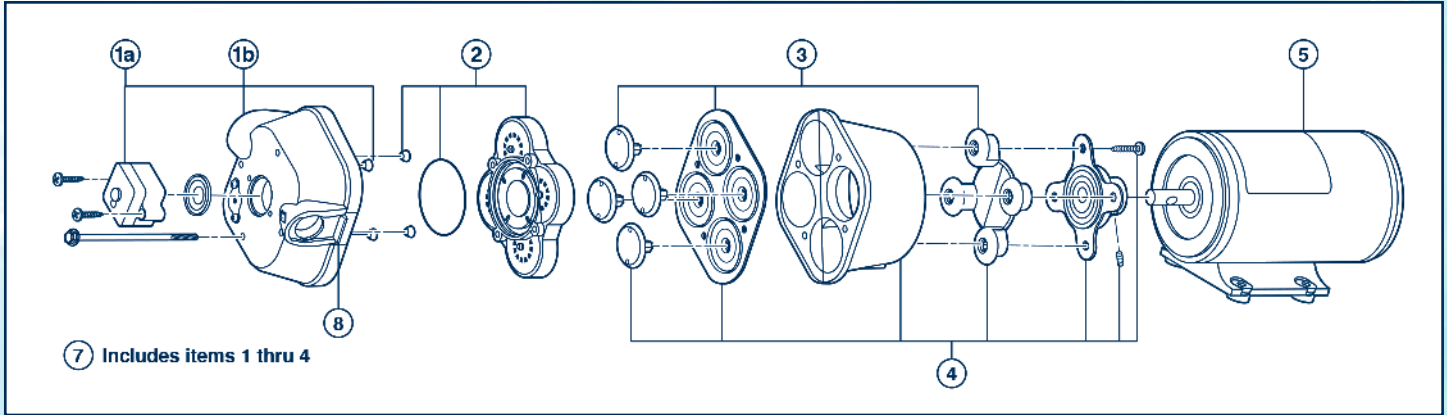

JABSCO PAR-MAX SERIES

NEW 317XX AND 327XX PAR-MAX SERIES

Key	Description	Qty	31750 Series	31755 Series	32700 Series	32755 Series
1	Upper Housing	1	18910-4027	18910-4028	18910-4050	18910-4028
2	Valve Kit	1	18911-7030	18911-7030	18911-7030	18911-7030
3	Diaphragm Kit	1	18912-3040	18912-3040	18912-3040	18912-3040
4	Lower Housing Kit	1	18915-9002	18915-9002	18915-9002	18915-9002
5	Pressure Switch	1	-	-	18916-0050	-
6	Motor 12vdc	1	-	-	18919-0216	-
	Motor 24vdc	1	-	-	18916-1088	-
	Motor 12/24 vdc	1	18919-0128	18919-0127	-	18919-0127
	Pump Head Assy	1	18914-6037	18914-6038	18914-6350	18914-6038
	Side Clips	2	30648-1000	30648-1000	30648-1000	30648-1000
	Service Kit	1	18920-9053	18920-9053	18920-9043	18920-9053

323XX AND 326XX PAR-MAX SERIES

Key	Description	Qty	32305 Series	32600 Series	32601 Series	32605 Series	32900 Series
1	Pressure Switch 25 psi	1	-	18916-1025	-	-	-
	Pressure Switch 40 psi	1	-	18916-1040	-	-	-
	Pressure Switch 50 psi	1	18916-1050	18916-1050	-	-	-
	Pressure Switch 60 psi	1	-	-	-	18916-1060	18916-1060
2	Pump Head Assy 25 psi	1	-	18914-1025	-	-	-
	Pump Head Assy 40 psi	-	-	18914-1040	-	-	-
	Pump Head Assy 50 psi	-	18914-1050	18914-1050	-	-	-
	Pump Head Assy 60 psi	-	-	-	-	18914-1060	18914-1060
3	Valve Kit	1	18911-1030	18911-1030	18911-1030	18911-1030	18911-1030
4	Side Clips	2	30647-1000	30647-1000	30647-1000	30647-1000	-
5	Motor 12vdc	1	18919-0187	18919-0187	-	18919-0187	18919-0187
	Motor 24vdc	1	18919-1080	18919-1080	-	18919-1080	18919-0180