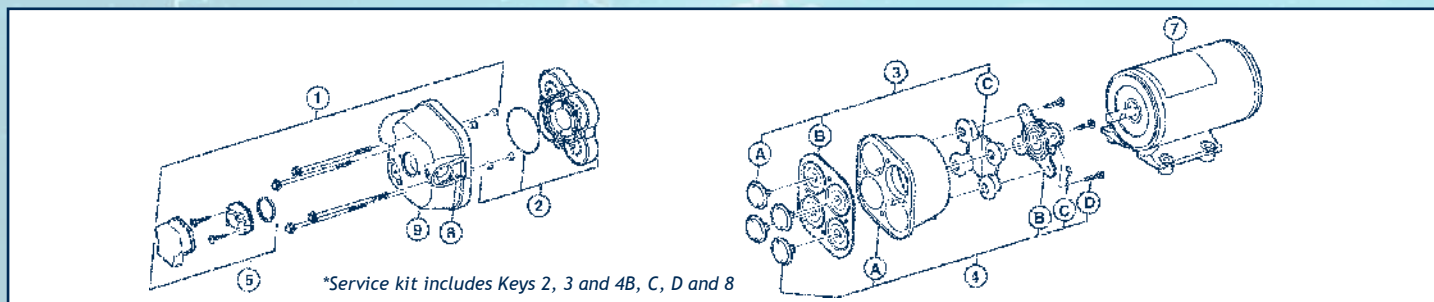

31XXX AND 32XXX SERIES PAR-MAX SERIES

Key	Description	Qty	31595 Series	31600 Series	31605 Series	31610 Series	31620 Series	31630 Series	31700 Series	31705 Series
1	Upper Housing XXXXX-0092	1	18910-4040	18910-4040			18910-4040	18910-4040		
	Upper Housing XXXXX-0094	1	18910-4040	18910-4040	18910-4050	18910-4000	18910-4040	18910-4040	18910-4050	18910-4000
	Upper Housing XXXXX-0292	1	18910-4025	18910-4025	All Models	All Models	18910-4025	18910-4025	All Models	All Models
	Upper Housing XXXXX-0294	1	18910-4025	18910-4025			18910-4025	18910-4025		
2	Valve Kit	1	18911-7030	18911-7030	18911-7030	18911-7010	18911-7030	18911-7030	18911-7030	18911-7010
3	Diaphragm Kit	1	18912-3040	18912-3040	18912-3040	18912-3050	18912-3040	18912-3040	18912-3040	18912-3050
4	Lower Housing Kit	1	18915-9000	18915-9002	18915-9002	18915-9005	18915-9002	18915-9002	18915-9002	18915-9005
5	Pressure Switch XXXXX-0092	1	18916-0040	18916-0040			18916-0040	18916-0040		
	Pressure Switch XXXXX-0094	1	18916-0040	18916-0040	18916-0050	N/A	18916-0040	18916-0040	18916-0050	N/A
	Pressure Switch XXXXX-0292	1	18916-0025	18916-0025	All Models		18916-0025	18916-0025	All Models	
	Pressure Switch XXXXX-0294	1	18916-0025	18916-0025			18916-0025	18916-0025		
6*	Service Kit	1	18920-9042	18920-9043	18920-9043	18920-9053	18920-9043	18920-9043	18920-9043	18920-9053
7	Motor Kit - 12V EMC COMP	1	18919-0134	18919-0131	18919-0139	18919-0139	18919-0132	18919-0133	18919-0140	18919-0140
	Motor Kit - 24V EMC COMP	1	18919-1055	18919-1052	18919-1061	18919-1061	18919-1053	N/A	18919-1062	18919-1062
8	Slide Clips	1	30648-1000	30648-1000	30648-1000	30648-1000	30648-1000	30648-1000	30648-1000	30648-1000
9	Pump Head Assy. XXXXX-0092	1	18914-6240	18914-6340			18914-6340	18914-6340		
	Pump Head Assy. XXXXX-0094	1	18914-6240	18914-6340	18914-6350	18914-6300	18914-6340	18914-6340	18914-6350	18914-6300
	Pump Head Assy. XXXXX-0292	1	18914-6225	18914-6325	All Models	All Models	18914-6325	18914-6325	All Models	All Models
	Pump Head Assy. XXXXX-0294	1	18914-6225	18914-6325			18914-6325	18914-6325