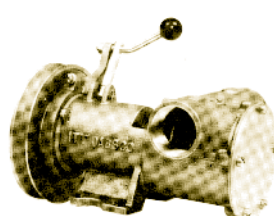

JABSCO

18310 (2" Ports)

Part No.	Description	Qty
4387-0000	Kit - Clutch	1
91005-0040	Screw - End Cover & Cam	6
12062-0000	End Cover	1
816-0000	Gasket	1
17936-0001	Impeller	1
6408-0000	Seal Assembly - Shaft	1
3181-0000	Slinger	1
92701-0180	Bearing Seal	1
92600-0260	Ball Bearing	2
10657-0010	Shaft	1
18725-0000	Ret. Ring (Body Plug to Body)	1
18726-0000	Ret. Ring (Pulley to Bearing)	1
18723-0000	Ret. Ring (Engaging Slv to Bearing)	1
3856-0000	Body Plug & Engaging Sleeve	1
93100-0010	Roll Pin	1
2473-0000	Clutch Cone	1
92600-0330	Ball Bearing	1
2472-0010	Clutch Pulley	1
2471-0000	Adaptor Ring	1
91005-0060	Screw	1
91602-0060	Lock Washer	1
2470-0000	Lever Ring	1
91085-0090	Nut	1
91602-0080	Lock Washer	1
3528-0000	Spring	1
3530-0000	Rubber Plug	1
3525-0000	Guide Tube	1
3526-0000	Guide Tube for Spring	1
93100-0020	Roll Pin	1
2415-0000	Clutch Handle	1
92330-0010	Control Knob	1
2574-0000	Wearplate	1
6988-0000	Cam	1
18310-0000MNK	Minor Service Kit	1
18310-0000MJK	Major Service Kit	1