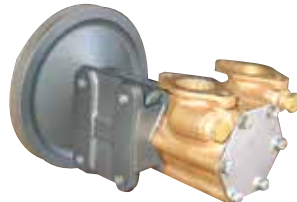

MERCURISER / HINO KASHIYAMA

1690-1659R

Only Impeller Available

Depco Part No.	JA 31130-0061
Hino Part No.	16131-1350
Mercuriser Part No.	47-831311350

See page 173, Silhouette CC for
impeller dimensions.