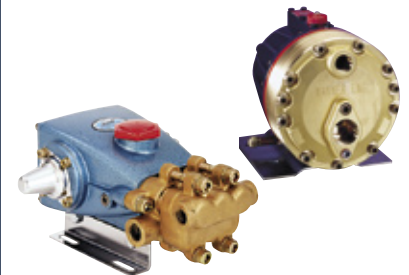

Model Number	Brand Name	Volts AC	Max GPM	Max PSI	Seal Type	Dry Running	Port Size
OB 144-1-A44	Oberdorfer	115	2.2	35	Buna	Yes	3/8" OD
OB 142-1-A46	Oberdorfer	115	2.2	35	Viton	No	3/8" OD
OB 144-1-A54	Oberdorfer	115	2.4	67	Buna	Yes	3/8" OD
OB 144-1-A44	Oberdorfer	115	2.2	35	Buna	Yes	3/8" OD
LG 35-OM	Little Giant	115	2.2	35	Buna	No	3/8" OD

OBERDORFER and LITTLE GIANT

35 and 67 PSI Pumps

HIGH PRESSURE TRUCK MOUNTED PUMPS

Cat, Hypro, Hydra-cell, Giant and many other manufacturers make high pressure truck mounted pumps that are electric or engine driven. Depco stocks many of the complete pumps and service parts to get your system back up and operating. Call us for assistance. Below is a quick reference on additional high-pressure pump information in this catalog.

Pump Brand	Pump Type	Page Number
Cat Pumps	Piston and Plunger	84-86
Hydra-Cell	Diaphragm	82
Hypro	Piston and Plunger	83
Giant	Plunger	83
General	Plunger	83

CAT and HYDRA-CELL

High Pressure Truck Mounts