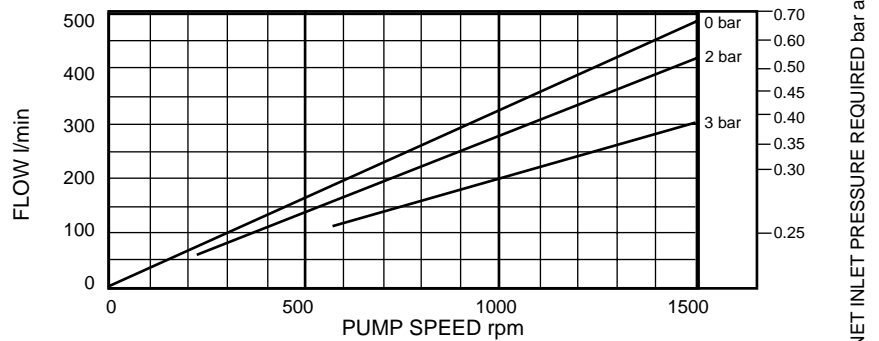

30580 SERIES

2" Sanitary Clamp or Acme Thread

PERFORMANCE CURVES

500 LITER SERIES

2 1/2" Sanitary Clamp or Acme Thread

PERFORMANCE - 500 SIZE

700 LITER SERIES

2 1/2" Sanitary Clamp or Acme Thread

PERFORMANCE - 700 SIZE

15010-15070 SERIES

(Discontinued Series)

1 1/2" & 2" Sanitary Clamp or Acme Thread

Thousands of these dependable pumps are still operating in the field. Most parts are still available to keep your pump up and running. The 305XX pump series will retrofit most applications. Call us for assistance.