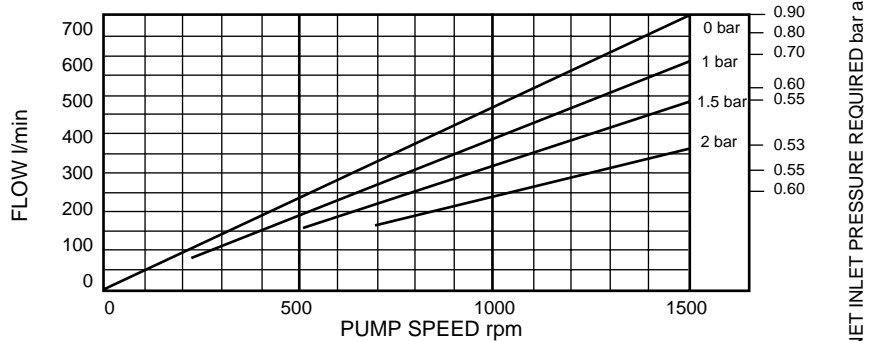

30580 SERIES

2" Sanitary Clamp or Acme Thread

PERFORMANCE CURVES

500 LITER SERIES

2 1/2" Sanitary Clamp or Acme Thread

PERFORMANCE - 500 SIZE

700 LITER SERIES

2 1/2" Sanitary Clamp or Acme Thread

PERFORMANCE - 700 SIZE

15010-15070 SERIES

(Discontinued Series)

1 1/2" & 2" Sanitary Clamp or Acme Thread

Thousands of these dependable pumps are still operating in the field. Most parts are still available to keep your pump up and running. The 305XX pump series will retrofit most applications. Call us for assistance.