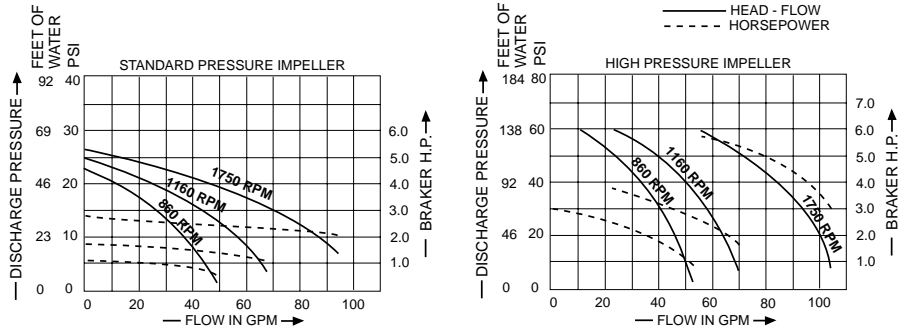

30580 SERIES

2" Sanitary Clamp or Acme Thread

PERFORMANCE CURVES

500 LITER SERIES

2 1/2" Sanitary Clamp or Acme Thread

PERFORMANCE - 500 SIZE

700 LITER SERIES

2 1/2" Sanitary Clamp or Acme Thread

PERFORMANCE - 700 SIZE

15010-15070 SERIES

(Discontinued Series)

1 1/2" & 2" Sanitary Clamp or Acme Thread

Thousands of these dependable pumps are still operating in the field. Most parts are still available to keep your pump up and running. The 305XX pump series will retrofit most applications. Call us for assistance.