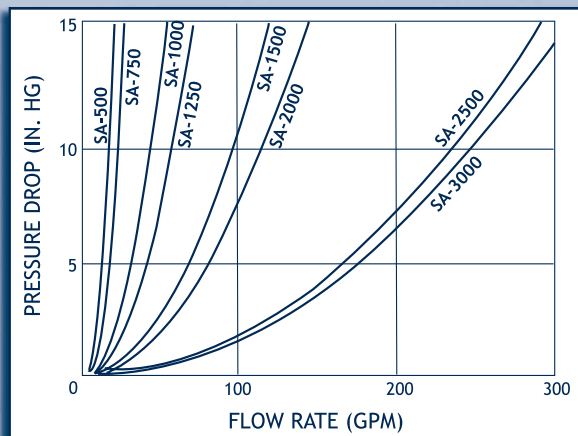

GROCO

SA Series

DIMENSIONS Pipe Size	SA-500 1/2"	SA-750 3/4"	SA-1000 1"	SA-1250 1 1/4"	SA-1500 1 1/2"	SA-2000 2"	SA-2500 2 1/2"	SA-3000 3"
A	7.75"	9.63"	10.50"	12.75"	13.75"	16.50"	18.75"	21.50"
B	2.25"	2.25"	2.75"	2.75"	3.25"	3.50"	3.75"	4.00"
C	4.00"	4.00"	5.00"	5.00"	6.25"	6.25"	6.25"	6.25"
D	1.75"	1.75"	1.88"	1.88"	2.63"	2.75"	3.38"	3.25"
E	.75"	.75"	1.00"	1.00"	1.00"	1.38"	1.38"	1.38"
F	6.00"	7.88"	8.62"	10.88"	11.12"	13.75"	15.38"	18.25"
Dry Weight (including brackets)	4.15#	4.40#	6.92#	7.65#	12.25#	16.20#	18.40#	21.25#
Ratio, open screen area to pipe	54:1	36:1	29:1	25:1	20:1	14:1	11:1	9:1