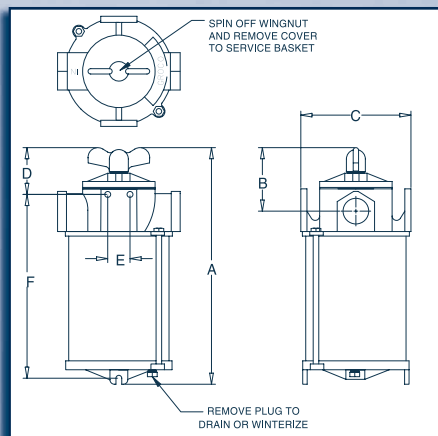

BACK

- Monel filter basket and center tie rod
- Naval bronze outside tie rods
- Available with #316 stainless steel enclosure in place of the clear Lucite sight glass for compliance with ABS standards. Specify "A" before strainer model number (i.e. ASA-1000)
- Easy to clean. Bronze wingnut spins off to allow access to the filter basket
- Available with standard filter basket or optional 60 x 60 mesh "Fine-mesh" screen. Specify "FM" after model number (i.e. SA-1000 FM)
- Strainer heads are threaded internally for NPT pipe connections
- Install with pipe or hose

GROCO

SA Series

DIMENSIONS Pipe Size	SA-500 1/2"	SA-750 3/4"	SA-1000 1"	SA-1250 1 1/4"	SA-1500 1 1/2"	SA-2000 2"	SA-2500 2 1/2"	SA-3000 3"
A	7.75"	9.63"	10.50"	12.75"	13.75"	16.50"	18.75"	21.50"
B	2.25"	2.25"	2.75"	2.75"	3.25"	3.50"	3.75"	4.00"
C	4.00"	4.00"	5.00"	5.00"	6.25"	6.25"	6.25"	6.25"
D	1.75"	1.75"	1.88"	1.88"	2.63"	2.75"	3.38"	3.25"
E	.75"	.75"	1.00"	1.00"	1.00"	1.38"	1.38"	1.38"
F	6.00"	7.88"	8.62"	10.88"	11.12"	13.75"	15.38"	18.25"
Dry Weight (including brackets)	4.15#	4.40#	6.92#	7.65#	12.25#	16.20#	18.40#	21.25#
Ratio, open screen area to pipe	54:1	36:1	29:1	25:1	20:1	14:1	11:1	9:1