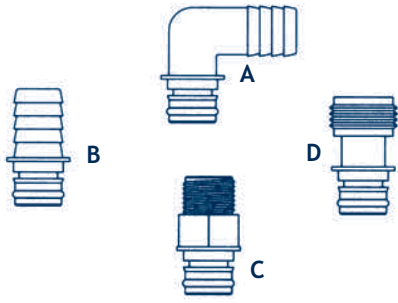

HOSES AND ACCESSORIES

JABSCO / FLOJET / SHURFLO

JABSCO / FLOJET PUMP FITTINGS

The Jabsco/Flojet fittings are manufactured for Jabsco (3XXX0) and Flojet (04XXX) pumps with quick connect ports.

Style	Description	Jabsco Model Number	Flojet Model Number
A	3/8" Barb Elbow	—	FJ 20381-024
A	1/2" Barb Elbow	JA 30651-1000	FJ 20381-009
A	3/4" Barb Elbow	JA 30642-1000	FJ 20381-010
A	1/2" QEST Elbow	—	FJ 20381-008
B	3/8" Barb Straight	—	FJ 20381-026
B	1/2" Barb Straight	JA 30654-1000	FJ 20381-002
B	5/8" Barb Straight	—	FJ 20381-003
B	3/4" Barb Straight	JA 30653-1000	FJ 20381-006
C	1/2" QEST Straight	JA 30649-1000	FJ 20381-000
D	3/4" Garden Hose	JA 30650-1000	FJ 20381-007

CONTENTS

ENGINE COOLING

INDEX

HOME

NEXT

BACK

JABSCO / FLOJET / SHURFLO

SHURFLO PUMP FITTINGS

The Shurflo fittings are manufactured to mount on all Shurflo 2088 and 8000 series pumps with 1/2" MPT ports.

Style	Shurflo Model Number	Description	Style	Shurflo Model Number	Description
E	SF 8-060-01	3/8" Barb Elbow	F	SF 8-071-01	3/8" Barb Straight
	SF 234-3926	1/2" Barb Elbow		SF 8-070-01	1/2" Barb Straight
	SF 234-3936	5/8" Barb Elbow		SF 234-2336	5/8" Barb Straight
	SF 234-3946	3/4" Barb Elbow		SF 234-02946	3/4" Barb Straight
G	SF 8-035	1/2" MPT Elbow	H	SF 8-150-01	3/4" Garden Hose

WATER SYSTEMS HOSE & CLAMPS

HOT AND COLD WATER HOSE AND CLAMPS

Water System Hose		Hose Clamps			
Hose Size	Part Number	Clamp Size	Part #	Clamp Size	Part #
3/8" ID	UN 162-0380	3/8" - 1/8"	GY 620-006	1 3/8" - 2 1/4"	GY 620-028
1/2" ID	UN 162-0120	1/2" - 1"	GY 620-008	1 1/2" - 2 1/2"	GY 620-032
5/8" ID	UN 162-0580	5/8" - 1 1/8"	GY 620-010	1 3/4" - 2 3/4"	GY 620-036
3/4" ID	UN 162-0340	5/8" - 1 1/4"	GY 620-012	2" - 3"	GY 620-040
1" ID	UN 162-1000	3/4" - 1 1/2"	GY 620-016	2 1/2" x 3 1/2"	GY 620-048
1 1/4" ID	UN 162-1140	3/4" - 1 5/8"	GY 620-020	3" - 4"	GY 620-056
1 1/2" ID	UN 162-1120	1 1/8" - 2"	GY 620-024	—	—