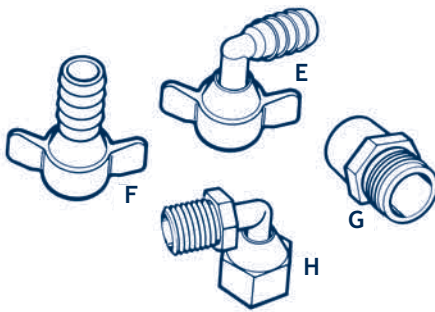

HOSES AND ACCESSORIES

JABSCO / FLOJET / SHURFLO

JABSCO / FLOJET PUMP FITTINGS

The Jabsco/Flojet fittings are manufactured for Jabsco (3XXX0) and Flojet (04XXX) pumps with quick connect ports.

Style	Description	Jabsco Model Number	Flojet Model Number
A	3/8" Barb Elbow	—	FJ 20381-024
A	1/2" Barb Elbow	JA 30651-1000	FJ 20381-009
A	3/4" Barb Elbow	JA 30642-1000	FJ 20381-010
A	1/2" QEST Elbow	—	FJ 20381-008
B	3/8" Barb Straight	—	FJ 20381-026
B	1/2" Barb Straight	JA 30654-1000	FJ 20381-002
B	5/8" Barb Straight	—	FJ 20381-003
B	3/4" Barb Straight	JA 30653-1000	FJ 20381-006
C	1/2" QEST Straight	JA 30649-1000	FJ 20381-000
D	3/4" Garden Hose	JA 30650-1000	FJ 20381-007

CONTENTS

ENGINE COOLING

INDEX

HOME

NEXT

BACK

JABSCO / FLOJET / SHURFLO

SHURFLO PUMP FITTINGS

The Shurflo fittings are manufactured to mount on all Shurflo 2088 and 8000 series pumps with 1/2" MPT ports.

Style	Shurflo Model Number	Description	Style	Shurflo Model Number	Description
E	SF 8-060-01	3/8" Barb Elbow	F	SF 8-071-01	3/8" Barb Straight
	SF 234-3926	1/2" Barb Elbow		SF 8-070-01	1/2" Barb Straight
	SF 234-3936	5/8" Barb Elbow		SF 234-2336	5/8" Barb Straight
	SF 234-3946	3/4" Barb Elbow		SF 234-02946	3/4" Barb Straight
G	SF 8-035	1/2" MPT Elbow	H	SF 8-150-01	3/4" Garden Hose

WATER SYSTEMS HOSE & CLAMPS

HOT AND COLD WATER HOSE AND CLAMPS

Water System Hose		Hose Clamps			
Hose Size	Part Number	Clamp Size	Part #	Clamp Size	Part #
3/8" ID	UN 162-0380	3/8" - 1/8"	GY 620-006	1 3/8" - 2 1/4"	GY 620-028
1/2" ID	UN 162-0120	1/2" - 1"	GY 620-008	1 1/2" - 2 1/2"	GY 620-032
5/8" ID	UN 162-0580	5/8" - 1 1/8"	GY 620-010	1 3/4" - 2 3/4"	GY 620-036
3/4" ID	UN 162-0340	5/8" - 1 1/4"	GY 620-012	2" - 3"	GY 620-040
1" ID	UN 162-1000	3/4" - 1 1/2"	GY 620-016	2 1/2" x 3 1/2"	GY 620-048
1 1/4" ID	UN 162-1140	3/4" - 1 5/8"	GY 620-020	3" - 4"	GY 620-056
1 1/2" ID	UN 162-1120	1 1/8" - 2"	GY 620-024	—	—