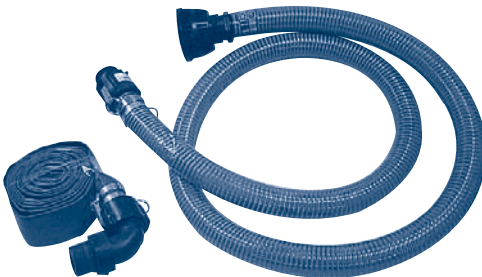

BILGE / SANITATION / UTILITY

Call Us For Cam Lock Fittings

BILGE, SANITATION AND UTILITY HOSE

Hose Type	Size	Part Number	Typical Use / Description
Bilge	3/4" ID	UN 141-0340	Submersible Bilge Pumps
Bilge	1 1/8" ID	UN 141-1180	Submersible Bilge Pumps
Bilge	1 1/2" ID	UN 141-1120	Submersible Bilge Pumps
Sanitation	1" ID	UN 148-1000	Toilets / Holding Tanks
Sanitation	1 1/2" ID	UN 148-1120	Toilets / Holding Tanks
Utility (Suction)	1 1/2" ID	GY 113 1 1/2"	Non-Collapsible Suction Hose
Utility (Suction)	2" ID	GY 113 2"	Non-Collapsible Suction Hose
Utility (Suction)	2" ID	GY 115 2"	Non-Collapsible "Clear" Hose
Utility (Discharge)	1 1/2" ID	GY SF10 1 1/2"	Collapsible Discharge Hose
Utility (Discharge)	2" ID	GY SF10 2"	Collapsible Discharge Hose