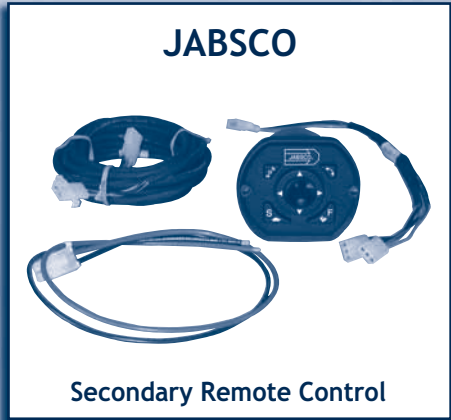

SECONDARY REMOTE CONTROL FOR ABOVE SEARCHLIGHTS

Secondary Remote Control kits allow searchlights to be operated from both upper and lower helm stations. Kit includes secondary control panel, Y-adaptor and 15 ft cable. Secondary harness must be selected from extension harness options.

Model Number	Description
JA 64044-0000	12/24 Volt DC