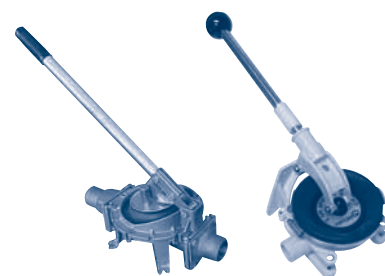

MANUAL AND ELECTRIC BILGE PUMPS

CONTENTS

HEAVY DUTY DRY RUNNING DIAPHRAGM PUMP IN AC AND DC

These Bosworth diaphragm pumps come in bronze or epoxy coated, marine grade aluminum construction. The suction and discharge ports come standard in 2" slip-on hose and are available threaded in 1 1/4" and 1 1/2" FPT sizes. Motor options include single and three phase, 50 and 60 hz, IEEE-45 enclosure, and custom configurations that meet MCA, Lloyds, ABS and USCG specifications. Below are some examples of the sizes available.

BOSWORTH

AC and DC Bilge Pumps

MANUAL BRONZE AND COATED ALUMINUM DIAPHRAGM BILGE AND SEWAGE PUMPS

These rugged diaphragm pumps will hold up to years of duty. The Bosworth Guzzler series comes standard with stainless steel hardware and a choice between a bronze or epoxy coated aluminum housing. The Whale Gusher 10 comes standard with epoxy coated aluminum housing and stainless hardware. All models have removable handles.

Model Number	Brand	Series	Max GPM	Port Size	Mount	Housing	Service Kit
BW 2600-1 1/4 F	Bosworth	Guzzler	25	2" Hose & 1 1/4 FPT	Bulkhead	Aluminum	BW 2600
BW 2600B-1 1/4 F	Bosworth	Guzzler	25	2" Hose & 1 1/4 FPT	Bulkhead	Bronze	BW 2600
WH BP3740	Whale	Gusher 10	17	1 1/2" Hose	Thru Deck/Bulkhead	Aluminum	IM AK3706

BOSWORTH / WHALE

Bronze and Aluminum

MANUAL PLASTIC HOUSING BILGE PUMPS

Diaphragm bilge pumps are self-priming to 12 feet, and will pass solids with ease, making them ideal as a manual sewage transfer pump. Models are available with a removable handle and optional bulkhead or thru-deck mounting (see below).