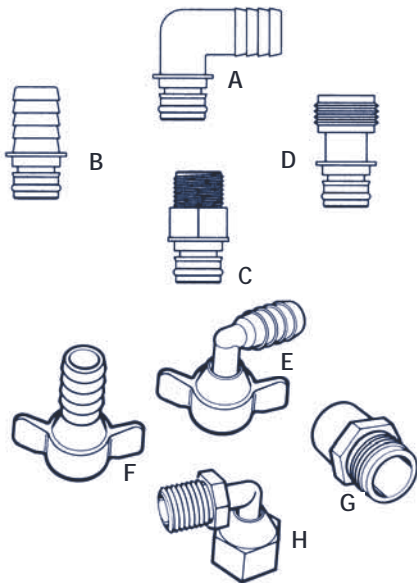

## JABSCO / FLOJET / SHURFLO PUMP FITTINGS

The Jabsco/Flojet fittings are manufactured for Jabsco (3XXX0) and Flojet (04XXX) pumps with quick connect ports. The Shurflo fittings are manufactured to mount on all Shurflo 2088 and 8000 series pumps with 1/2" MPT ports.

Style	Description	Jabsco Model Number	Flojet Model Number
A	3/8" Barb Elbow	—	FJ 20381-024
A	1/2" Barb Elbow	JA 30651-1000	FJ 20381-009
A	3/4" Barb Elbow	JA 30642-1000	FJ 20381-010
A	1/2" QEST Elbow	—	FJ 20381-008
B	3/8" Barb Straight	—	FJ 20381-026
B	1/2" Barb Straight	JA 30654-1000	FJ 20381-002
B	5/8" Barb Straight	—	FJ 20381-003
B	3/4" Barb Straight	JA 30653-1000	FJ 20381-006
C	1/2" QEST Straight	JA 30649-1000	FJ 20381-000
D	3/4" Garden Hose	JA 30650-1000	FJ 20381-007

Style	Shurflo Model Number	Description	Style	Shurflo Model Number	Description
E	SF 8-060-01	3/8" Barb Elbow	F	SF 8-071-01	3/8" Barb Straight
	SF 8-034	1/2" Barb Elbow		SF 8-070-01	1/2" Barb Straight
	SF 8-155-01	5/8" Barb Elbow		SF 8-154	5/8" Barb Straight
	SF 8-057	3/4" Barb Elbow		SF 8-156	3/4" Barb Straight
G	SF 8-035	1/2" MPT Elbow	H	SF 8-150-01	3/4" Garden Hose

## HOT AND COLD WATER HOSE AND CLAMPS

Water System Hose		Hose Clamps			
Hose Size	Part Number	Clamp Size	Part #	Clamp Size	Part #
3/8" ID	UN 162-0380	3/8" - 1/8"	GY 620-006	1 3/8" - 2 1/4"	GY 620-028
1/2" ID	UN 162-0120	1/2" - 1"	GY 620-008	1 1/2" - 2 1/2"	GY 620-032
5/8" ID	UN 162-0580	5/8" - 1 1/8"	GY 620-010	1 3/4" - 2 3/4"	GY 620-036
3/4" ID	UN 162-0340	5/8" - 1 1/4"	GY 620-012	2" - 3"	GY 620-040
1" ID	UN 162-1000	3/4" - 1 1/2"	GY 620-016	2 1/2" x 3 1/2"	GY 620-048
1 1/4" ID	UN 162-1140	3/4" - 1 5/8"	GY 620-020	3" - 4"	GY 620-056
1 1/2" ID	UN 162-1120	1 1/8" - 2"	GY 620-024	—	—