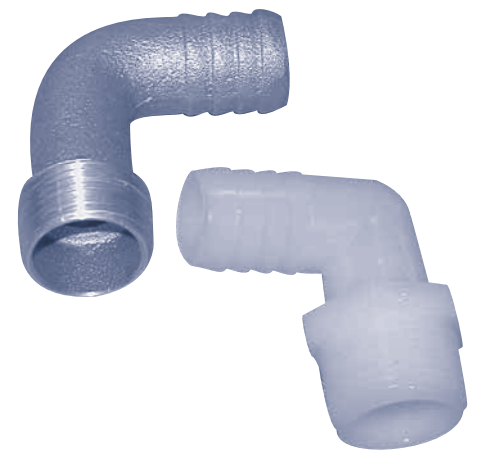

PIPE TO HOSE BARB

Bronze and Nylon