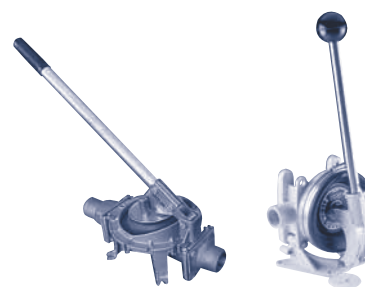

These Bosworth diaphragm pumps come in bronze or epoxy coated, marine grade aluminum construction. The suction and discharge ports come standard in 2" slip-on hose and are available threaded in 1 1/4" and 1 1/2" FPT sizes. Motor options include single and three phase, 50 and 60 hz, IEEE-45 enclosure, and custom configurations that meet MCA, Lloyds, ABS and USCG specifications. Below are some examples of the sizes available.

BOSWORTH

AC and DC Bilge Pumps

MANUAL BRONZE AND COATED ALUMINUM DIAPHRAGM BILGE AND SEWAGE PUMPS

These rugged diaphragm pumps will hold up to years of duty. The Bosworth Guzzler series comes standard with stainless steel hardware and a choice between a bronze or epoxy coated aluminum housing. The Whale Gusher 10 comes standard with epoxy coated aluminum housing and stainless hardware. All models have removable handles.

Model Number	Brand	Series	Max GPM	Port Size	Mount	Housing	Service Kit
BW 2600-1 1/4 F	Bosworth	Guzzler	25	2" Hose & 1 1/4 FPT	Bulkhead	Aluminum	BW 2600
BW 2600B-1 1/4 F	Bosworth	Guzzler	25	2" Hose & 1 1/4 FPT	Bulkhead	Bronze	BW 2600
WH BP3740	Whale	Gusher 10	17	1 1/2" Hose	Thru Deck/Bulkhead	Aluminum	IM AK3706

BOSWORTH / WHALE

Bronze and Aluminum

MANUAL PLASTIC HOUSING BILGE PUMPS

Diaphragm bilge pumps are self-priming to 12 feet, and will pass solids with ease, making them ideal as a manual sewage transfer pump. Models are available with a removable handle and optional bulkhead or thru-deck mounting (see below).