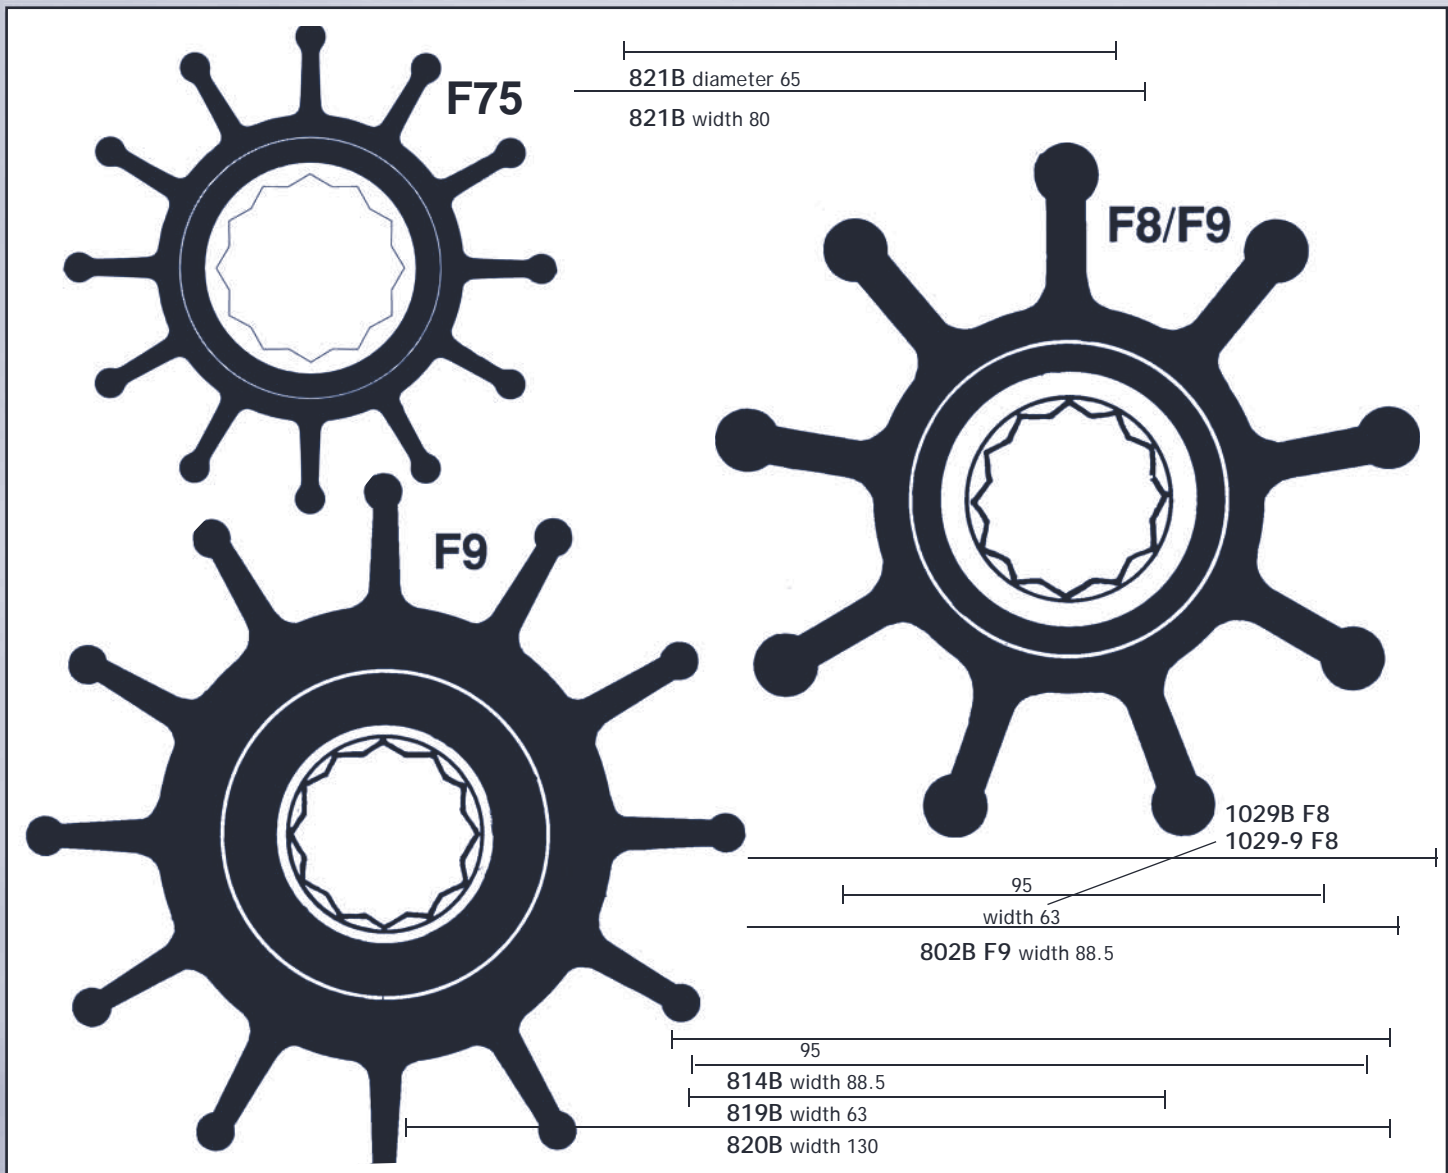

JOHNSON IMPELLER CHARTS

- CONTENTS
- ENGINE COOLING
- INDEX
- HOME
- NEXT
- BACK

Material: Neoprene (B) — for cooling Nitrile (B-9) — oil resistant

727-446-1656 • 1-800-446-1656 • www.depco pump.com