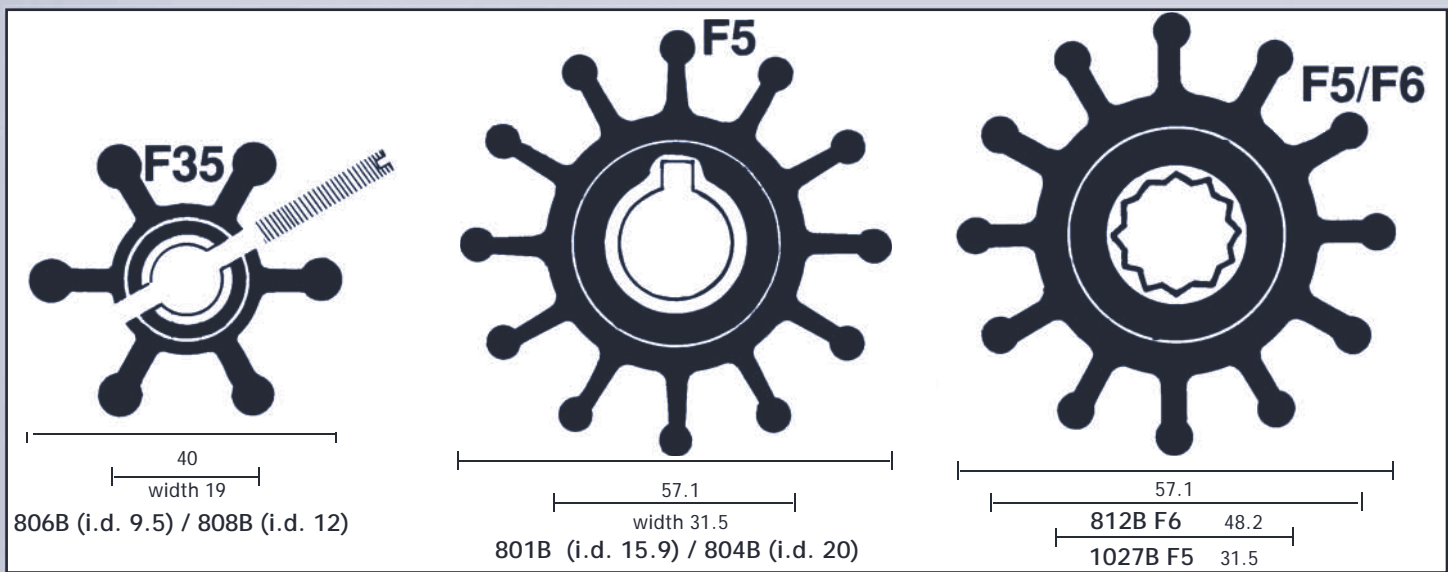

JOHNSON IMPELLER CHARTS

- CONTENTS
- ENGINE COOLING
- INDEX
- HOME
- NEXT
- BACK

Material: Neoprene (B) — for cooling Nitrile (B-9) — oil resistant

727-446-1656 • 1-800-446-1656 • www.depco pump.com