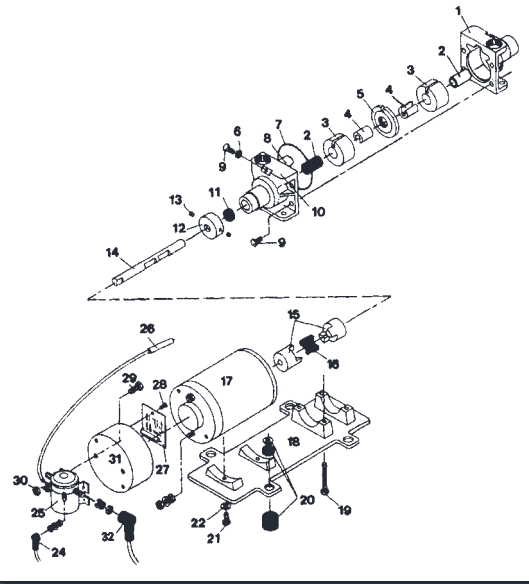

GROCO WATER SYSTEM PUMPS

PARAGON SR (PSR)

- Included in PSR Master Kit
 - * Included in PSR Regular Kit
- Items 1-14 - P-9000 Pump Assembly

R	M	Item	Part Number	Part Name	Qty.
		1	P-9002	Back Pump Housing	1
		2	P-9009	Carbon Bearing	2
	•	3	P-9014	Teflon Impeller Set (2)	1
		4 / 14	P-9003 / P-9004	Eccentric / Shaft	2
		5	P-9006	Separator	1
	•	N.S.	P-9006-A	Separator Washer	2
	•	6 }	P-9005	Seal (Before S/N 0185)	2
*	•		2-010	O-Ring (After S/N 0185)	2
	•	7 }	2-041	O-Ring (Before S/N 0186)	1
*	•		2-042	O-Ring (After S/N 0186)	1
		8	P-9007	Impeller Guide	1
		9	1420X34HS	Screw	2
		10	P-9001	Front Pump Housing	1
*	•	11	P-9015	Seal	1
		12	P-9020	End Cap	1
		13	1032X316SS	Set Screw	2
		14 / 4	P-9004 / P-9003	Shaft / Eccentric	1
		15	P-7005	Coupling	1
*	•	16	P-7006	Spider	1
		17	(Voltage)-J	Motor (Requires P-7004-D Base)	1
		18	P-7004-D	Base for J Motor	1
		19	1428X12HS	Screw	4
		20	P-9022-B	Mount Foot Set (4)	1
		21	1428X34HB	Bolts	2
		22	14ETS	Lock Washer	2
		25-31	P-6001-B (Voltage)	J Motor Control Assembly (After S/N 0188)	1
		25	P-6003 (Voltage)	Solenoid	1
		27	P-6002 (Voltage)	Circuit Board & Probe	1
		29	1420X1HB	Screw	2
		30	51618HB	Hex Nut	2
		31	J End Cap	Motor End Cap Only	1
		32	P-6010	Large Solenoid Boot	2
		33	P-6001	Small Solenoid Boot	2
			P-9021-A	Check Valve	1
	•	Not Shown	WSA-751	Strainer Screen	1
	•		WSA-1001	Strainer Screen (After S/N 0192)	1
	•		WSA-752	Strainer Gasket	1
	•		WSA-1002	Strainer Gasket (After S/N 0192)	1
		69-A		Non-UL Listed Pressure Switch (Before S/N 1089)	1
		1PS-50		UL Listed With Bronze Plumbing	1
		1PS-51		UL Listed Without Bronze Plumbing	1