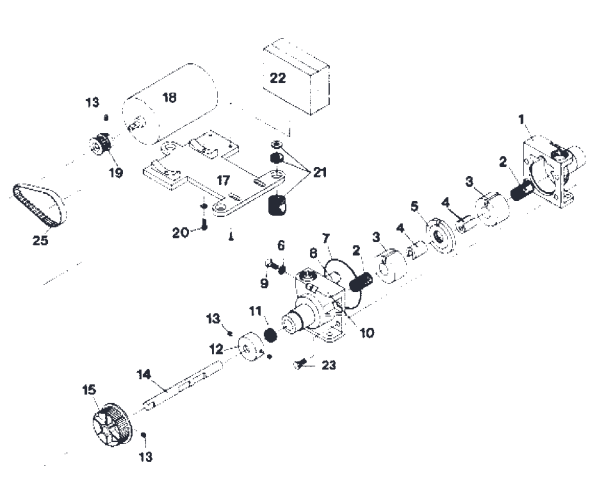

CONTENTS

ENGINE COOLING

INDEX

HOME

NEXT

BACK

PARAGON JR (PJR)

R	M	Item	Part No.	Part Name	Qty.	
		Items 1-14 same as above including items included in regular & master kits.				
	•	15	P-8002	Pump Pulley	1	
		17	P-8004-A	Base	1	
		18	(Voltage)-F	Motor	1	
	•	19	P-8001	Motor Pulley	1	
		20	1032X12HS	Screw	1	
		21	P-9022-A	Mount Foot Set (3)	1	
		22	(Voltage)-ETM	Dry-Tank Shutdown (ETM-D on no-flo version)	1	
		23	1428X12HS	Screw	4	
	•	25	P-8003	Belt	1	
		69-A		Pressure Switch (Before S/N 1089)	1	
		IPS-40		Pressure Switch (After S/N 0193)	1	
		69-D		Switch Block Only (After S/N 1089-0193)	1	
		Not Shown	P-9021-A	Check Valve (Before S/N 0189)	1	
	•		WSA-751	Strainer Screen	1	
	•		WSA-752	Strainer Gasket	1	