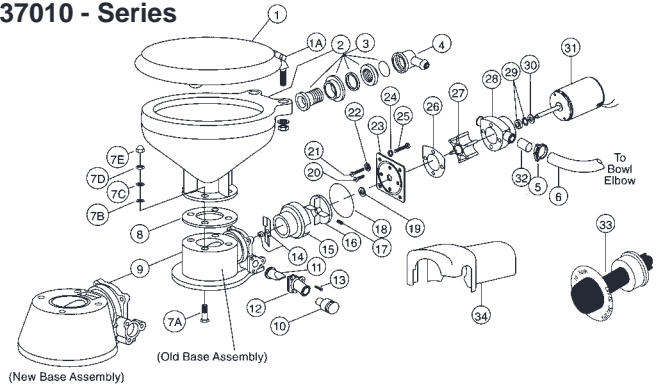

PARTS LIST		Qty. Per Toilet	Part No.	Qty. Per Repair Kit		
Key	Description			A	B	C
1	Seat & Cover Compact Size Household Size	1	18753-0437 18753-0438			
1a	Hinge Only	1	18753-0181			
2	Bowl Compact Size Household Size	1	59127-7002 18753-0060			
3	Bowl Spud	1	29048-0000			
4	Intake Elbow & O-ring	1	18753-0044			
5	Clamp	1	29035-0001			
6	Hose	1	18753-0637			
7	Bowl Install. Hardware	1			1	
7a	Hex Head Screw	4				
7b	Washer, Plastic	4				
7c	Washer	4				
7d	Hex Nut	4				
7e	Nut Cap	4				
8	Gasket (O-Ring = 44101-1000)	1	37017-0000	1	1	
9	Base Assembly	1	37004-1000		1	
10	1 1/2" Adaptor Discharge Port	1	98023-0080			
11	Joker Valve Flapper Valve (Old Style)	1	44106-1000 37009-0000	1	1	
12	1" Discharge Port	1	44107-1000		1	
13	Screw	3	96050-0568		3	
14	Chopper Plate With Lock Nut	1	37056-1000			1
15	Macerator Housing	1	37014-0000		1	
16	Centrifugal Impeller	1	37006-0000			1
17	Set Screw	1	91084-0320			1
18	O-ring	1	43990-0066	1		1
19	Seal Sleeve	1	37036-1000	1		
20	Screw	2	91009-0096			2
21	Screw	2	91010-0130			2
22	Washer, Plastic	2	35445-0000	2		2
23	Wearplate (W/key #19)	1	37018-0000			1
24	Lock Washer #10, Stainless Kit	4				4
25	Screw	4	91027-0011			4
26	Gasket	1	12558-0000	1		1
27	Flexible Impeller	1	6303-0003	1		1
28	Body	1	12554-00000			1
29	Seal & Retainer	1	1040-0000	1		1
30	Slinger	1	6342-0000			1
31	Motor - 12 Volt	1	37064-0000			
	Motor - 24 Volt	1	37065-0000			1
	Motor - 32 Volt	1	37066-0000			
32	Adaptor	2	93003-0240			2
33	Switch & Plate	1	37020-0000			
34	Motor Cover	1	43990-0051			1

37010 - Series

REPAIR KITS AVAILABLE

Kit	Part No.	Description	
A	37040-0000	Service Kit	
B	37004-1000	Base/disch. Elbow Assy.	
C	37041-0010	Motor/pump Assy.	12 Volt
	37041-0011		24 Volt
	37041-0012		32 Volt

PARTS LIST		Qty. Per Toilet	Part No.
Key	Description		
1	Seat & Cover, Compact Size Seat & Cover, Household Size	1	18753-0437 18753-0438
2	Bowl, Compact Size Bowl, Household Size	1	59127-7002 18753-0060
3	Bowl Spud	1	29048-0000
4	Intake Elbow & O-ring	1	18753-0044
5	Hose, 6 feet	1	29035-1031
6	Motor Cover	1	37042-1000
7	Bowl Installation Hardware	1	18753-0637
	7A Nut Cap**	4	
	7B Hex nut**	4	
	7C Washer, Stainless Steel**	4	
	7D Washer, Plastic**	4	
	7E Hex Head Screw**	4	
8	O-Ring*	1	44101-1000
9	Base Assembly**	1	37004-1000
10	1 1/2" Adaptor, Discharge Port	1	98023-0080
11	Joker Valve***	1	44106-1000
12	1" Discharge Port**	1	44107-1000
13	Screw**	3	96050-0568
14	Chopper Plate with Lock Nut	1	37056-1000
15	Macerator Housing	1	37014-0000
16	Centrifugal Impeller	1	37006-0000
17	Set Screw	1	91084-0320
18	O-ring*	1	43990-0066
19	Seal	1	1040-0000
20	Screw	2	91010-0144
21	Washer, Plastic*	2	35445-0000
22	Seal Housing	1	37043-1000
23	Lock Washer #10, Stainless Steel	4	
24	Screw	4	91027-0011
25	Slinger	1	6342-0000
26	Motor - 12 Volt	1	18753-0554
	Motor - 24 Volt	1	18753-0555
	Motor - 32 Volt	1	18753-0556