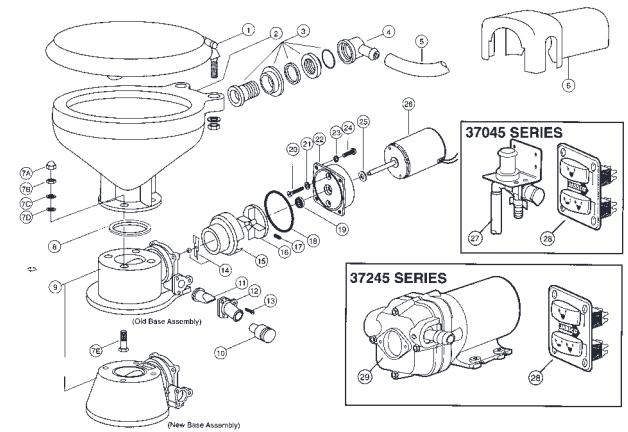

## REPAIR KITS AVAILABLE

Kit	Part No.	Description	
A	37040-0000	Service Kit	
B	37004-1000	Base/disch. Elbow Assy.	
C	37041-0010	Motor/pump Assy.	12 Volt
	37041-0011		24 Volt
	37041-0012		32 Volt

PARTS LIST		Qty. Per Toilet	Part No.
Key	Description		
1	Seat & Cover, Compact Size Seat & Cover, Household Size	1	18753-0437 18753-0438
2	Bowl, Compact Size Bowl, Household Size	1	59127-7002 18753-0060
3	Bowl Spud	1	29048-0000
4	Intake Elbow & O-ring	1	18753-0044
5	Hose, 6 feet	1	29035-1031
6	Motor Cover	1	37042-1000
7	Bowl Installation Hardware	1	18753-0637
	7A Nut Cap**	4	
	7B Hex nut**	4	
	7C Washer, Stainless Steel**	4	
	7D Washer, Plastic**	4	
	7E Hex Head Screw**	4	
8	O-Ring*	1	44101-1000
9	Base Assembly**	1	37004-1000
10	1 1/2" Adaptor, Discharge Port	1	98023-0080
11	Joker Valve***	1	44106-1000
12	1" Discharge Port**	1	44107-1000
13	Screw**	3	96050-0568
14	Chopper Plate with Lock Nut	1	37056-1000
15	Macerator Housing	1	37014-0000
16	Centrifugal Impeller	1	37006-0000
17	Set Screw	1	91084-0320
18	O-ring*	1	43990-0066
19	Seal	1	1040-0000
20	Screw	2	91010-0144
21	Washer, Plastic*	2	35445-0000
22	Seal Housing	1	37043-1000
23	Lock Washer #10, Stainless Steel	4	
24	Screw	4	91027-0011
25	Slinger	1	6342-0000
26	Motor - 12 Volt	1	18753-0554
	Motor - 24 Volt	1	18753-0555
	Motor - 32 Volt	1	18753-0556

## 37045 and 37245 - Series

PARTS LIST		Qty.	Part No.
14 - 26	Pump Assembly 12v 24v	1 1	37072-0092 37072-0094
27	Solenoid Valve and Siphon Breaker 12 Volt 24 and 32 Volt	1 1	37038-1012 37038-1024
28	Switch Panel	1	37047-1000
29	PAR-MAX Pump 12 volt 24 volt	1 1	31631-1092 31631-1094
	Service Kit		90197-0000