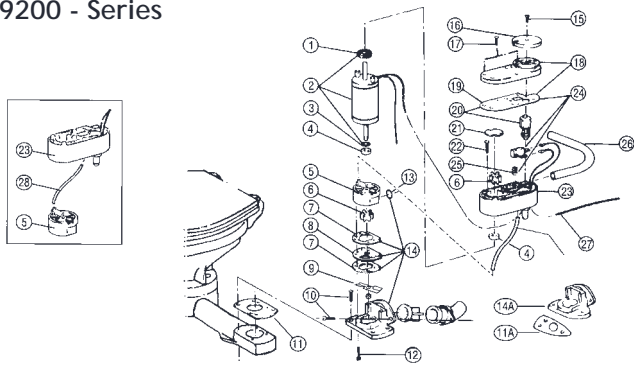

59127-7017 = Piston Rod Seal and Piston O-Ring.

No other parts available.

* For Toilet Models 29090-0000 and 29120-0000 (produced prior to 2-98) order Seal/Rod Guide Assembly Number 29044-0000 and Major Service Kit number 29045-0000.

PARTS LIST		Qty. Per Toilet	Part No.	Qty. Per Repair Kit				
Key	Description			A	B	C	D	E
1	Bowl	1	59127-7002					
	Compact	1	18753-0060					
2	-Wood Seat, Lid & Hinge Set	1	18753-0437					
	Large	1	18753-0438					
	-Plastic Seat, Lid & Hinge Set	1	29097-1000					
	Large	1	29127-1000					
2a	Hinge Kit	1	JE 29098-1000					
3	Hose	1	29035-0000					
	Large	1	29035-0001					
4	Bowl Spud	1	29048-0000					
5	Intake Elbow & O-ring	1						
6	Base Plug & O-ring Assy	1	29041-1000					
7	Plug & O-ring Assy	1	29028-1000					
8	O-ring (Plug)	1						
9	O-ring (Bowl)	1	44101-1000					1
10	Bolt	4						4
11	Nut	4						4
12	Washer	4						4
13	Washer (Nylon)	4						4
14	Cap	4						4
15	Base Valve Gasket	1	29043-0000	1	1			
16	Handle		29026-2000		1			
	With Bumper Washer				1			
17	Seal Assembly *	1	29044-2000	1	1	1		
18	Top Valve Seat	1		1	1	1		
19	Cam	1			1	1		
20	Flap Valve Seating Spring	1			1	1		
21	Top Valve Gasket	1	29042-0000	1	1			
22	O-ring (Flush Lever)	1			1	1		
23	Flush Control Lever	1			1	1		
24	Screw (Flush Lever)	1			1	1	1	
25	Screw (Valve Control)	6			1	6	6	
26	Valve Cover	1			1	1		
27	Pump Cylinder	1			1	1	1	
28	Piston, Rod & O-ring Assy	1	29046-0000		1			
29	O-ring (Piston)	1	29017-1000	1				
30	Screw (Pump Cylinder)	6			1	2	2	
31	Discharge Flange	1	29091-0000		1	1		
32	Joker Valve	1	29092-0000	1	1	1		
33	Discharge Elbow	1	29029-0000	1	1	1		

- CONTENTS
- ENGINE COOLING
- INDEX
- HOME
- NEXT
- BACK

29200 - Series