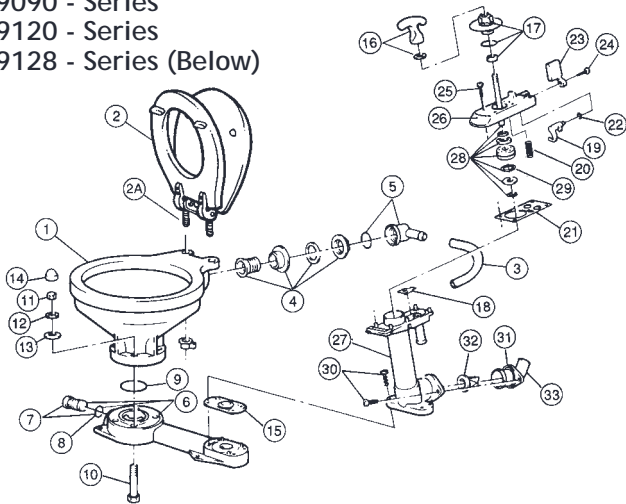

JABSCO TOILETS

29090 - Series
29120 - Series
59128 - Series (Below)