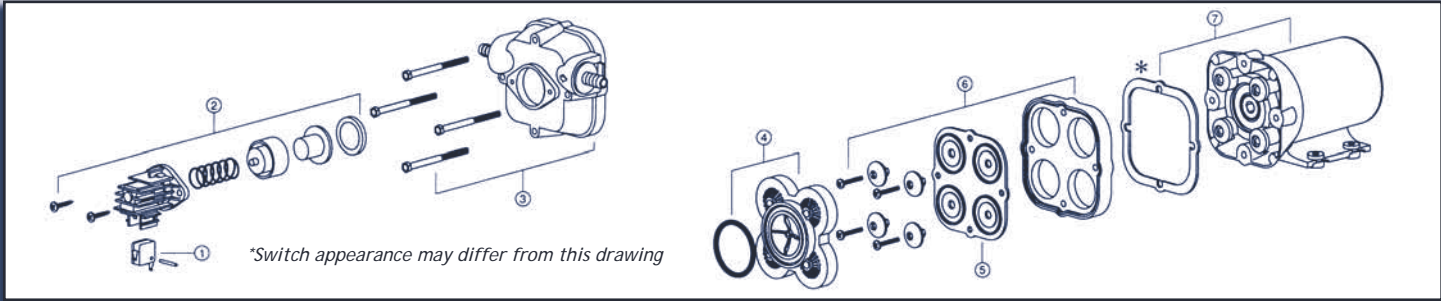

JABSCO PAR-MAX SERIES

CONTENTS OLD 30XXX SERIES PAR-MAX SERIES (Discontinued Models)

- ENGINE COOLING
- INDEX
- HOME
- NEXT
- BACK

Key	Description	Qty	30600 Series	30620 Series	30700-00X4	30700-00X2 and 30700-03X4	30700-03X2 and 30705	30710 Series	30720 Series
1	Micro Switch	1	18753-0141	18753-0141	18753-0141	18753-0141	N/A	18753-0141	18753-0141
2	Pressure Switch	1	37121-0010	37121-0010	44050-1000	44050-1000	N/A	18753-0141	N/A
	Low Pressure Switch	1	44814-1000	44814-1000	N/A	N/A	N/A	N/A	N/A
3	Body Kit	1	30608-1000	30608-1000	30608-1000	30608-1000	30608-1001	30608-1000	30608-1000
4	Valve Kit	1	30613-1001	30613-1001	30613-1001	30613-1001	30613-1001	30613-1001	30613-1001
5	Diaphragm Kit	1	30617-1000	30617-1000	30617-1000	30617-1000	30617-1000	30617-1000	30617-1000
6	Plate/Piston Kit	1	30682-1000	30682-1000	30682-1000	30682-1000	30682-1000	30682-1000	30682-1000
	Motor Kit 12 vdc	1	18753-0444	18753-0463	18753-0489	18753-0489	18753-0489	18753-0572	18753-0463
	Motor Kit 24 vdc	1	18753-0451	18753-0464	18753-0490	18753-0490	18753-0490	18753-0573	18753-0464