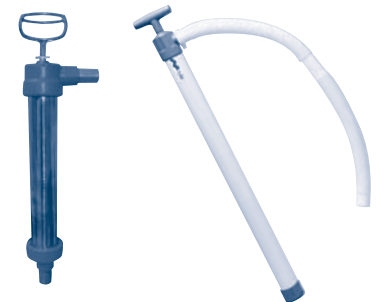

JABSCO / RULE

Piston Bilge Pumps