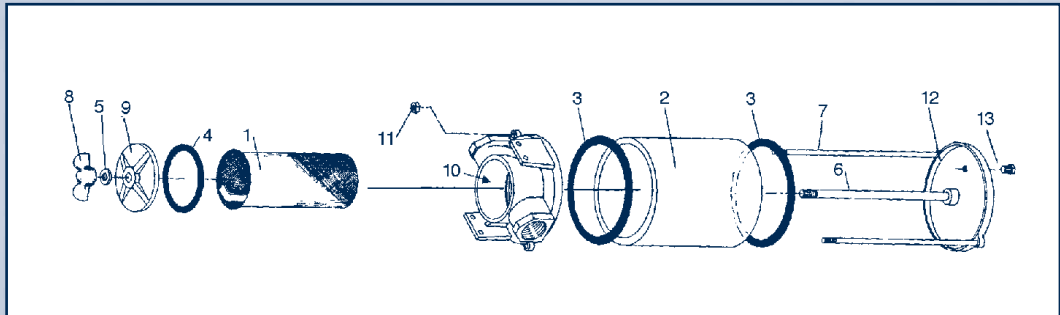

SA SERIES

ITEM	PART NAME	PER UNIT	SA-500	SA-750	SA-1000	SA-1250	SA-1500	SA-2000	SA-2500	SA-3000	
1	Screen	1	S-69	S-69-A	S-76	S-76-A	S-85-F	S-85-A	S-85-B	S-85-C	
	Cylinder, Clear	1	S-70	S-70-A	S-77	S-77-A	S-88	S-88-A	S-88-B	S-88-C	
2	Cylinder, Stainless Steel	1	AS-70	AS-70-A	AS-77	AS-77-A	AS-88	AS-88-A	AS-88-B	AS-88-C	
• 3	Cylinder Gasket	2	#9	#9	#8	#8	#10	#10	#10	#10	
• 4	Nut Cover Gasket	1	S-64-A	S-64-A	S-751-A	S-751-A	S-86-A	S-86-A	S-86-A	S-86-A	
• 5	Wingnut Washer	1	500-K	500-K	500-K	500-K	504-F	504-F	504-F	504-F	
6	Center Tie Rod	1	S-65	S-65-A	S-72	S-72-A	S-84	S-84-A	S-84-C	S-84-D	
7	Outside Tie Rod	2	S-66	S-73-X	S-73-X	S-73-B	S-73-B	S-87-A	S-87-B	S-87-C	
8	Wingnut	1	SVS-5	SVS-5	SVS-5	SVS-5	S-75	S-75	S-75	S-75	
9	Nut Cover	1	S-64	S-64	S-751	S-751	S-86	S-86	S-86	S-86	
10	Head Casting	1	S-500-A	S-750-A	S-1000-A	S-1250-A	S-1500-A	S-2000-A	S-2500-A	S-3000-A	
11	Tie Rod Hex Nut	2	1420-HB	1420-HB	1420-HB	1420-HB	1420-HB	1420-HB	1420-HB	1420-HB	
12	End Cap	1	S-63-A	S-63-A	S-73-A	S-73-A	S-82-A	S-82-A	S-82-A	S-82-A	
13	Drain Plug	1	1827HB	1827HB	1827HB	1827HB	1827HB	1827HB	1827HB	1827HB	
• Included in Repair Kit			SA-1		SA-2		SA-3				

CONTENTS

PUMPING PRINCIPLES

ENGINE COOLING

ENGINEERING TABLES

TROUBLE-SHOOTING GUIDE

INDEX

HOME

NEXT

BACK