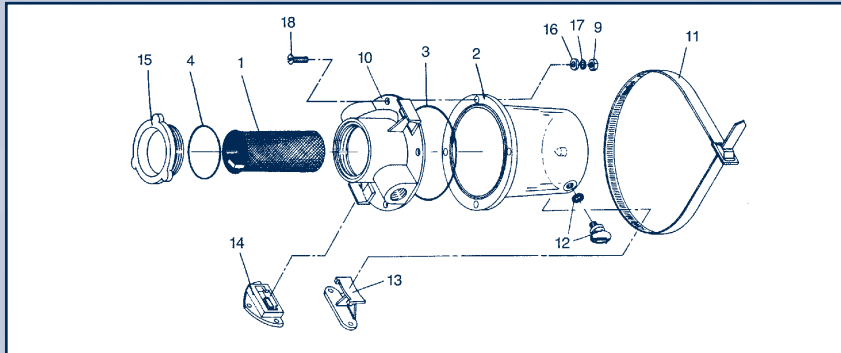

GROCO RAW WATER STRAINERS

ARG SERIES

Item	Name	Qty.	ARG-500	ARG-750	Qty.	ARG-1000	ARG-1250	ARG-1500	ARG-2000	ARG-2500	ARG-3000
1	Basket	1	S-69-B	S-69-C	1	S-76-B	S-76-C	S-85-G	S-85-H	S-85-J	S-85-K
2	Sight Glass	1	ARG-503	ARG-753	1	ARG-1003	ARG-1253	ARG-1503	ARG-2003	ARG-2503	ARG-3003
• 3	Sight Glass O-Ring	1	2-153	2-153	1	2-157	2-157	2-256	2-256	2-256	2-256
• 4	Cap O-Ring	1	2-228	2-228	1	2-232	2-232	2-238	2-238	2-238	2-238
9	Hex Nut	4	1420HB	1420HB	6	1420HB	1420HB	1420HB	1420HB	1420HB	1420HB
10	Head Casting	1	ARG-500-H	ARG-750-H	1	ARG-1000-H	ARG-1250-H	ARG-1500-H	ARG-2000-H	ARG-2500-H	ARG-3000-H
11	Strap	1	ARG-502	ARG-502	1	ARG-502	ARG-502	ARG-1502	ARG-1502	ARG-1502	ARG-1502
12	Drain Wingnut	1	ARG-506	ARG-506	1	ARG-506	ARG-506	ARG-506	ARG-506	ARG-506	ARG-506
13	Lower Mount Bracket	1	ARG-504	ARG-504	1	ARG-1004	ARG-1004	ARG-1504	ARG-1504	ARG-1504	ARG-1504
14	Upper Mount Bracket	1	ARG-505	ARG-505	1	ARG-1005	ARG-1005	—	—	—	—
15	Cap	1	ARG-501	ARG-751	1	ARG-1001	ARG-1251	ARG-1501	ARG-2001	ARG-2501	ARG-3001
• 16	Washer	4	PFW-2	PFW-2	6	PFW-2	PFW-2	PFW-2	PFW-2	PFW-2	PFW-2
17	Lock Washer	4	14ETB	14ETB	6	14ETB	14ETB	14ETB	14ETB	14ETB	14ETB
18	Screw	4	1420X34HS	1420X34HS	6	1420X34HS	1420X34HS	1420X78HS	1420X78HS	1420X78HS	1420X78HS
• Included in Repair Kit			ARG-1		ARG-2		ARG-3				