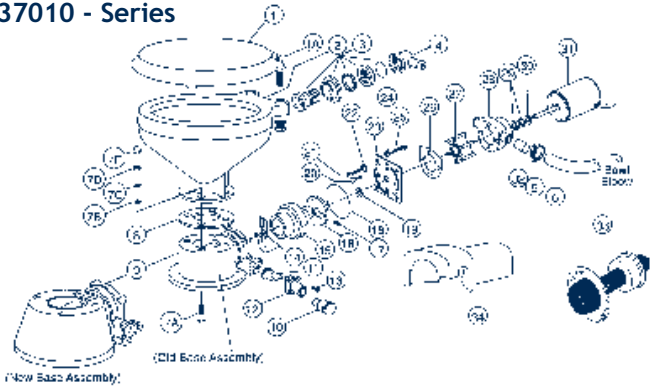

BACK

PARTS LIST		Qty. Per Toilet	Part No.	Qty. Per Repair Kit		
Key	Description			A	B	C
1	Seat & Cover Compact Size	1	18753-0437			
	Household Size	1	18753-0438			
1a	Hinge Only	1	18753-0181			
2	Bowl Compact Size	1	59127-7002			
	Household Size	1	18753-0060			
3	Bowl Spud	1	29048-0000			
4	Intake Elbow & O-ring	1				
5	Clamp	1	18753-0044			
6	Hose	1	29035-0001			
7	Bowl Install. Hardware	1	18753-0637		1	
7a	Hex Head Screw	4				
7b	Washer, Plastic	4				
7c	Washer	4				
7d	Hex Nut	4				
7e	Nut Cap	4				
8	Gasket (O-Ring = 44101-1000)	1	37017-0000	1	1	
9	Base Assembly	1	37004-1000		1	
10	1 1/2" Adaptor Discharge Port	1	98023-0080			
11	Joker Valve	1	44106-1000	1	1	
	Flapper Valve (Old Style)		37009-0000			
12	1" Discharge Port	1	44107-1000		1	
13	Screw	3	96050-0568		3	
14	Chopper Plate With Lock Nut	1	37056-1000			1
15	Macerator Housing	1	37014-0000		1	
16	Centrifugal Impeller	1	37006-0000			1
17	Set Screw	1	91084-0320			1
18	O-ring	1	43990-0066	1		1
19	Seal Sleeve	1	37036-1000	1		
20	Screw	2	91009-0096			2
21	Screw	2	91010-0130			2
22	Washer, Plastic	2	35445-0000	2		2
23	Wearplate (W/key #19)	1	37018-0000			1
24	Lock Washer #10, Stainless Kit	4				4
25	Screw	4	91027-0011			4
26	Gasket	1	12558-0000	1		1
27	Flexible Impeller	1	6303-0003	1		1
28	Body	1	12554-00000			1
29	Seal & Retainer	1	1040-0000	1		1
30	Slinger	1	6342-0000			1
31	Motor - 12 Volt	1	37064-0000			
	Motor - 24 Volt	1	37065-0000			1
	Motor - 32 Volt	1	37066-0000			
32	Adaptor	2	93003-0240			2
33	Switch & Plate	1	37020-0000			
34	Motor Cover	1	43990-0051			1

37010 - Series

REPAIR KITS AVAILABLE

Kit	Part No.	Description	
A	37040-0000	Service Kit	
B	37004-1000	Base/disch. Elbow Assy.	
C	37041-0010	Motor/pump Assy.	12 Volt
	37041-0011		24 Volt
	37041-0012		32 Volt