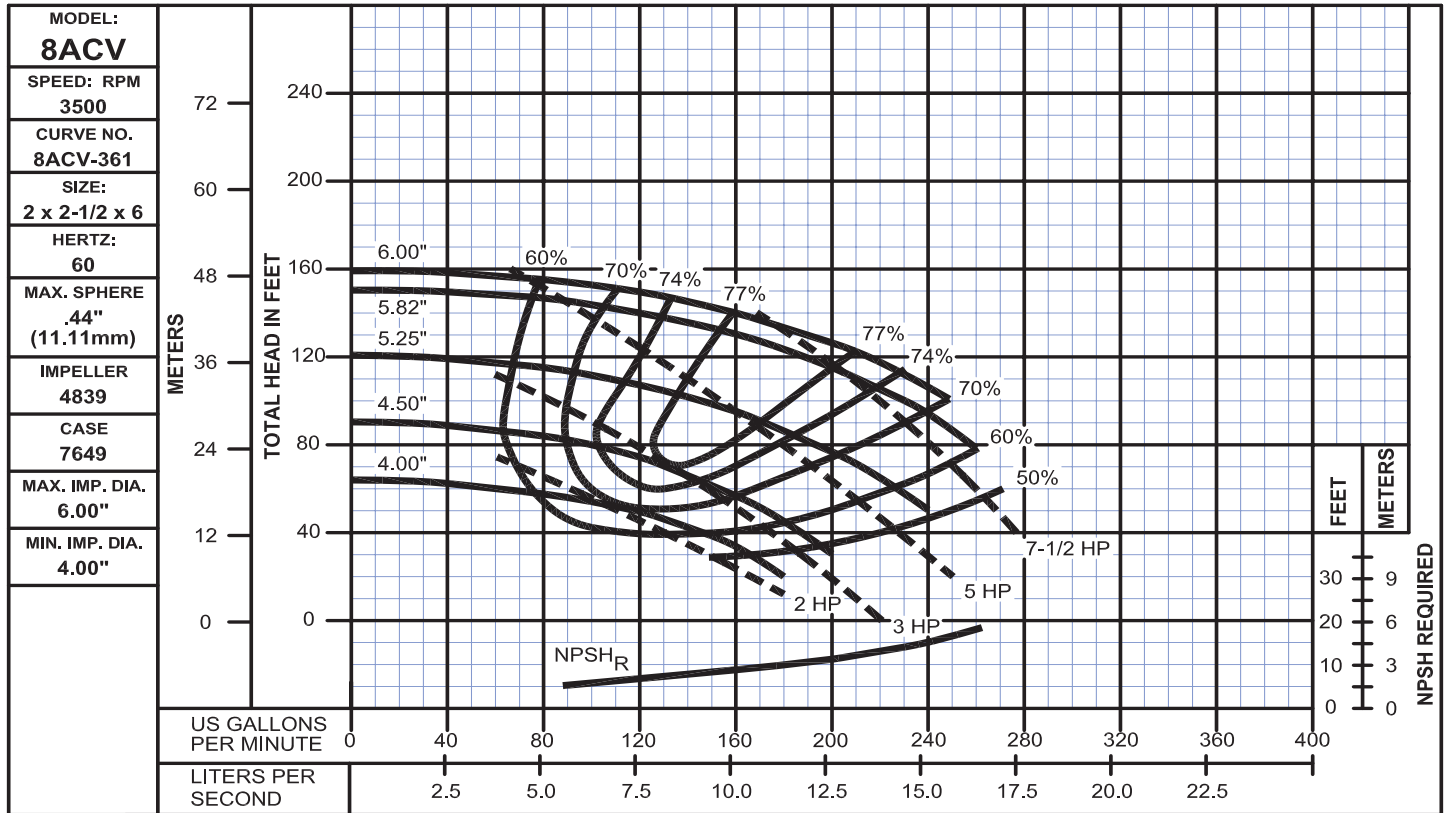

Performance Curves

8ACV
Bulletin 900

WEINMAN®

www.cranepumps.com

Cast Iron Condensate Return Units

SECTION 900
PAGE 14
DATE 2/10

CRANE
A Crane Co. Company

PUMPS & SYSTEMS