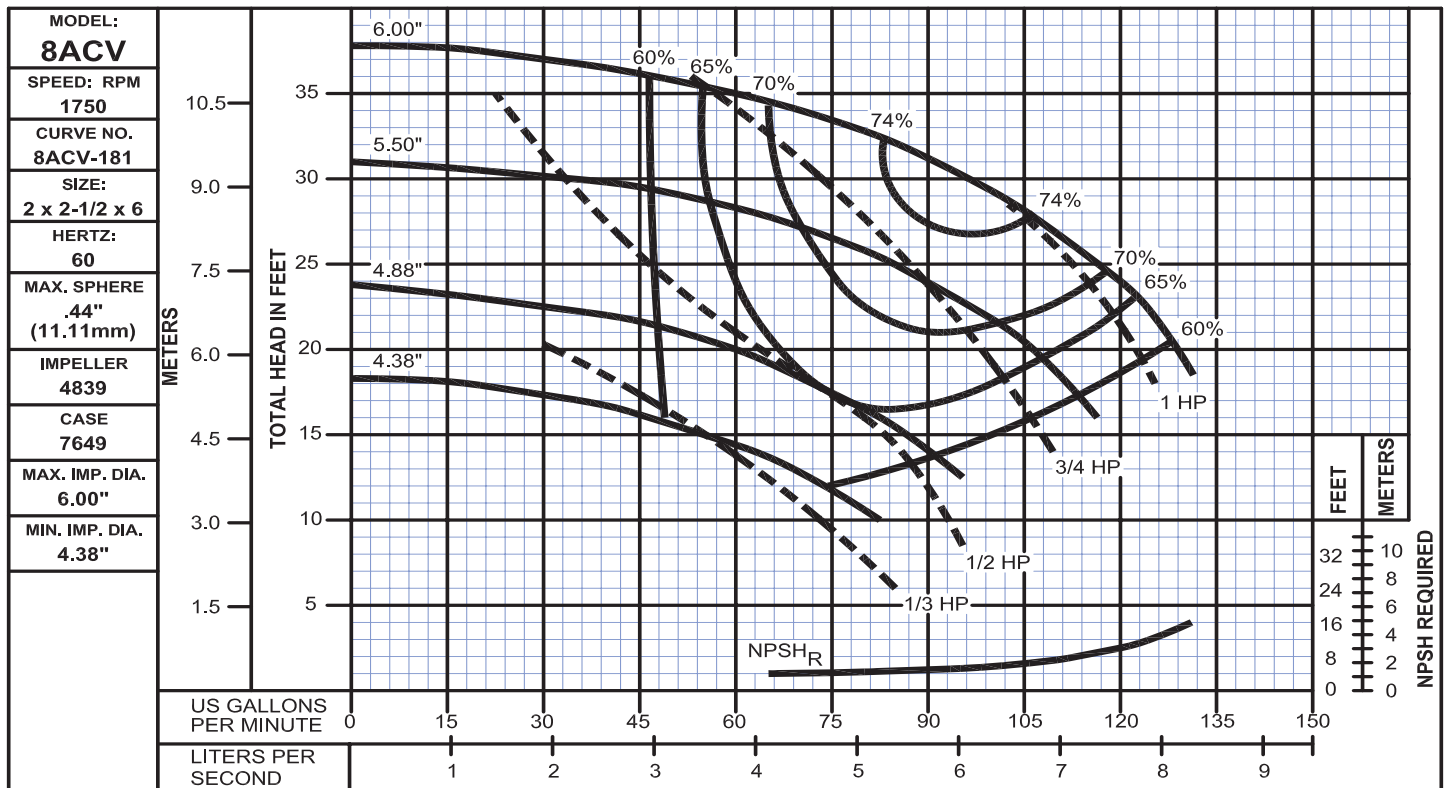

Performance Curves

8ACV
Bulletin 900

WEINMAN®

www.cranepumps.com

Cast Iron Condensate Return Units

SECTION 900
PAGE 14
DATE 2/10

CRANE
A Crane Co. Company

PUMPS & SYSTEMS