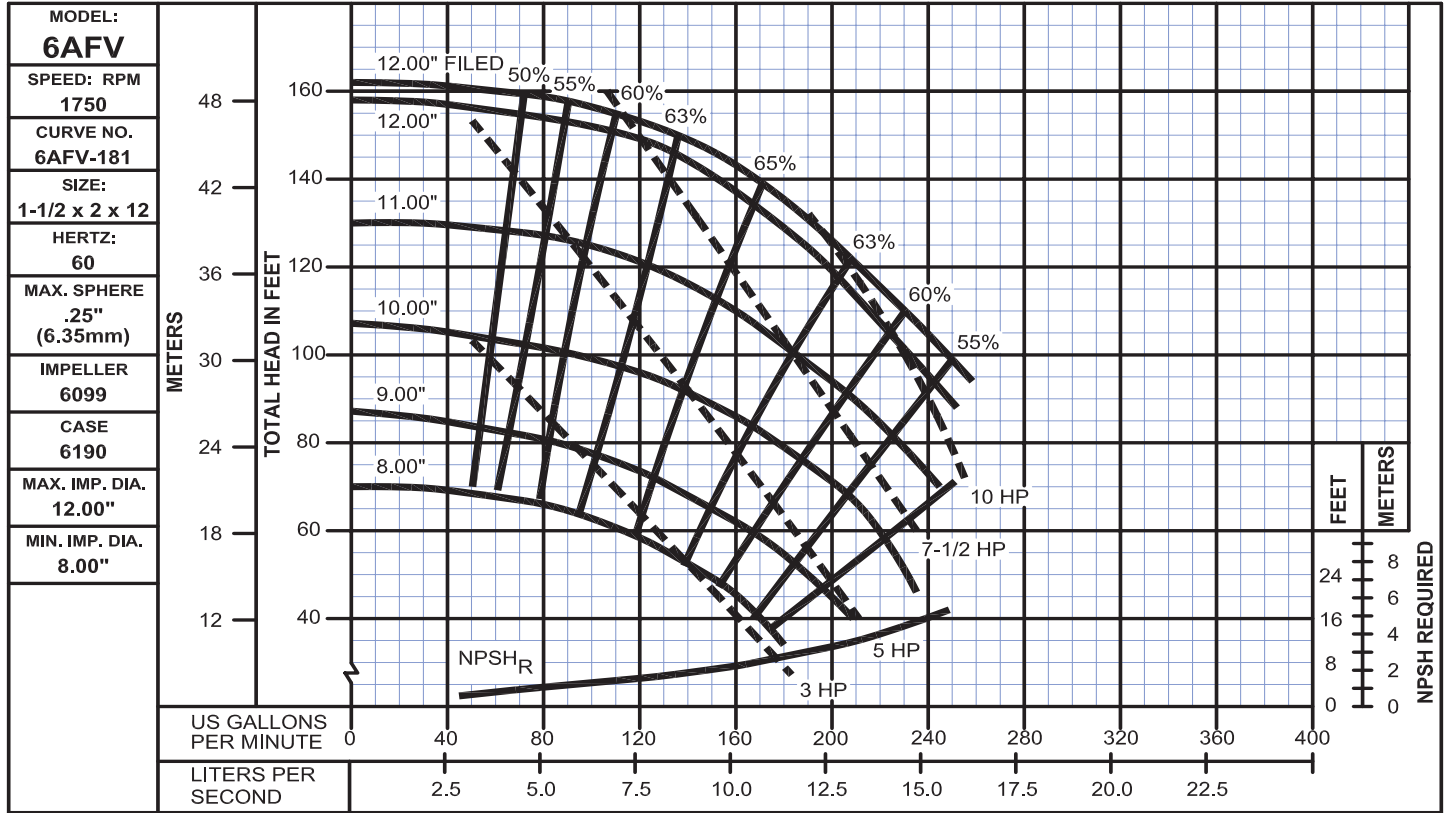

Performance Curves

6AFV
Bulletin 900

WEINMAN®

www.cranepumps.com

Cast Iron Condensate Return Units

SECTION 900
PAGE 12
DATE

CRANE
A Crane Co. Company

PUMPS & SYSTEMS