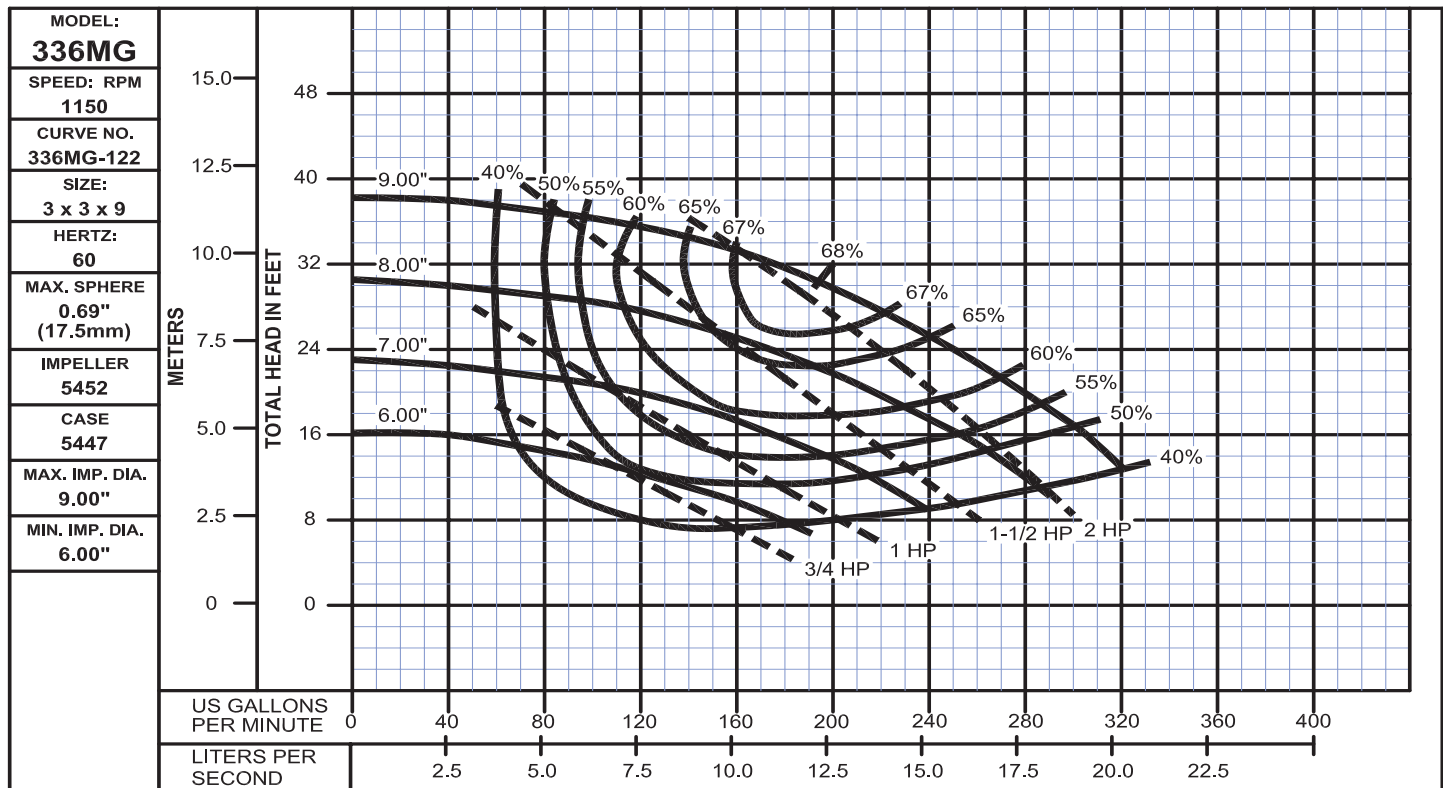

Performance Curves

336MG
Bulletin 710

www.cranepumps.com

Column Sump Pumps

SECTION 710
PAGE 18
DATE 2/10

A Crane Co. Company

PUMPS & SYSTEMS

USA: (937) 778-8947 • Canada: (905) 457-6223 • International: (937) 615-3598