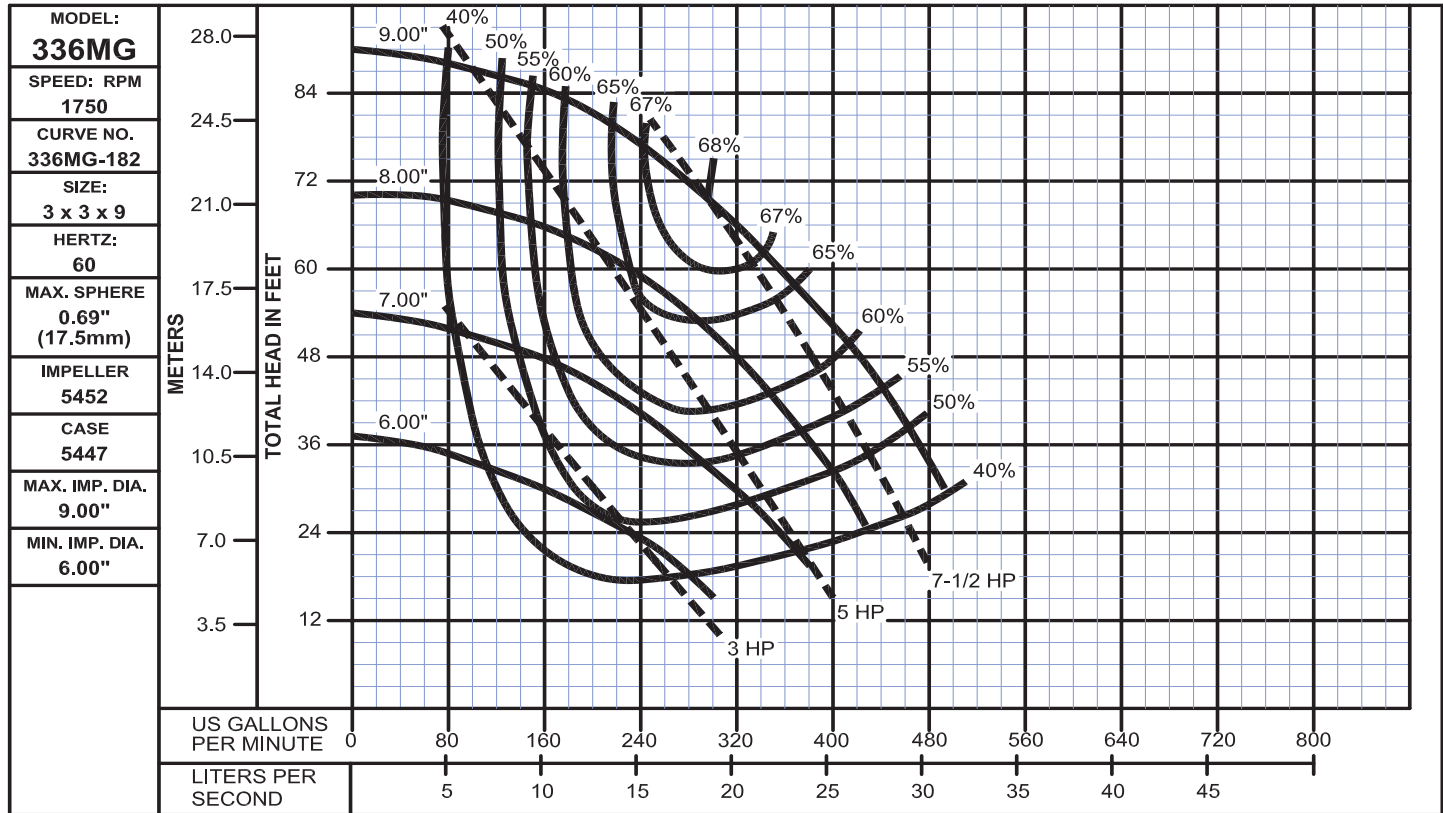

Performance Curves

336MG
Bulletin 710

www.cranepumps.com

Column Sump Pumps

SECTION 710
PAGE 18
DATE 2/10

A Crane Co. Company

PUMPS & SYSTEMS

USA: (937) 778-8947 • Canada: (905) 457-6223 • International: (937) 615-3598