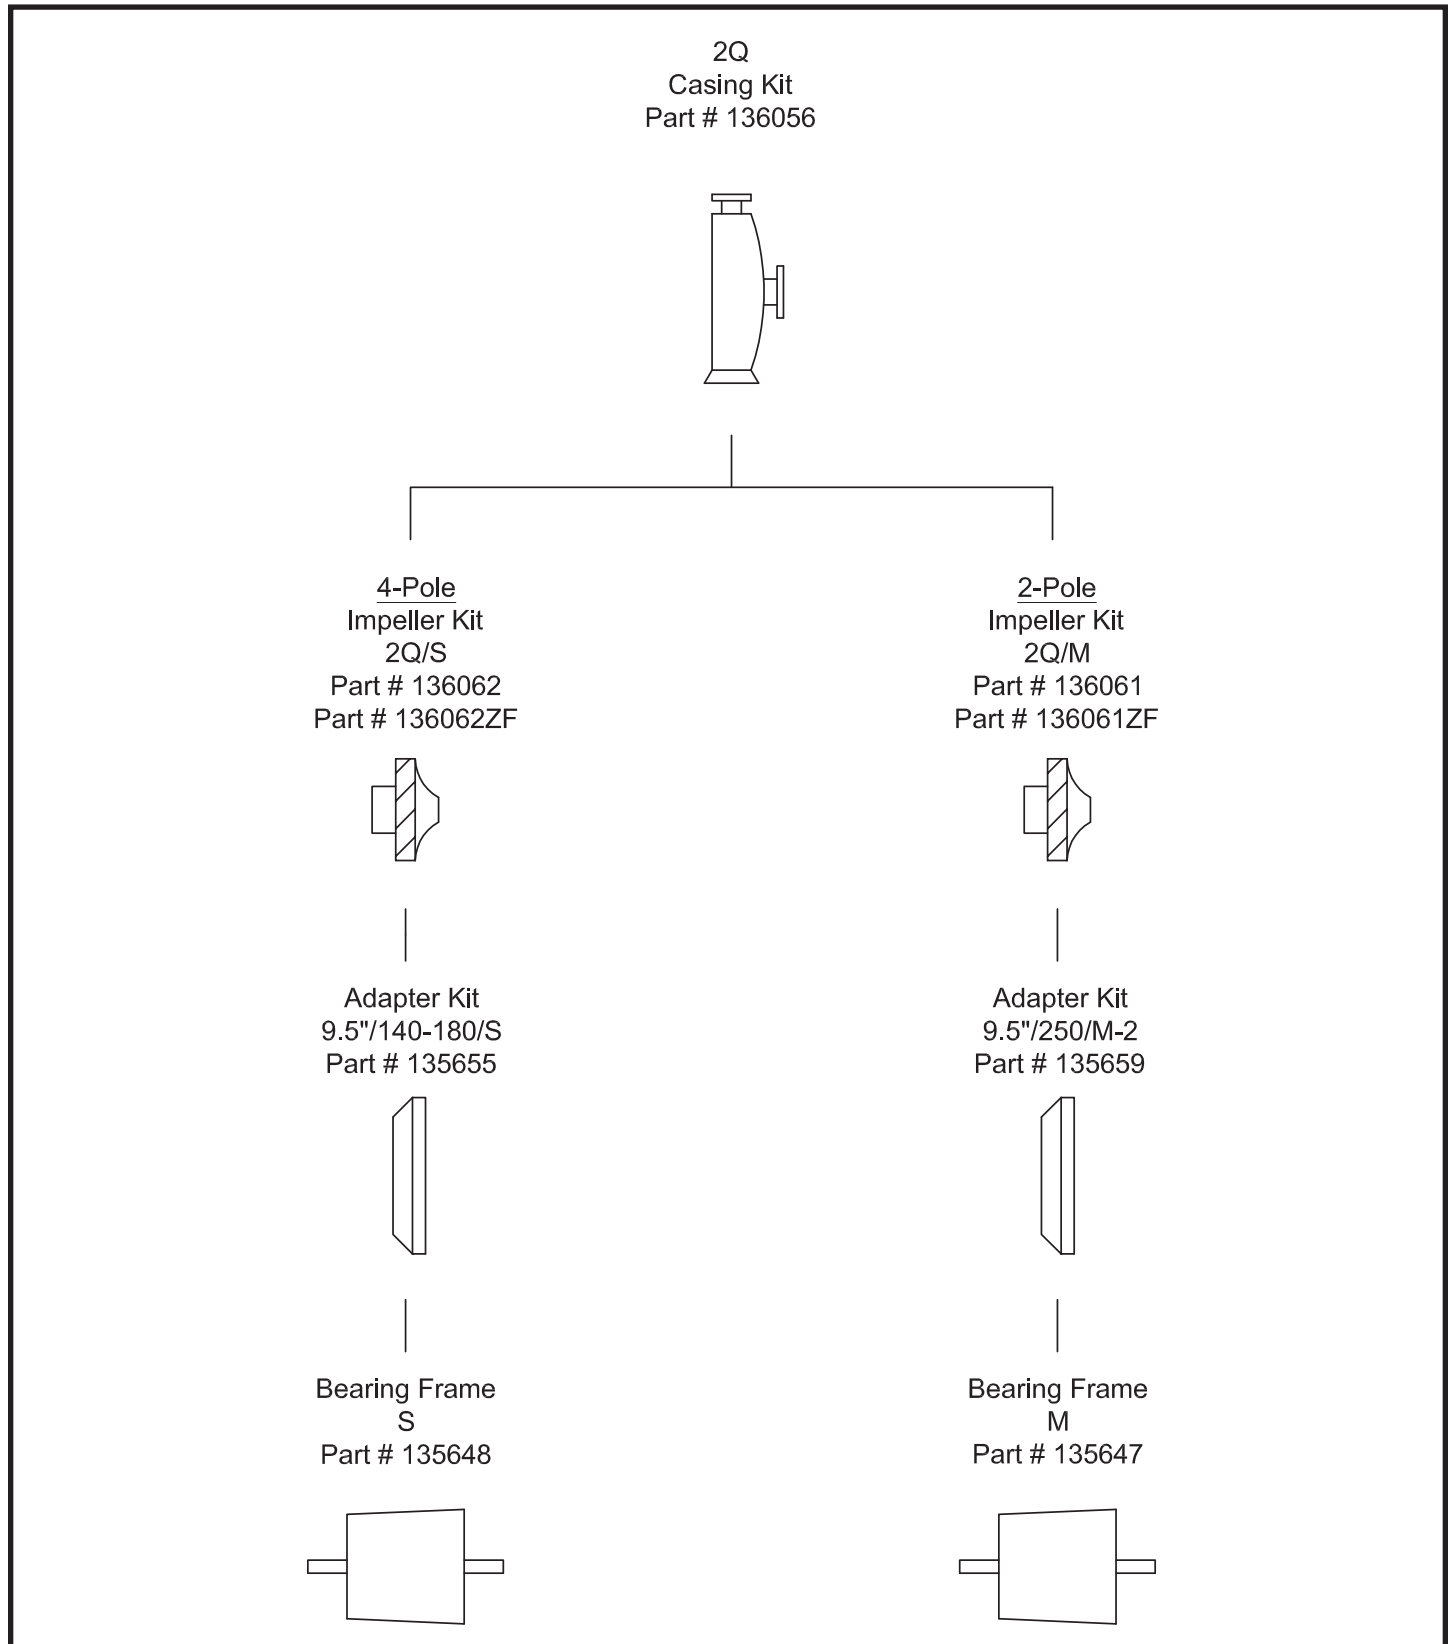

Adapter Kit
7"/140-180/S
Part # 135661

Bearing Frame
S
Part # 135648

Interchangeability Chart

Model 2Q
Bulletin 575

WEINMAN®

www.cranepumps.com

End Suction Back Pull-Out

SECTION 575
PAGE 22
DATE 6/16