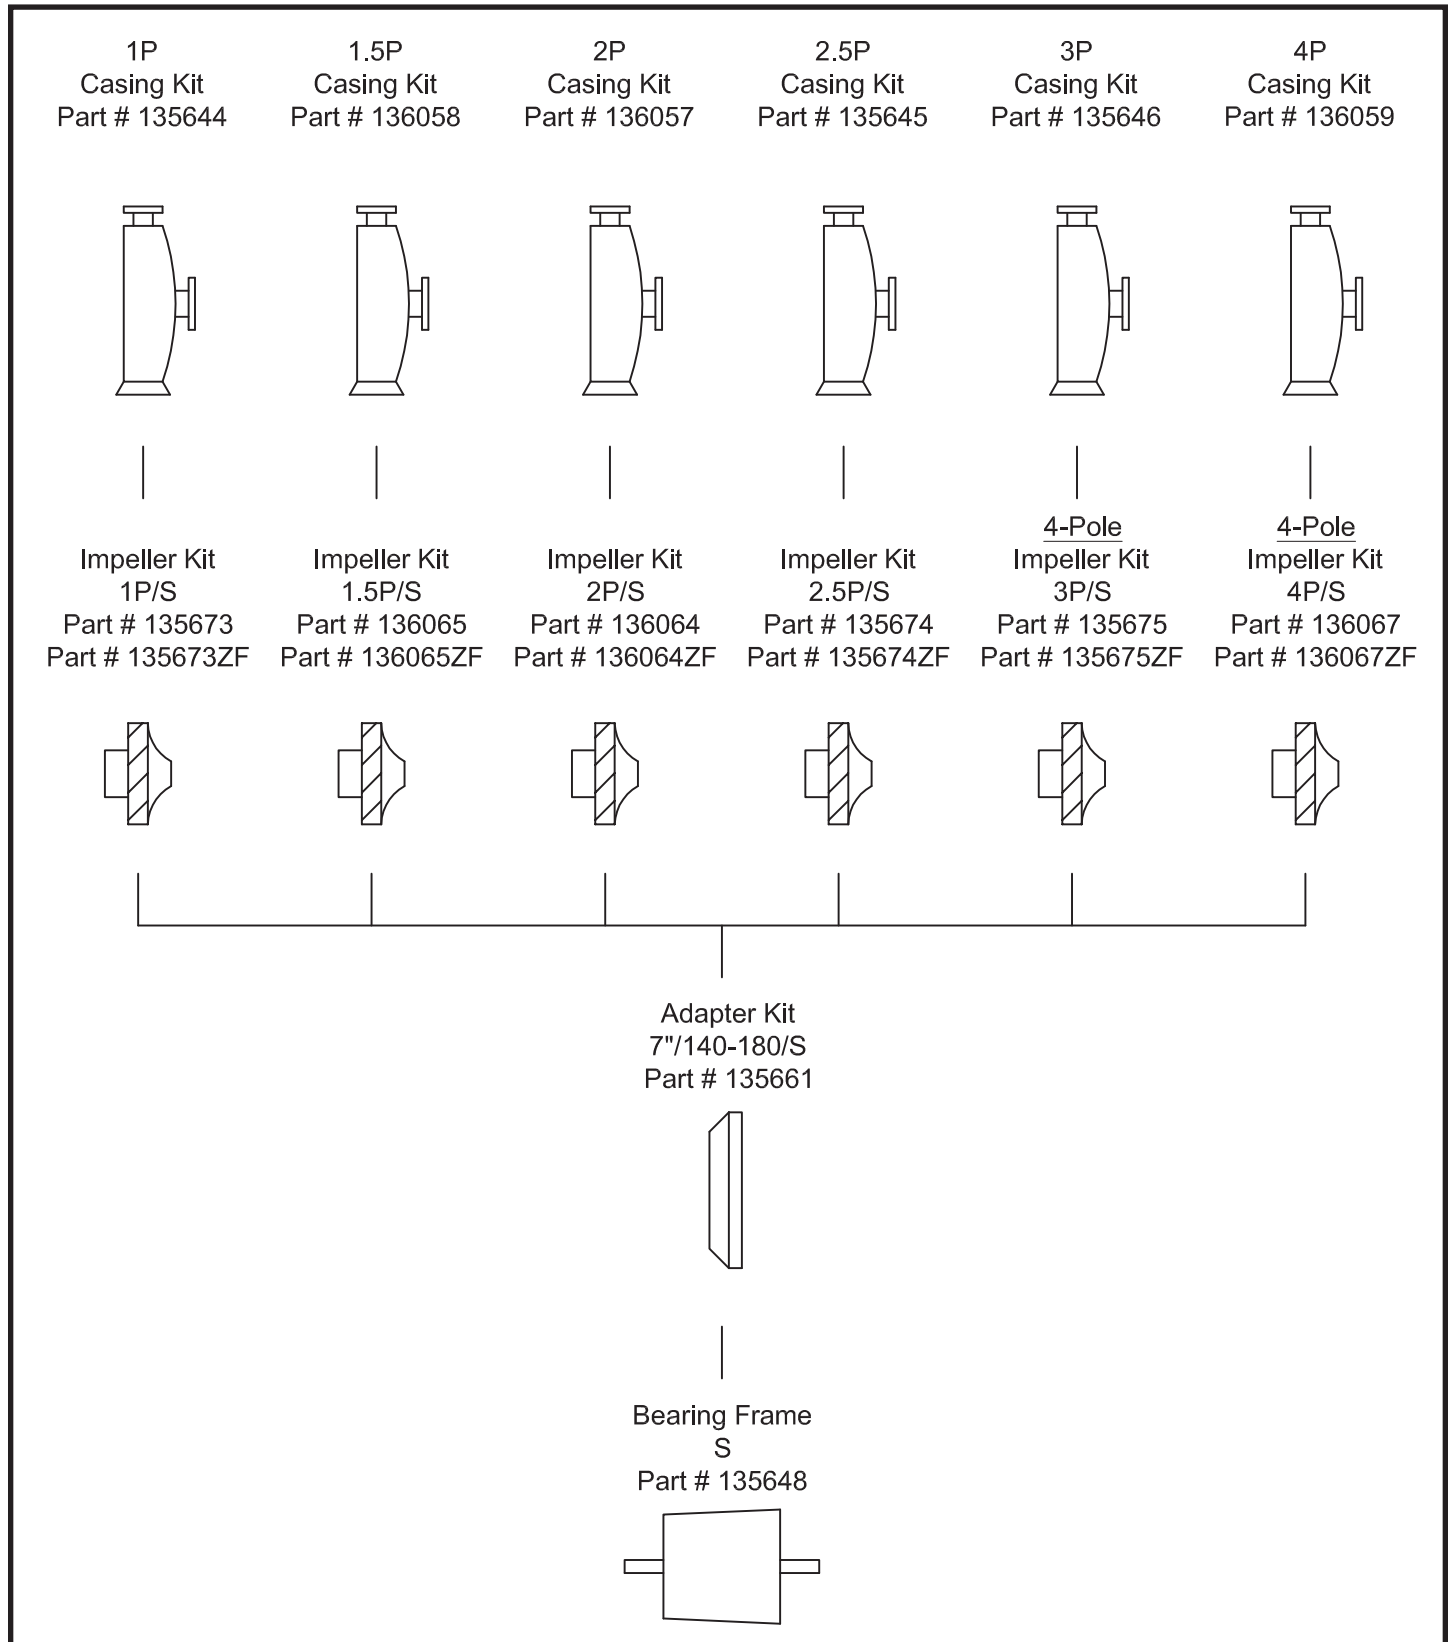

Interchangeability Chart

Type P, Small Bearing Frame
Bulletin 575

WEINMAN®

www.cranepumps.com

End Suction Back Pull-Out

SECTION 575
PAGE 8
DATE 6/16

CRANE
A Crane Co. Company

PUMPS & SYSTEMS

USA: (937) 778-8947 • Canada: (905) 457-6223 • International: (937) 615-3598