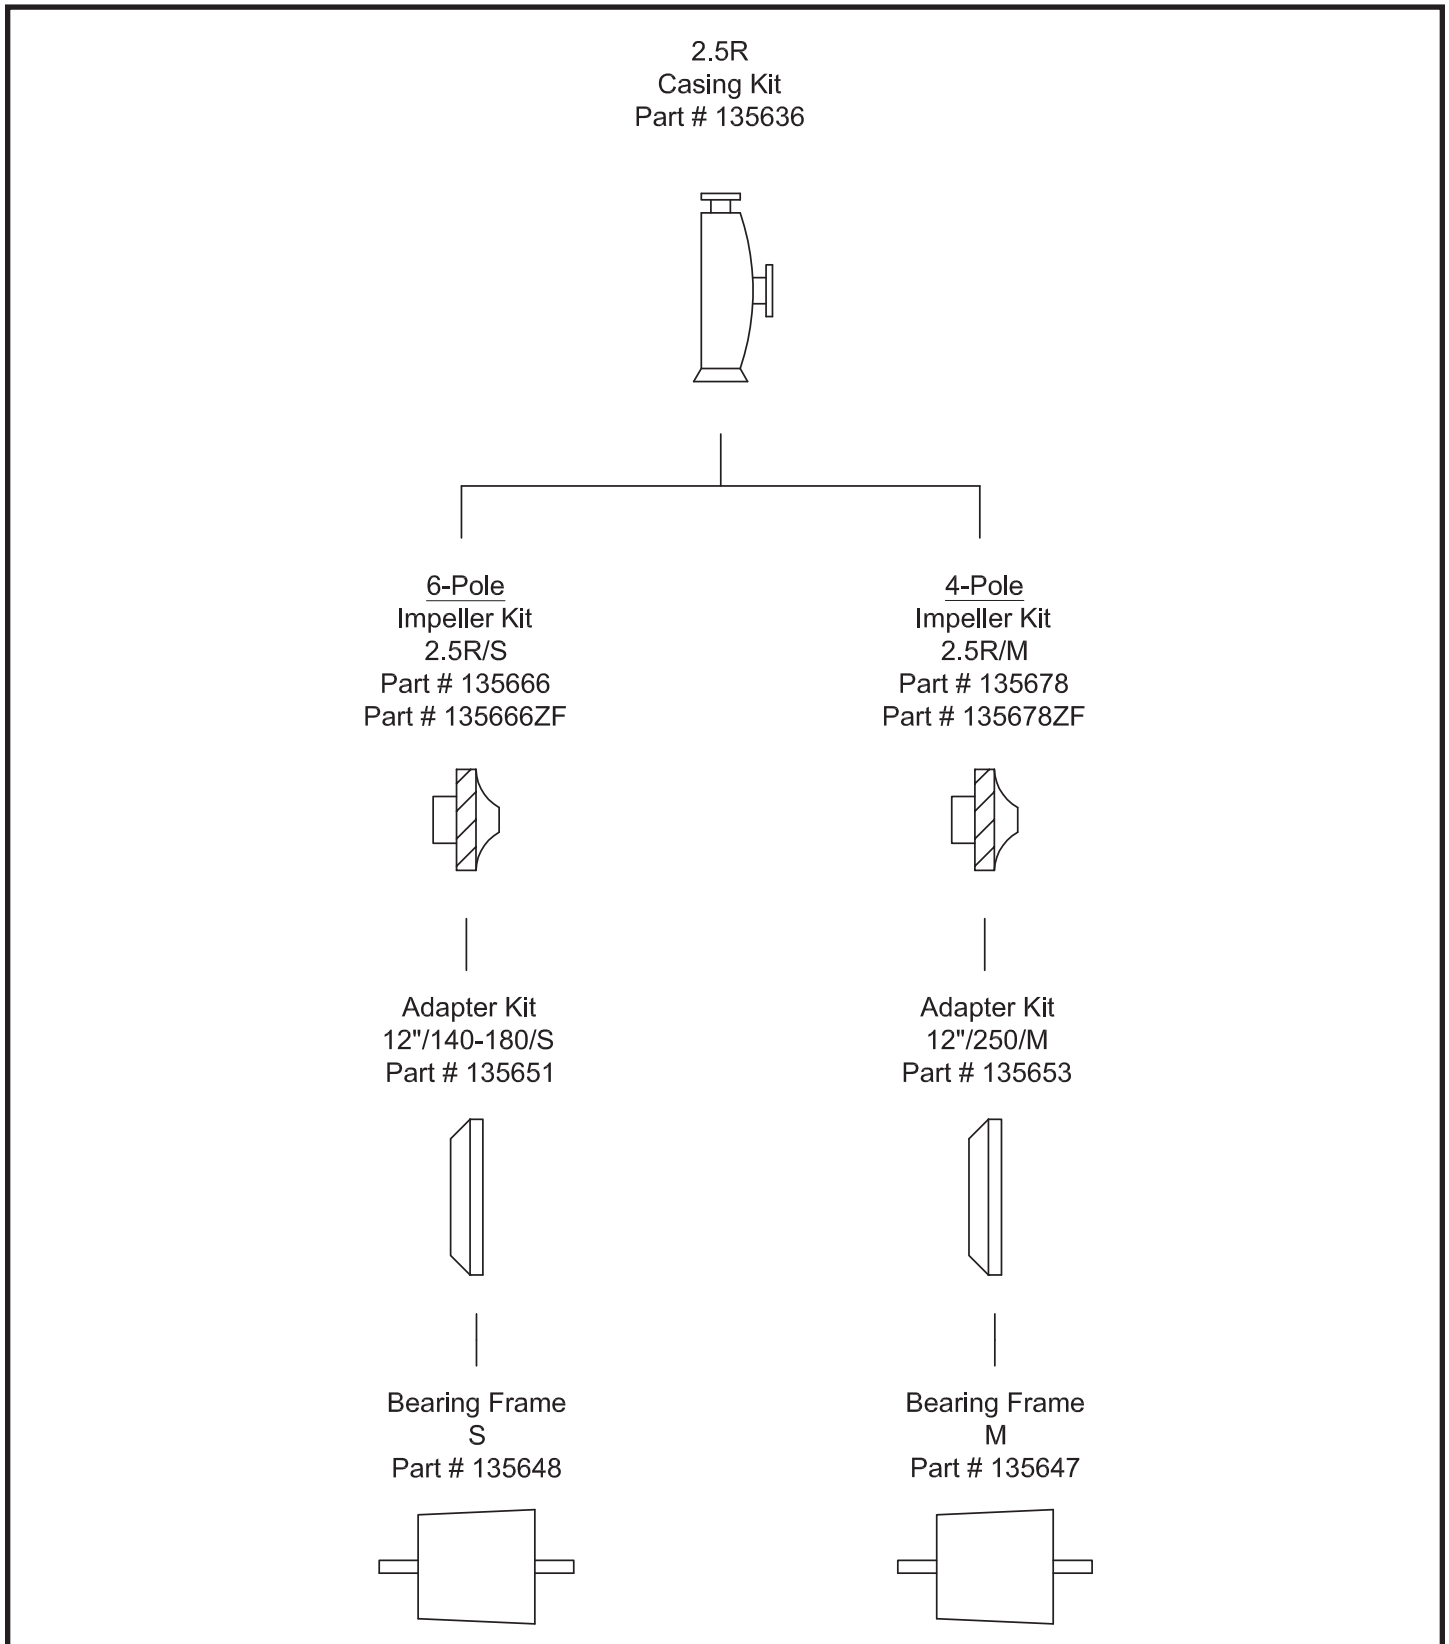

End Suction Back Pull-Out