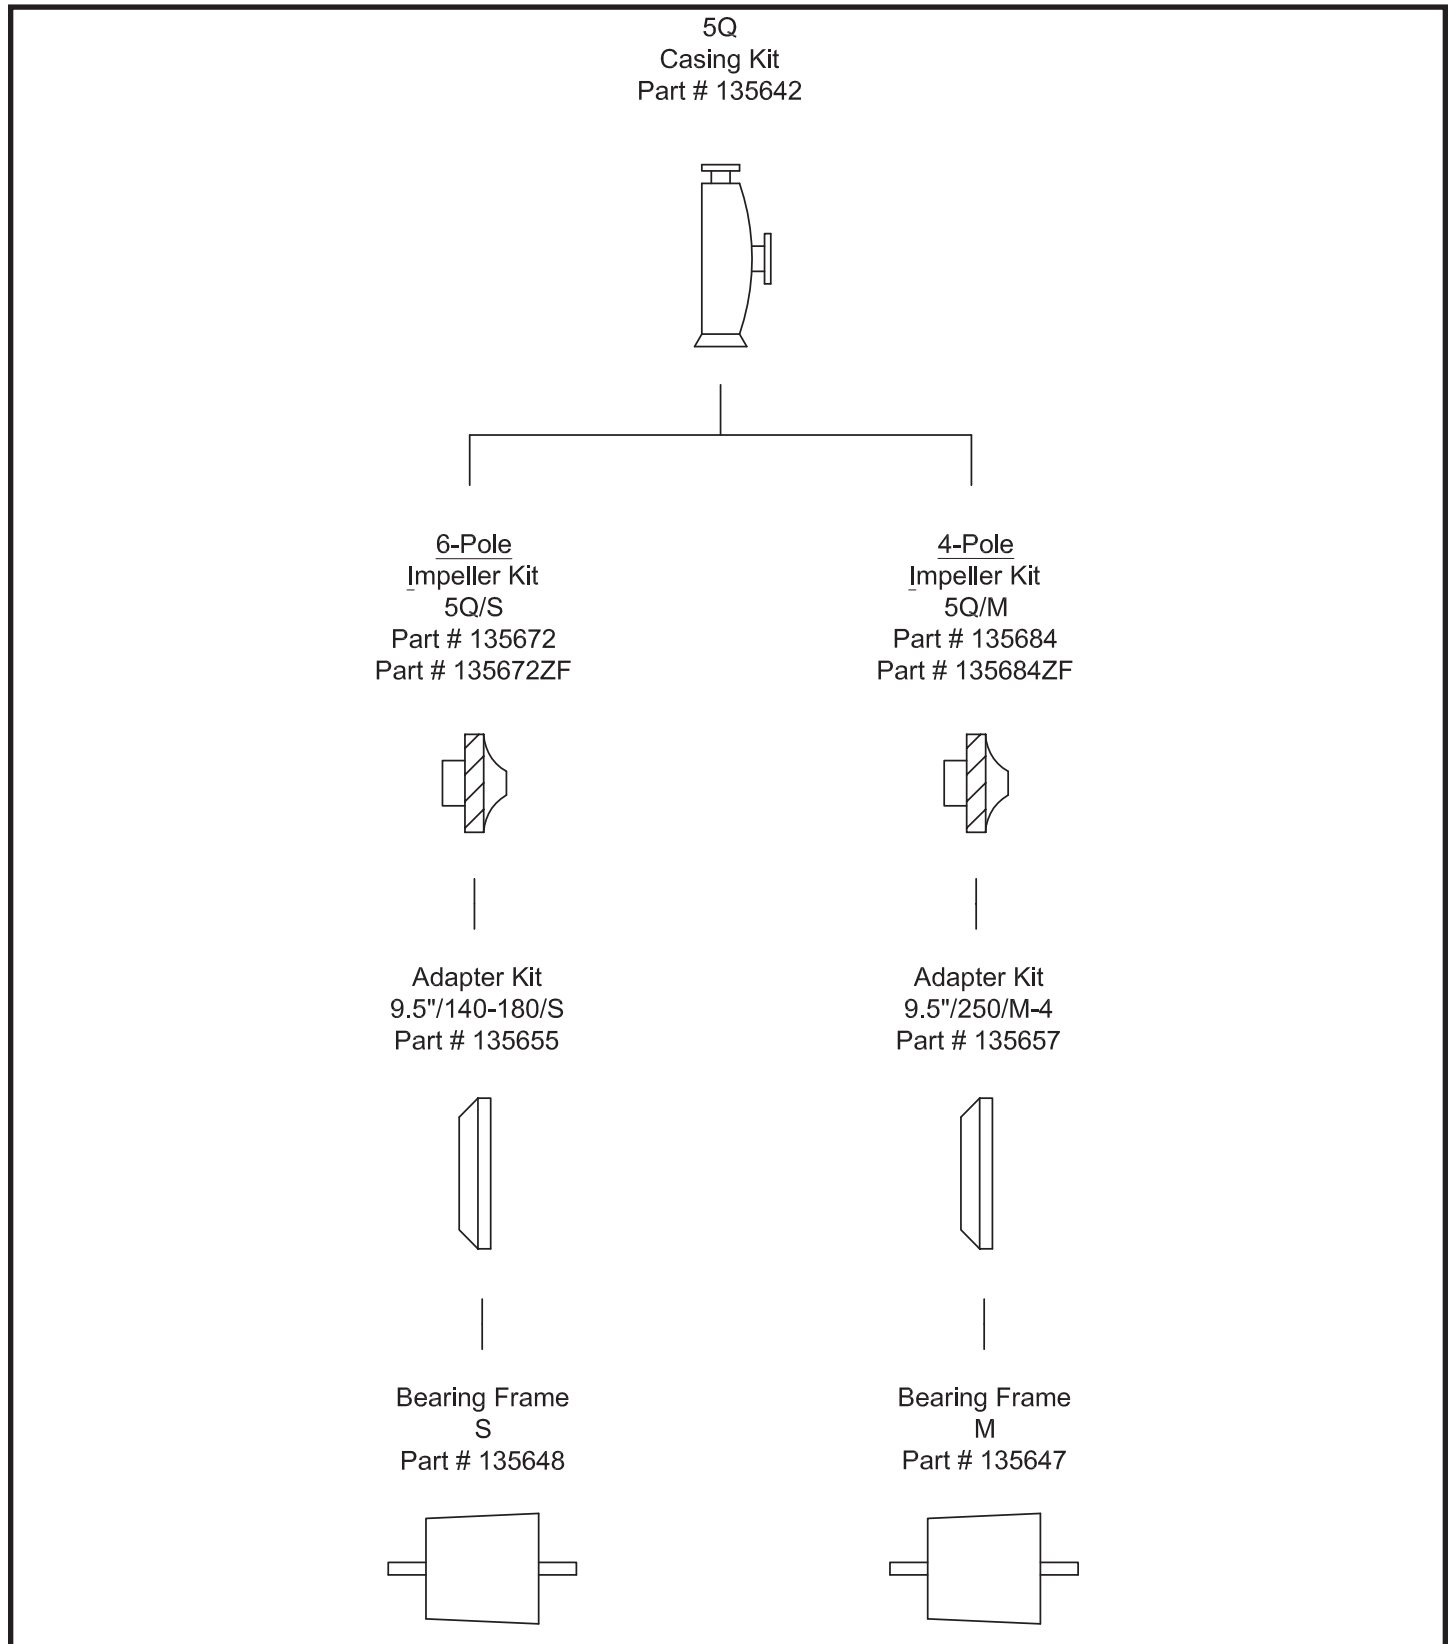

Adapter Kit
13"/250/M
Part # 135649

Bearing Frame
M
Part # 135647

Interchangeability Chart

Model 5Q
Bulletin 575

WEINMAN®

www.cranepumps.com

End Suction Back Pull-Out

SECTION 575
PAGE 32
DATE 6/16