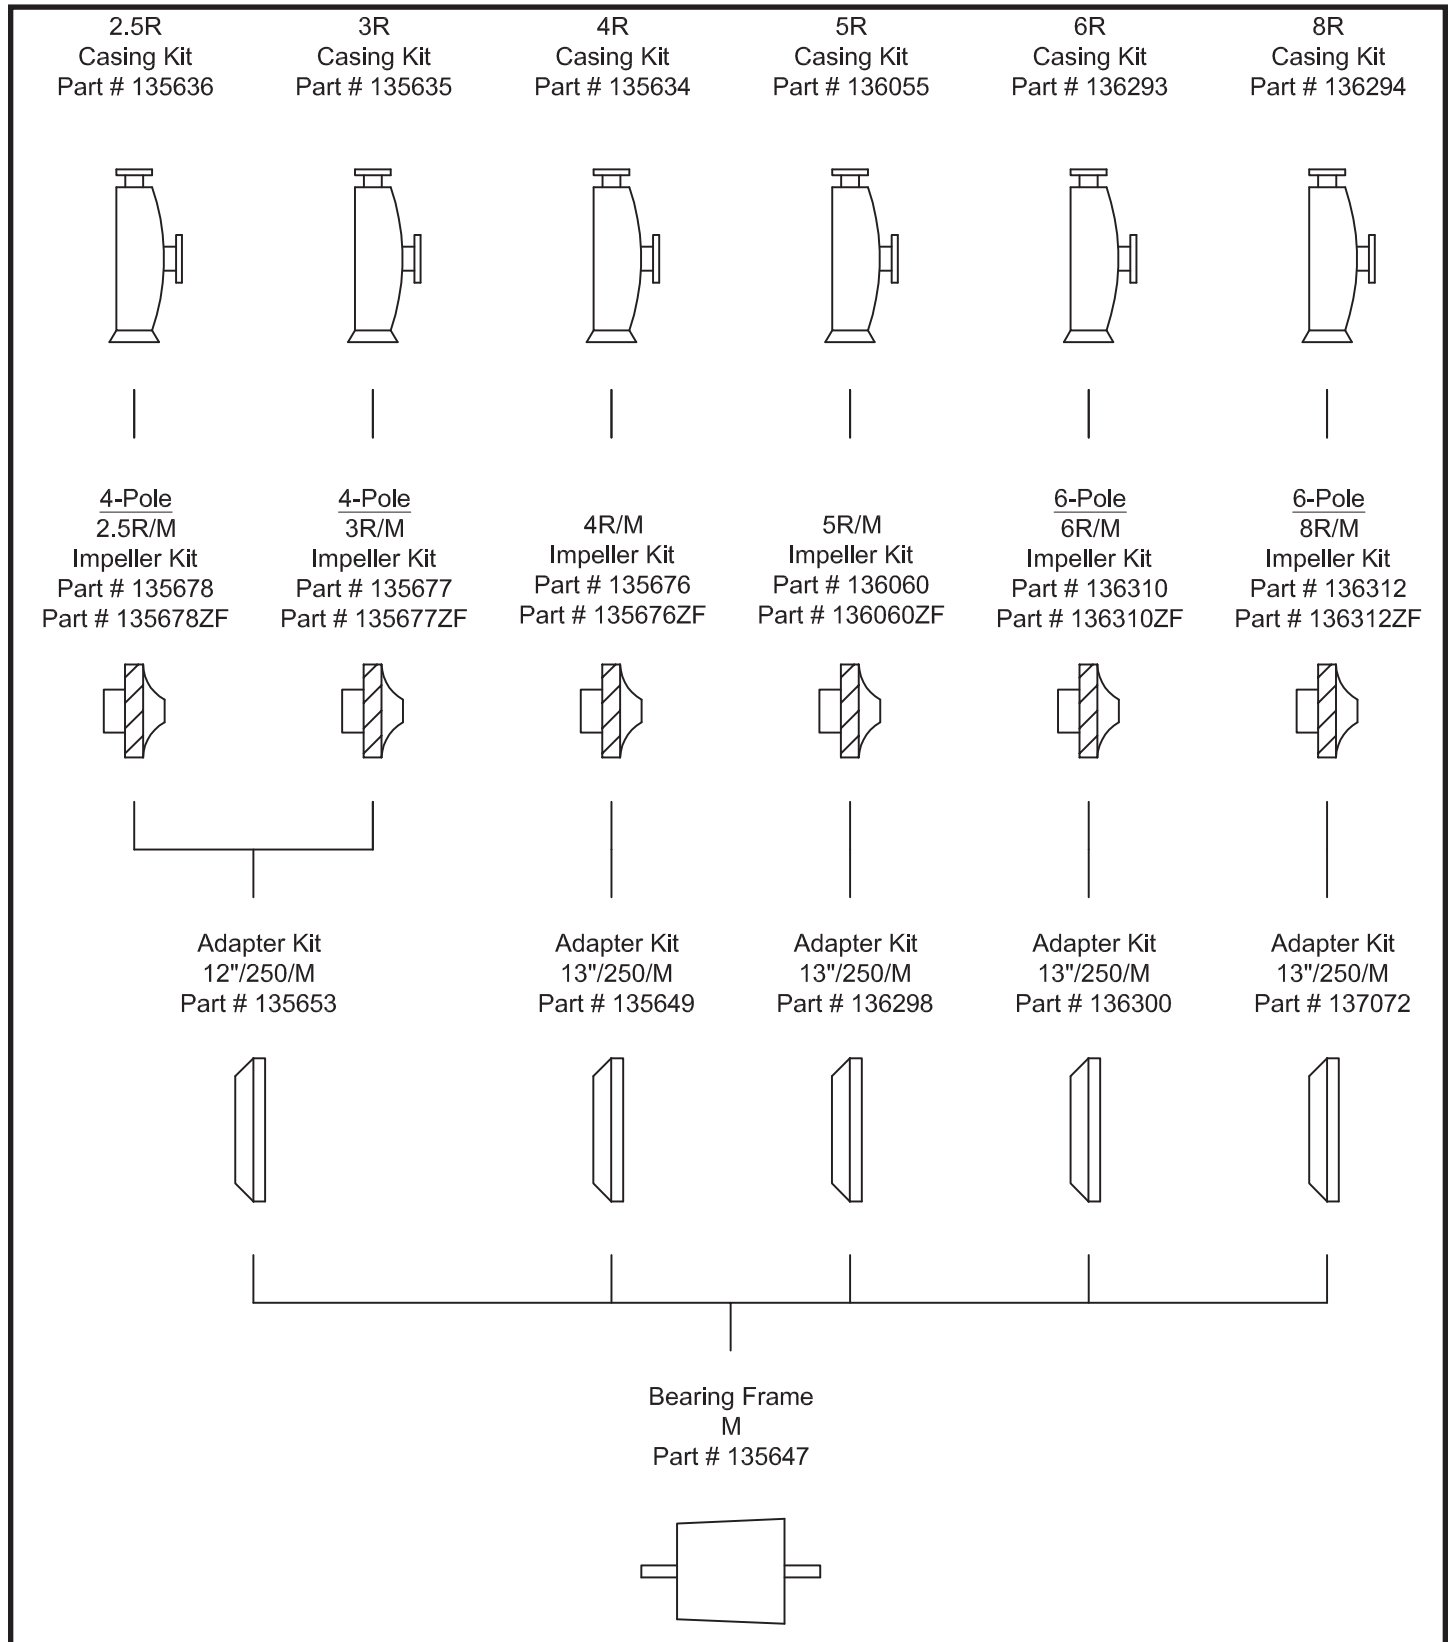

End Suction Back Pull-Out