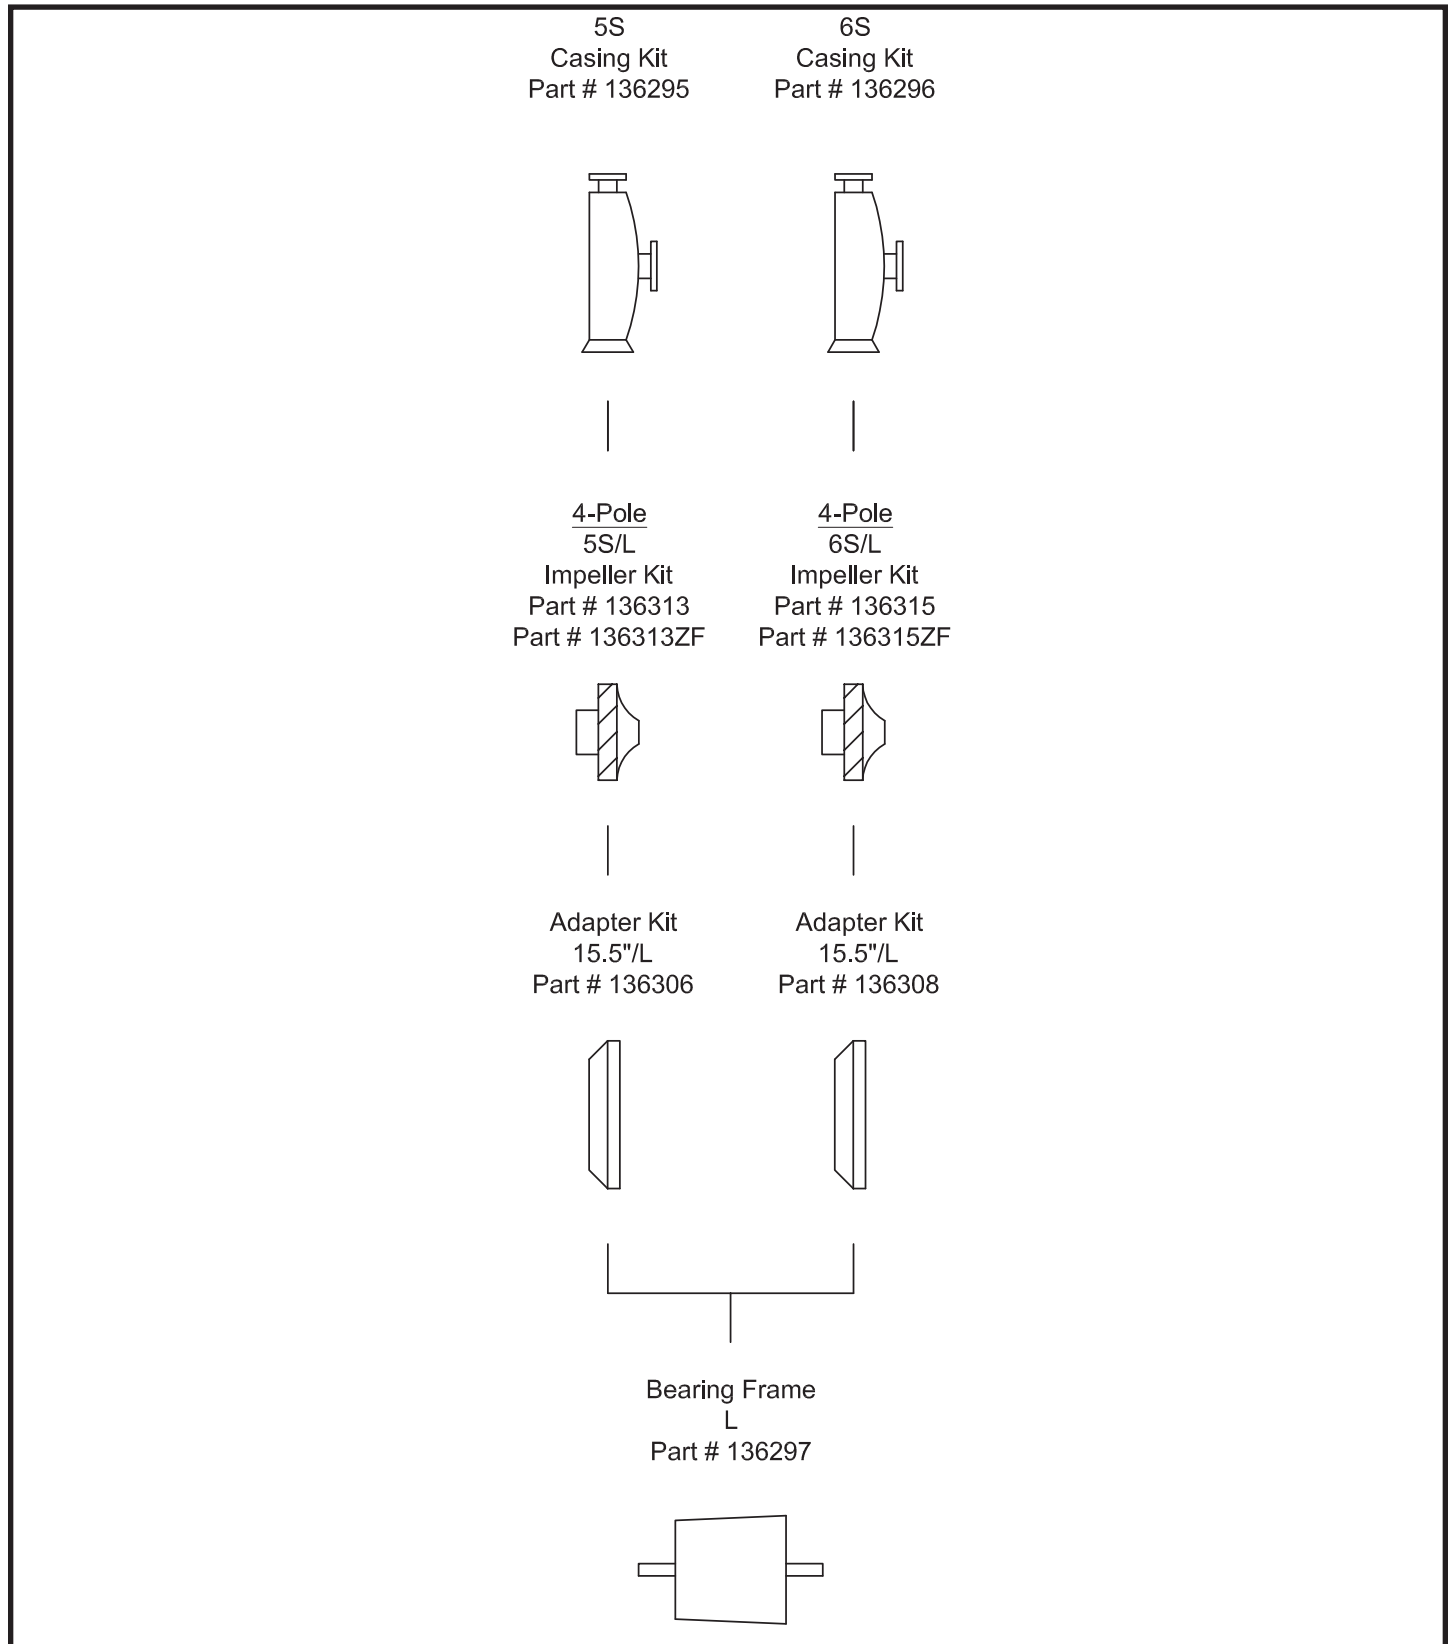

Interchangeability Chart

Type S, Large Bearing Frame
Bulletin 575

WEINMAN®

www.cranepumps.com

End Suction Back Pull-Out

SECTION 575
PAGE 16
DATE 6/16

CRANE
A Crane Co. Company

PUMPS & SYSTEMS

USA: (937) 778-8947 • Canada: (905) 457-6223 • International: (937) 615-3598