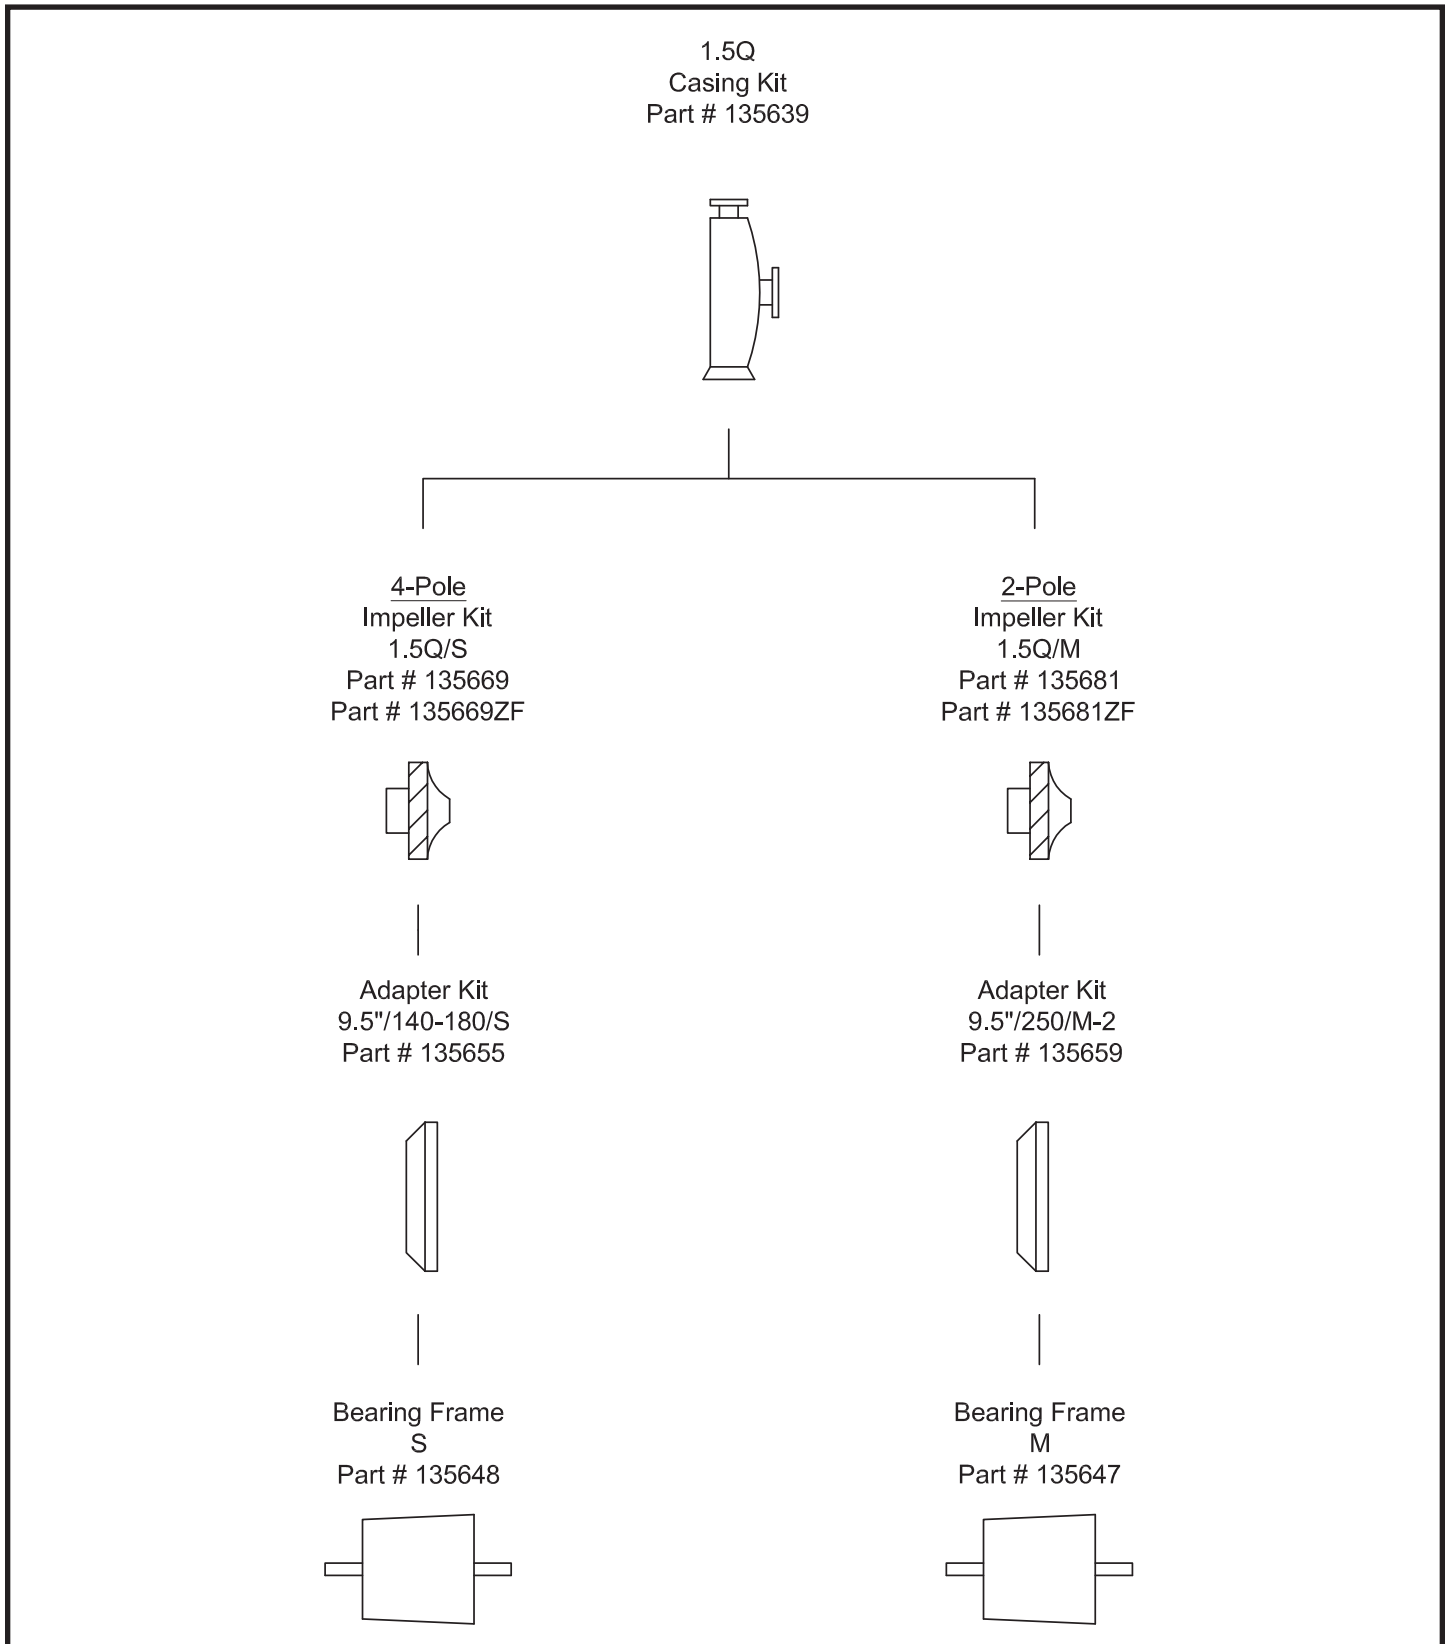

SECTION 575
PAGE 18
DATE 6/16

CRANE®

A Crane Co. Company

PUMPS & SYSTEMS

USA: (937) 778-8947 • Canada: (905) 457-6223 • International: (937) 615-3598

End Suction Back Pull-Out

Interchangeability Chart

Model 1.5R
Bulletin 575