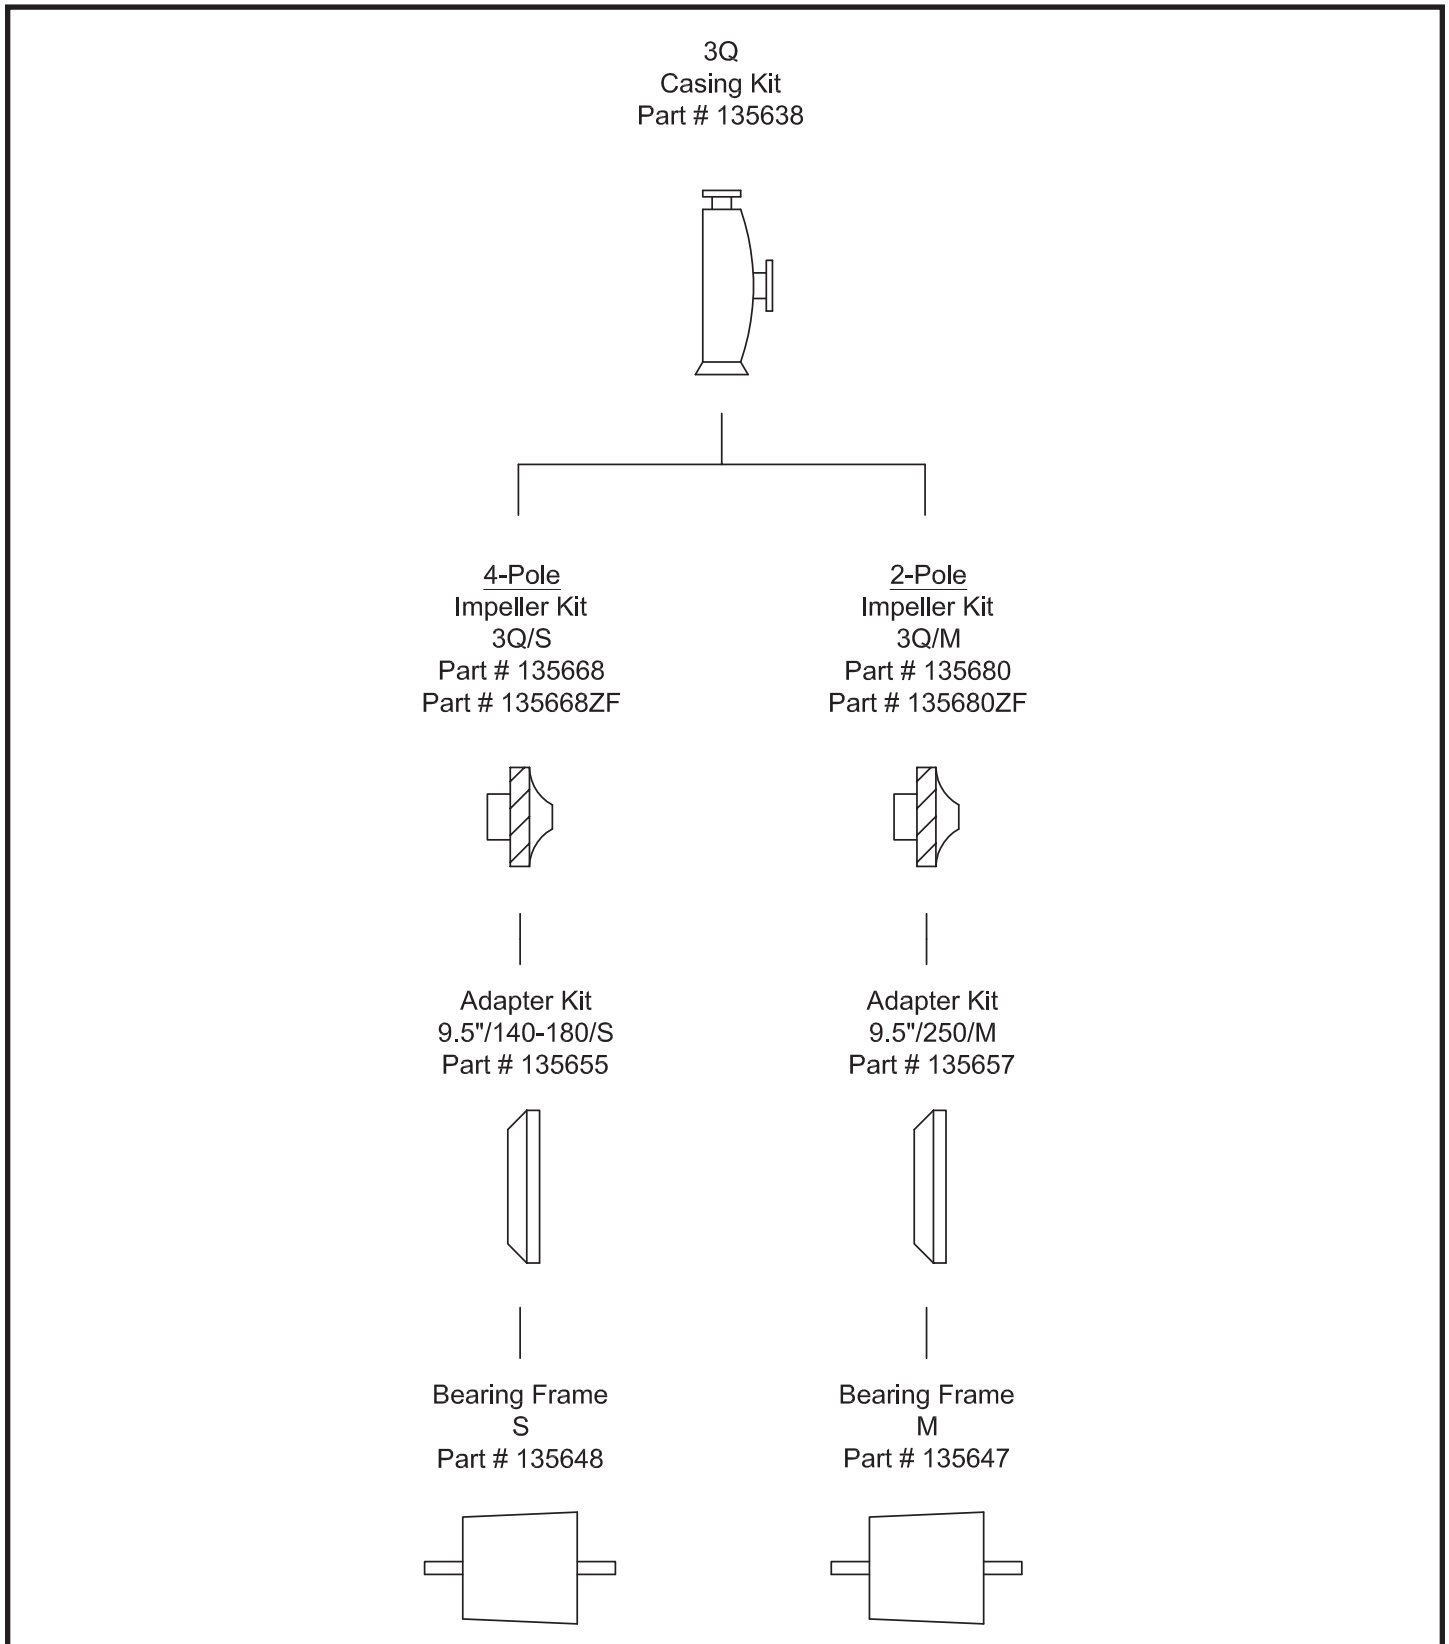

WEINMAN®

www.cranepumps.com

End Suction Back Pull-Out

SECTION 575
PAGE 26
DATE 6/16

CRANE
A Crane Co. Company

PUMPS & SYSTEMS

USA: (937) 778-8947 • Canada: (905) 457-6223 • International: (937) 615-3598

End Suction Back Pull-Out