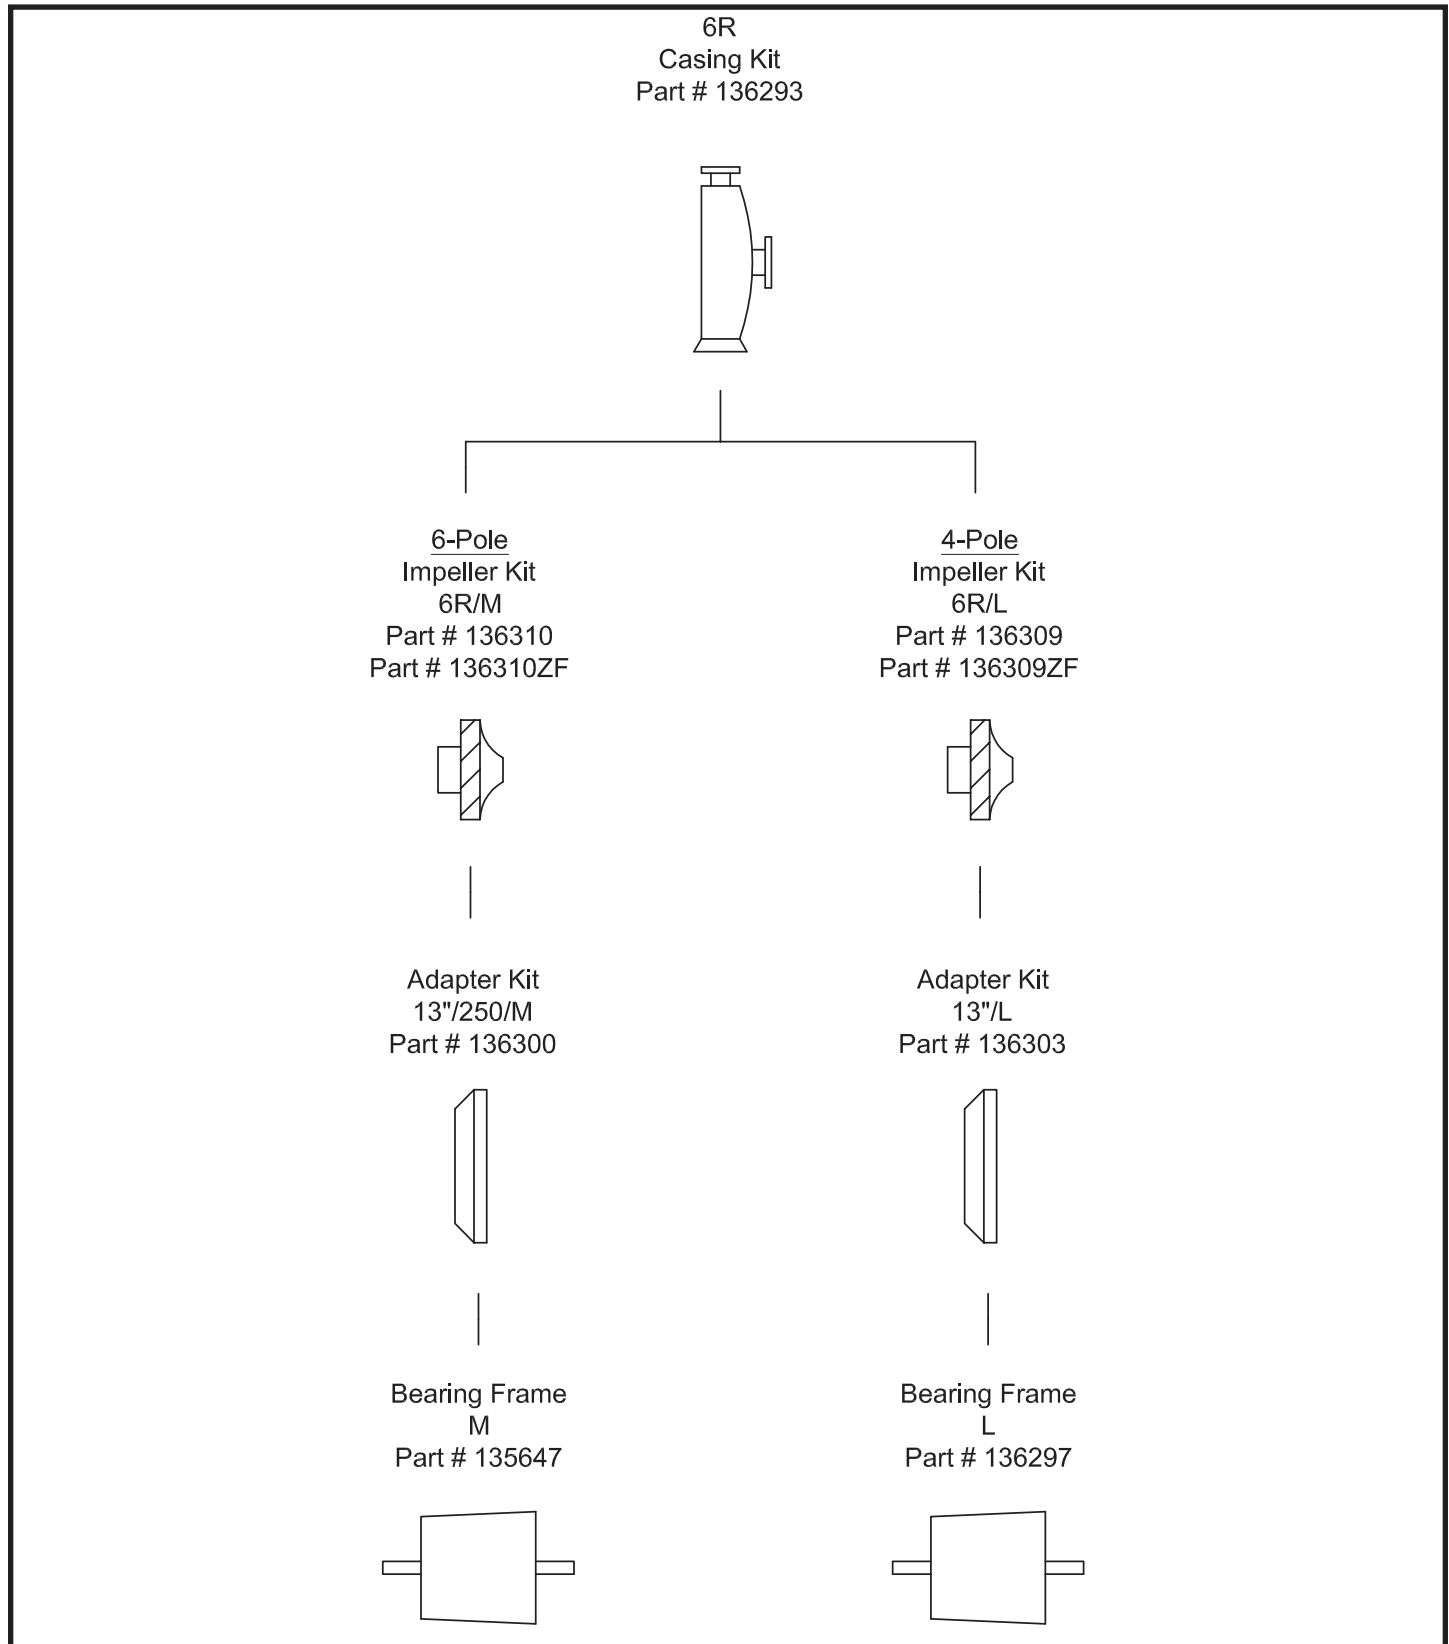

Adapter Kit
9.5"/250/M-4
Part # 135657

Bearing Frame
M
Part # 135647

Interchangeability Chart

Model 6R
Bulletin 575

WEINMAN®

www.cranepumps.com

End Suction Back Pull-Out

SECTION 575
PAGE 36
DATE 6/16