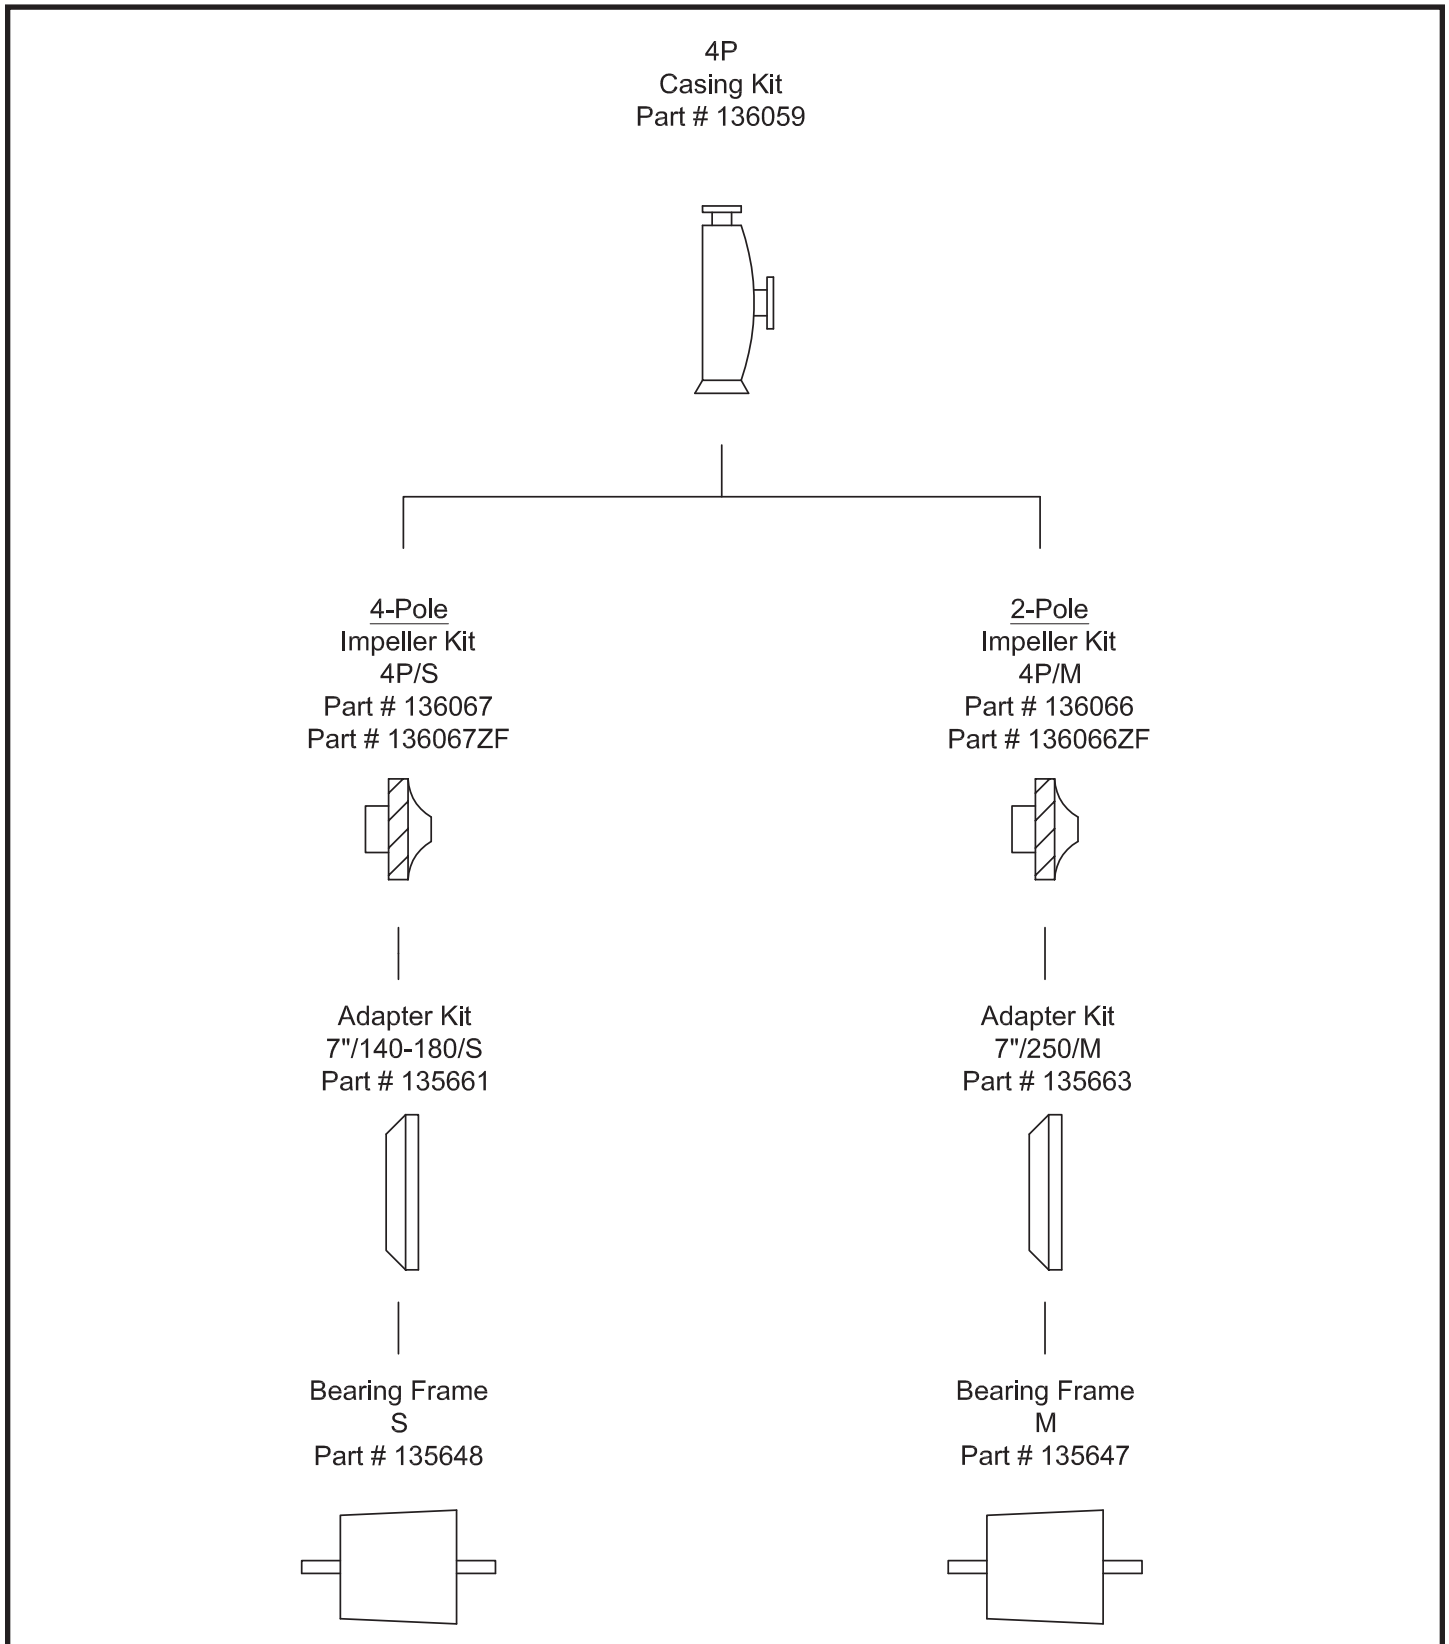

End Suction Back Pull-Out