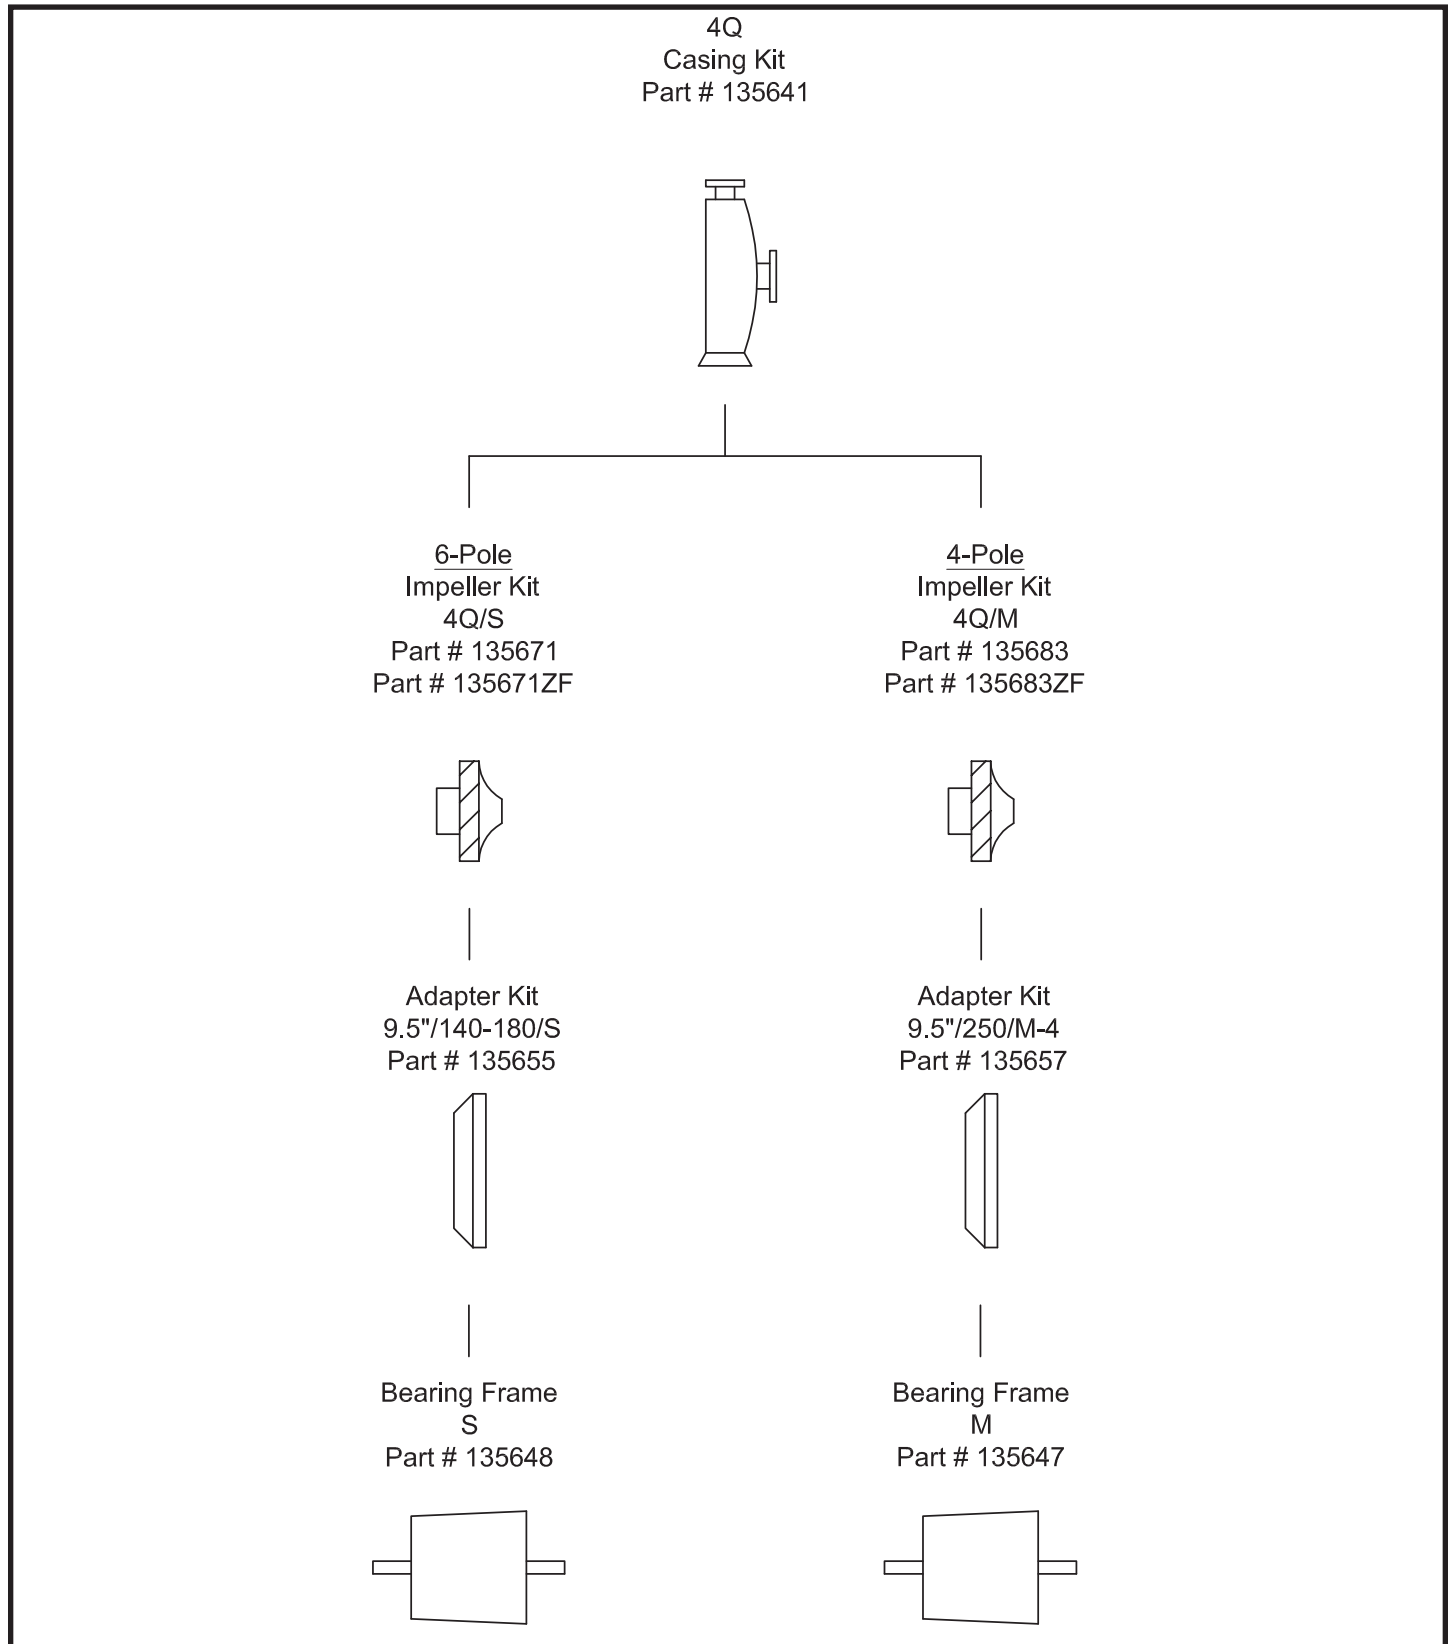

A Crane Co. Company

USA: (937) 778-8947 • Canada: (905) 457-6223 • International: (937) 615-3598

End Suction Back Pull-Out

Interchangeability Chart

Model 4Q
Bulletin 575

WEINMAN®

www.cranepumps.com

End Suction Back Pull-Out