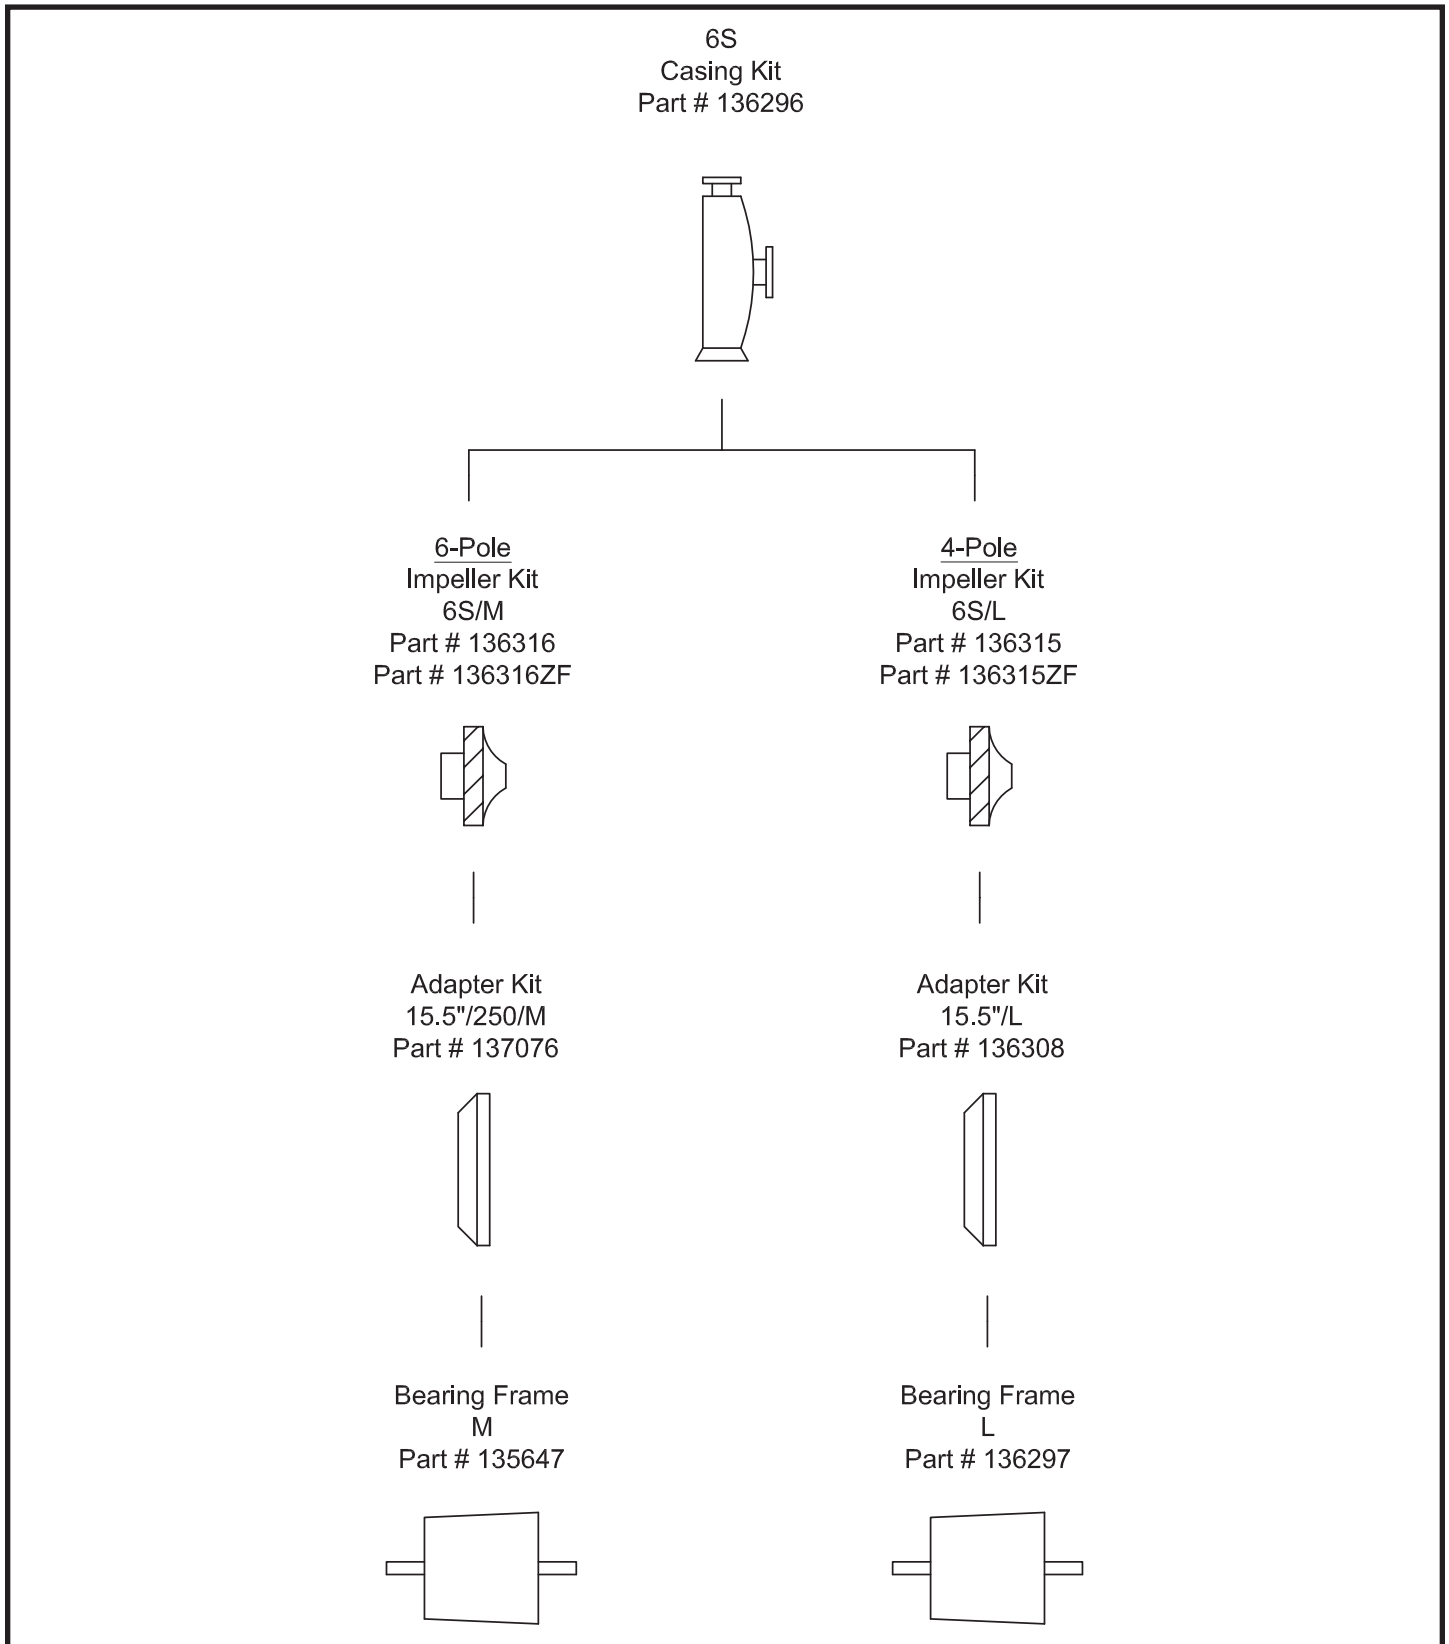

End Suction Back Pull-Out