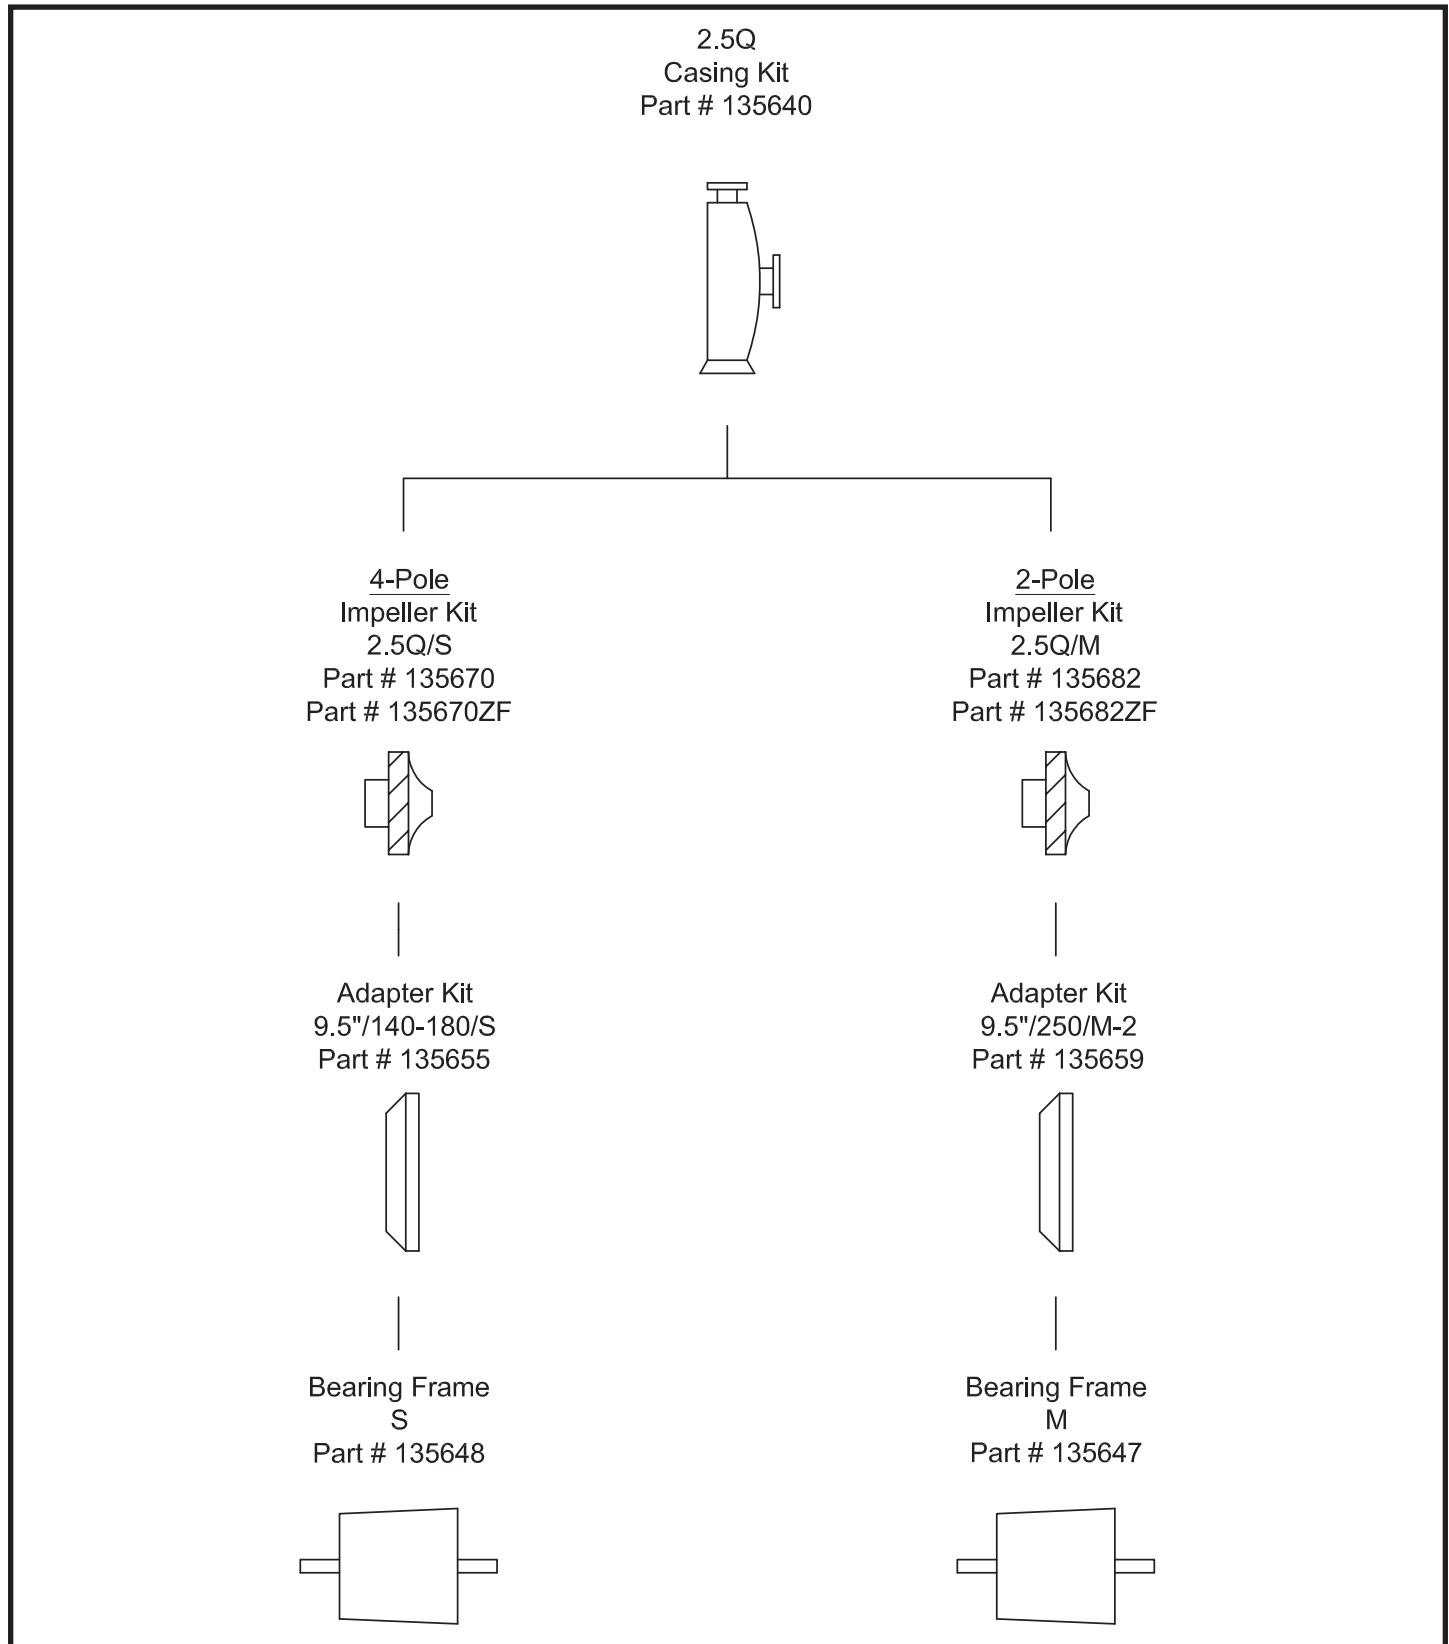

Adapter Kit
7"/140-180/S
Part # 135661

Bearing Frame
S
Part # 135648

Interchangeability Chart

Model 2.5Q

Bulletin 575

WEINMAN®

www.cranepumps.com

End Suction Back Pull-Out