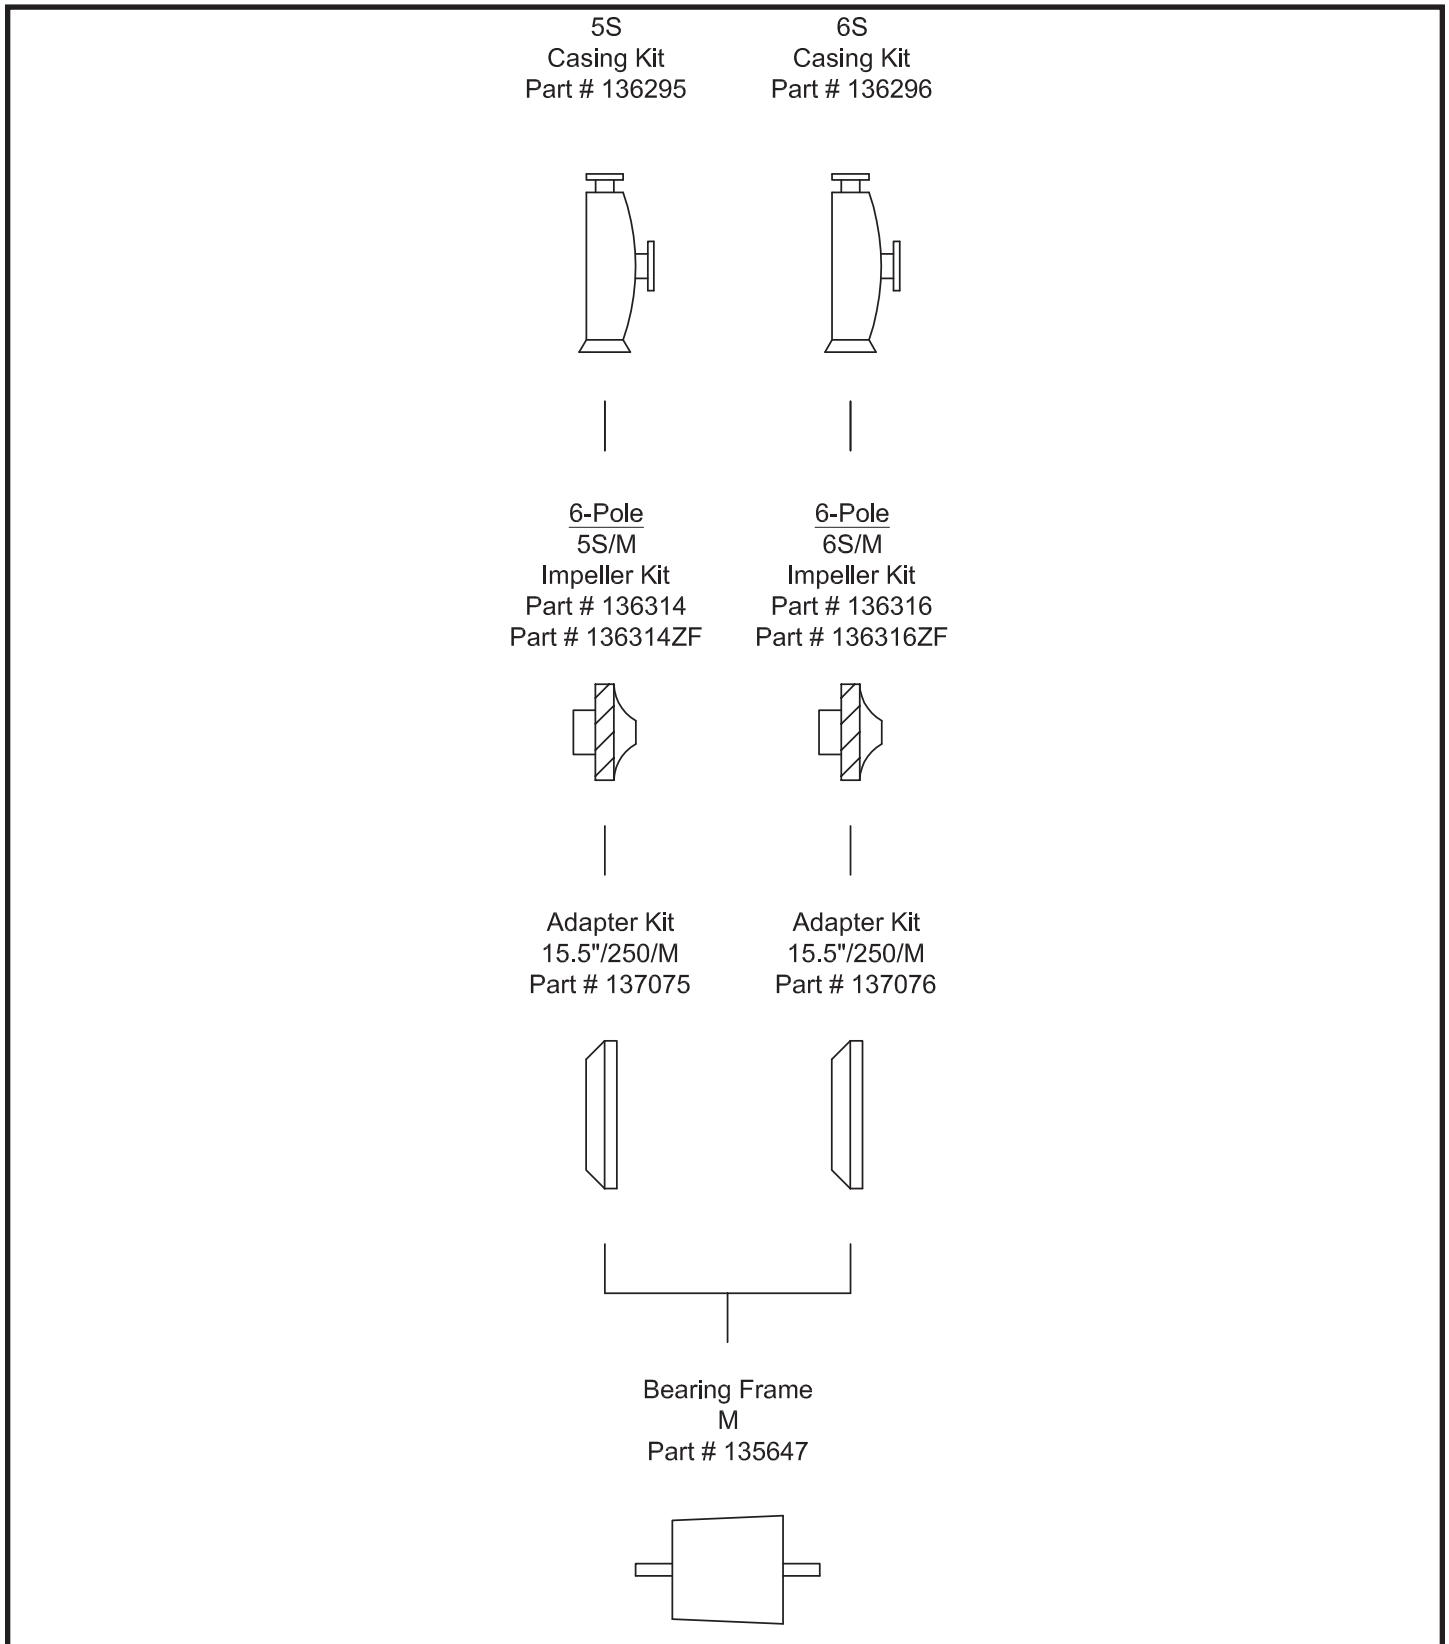

End Suction Back Pull-Out