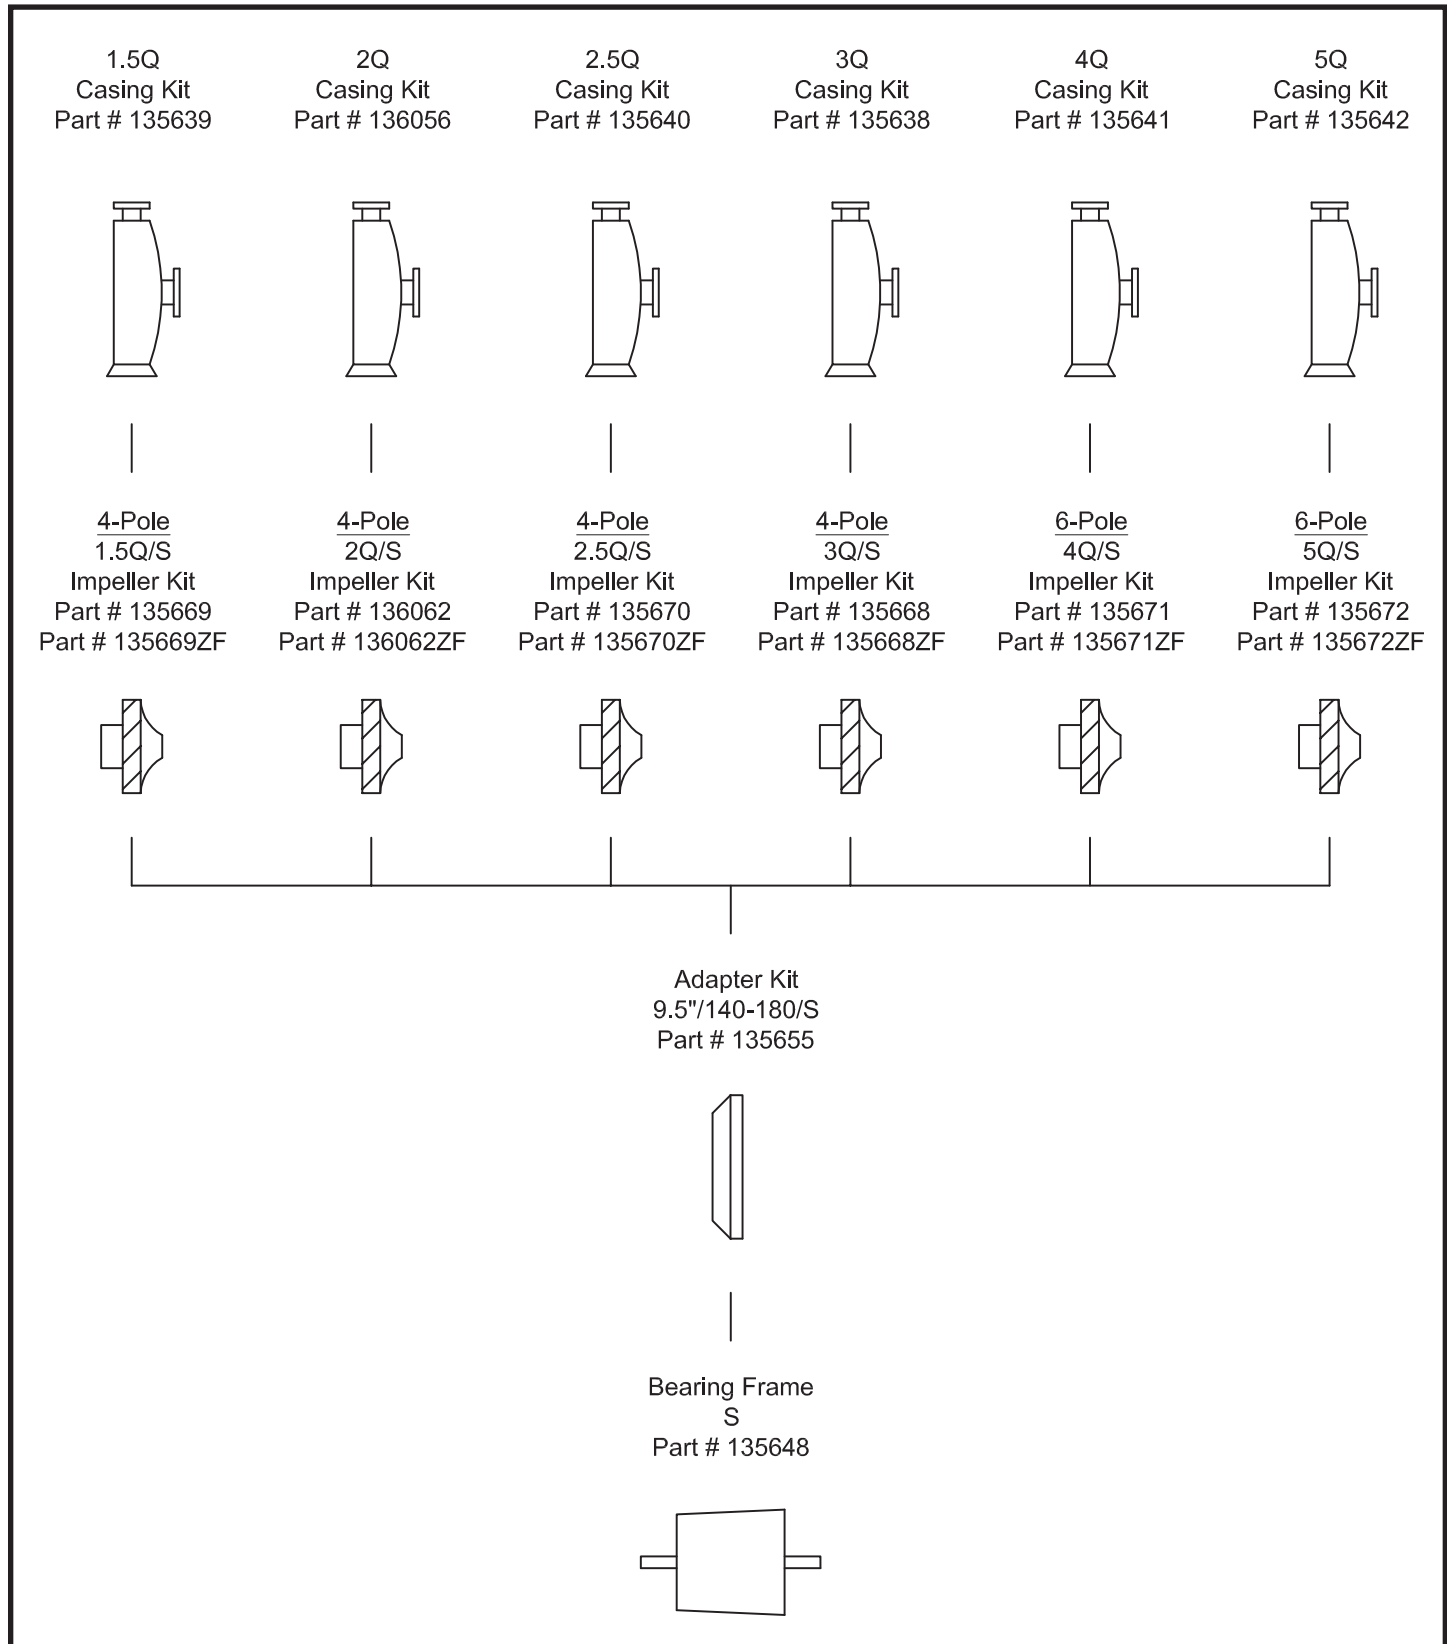

USA: (937) 778-8947 • Canada: (905) 457-6223 • International: (937) 615-3598

End Suction Back Pull-Out

Interchangeability Chart

Type Q, Small Bearing Frame
Bulletin 575

WEINMAN®

www.cranepumps.com

End Suction Back Pull-Out