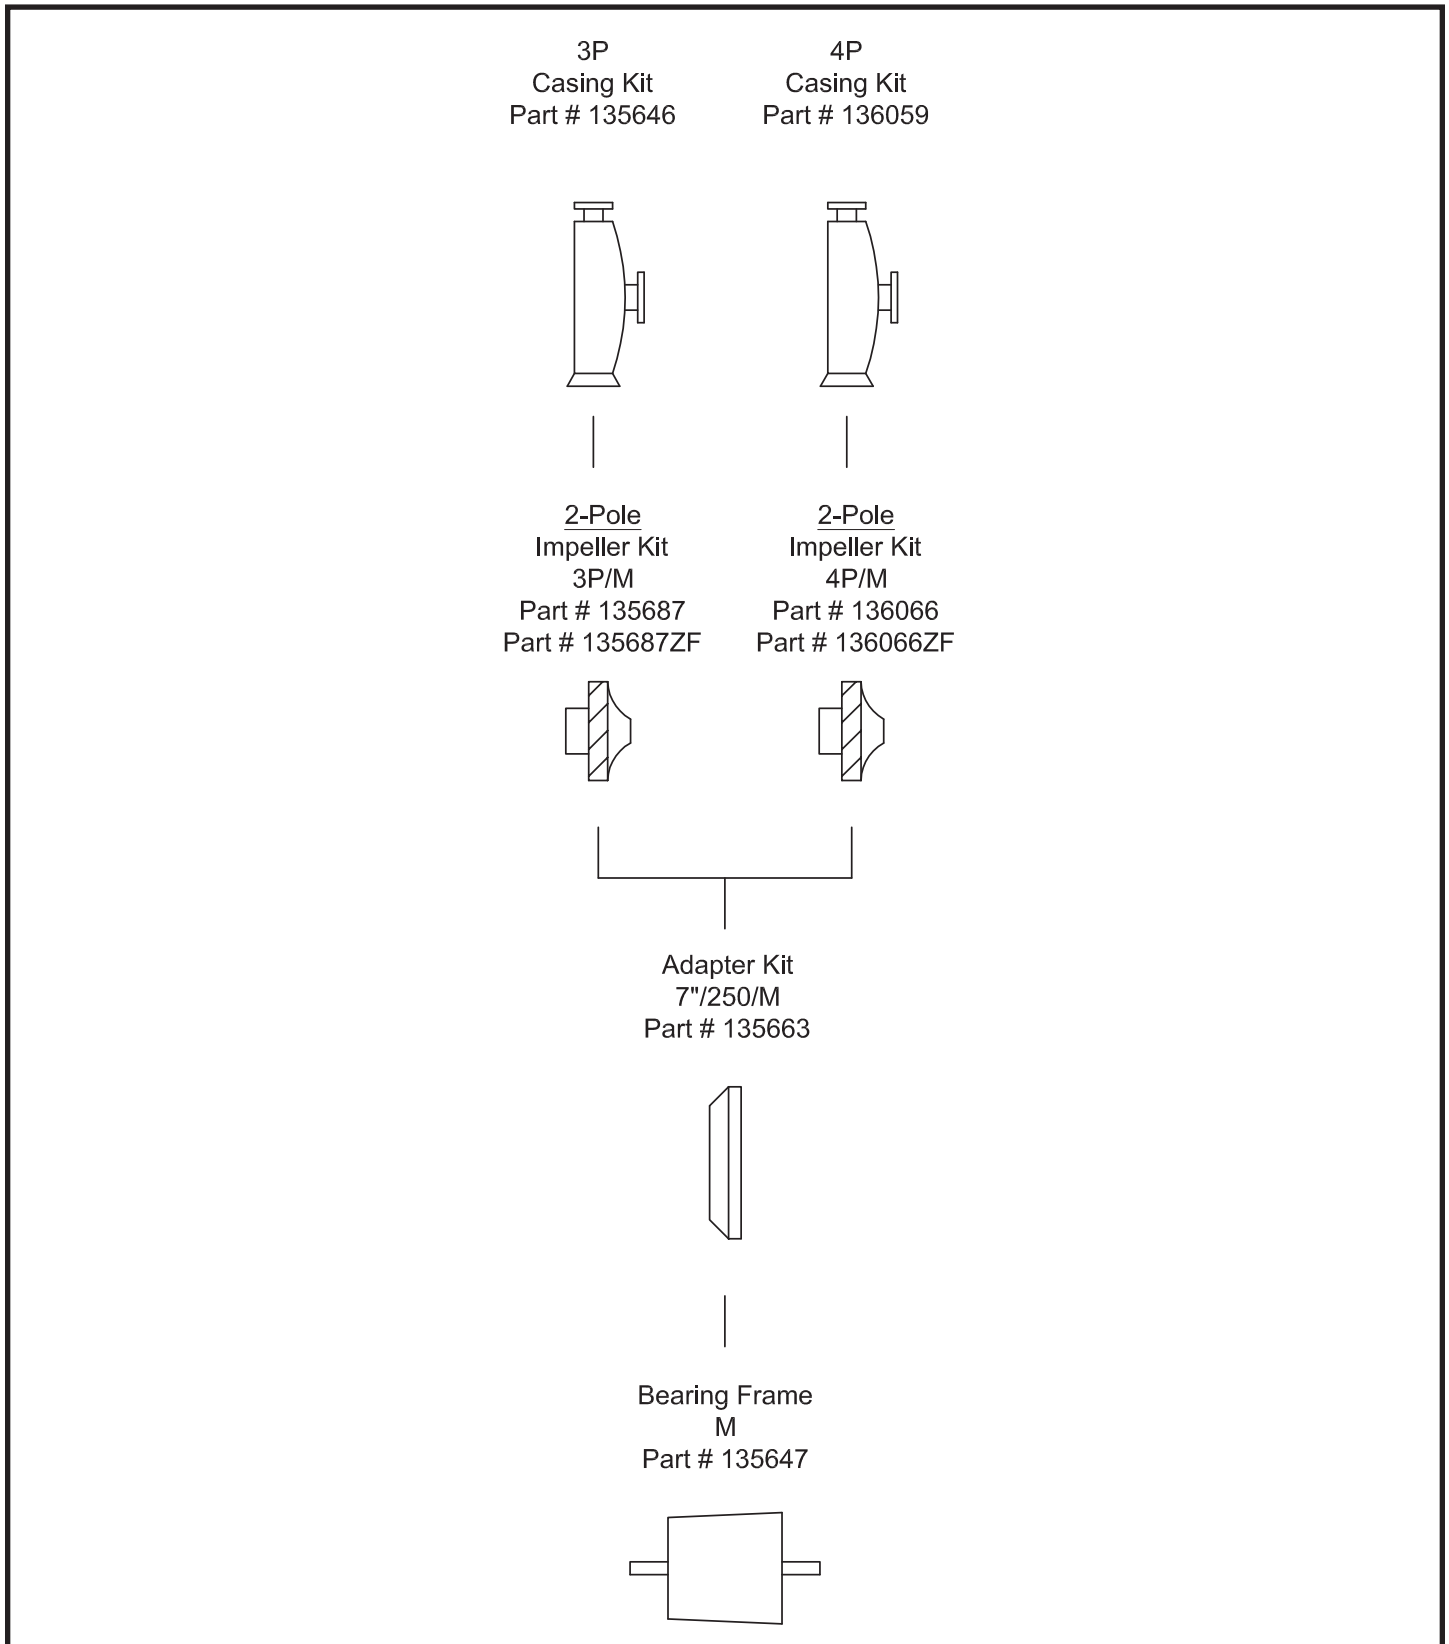

End Suction Back Pull-Out