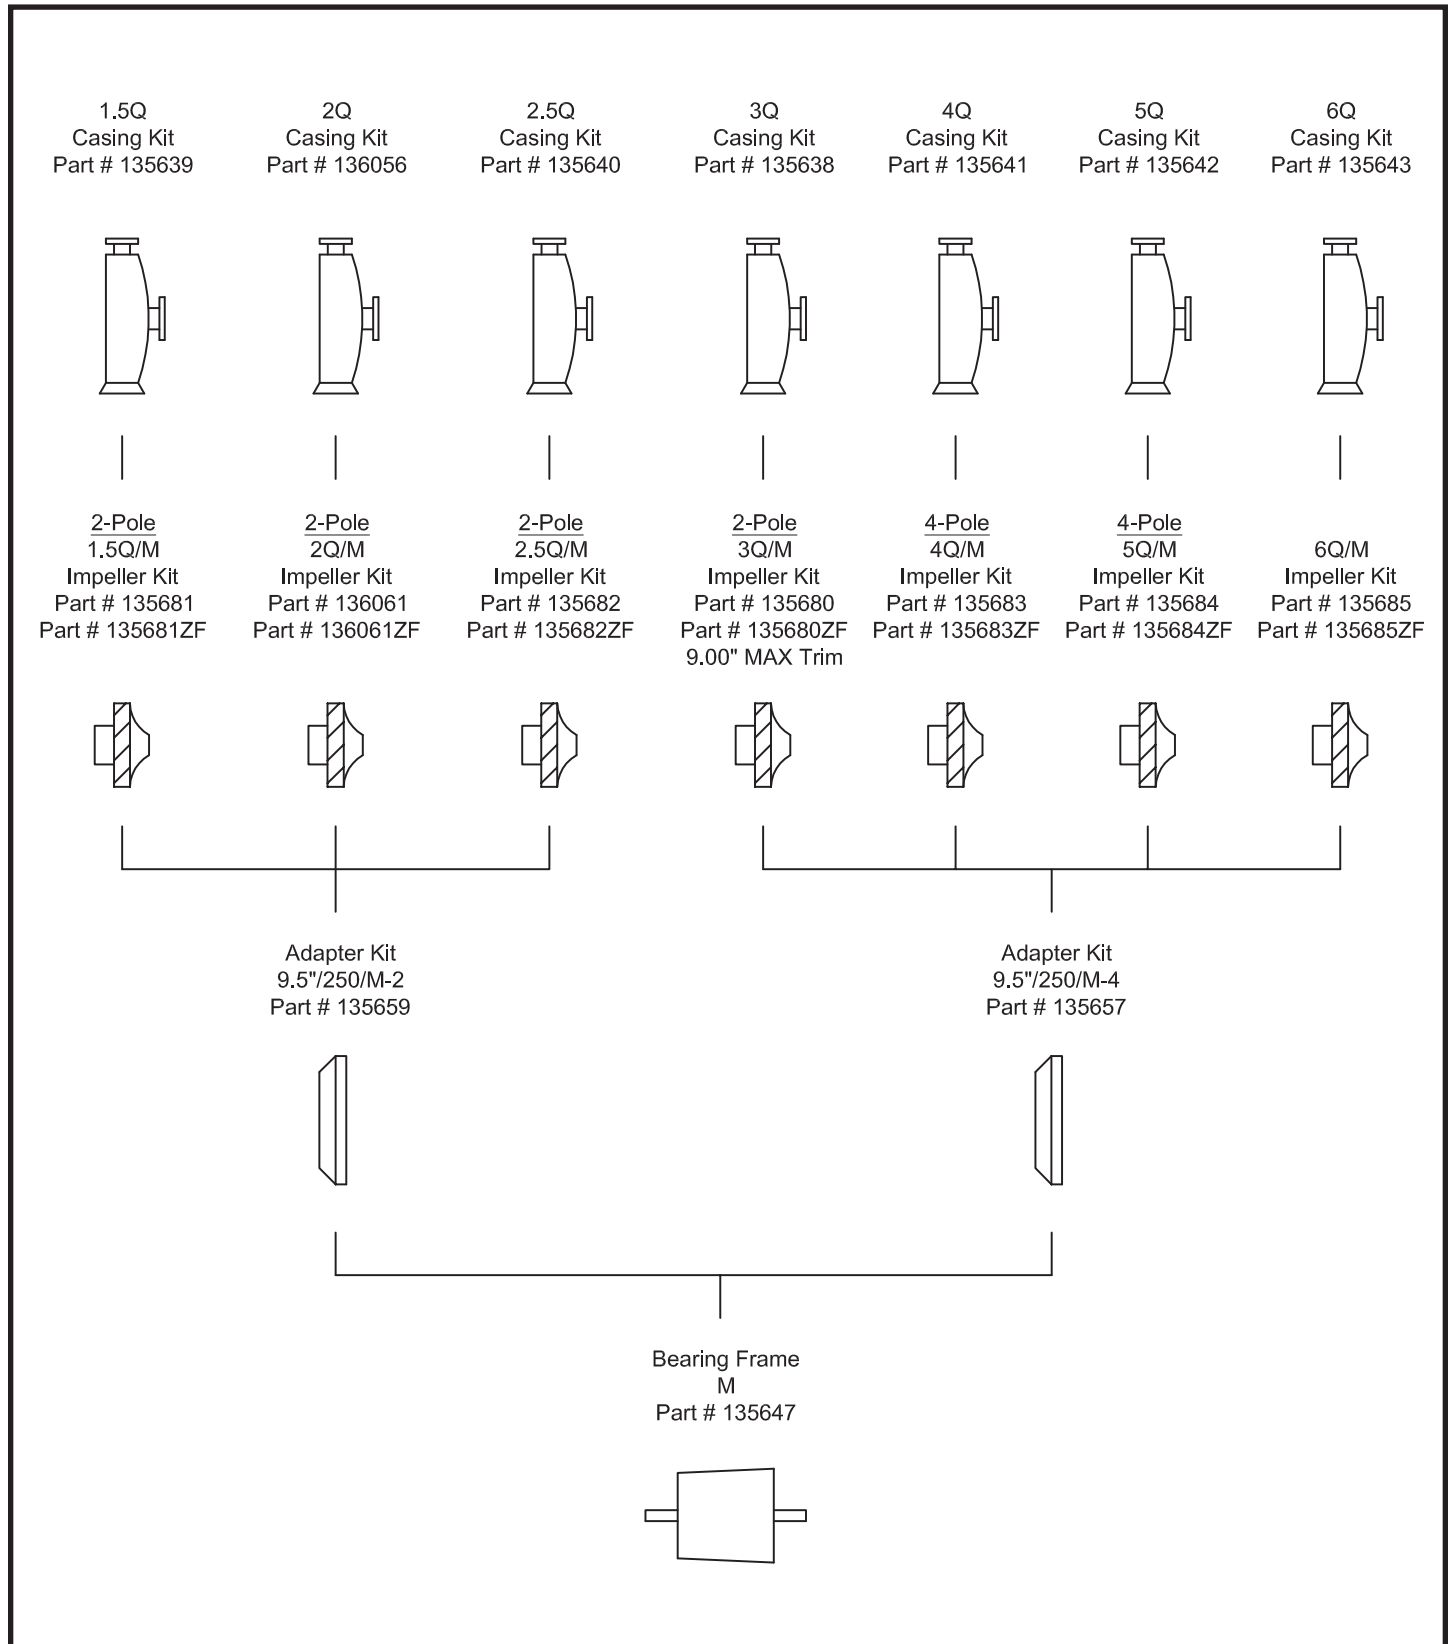

End Suction Back Pull-Out