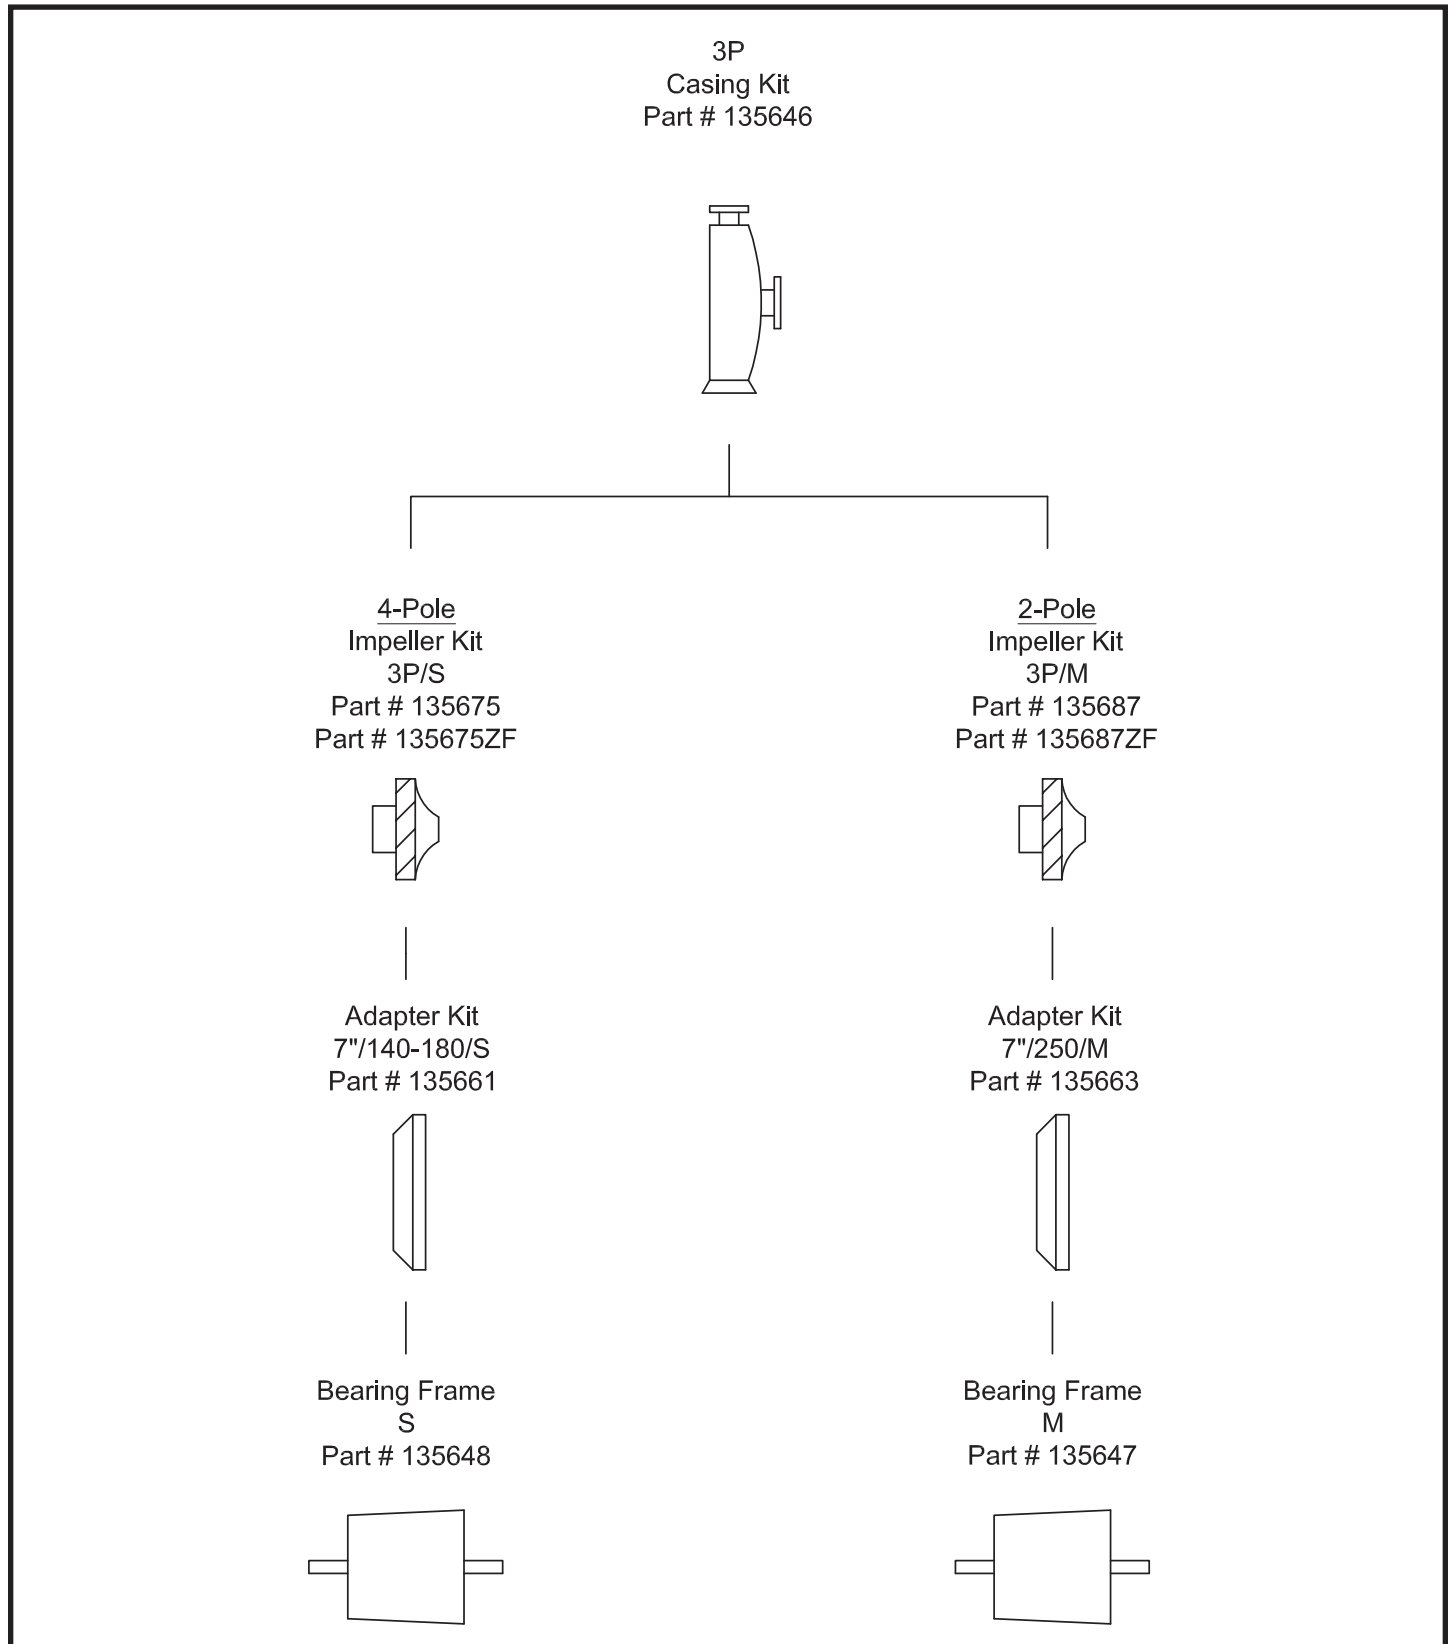

Interchangeability Chart

Model 3P
Bulletin 575

WEINMAN®

www.cranepumps.com

End Suction Back Pull-Out

SECTION 575
PAGE 26
DATE 6/16

CRANE
A Crane Co. Company

PUMPS & SYSTEMS

USA: (937) 778-8947 • Canada: (905) 457-6223 • International: (937) 615-3598