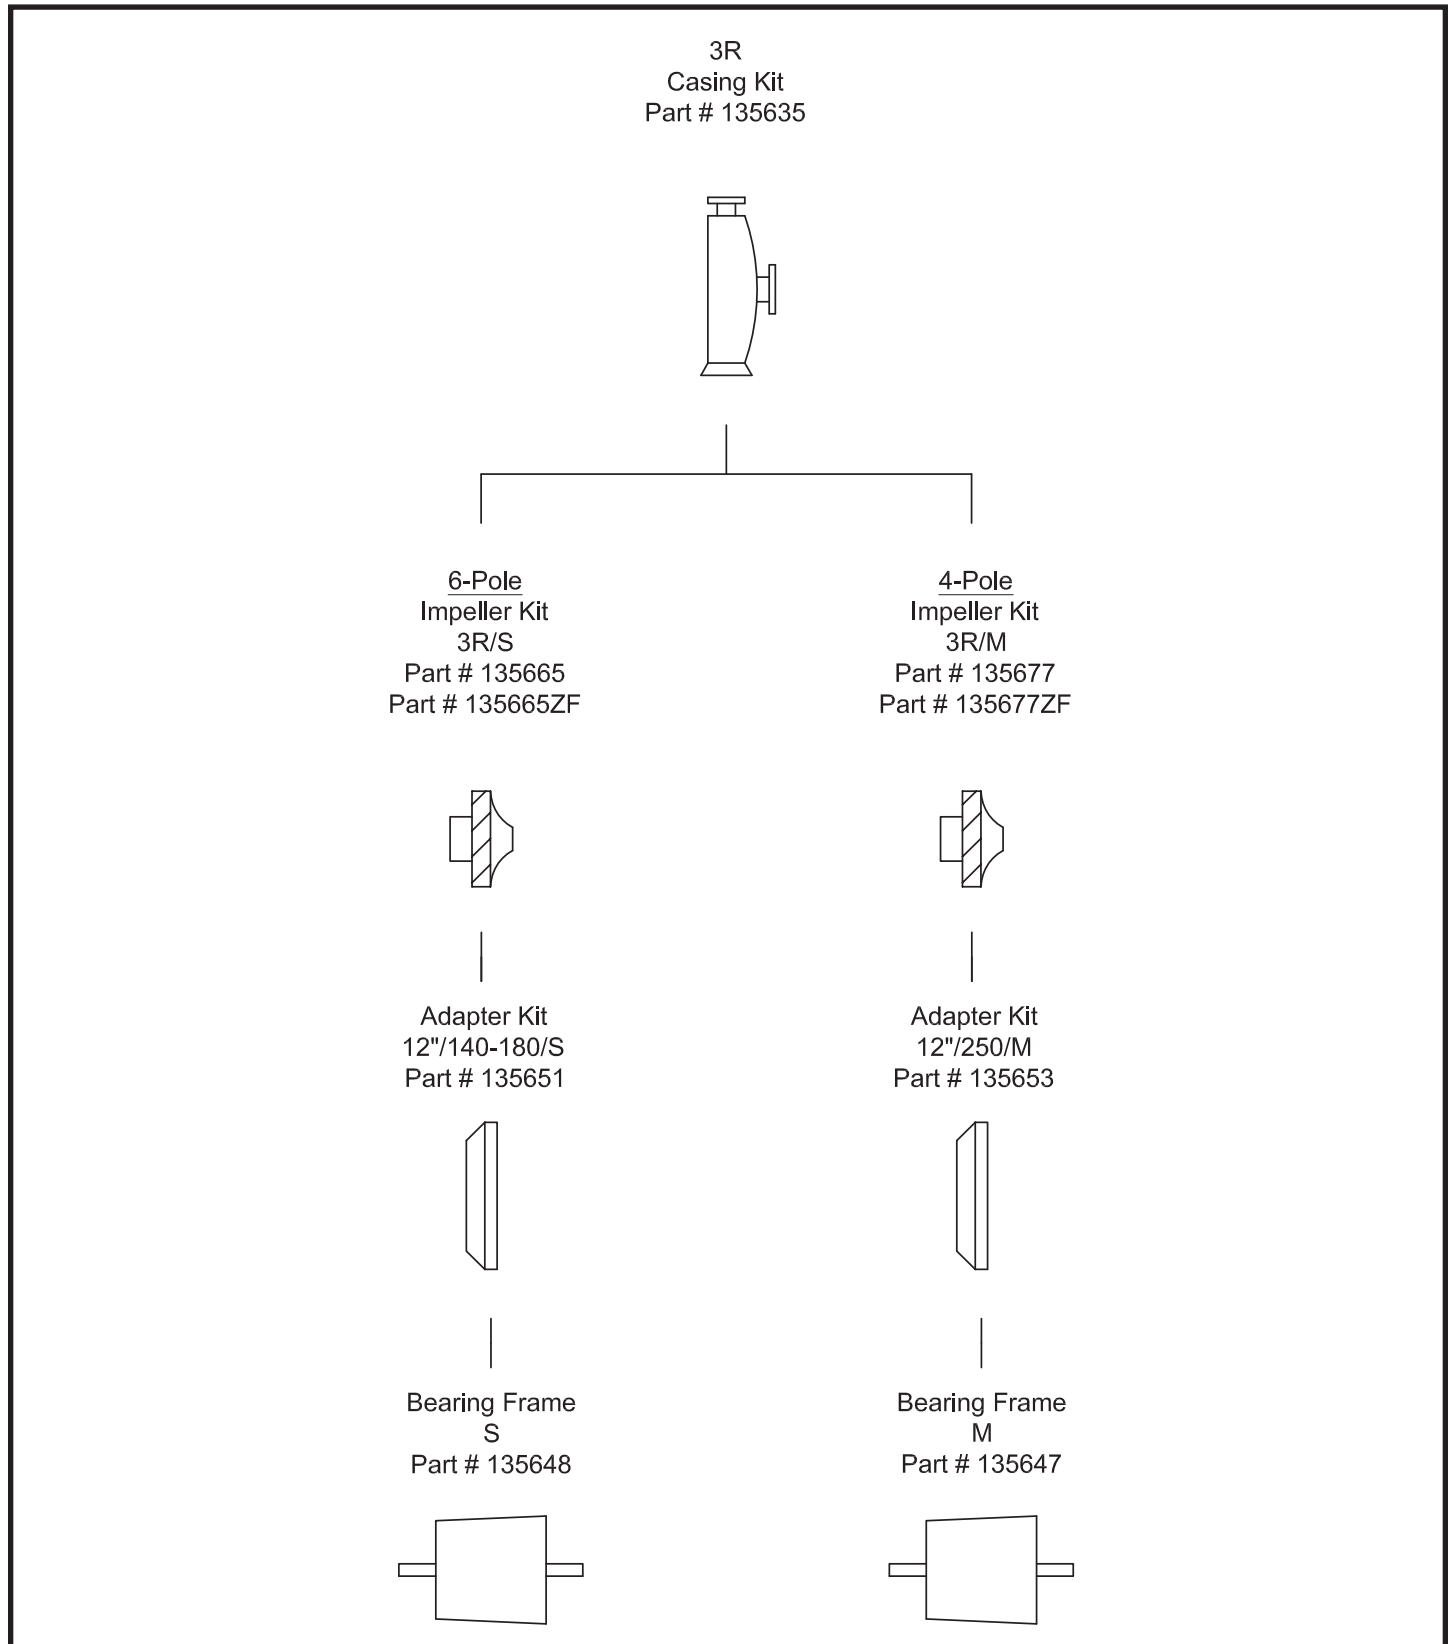

Interchangeability Chart

Model 3R
Bulletin 575

WEINMAN®

www.cranepumps.com

End Suction Back Pull-Out

SECTION 575
PAGE 28
DATE 6/16

CRANE
A Crane Co. Company

PUMPS & SYSTEMS

A Crane Co. Company

USA: (937) 778-8947 • Canada: (905) 457-6223 • International: (937) 615-3598