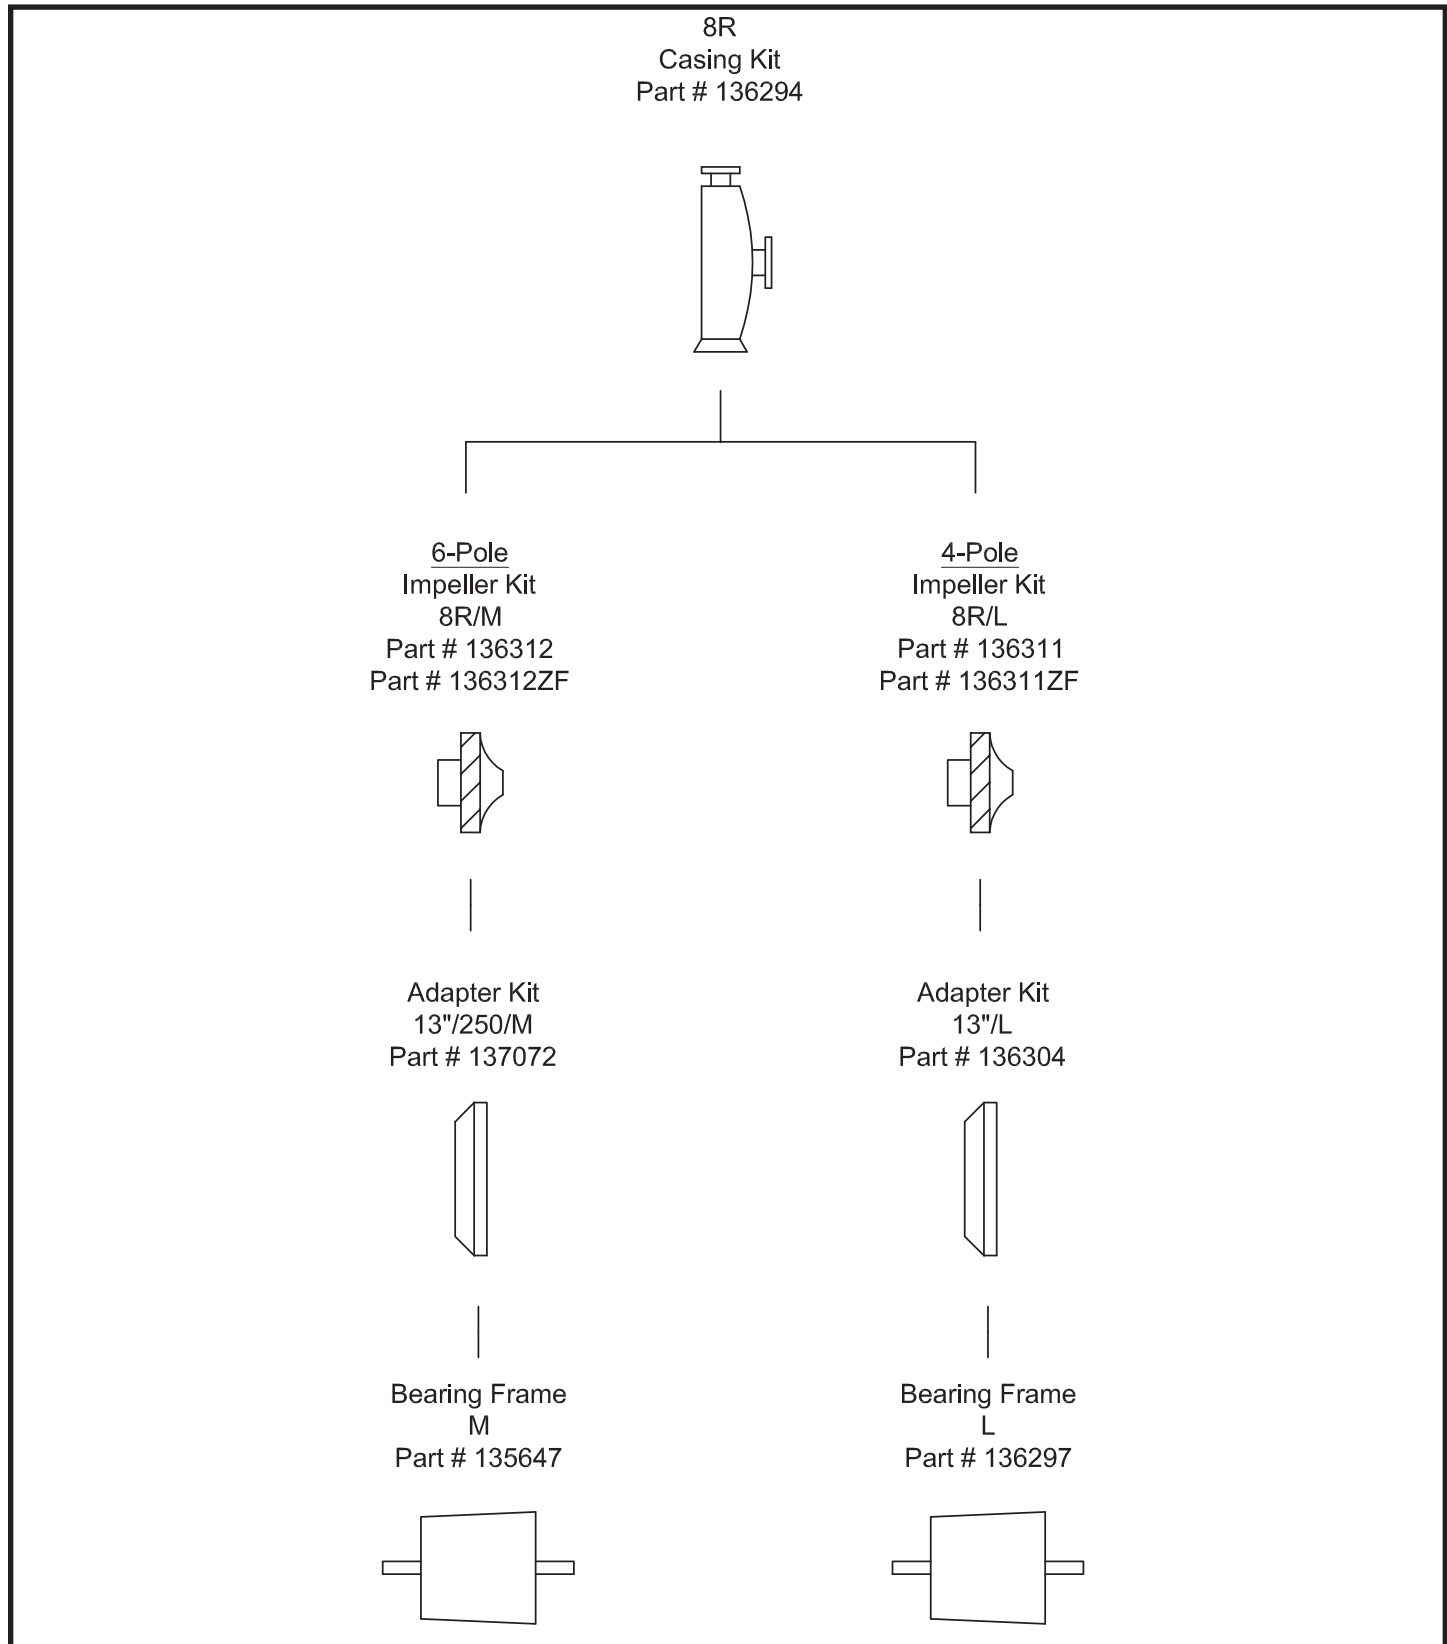

Interchangeability Chart

Model 8R
Bulletin 575

WEINMAN®

www.cranepumps.com

End Suction Back Pull-Out

SECTION 575
PAGE 38
DATE 6/16

CRANE
A Crane Co. Company

PUMPS & SYSTEMS

A Crane Co. Company

USA: (937) 778-8947 • Canada: (905) 457-6223 • International: (937) 615-3598