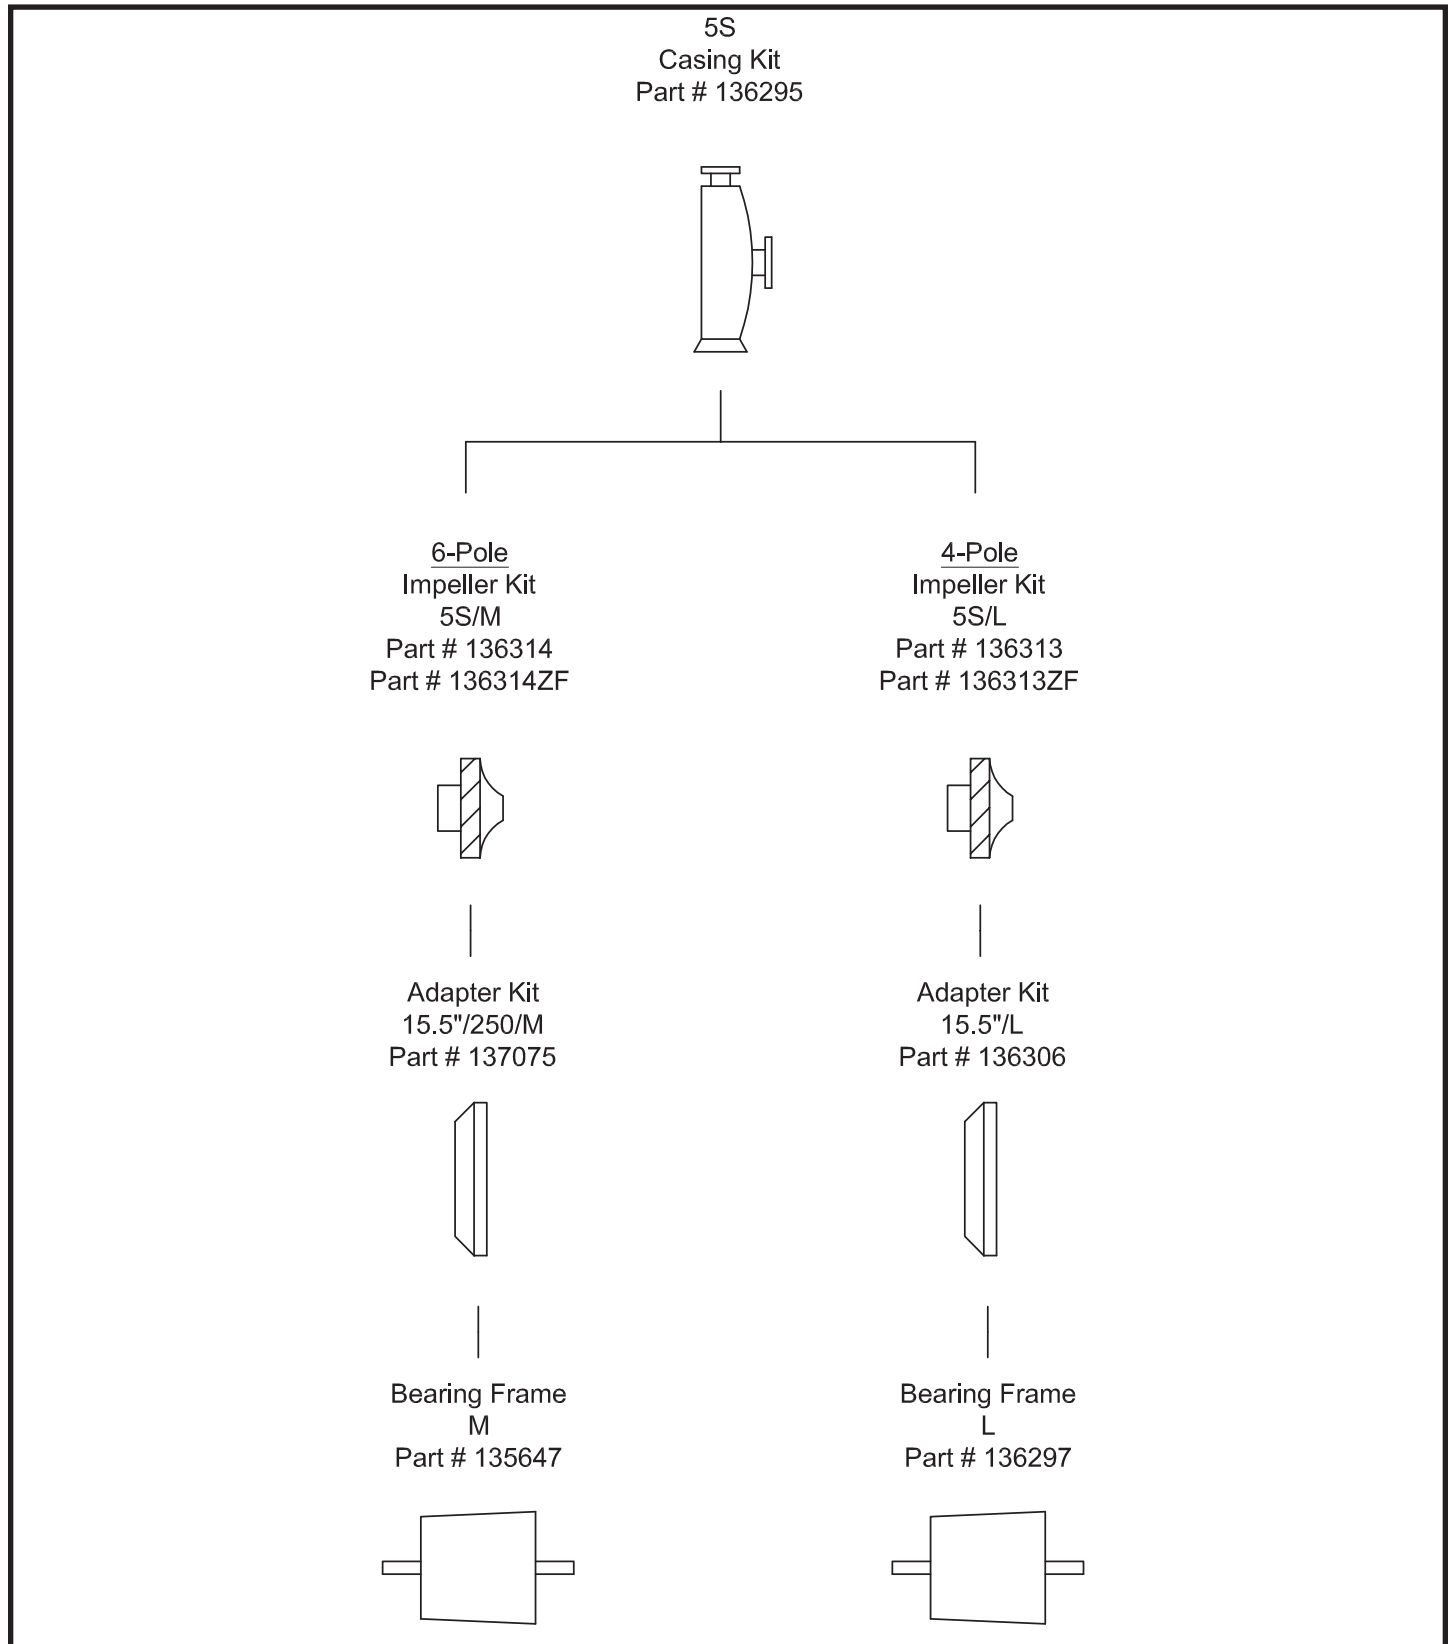

Adapter Kit
13"/250/M
Part # 136298

Bearing Frame
M
Part # 135647

Interchangeability Chart

Model 5S
Bulletin 575

WEINMAN®

www.cranepumps.com

End Suction Back Pull-Out

SECTION 575
PAGE 34
DATE 6/16