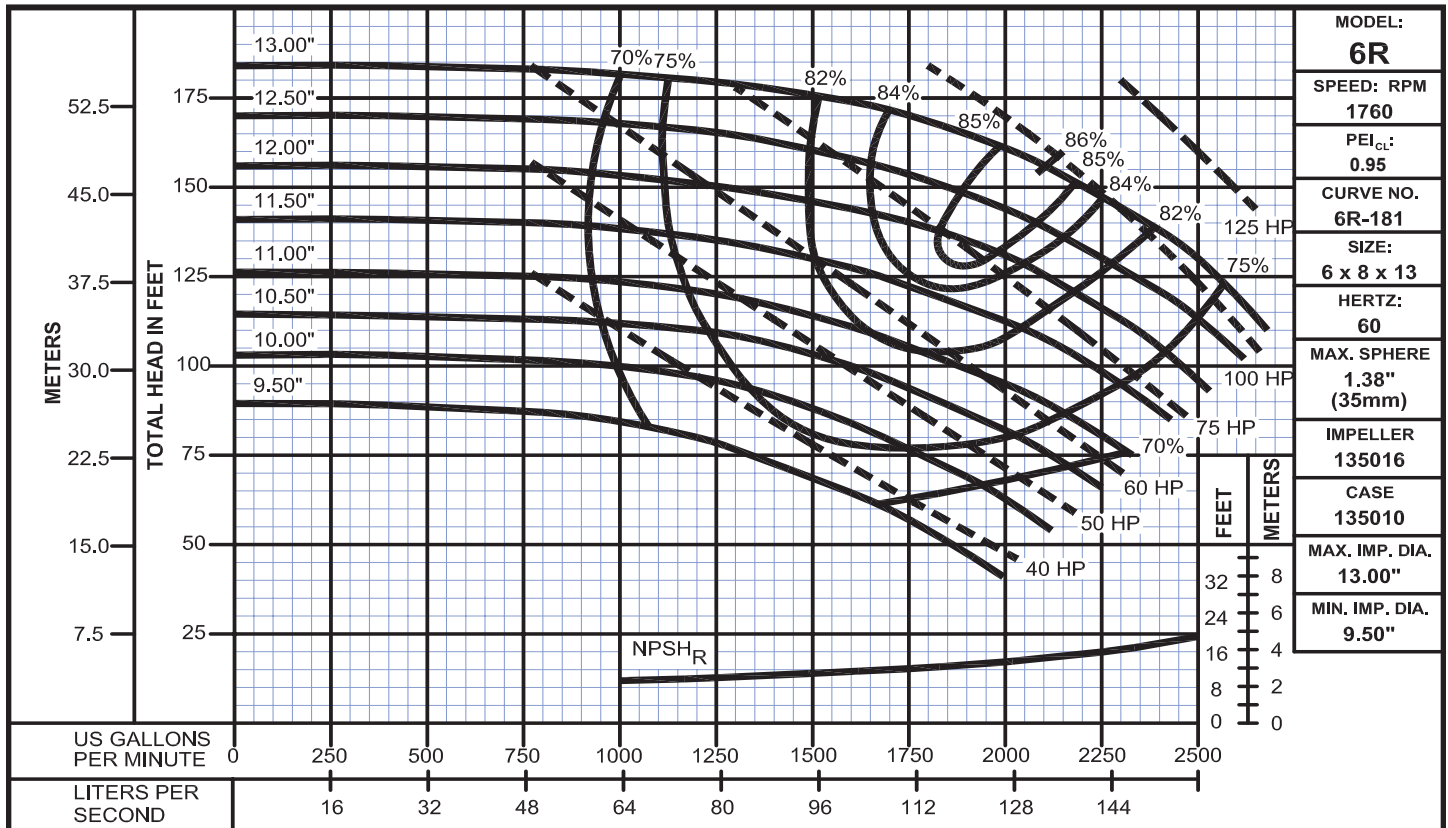

End Suction Back Pull-Out

Performance Curves

Model 6R

WEINMAN®

www.cranepumps.com

End Suction Back Pull-Out

SECTION 575
PAGE 152
DATE 8/14

CRANE
A Crane Co. Company