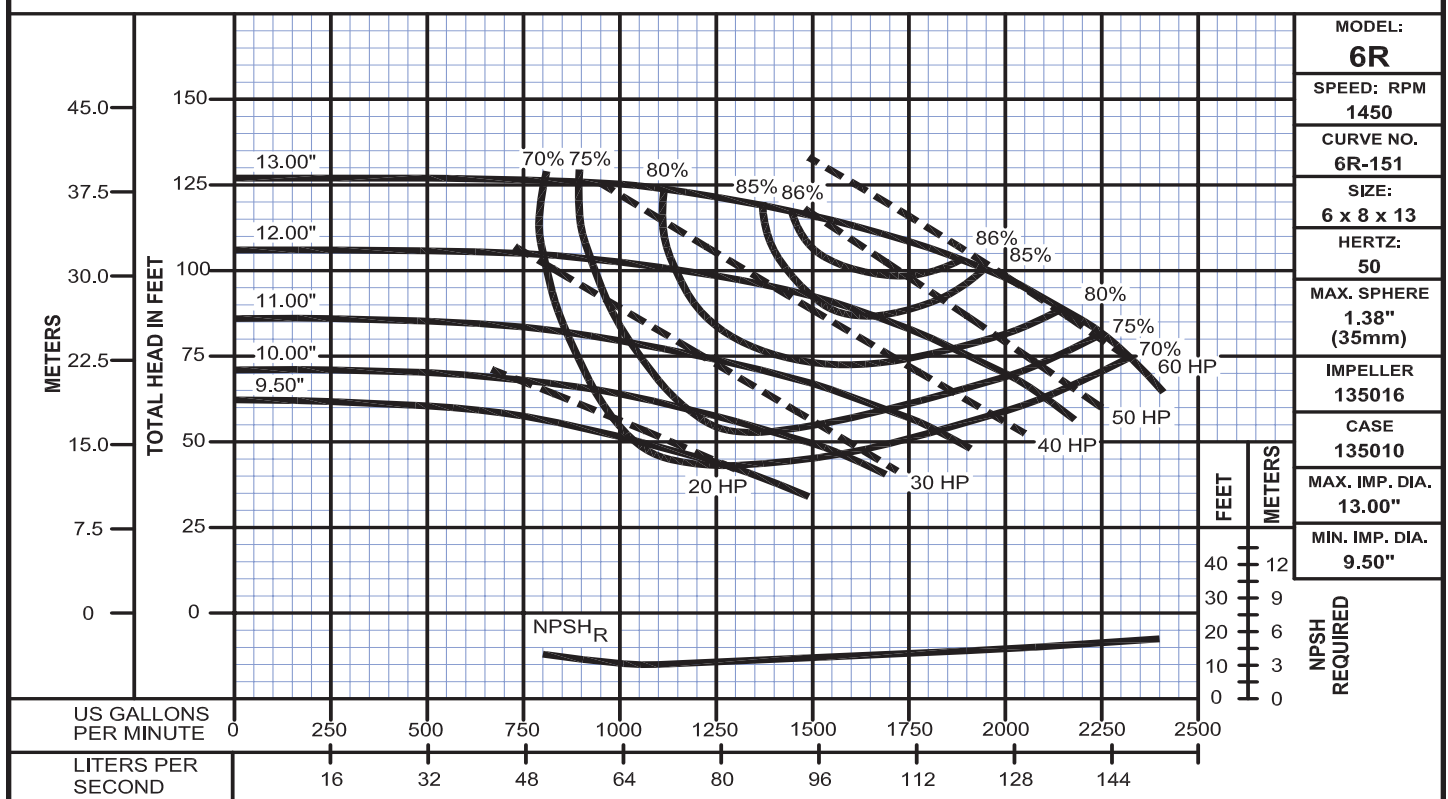

End Suction Back Pull-Out

Performance Curves

Model 6R

WEINMAN®

www.cranepumps.com

End Suction Back Pull-Out

SECTION 575
PAGE 152
DATE 8/14

CRANE
A Crane Co. Company