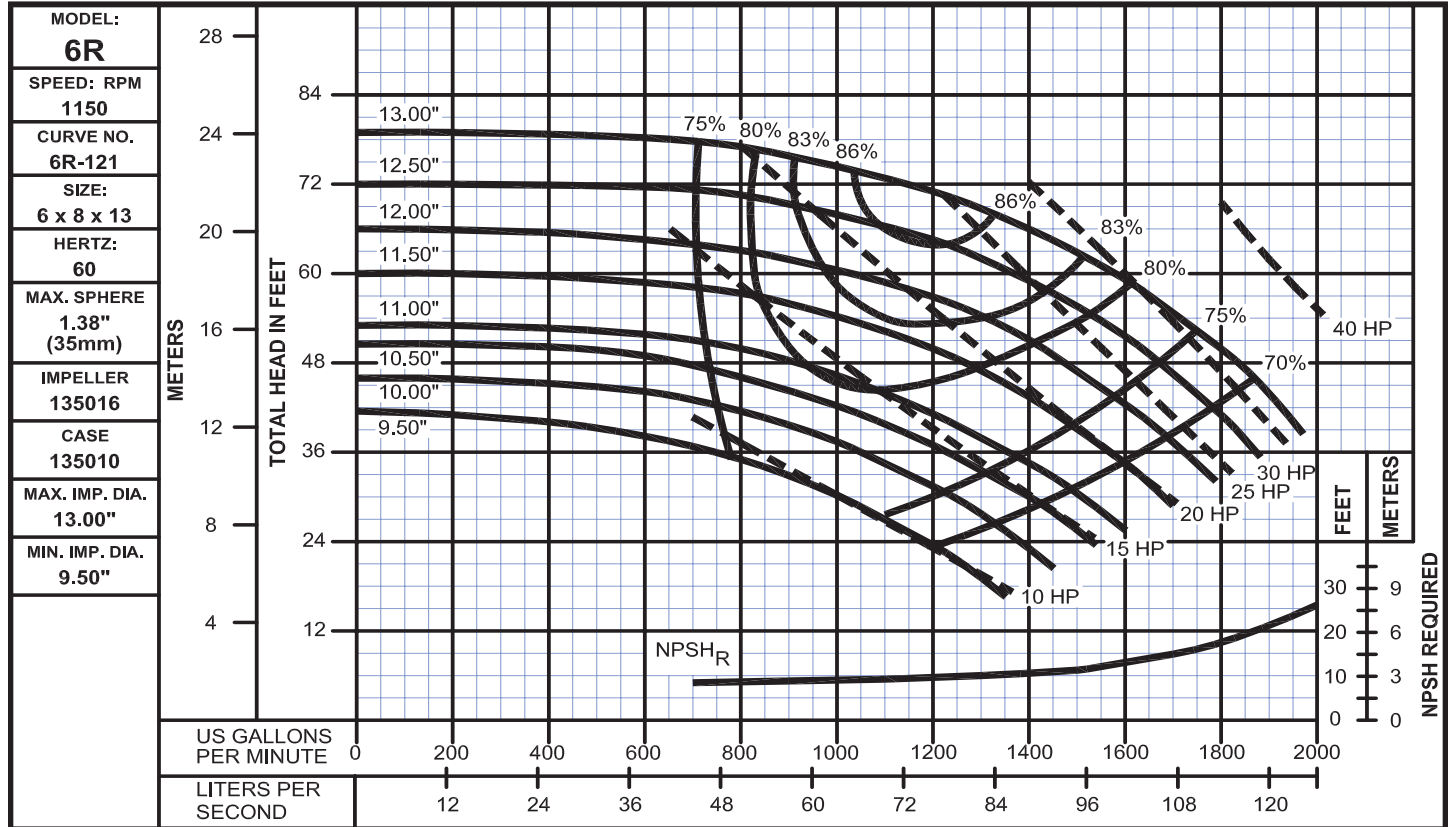

End Suction Back Pull-Out

Performance Curves

Model 6R

WEINMAN®

www.cranepumps.com

End Suction Back Pull-Out

SECTION 575
PAGE 152
DATE 8/14

CRANE
A Crane Co. Company