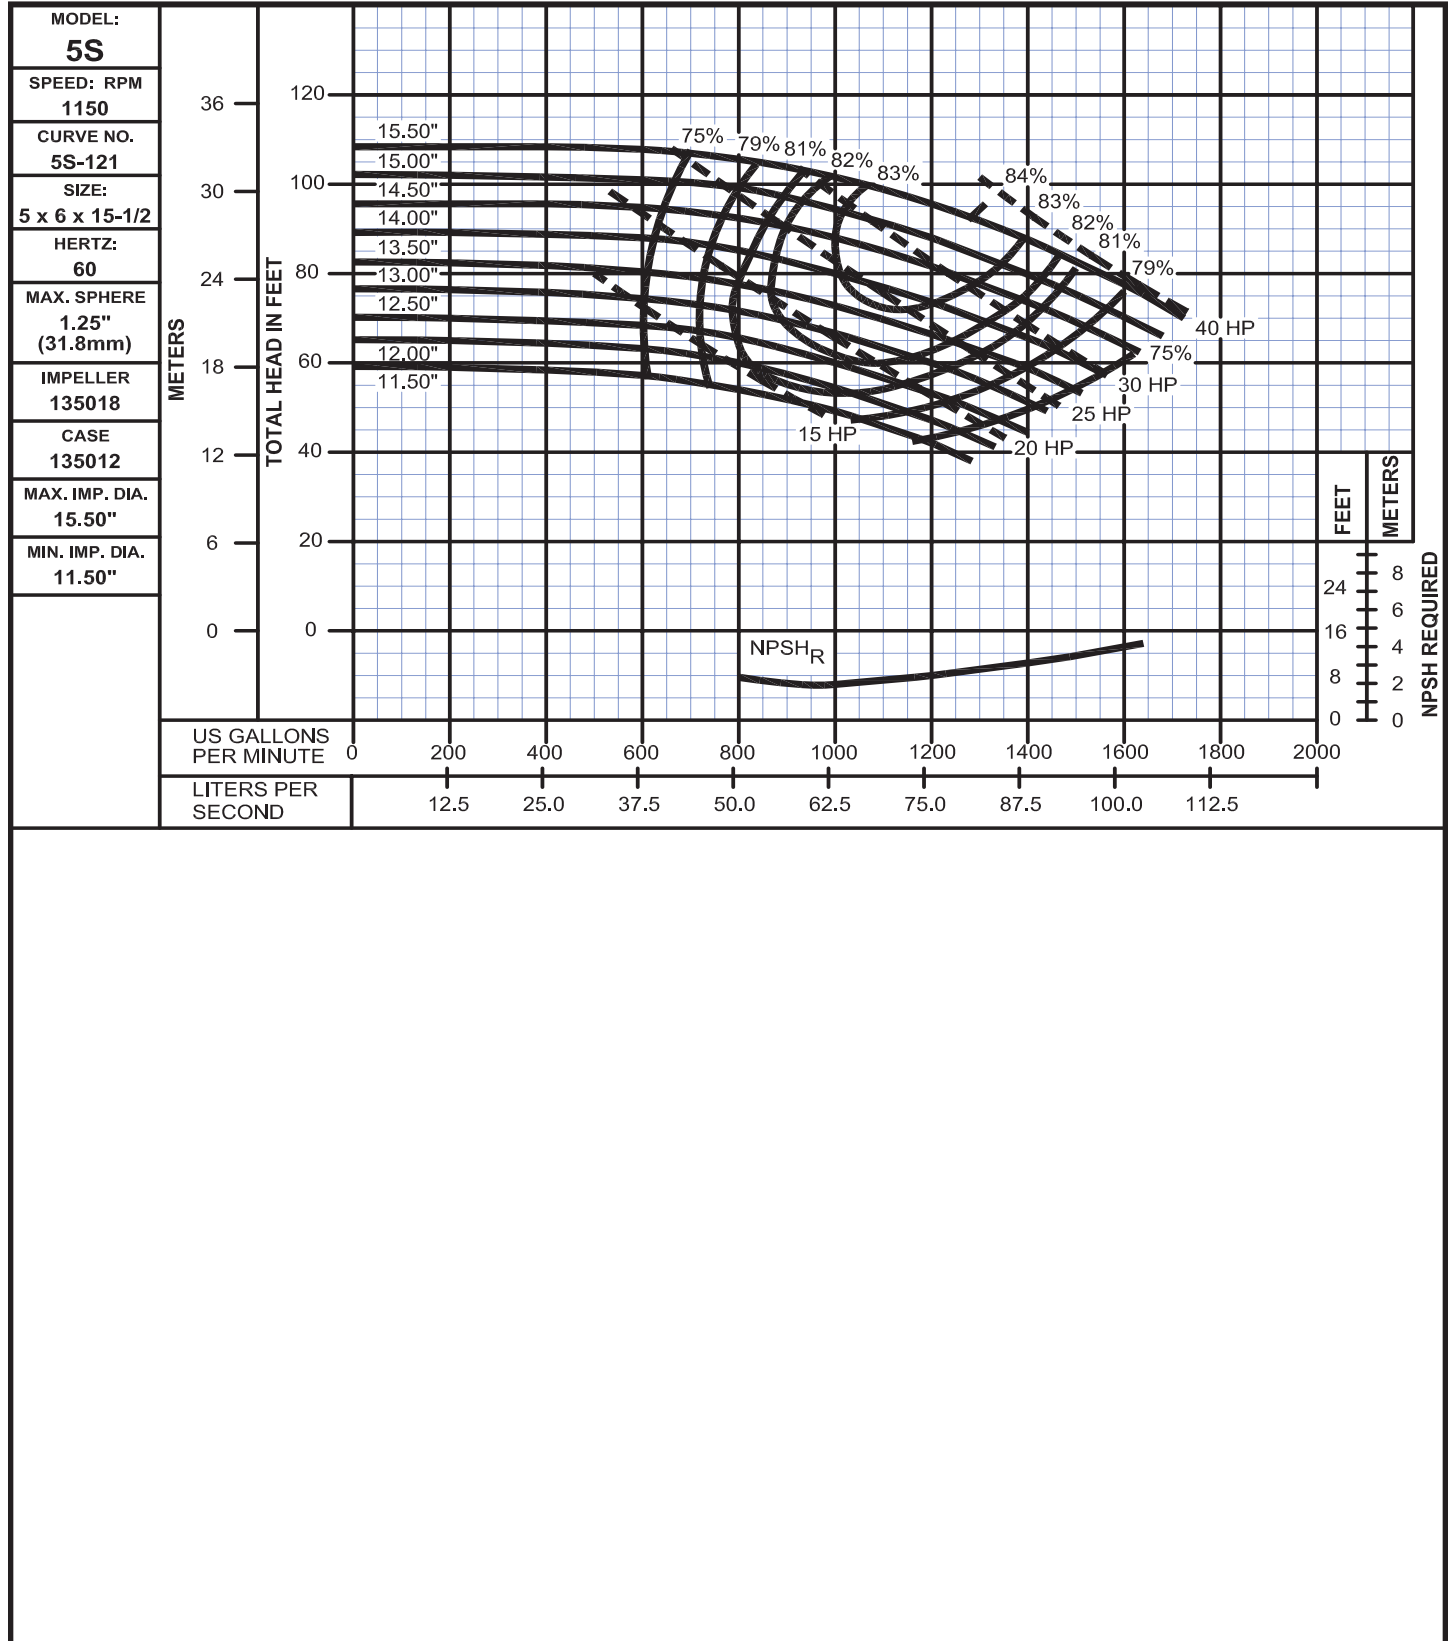

End Suction Back Pull-Out

Performance Curves

Model 5S

WEINMAN®

www.cranepumps.com

End Suction Back Pull-Out

SECTION 575
PAGE 148
DATE 8/14

CRANE
A Crane Co. Company