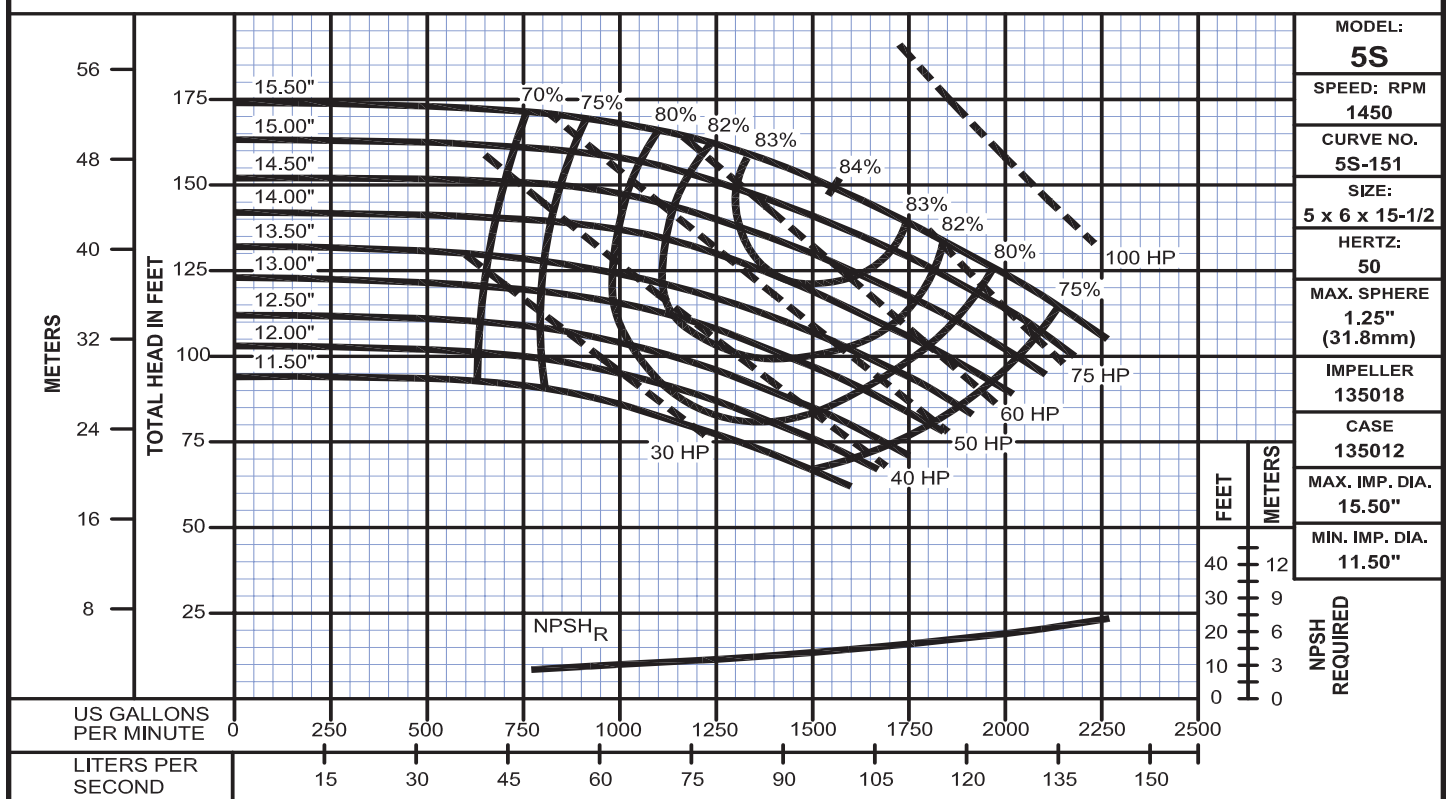

End Suction Back Pull-Out

Performance Curves

Model 5S

WEINMAN®

www.cranepumps.com

End Suction Back Pull-Out

SECTION 575
PAGE 148
DATE 8/14

CRANE
A Crane Co. Company