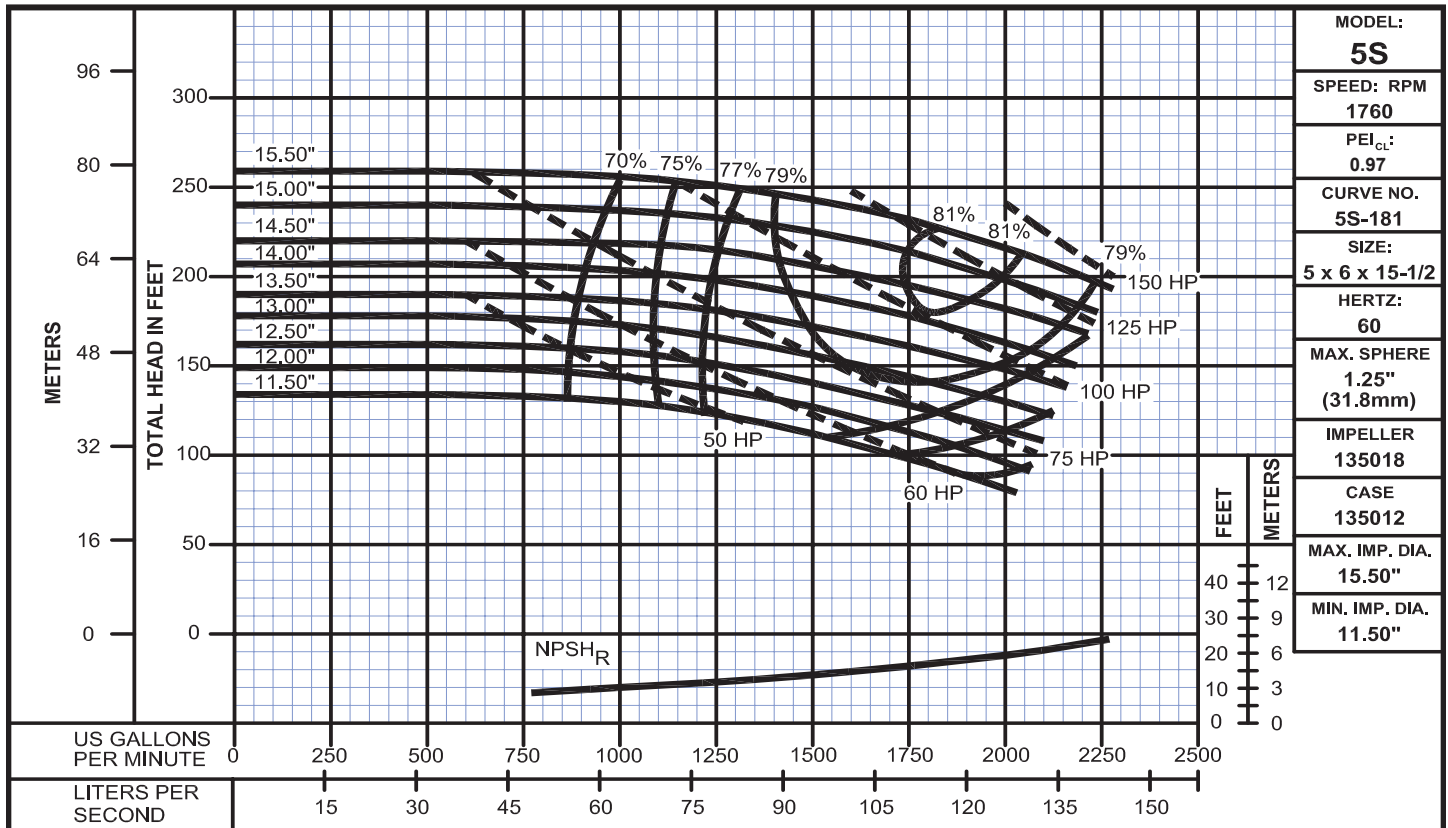

End Suction Back Pull-Out

Performance Curves

Model 5S

WEINMAN®

www.cranepumps.com

End Suction Back Pull-Out

SECTION 575
PAGE 148
DATE 8/14

CRANE
A Crane Co. Company