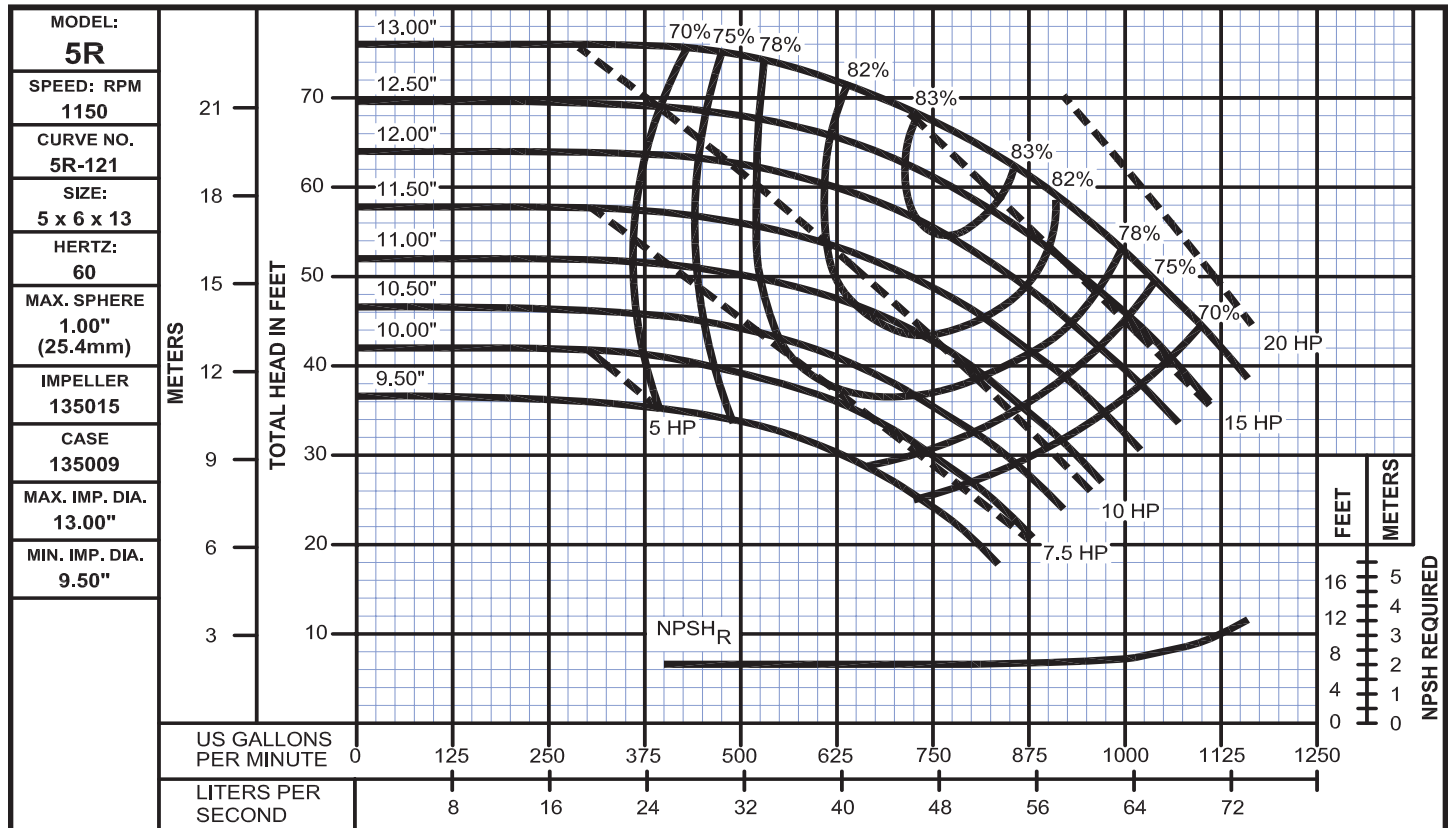

End Suction Back Pull-Out

Performance Curves

Model 5R

WEINMAN®

www.cranepumps.com

End Suction Back Pull-Out

SECTION 575
PAGE 146
DATE 8/14

CRANE
A Crane Co. Company