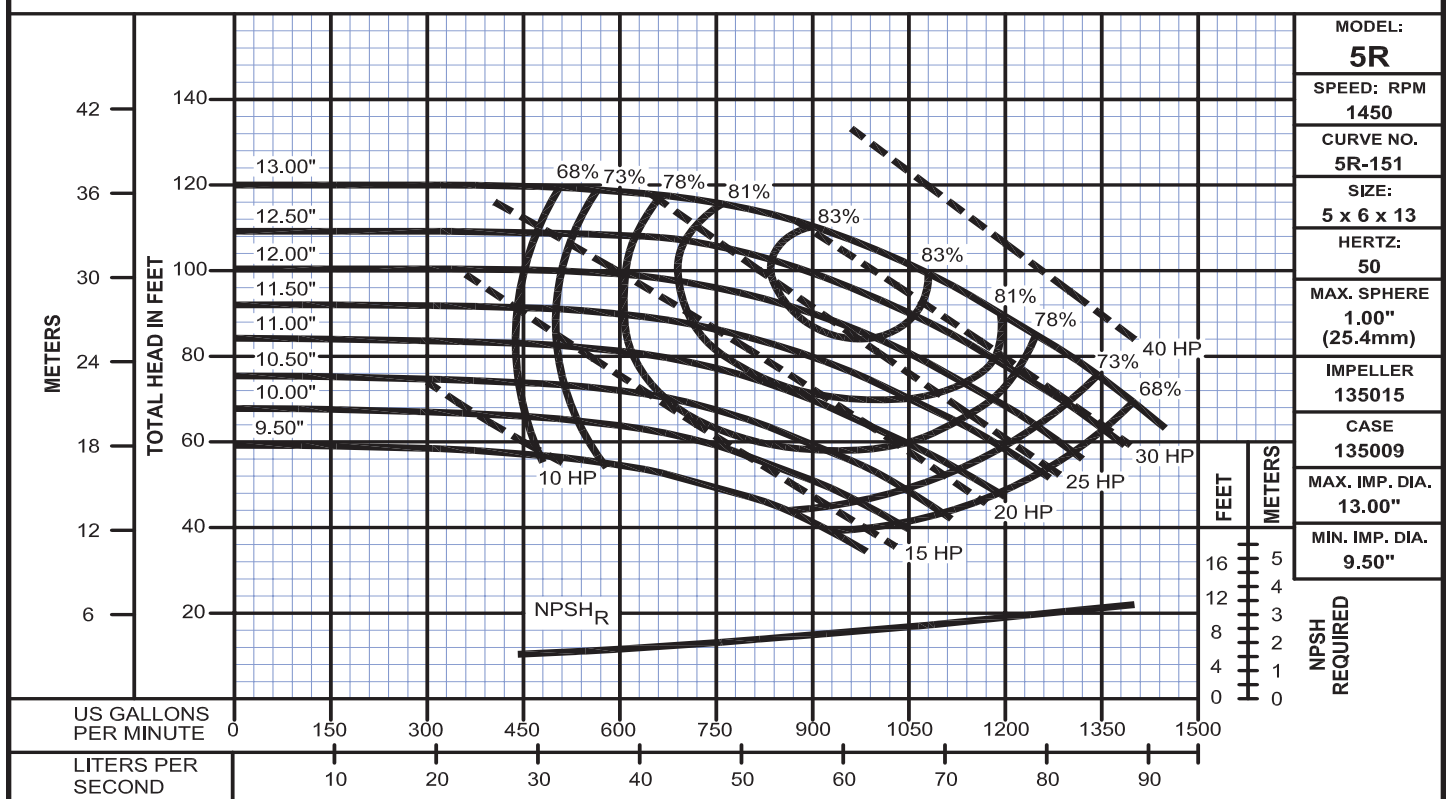

End Suction Back Pull-Out

Performance Curves

Model 5R

WEINMAN®

www.cranepumps.com

End Suction Back Pull-Out

SECTION 575
PAGE 146
DATE 8/14

CRANE
A Crane Co. Company