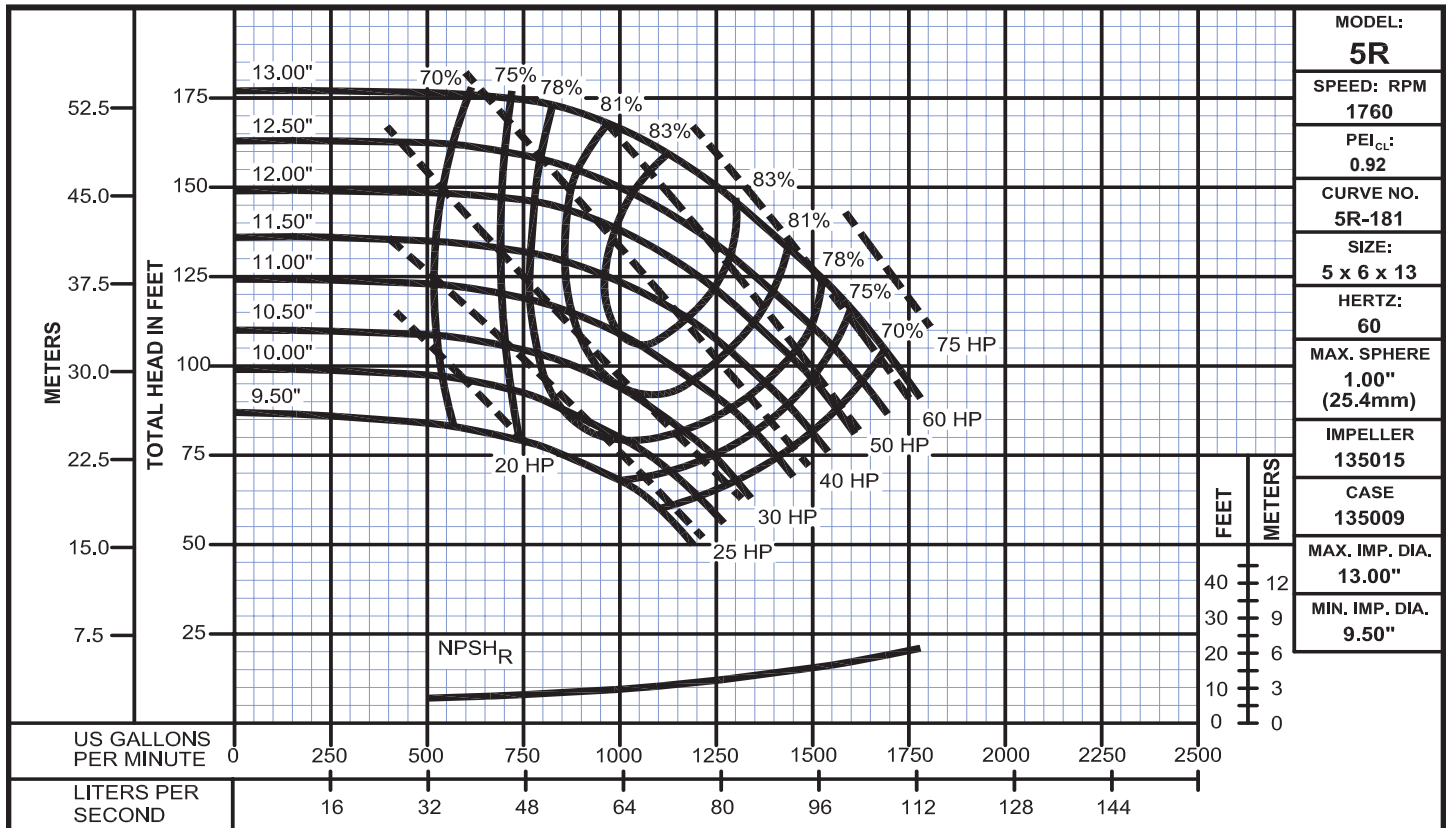

End Suction Back Pull-Out

Performance Curves

Model 5R

WEINMAN®

www.cranepumps.com

End Suction Back Pull-Out

SECTION 575
PAGE 146
DATE 8/14

CRANE
A Crane Co. Company