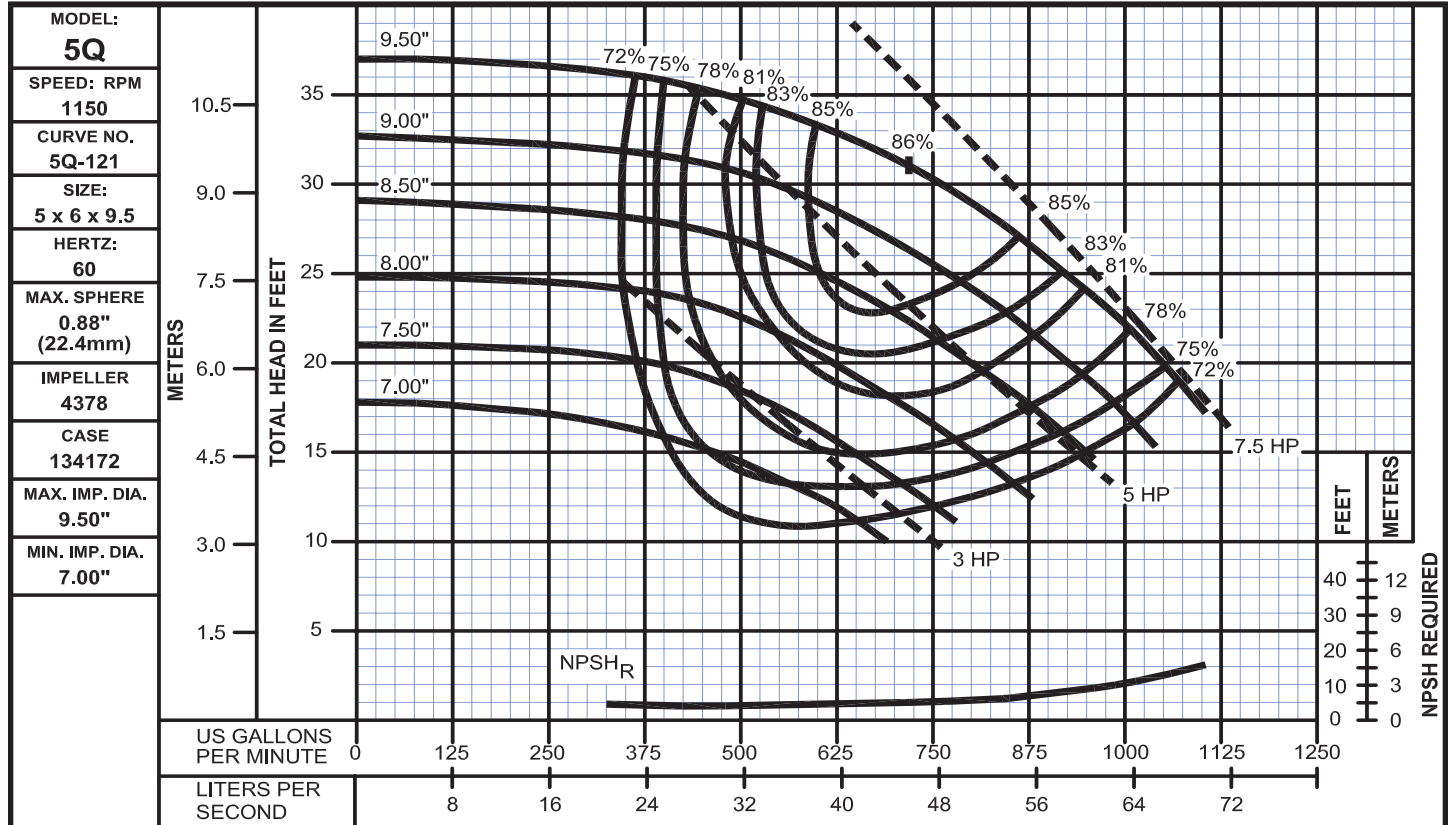

End Suction Back Pull-Out

Performance Curves

Model 5Q

WEINMAN®

www.cranepumps.com

End Suction Back Pull-Out

SECTION 575
PAGE 144
DATE 8/14

CRANE
A Crane Co. Company