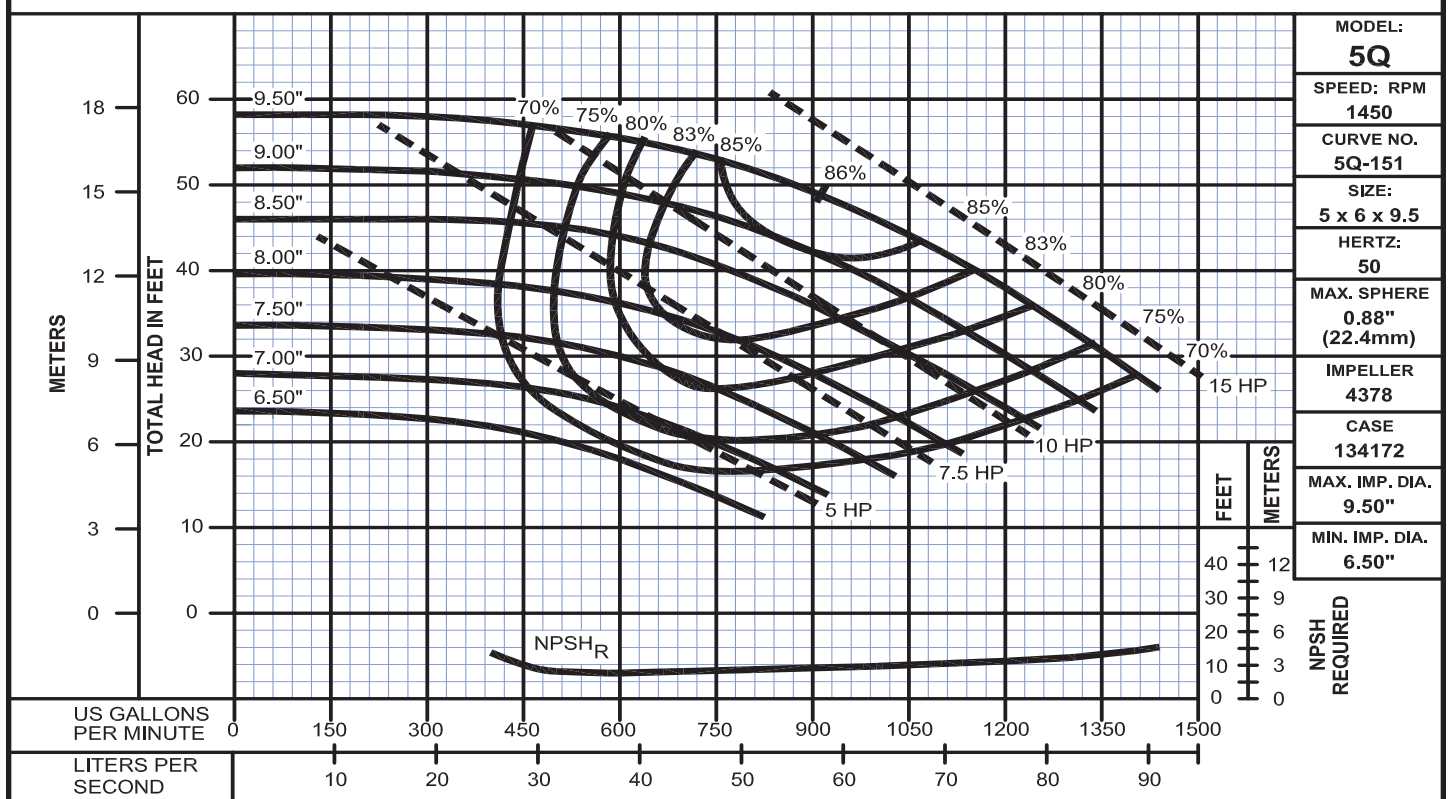

End Suction Back Pull-Out

Performance Curves

Model 5Q

WEINMAN®

www.cranepumps.com

End Suction Back Pull-Out

SECTION 575
PAGE 144
DATE 8/14

CRANE
A Crane Co. Company