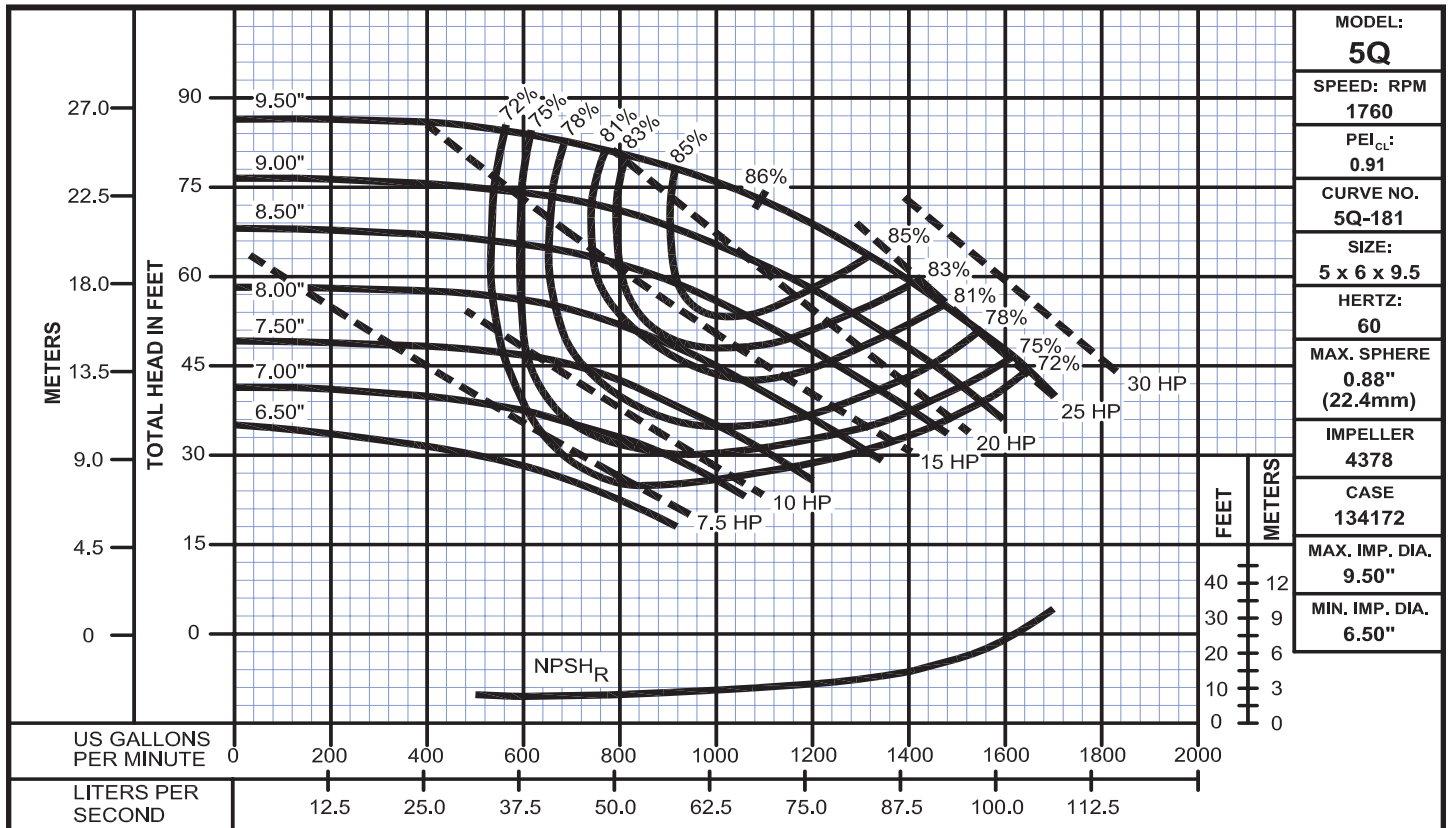

End Suction Back Pull-Out

Performance Curves

Model 5Q

WEINMAN®

www.cranepumps.com

End Suction Back Pull-Out

SECTION 575
PAGE 144
DATE 8/14

CRANE
A Crane Co. Company