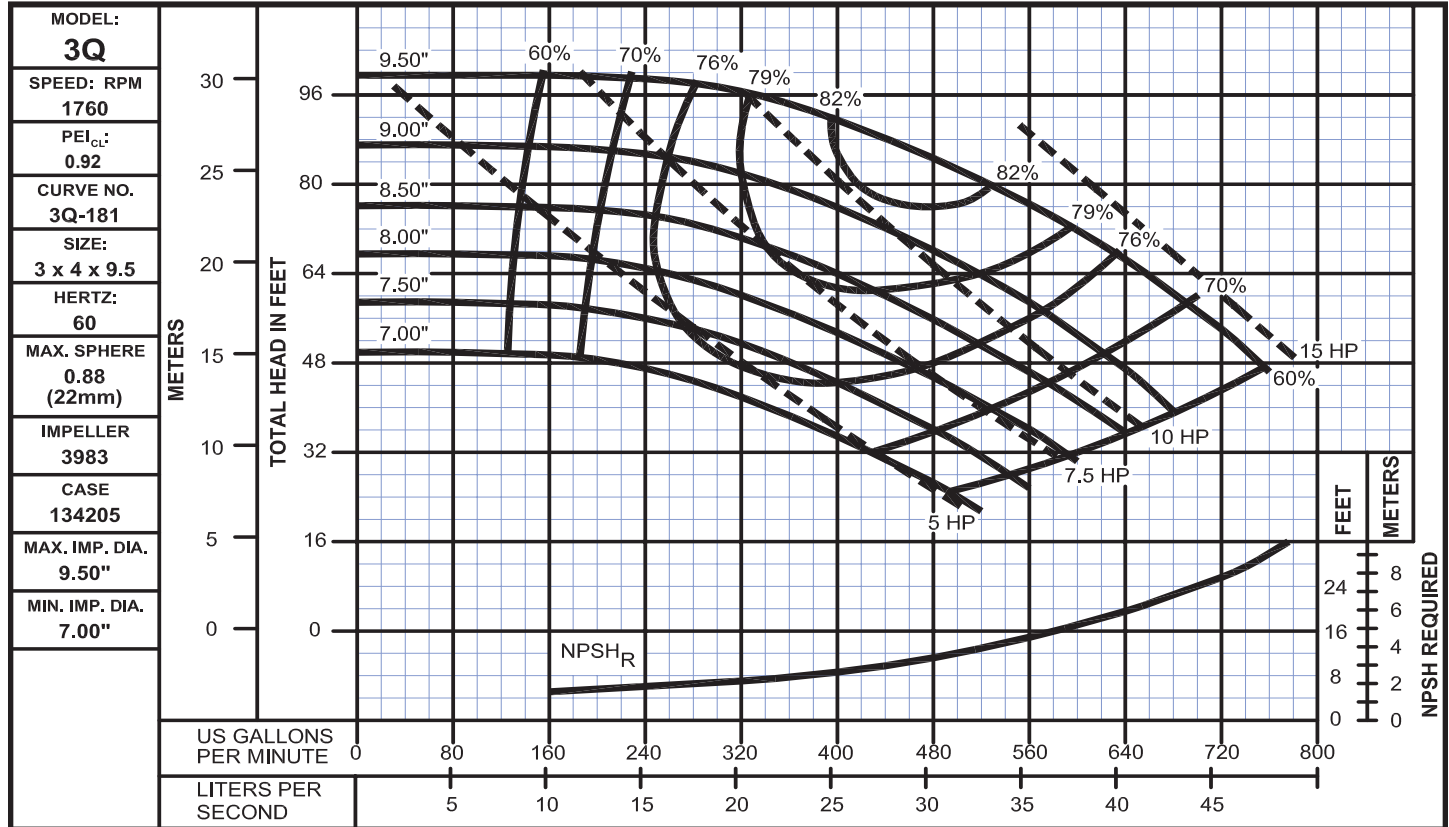

End Suction Back Pull-Out

Performance Curves

Model 3Q

WEINMAN®

www.cranepumps.com

End Suction Back Pull-Out

SECTION 575
PAGE 134
DATE 12/17

CRANE[®]