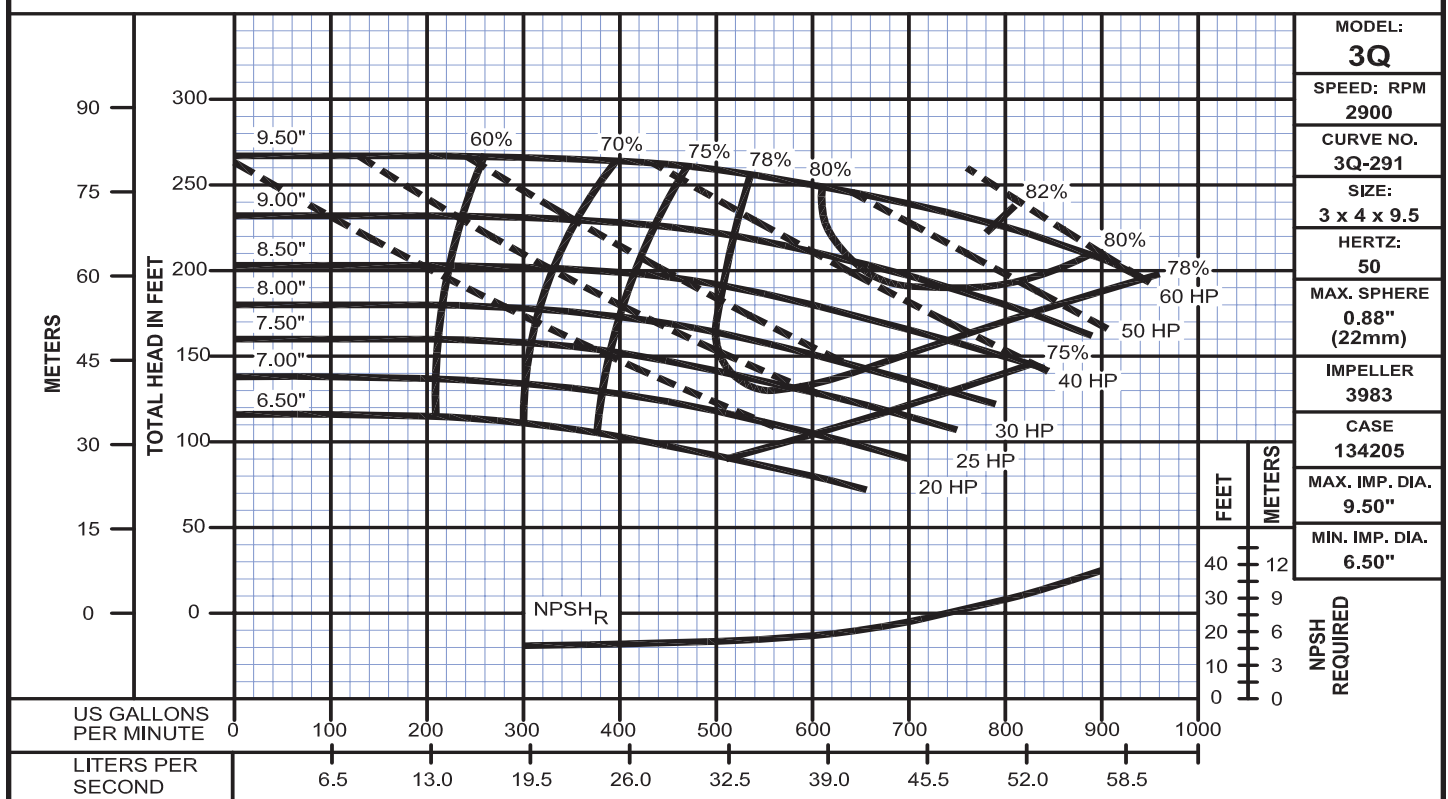

End Suction Back Pull-Out

Performance Curves

Model 3Q

WEINMAN®

www.cranepumps.com

End Suction Back Pull-Out

SECTION 575
PAGE 134
DATE 12/17

CRANE[®]