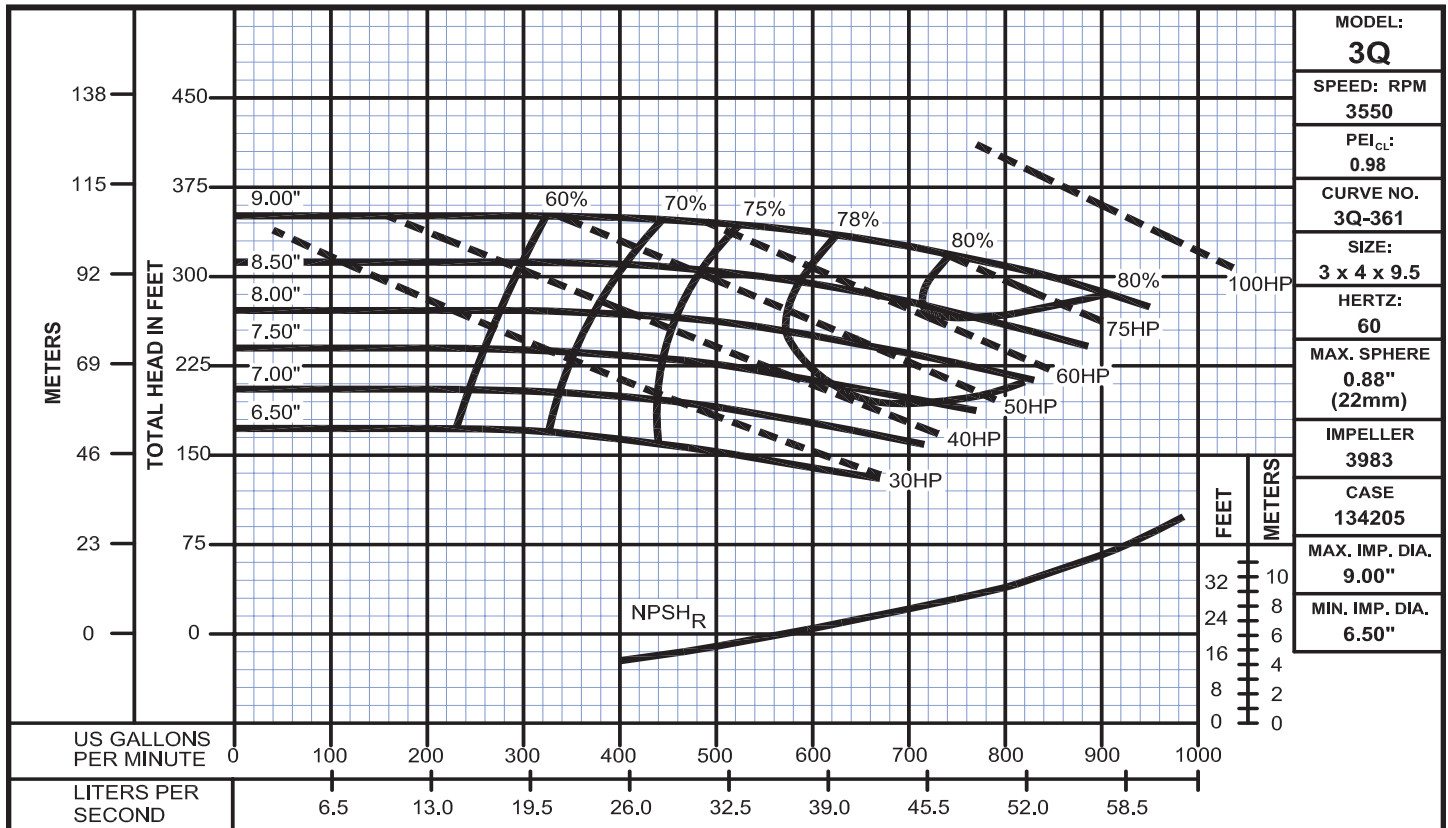

End Suction Back Pull-Out

Performance Curves

Model 3Q

WEINMAN®

www.cranepumps.com

End Suction Back Pull-Out

SECTION 575
PAGE 134
DATE 12/17

CRANE[®]