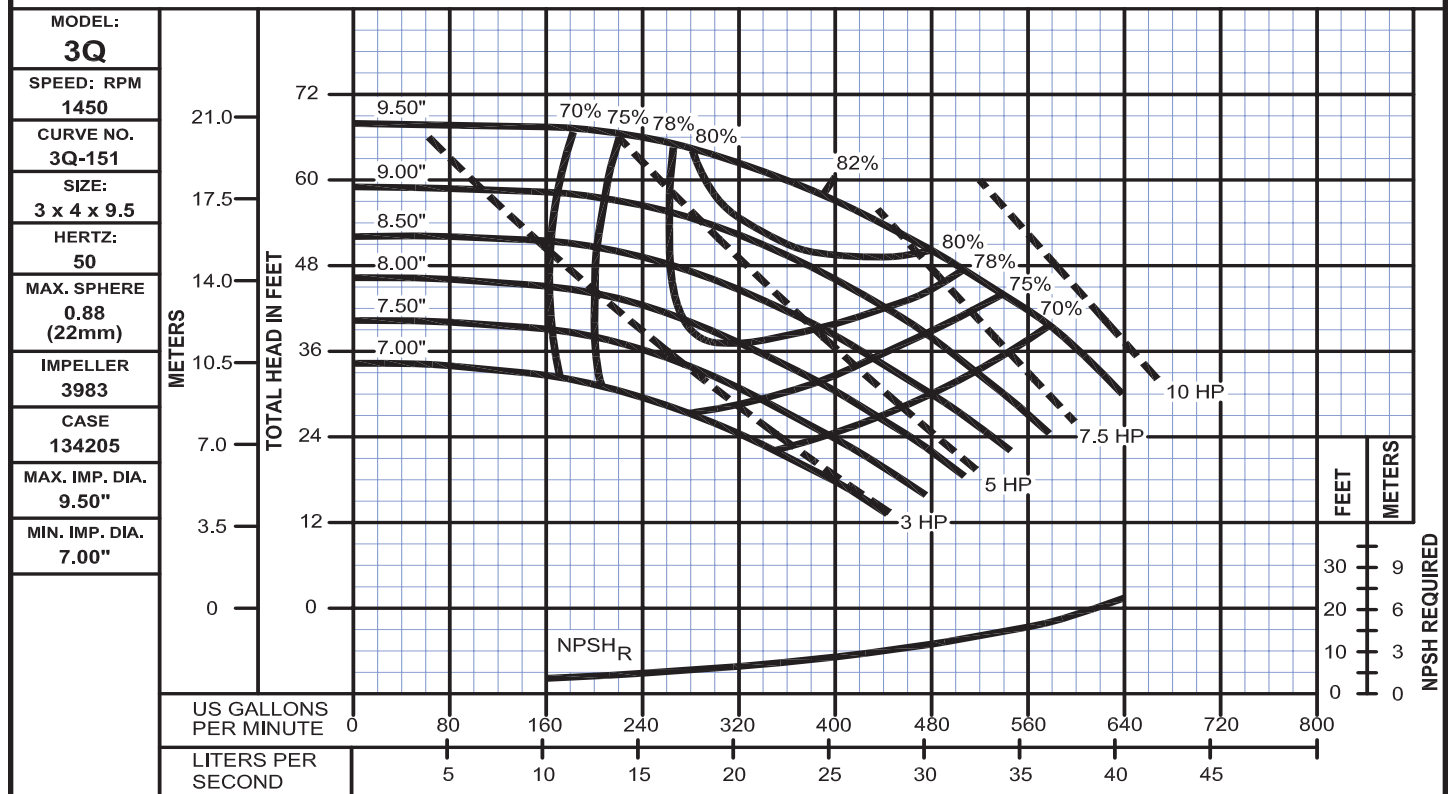

End Suction Back Pull-Out

Performance Curves

Model 3Q

WEINMAN®

www.cranepumps.com

End Suction Back Pull-Out

SECTION 575
PAGE 134
DATE 12/17

CRANE[®]