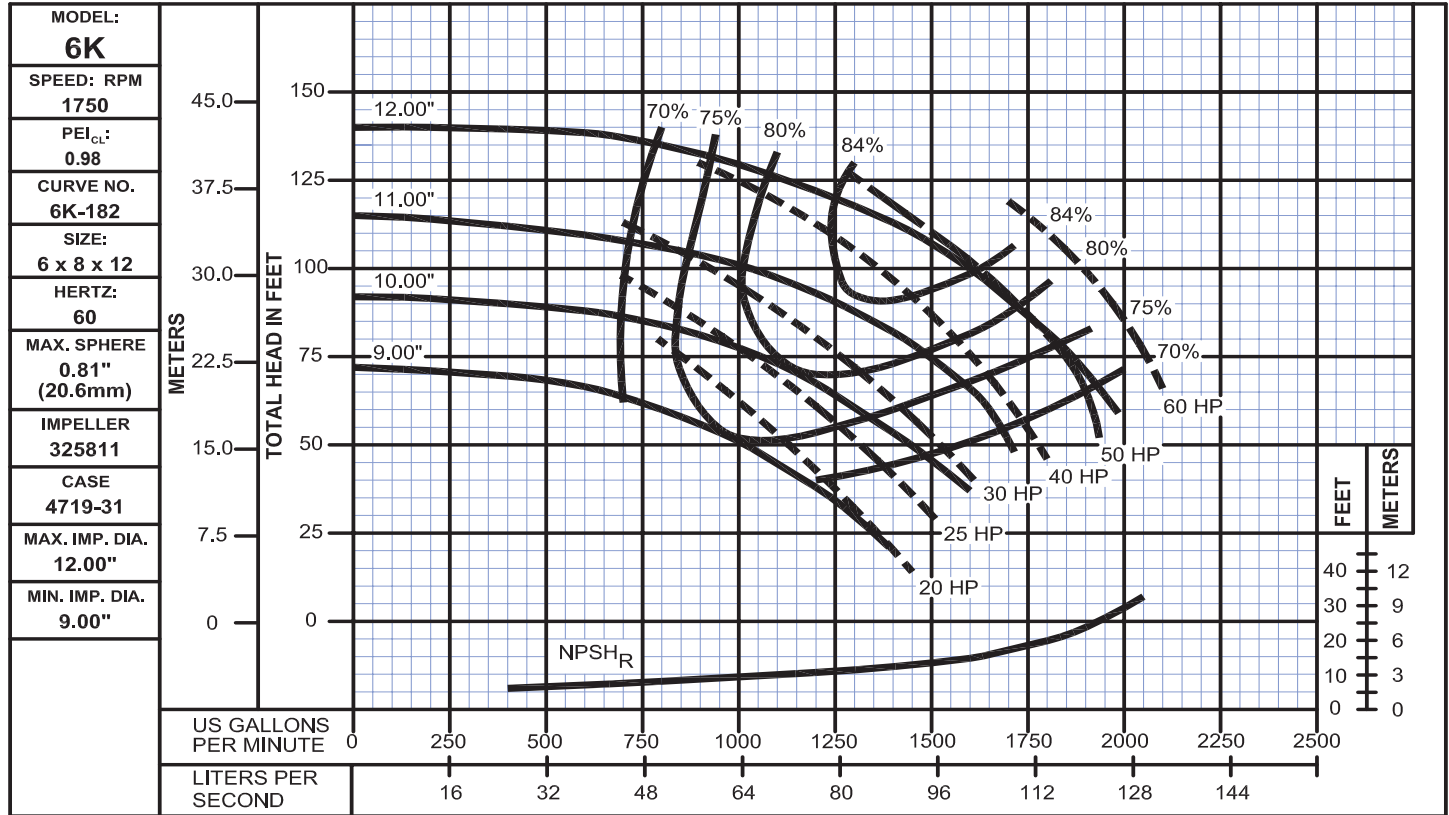

Performance Curves

6K
Bulletin 500

WEINMAN®

www.cranepumps.com

Frame Mounted End Suction, Flanged Connection

SECTION 500
PAGE 50
DATE 1/17

CRANE
A Crane Co. Company

PUMPS & SYSTEMS

USA: (937) 778-8947 • Canada: (905) 457-6223 • International: (937) 615-3598