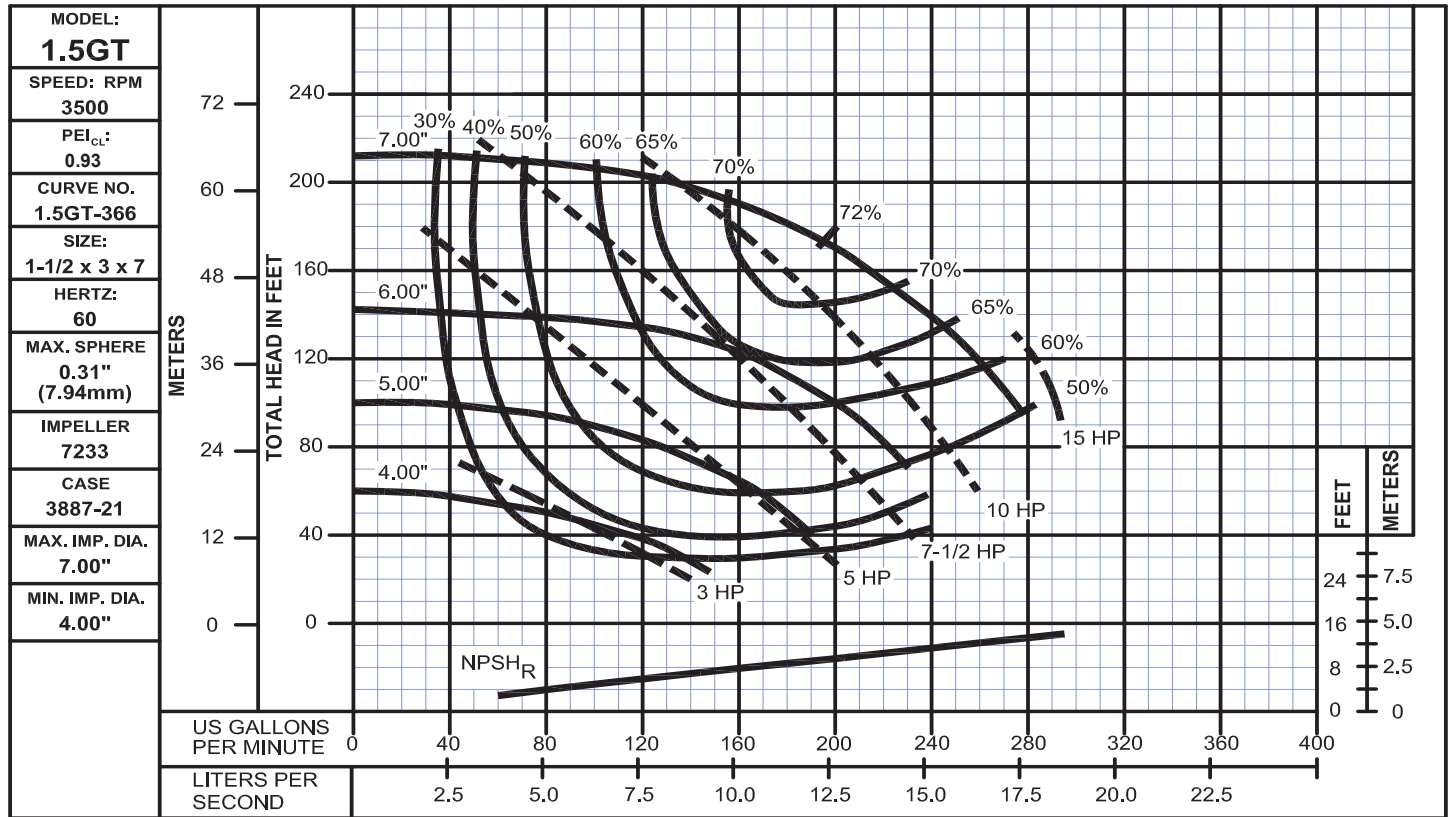

Performance Curves

1-1/2GT
Bulletin 500

WEINMAN®

www.cranepumps.com

Frame Mounted End Suction, Flanged Connection

SECTION 500
PAGE 30
DATE 1/17

CRANE
A Crane Co. Company

PUMPS & SYSTEMS