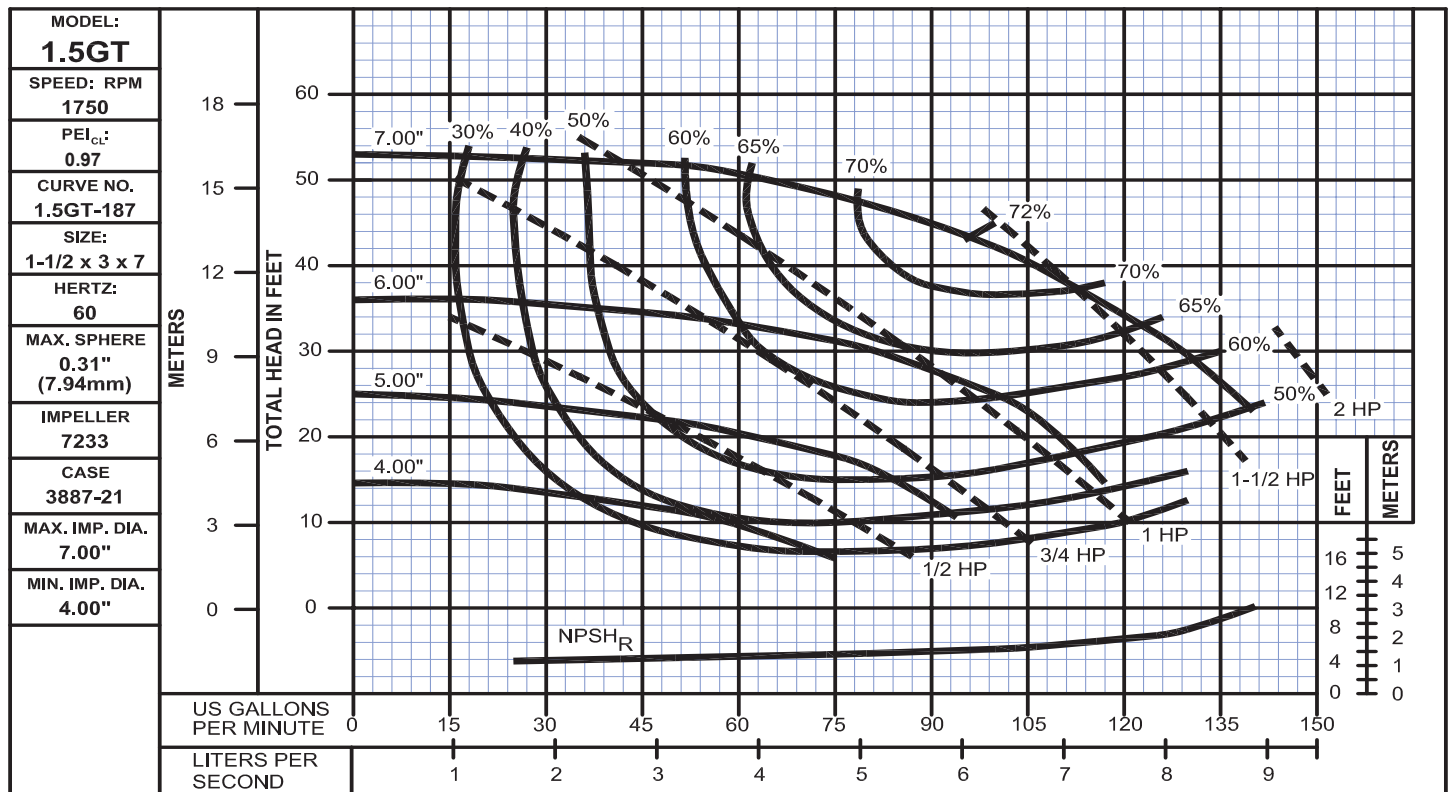

Performance Curves

1-1/2GT
Bulletin 500

WEINMAN®

www.cranepumps.com

Frame Mounted End Suction, Flanged Connection

SECTION 500
PAGE 30
DATE 1/17

CRANE
A Crane Co. Company

PUMPS & SYSTEMS