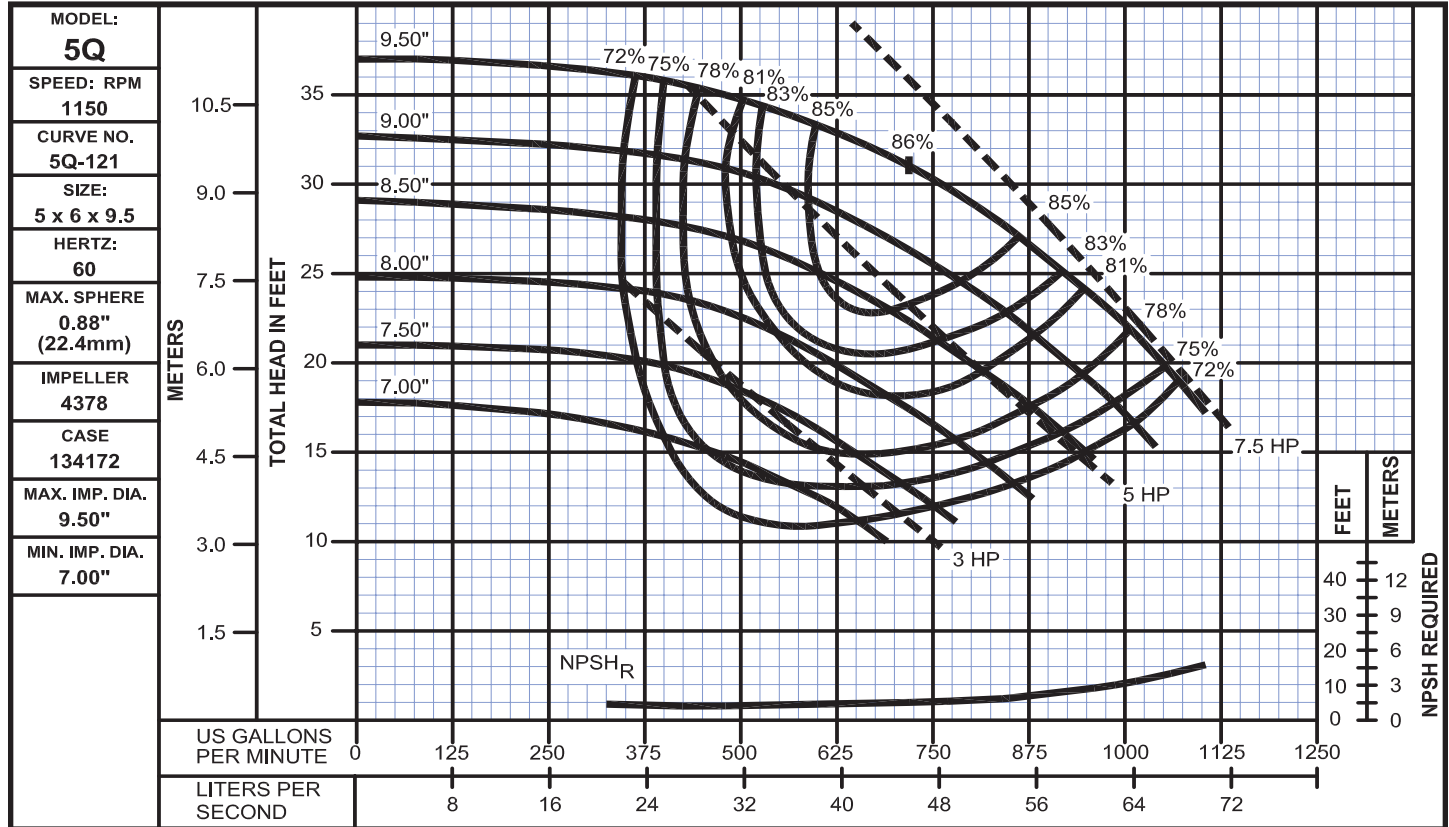

End Suction Back Pull-Out

Performance Curves

Model 5Q

WEINMAN®

www.cranepumps.com

End Suction Back Pull-Out

SECTION 375
PAGE 118
DATE 8/14

CRANE
A Crane Co. Company