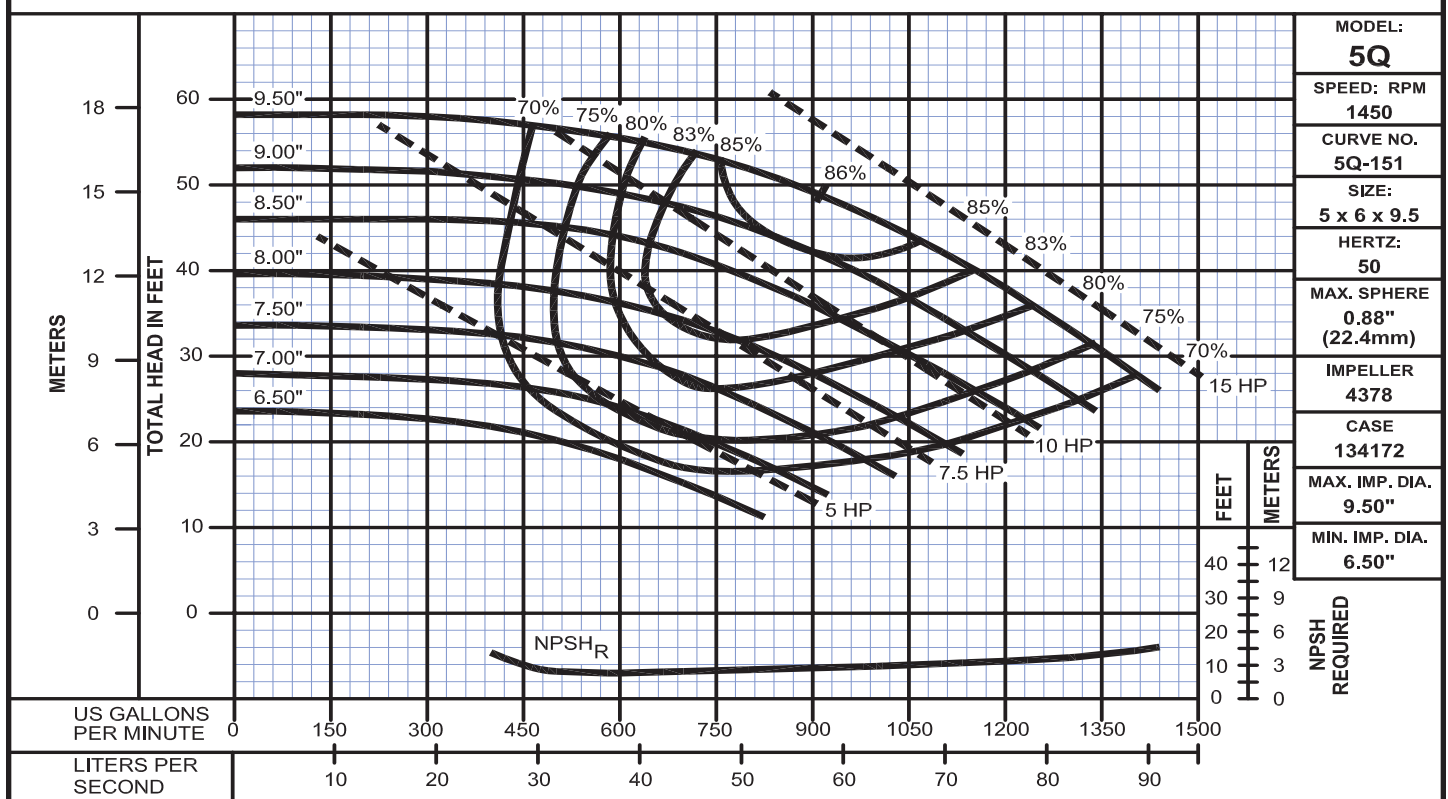

End Suction Back Pull-Out

Performance Curves

Model 5Q

WEINMAN®

www.cranepumps.com

End Suction Back Pull-Out

SECTION 375
PAGE 118
DATE 8/14

CRANE
A Crane Co. Company