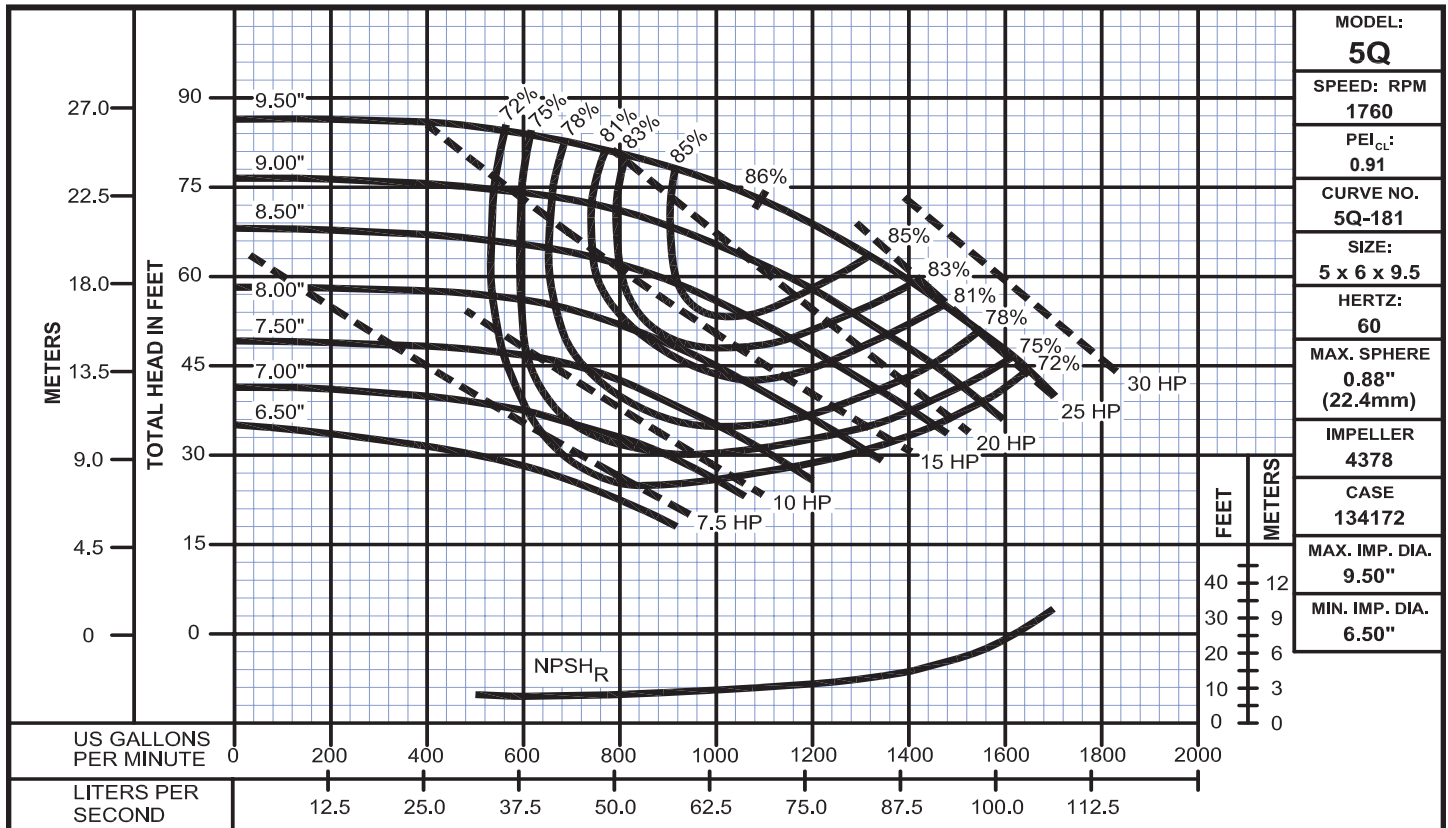

End Suction Back Pull-Out

Performance Curves

Model 5Q

WEINMAN®

www.cranepumps.com

End Suction Back Pull-Out

SECTION 375
PAGE 118
DATE 8/14

CRANE
A Crane Co. Company