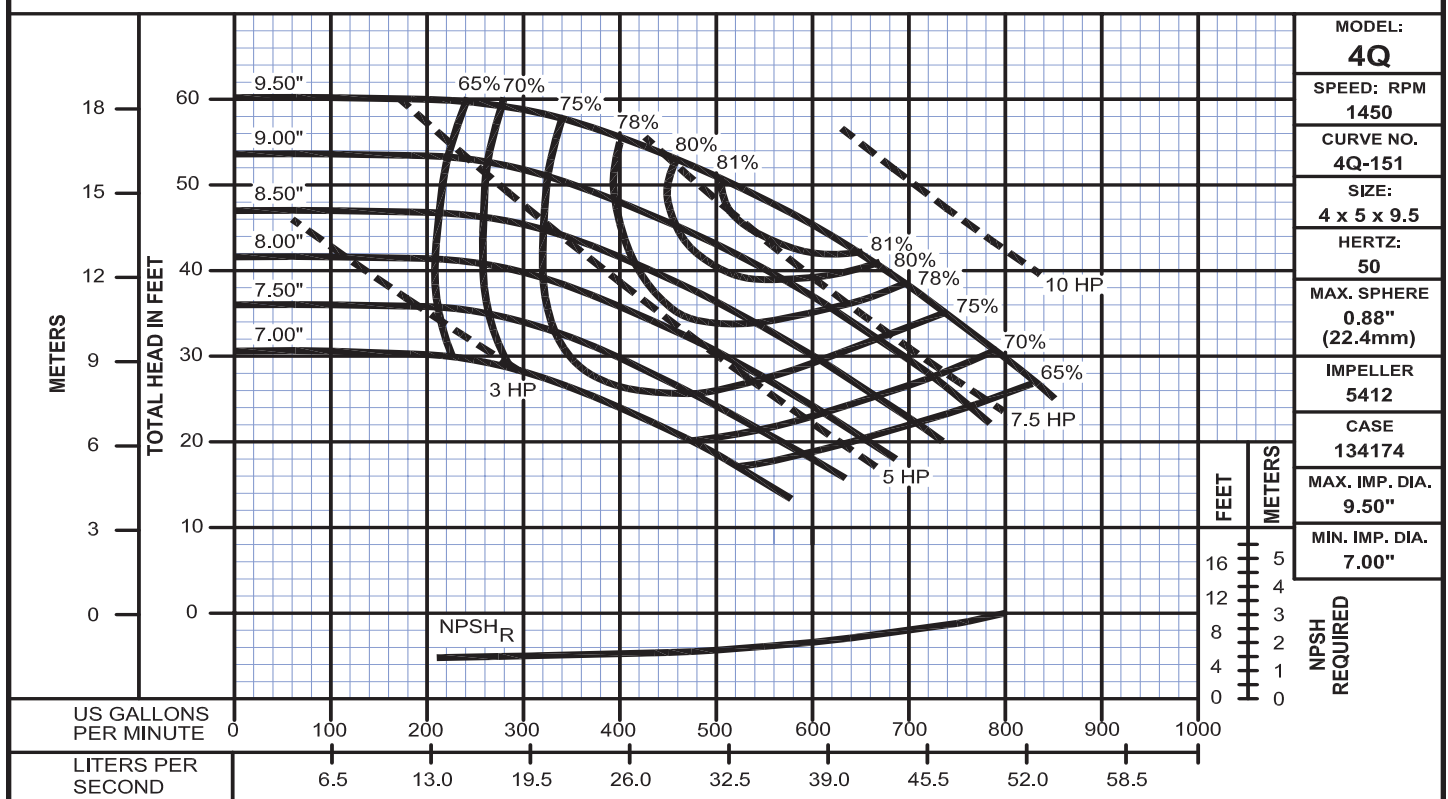

End Suction Back Pull-Out

Performance Curves

Model 4Q

WEINMAN®

www.cranepumps.com

End Suction Back Pull-Out

SECTION 375
PAGE 114
DATE 8/14

CRANE
A Crane Co. Company