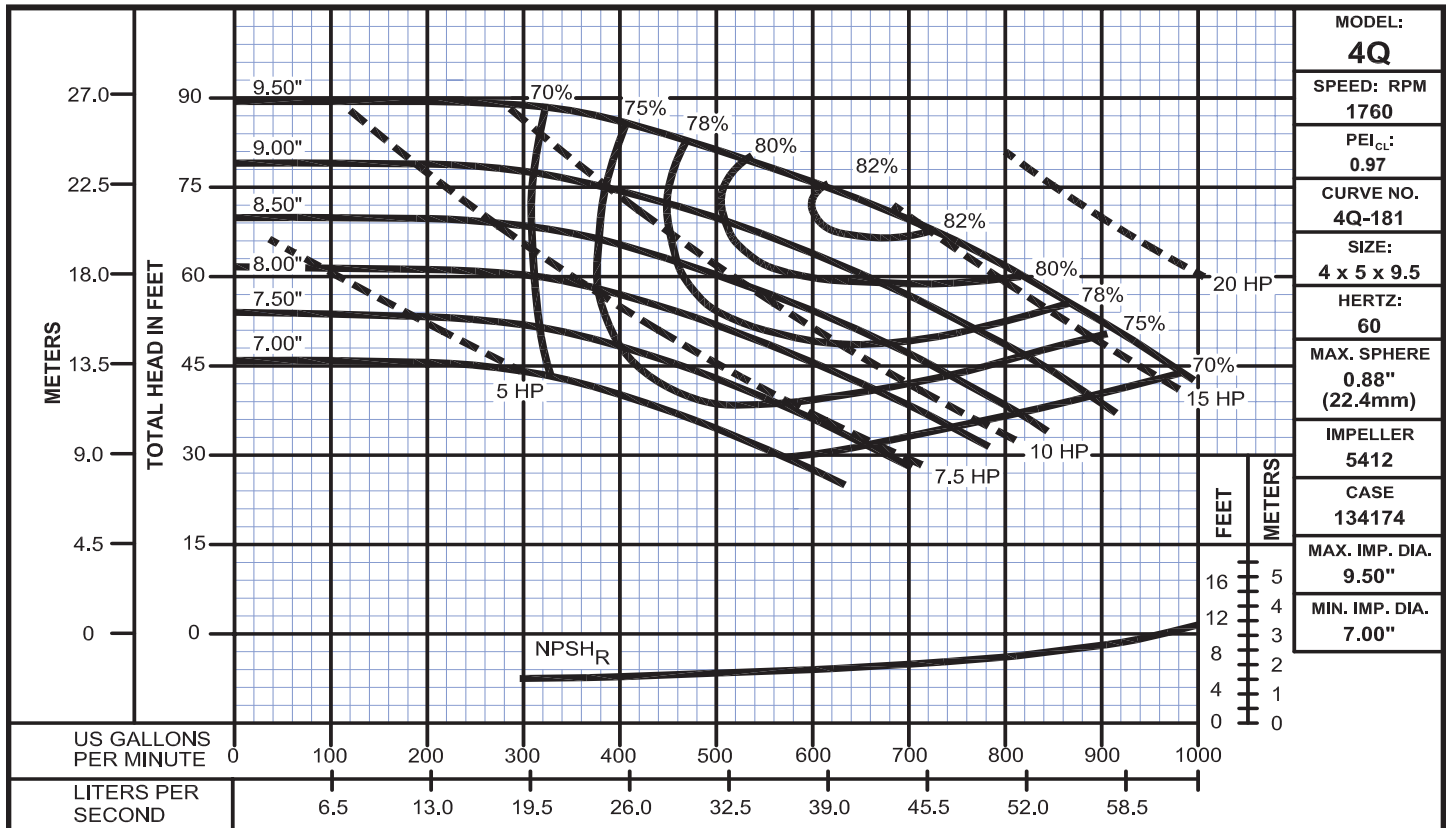

End Suction Back Pull-Out

Performance Curves

Model 4Q

WEINMAN®

www.cranepumps.com

End Suction Back Pull-Out

SECTION 375
PAGE 114
DATE 8/14

CRANE
A Crane Co. Company