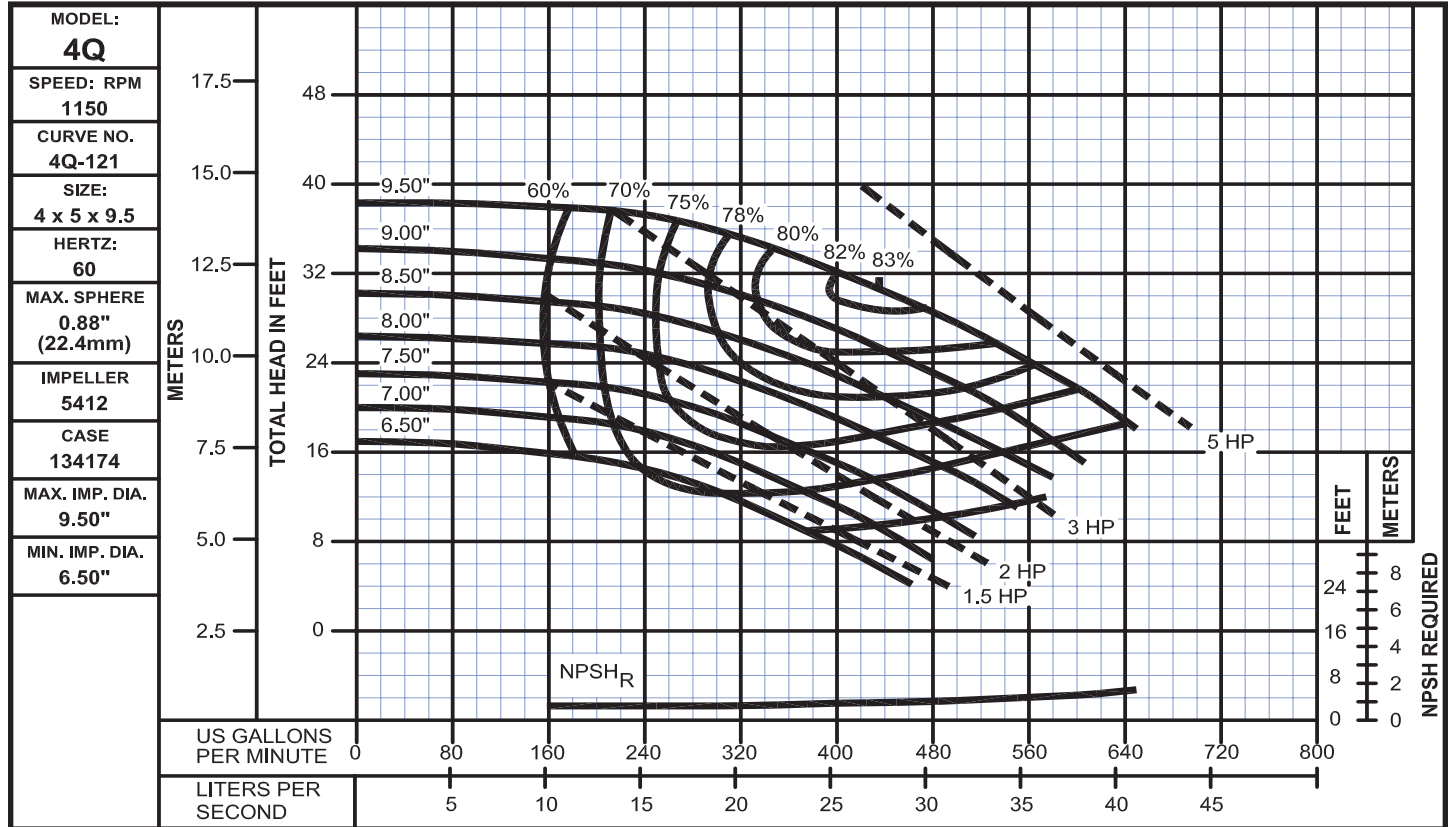

End Suction Back Pull-Out

Performance Curves

Model 4Q

WEINMAN®

www.cranepumps.com

End Suction Back Pull-Out

SECTION 375
PAGE 114
DATE 8/14

CRANE
A Crane Co. Company