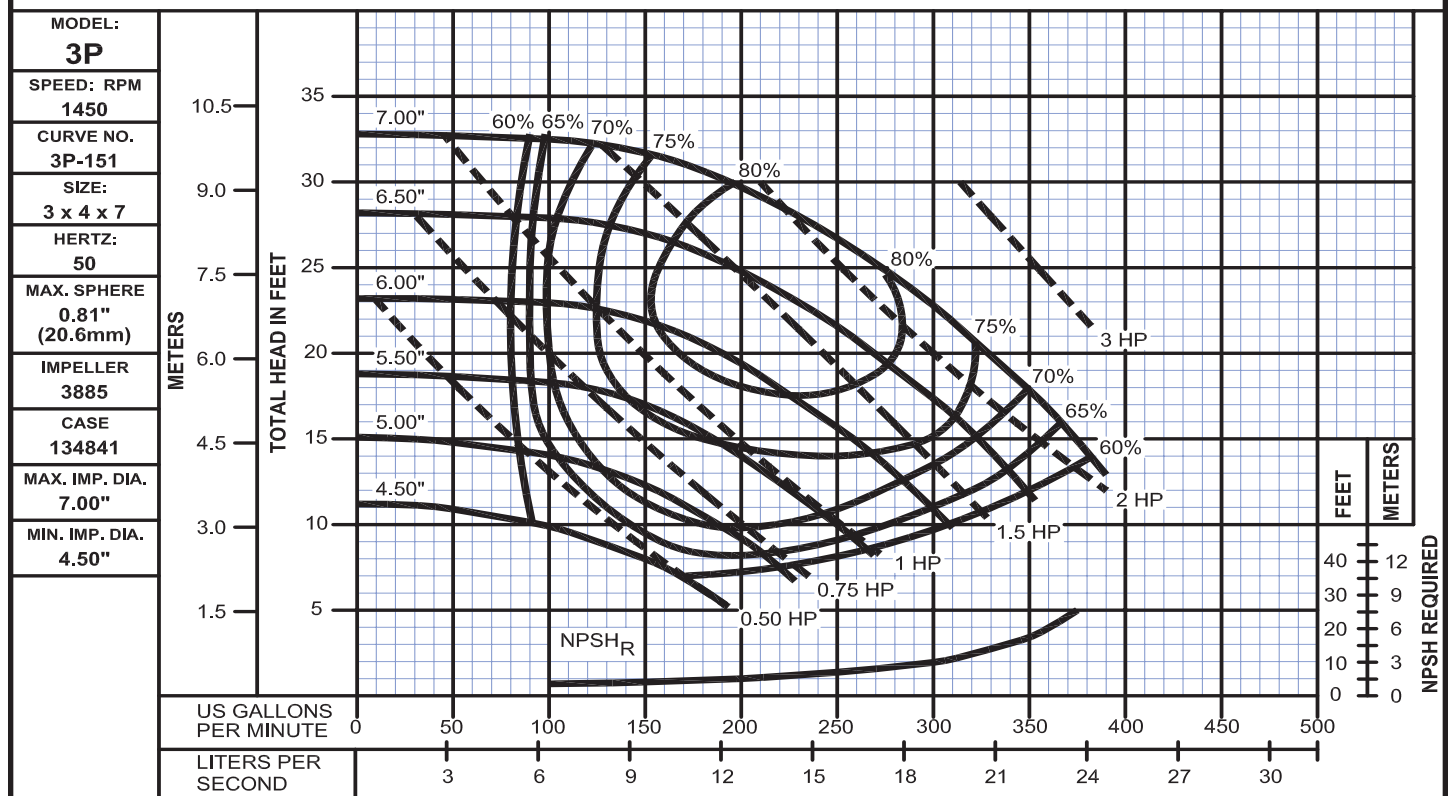

Performance Curves

Model 3P

WEINMAN®

www.cranepumps.com

End Suction Back Pull-Out

SECTION 375
PAGE 106
DATE 12/17

CRANE
A Crane Co. Company

PUMPS & SYSTEMS

USA: (937) 778-8947 • Canada: (905) 457-6223 • International: (937) 615-3598