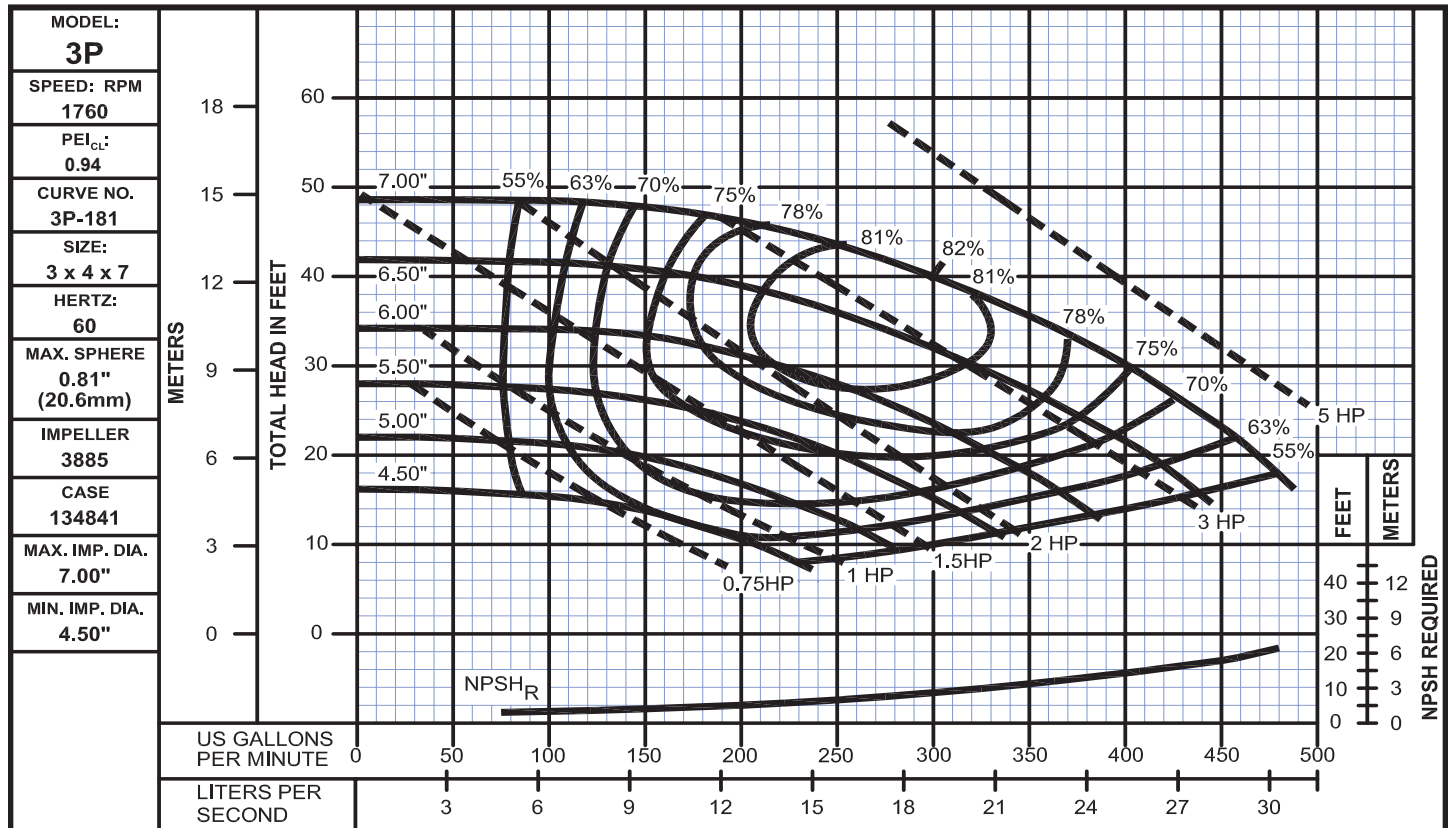

Performance Curves

Model 3P

WEINMAN®

www.cranepumps.com

End Suction Back Pull-Out

SECTION 375
PAGE 106
DATE 12/17

CRANE
A Crane Co. Company

PUMPS & SYSTEMS

USA: (937) 778-8947 • Canada: (905) 457-6223 • International: (937) 615-3598