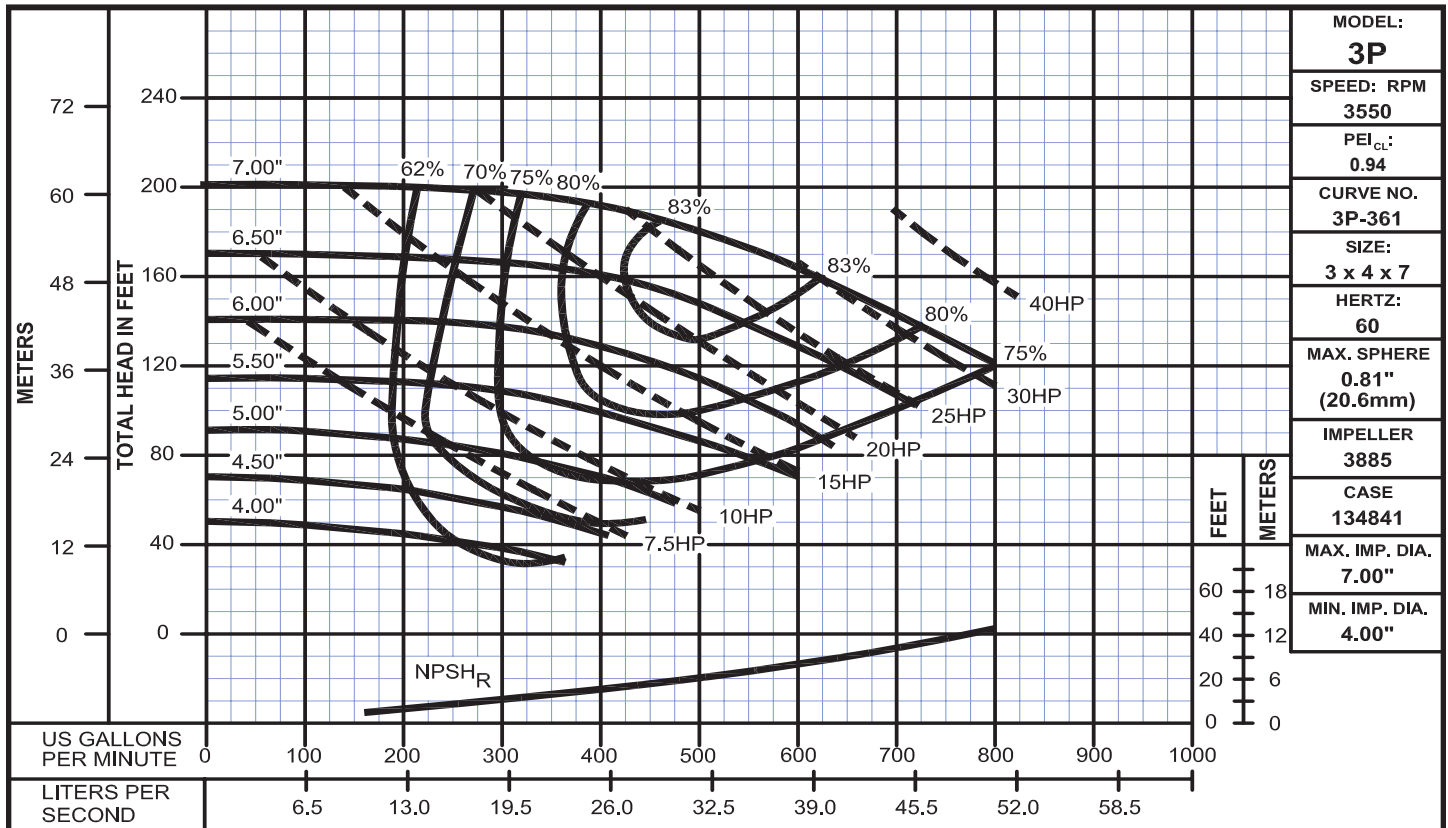

### End Suction Back Pull-Out

# Performance Curves

Model 3P