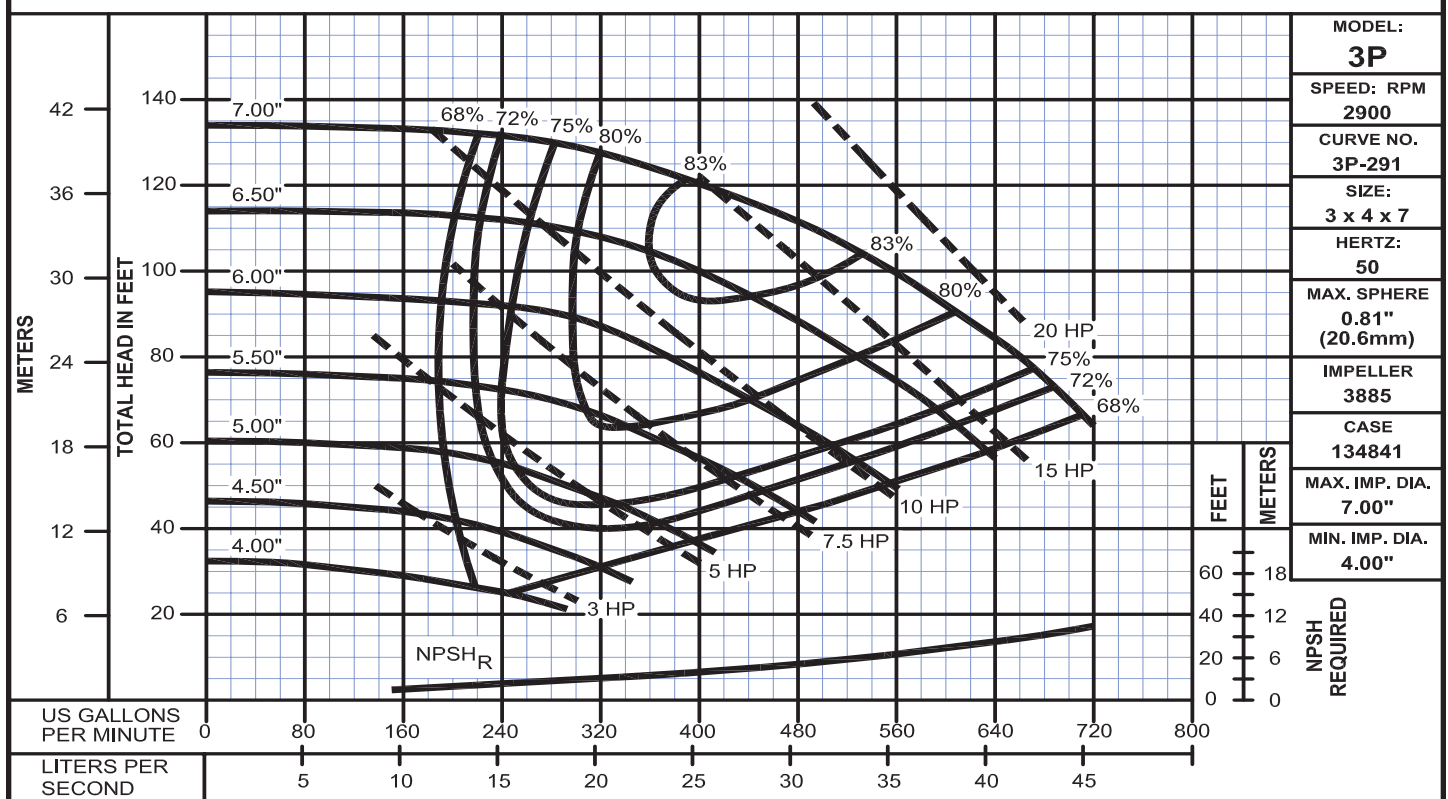

### End Suction Back Pull-Out

# Performance Curves

Model 3P