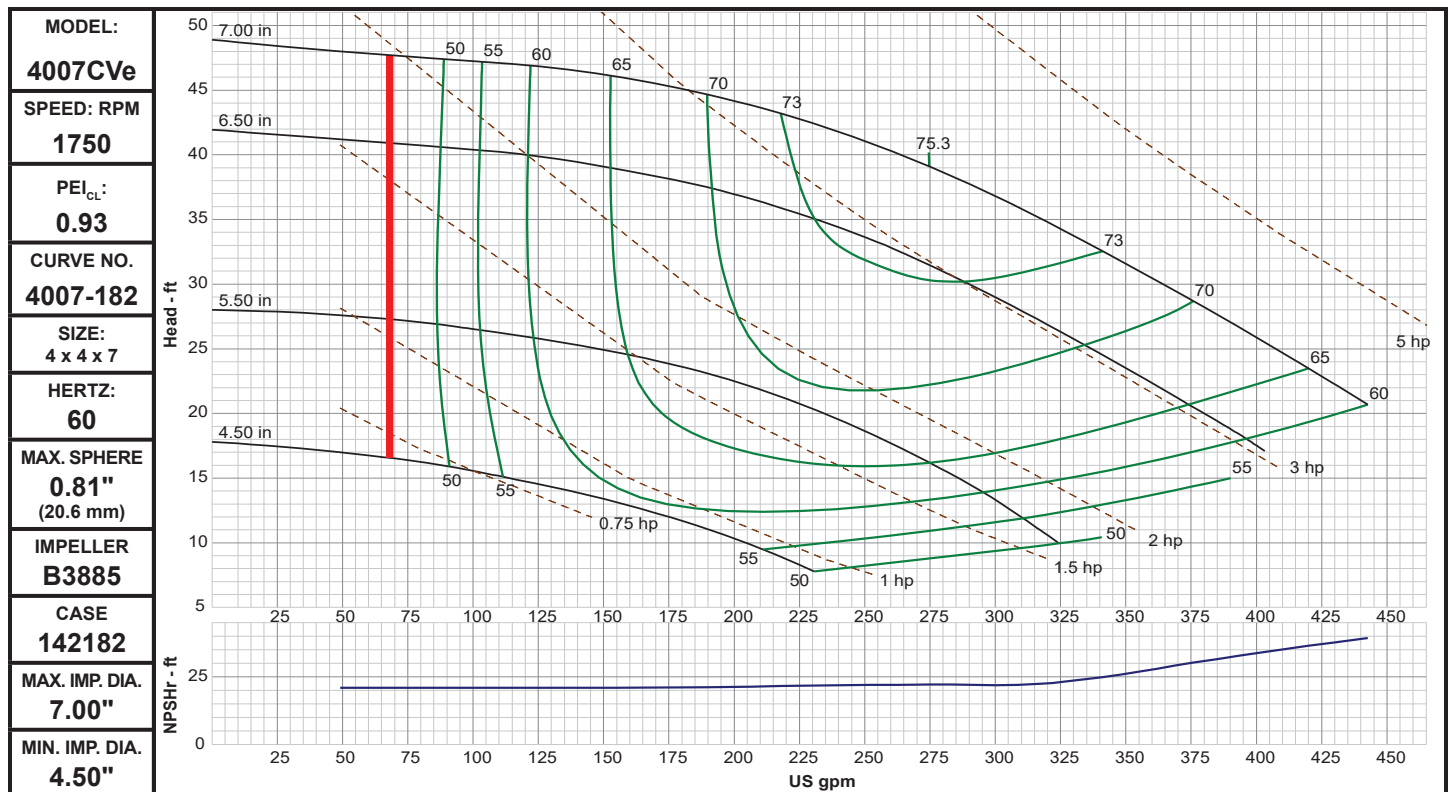

Performance Curves

4007CVe
Bulletin 320

WEINMAN®

www.cranepumps.com

Close Coupled In-Line Pumps

SECTION 320
PAGE 14
DATE 1/20

CRANE
A Crane Co. Company

PUMPS & SYSTEMS

USA: (937) 778-8947 • Canada: (905) 457-6223 • International: (937) 615-3598