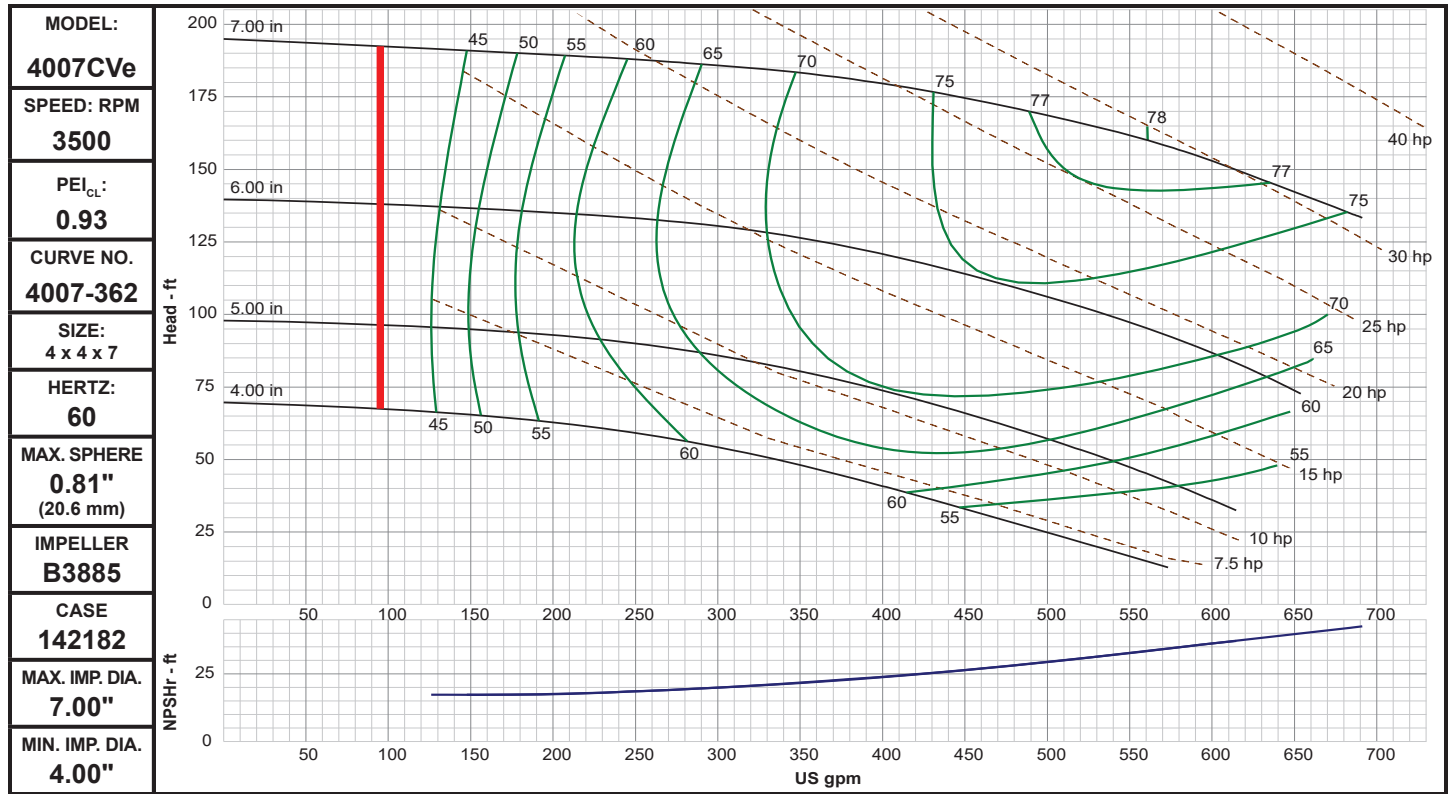

Performance Curves

4007CVe
Bulletin 320

WEINMAN®

www.cranepumps.com

Close Coupled In-Line Pumps

SECTION 320
PAGE 14
DATE 1/20

CRANE
A Crane Co. Company

PUMPS & SYSTEMS

USA: (937) 778-8947 • Canada: (905) 457-6223 • International: (937) 615-3598