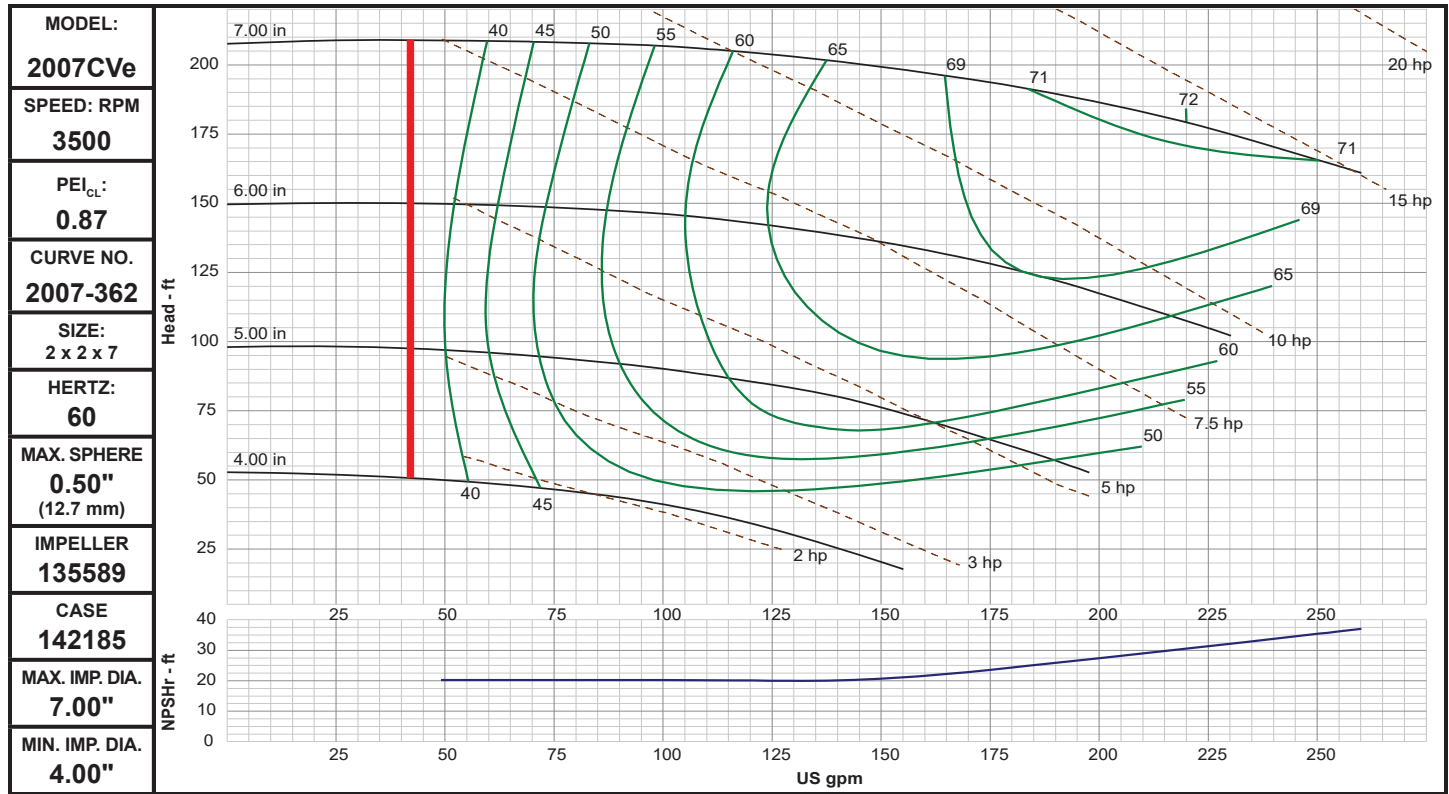

Performance Curves

2007CVe
Bulletin 320

WEINMAN®

www.cranepumps.com

Close Coupled In-Line Pumps

SECTION 320
PAGE 8
DATE 1/20

CRANE
A Crane Co. Company

PUMPS & SYSTEMS