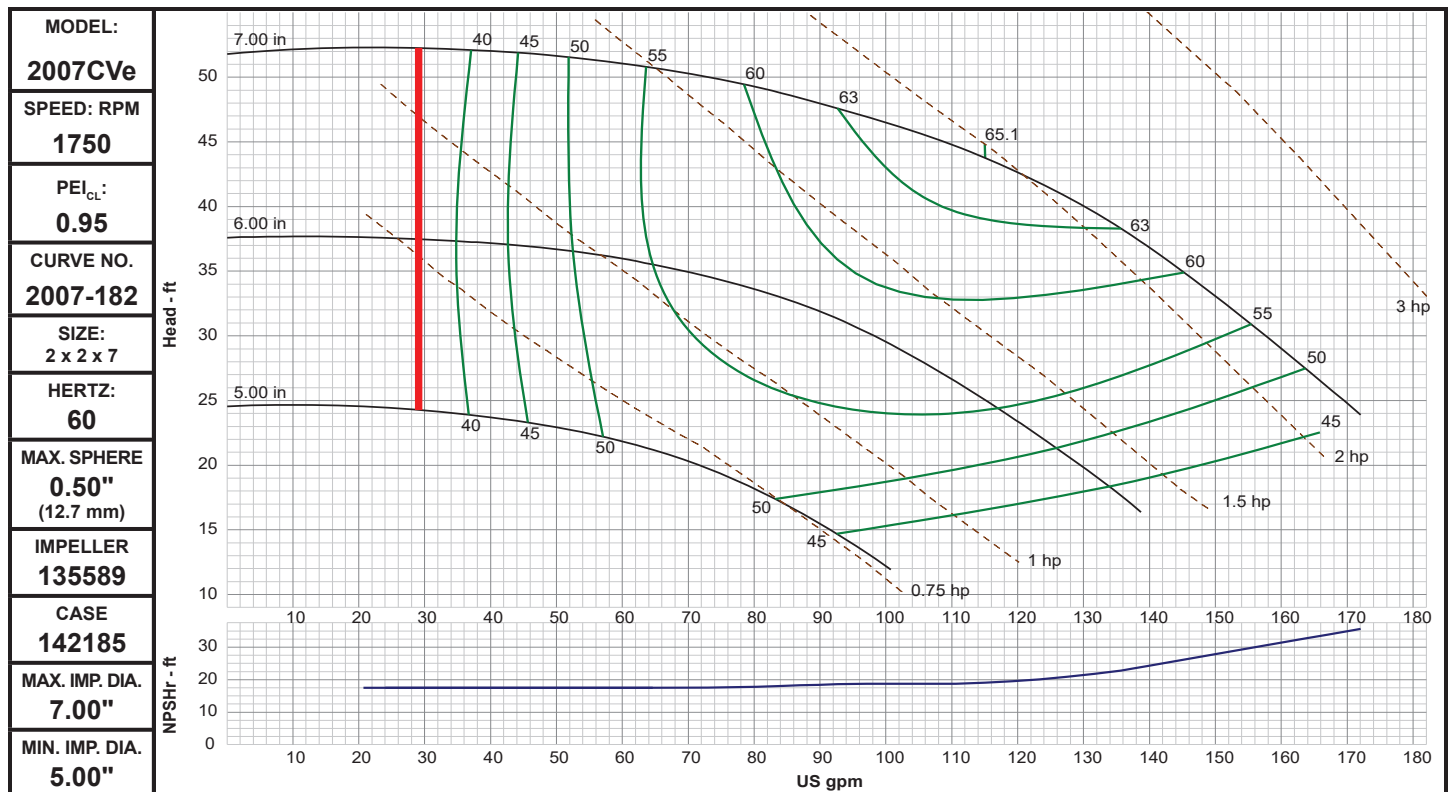

Performance Curves

2007CVe
Bulletin 320

WEINMAN®

www.cranepumps.com

Close Coupled In-Line Pumps

SECTION 320
PAGE 8
DATE 1/20

CRANE
A Crane Co. Company

PUMPS & SYSTEMS