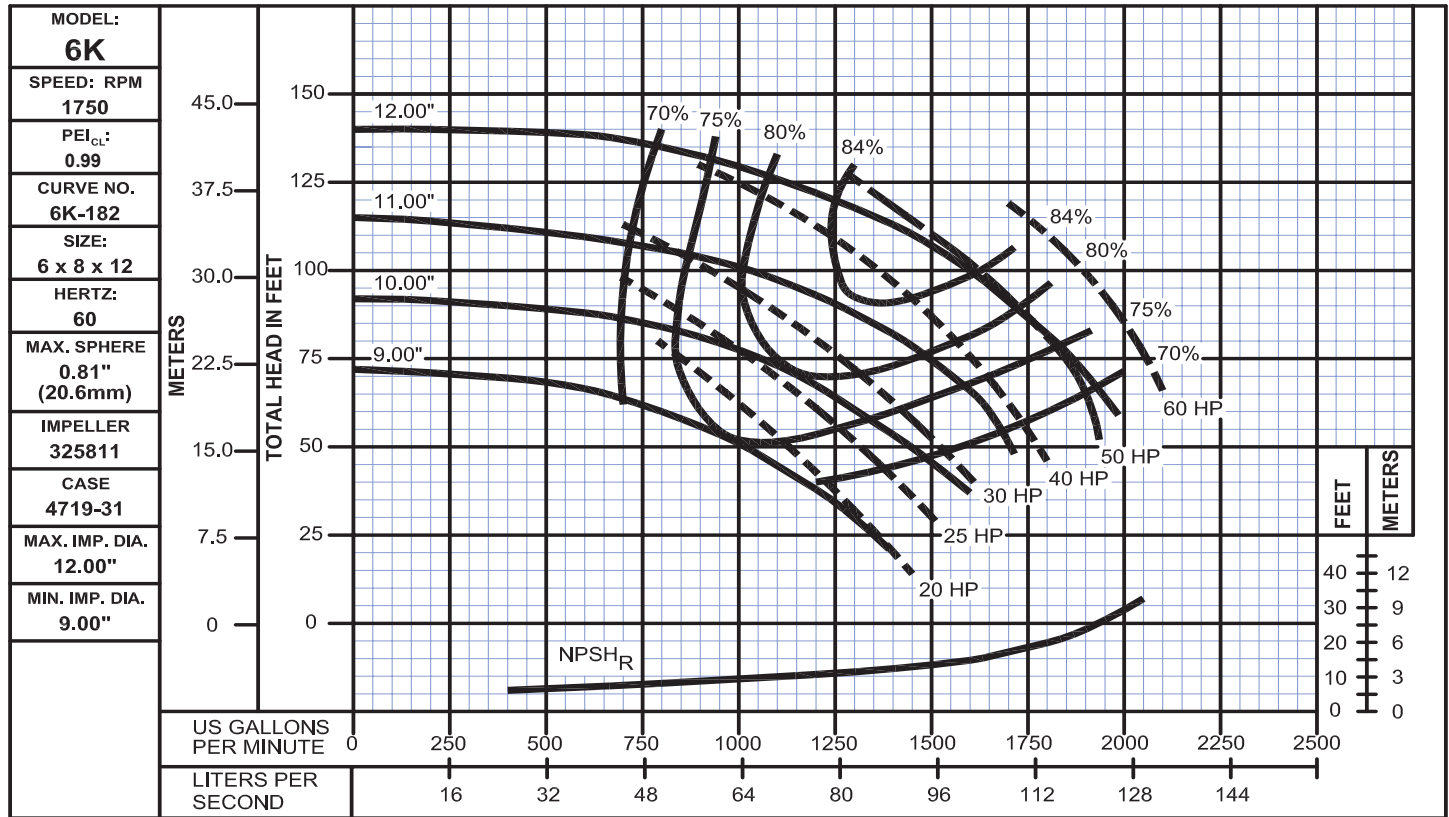

Performance Curves

6K
Bulletin 310

WEINMAN®

www.cranepumps.com

Close Coupled End Suction, Flanged Connection

SECTION 310
PAGE 40
DATE 12/17

CRANE
A Crane Co. Company

PUMPS & SYSTEMS