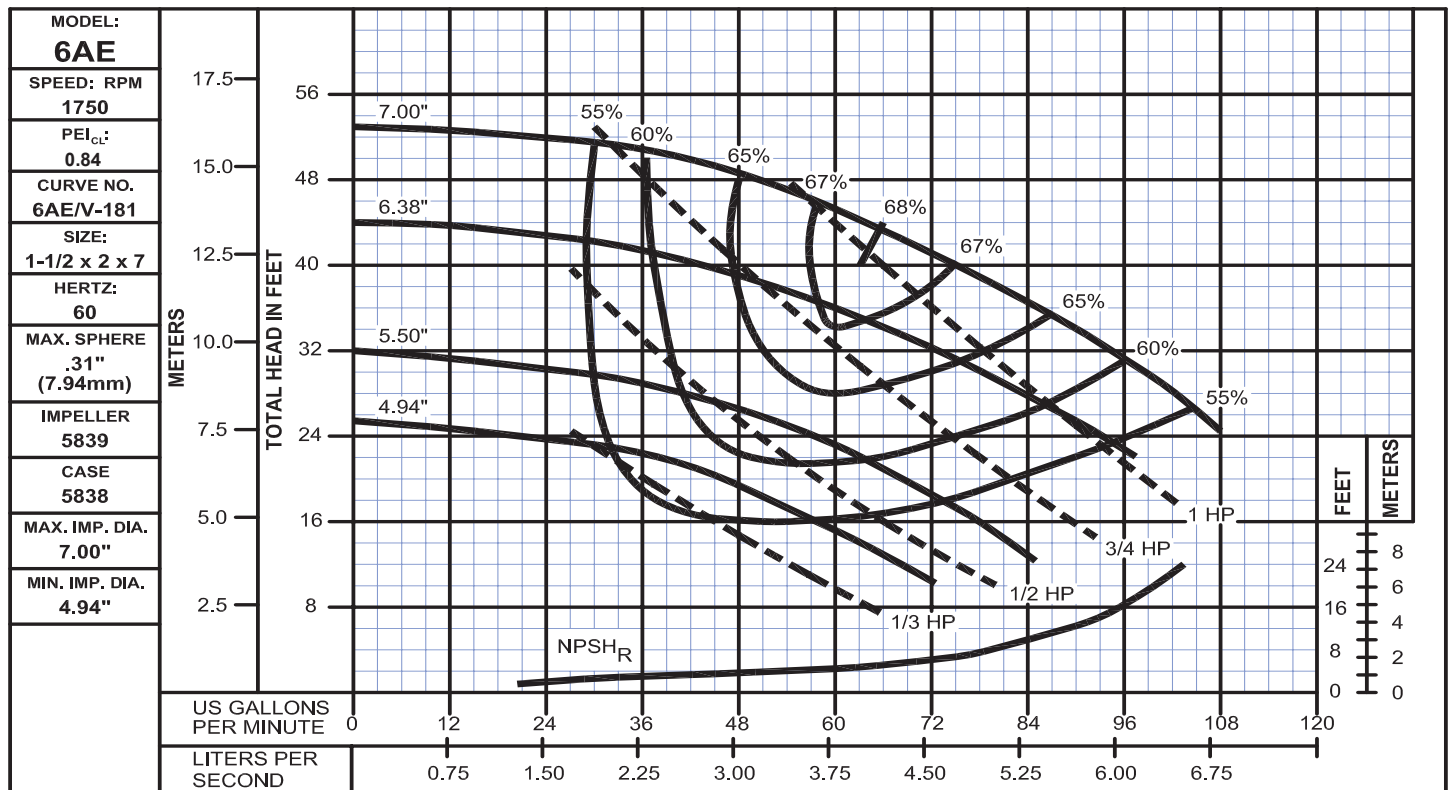

Performance Curves

WEINMAN®

6AE
Bulletin 200

www.cranepumps.com

Frame Mounted End Suction, Threaded Connections

SECTION 200
PAGE 14
DATE 12/17

CRANE
A Crane Co. Company

PUMPS & SYSTEMS