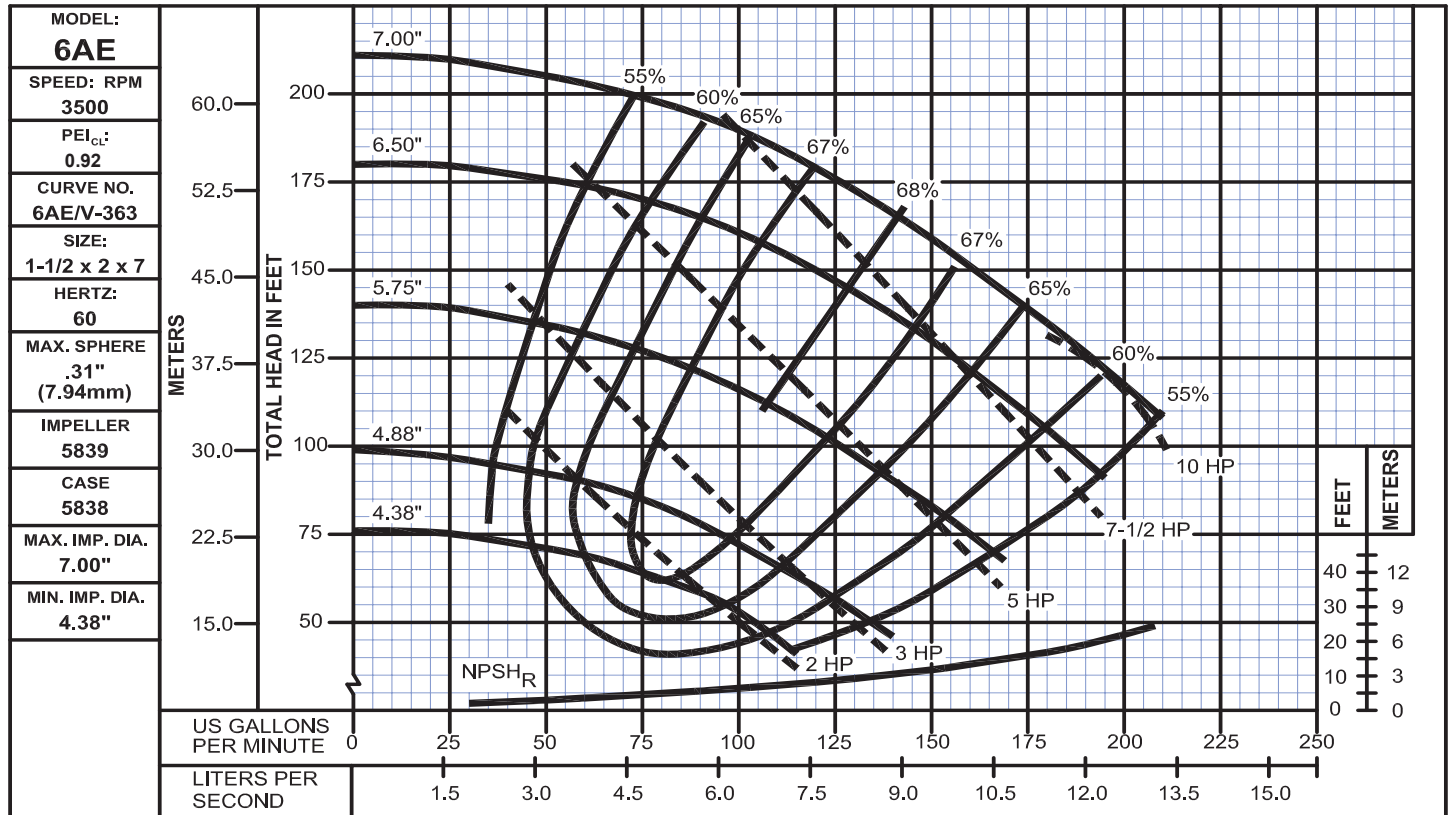

Performance Curves

WEINMAN®

6AE
Bulletin 200

www.cranepumps.com

Frame Mounted End Suction, Threaded Connections

SECTION 200
PAGE 14
DATE 12/17

CRANE
A Crane Co. Company

PUMPS & SYSTEMS