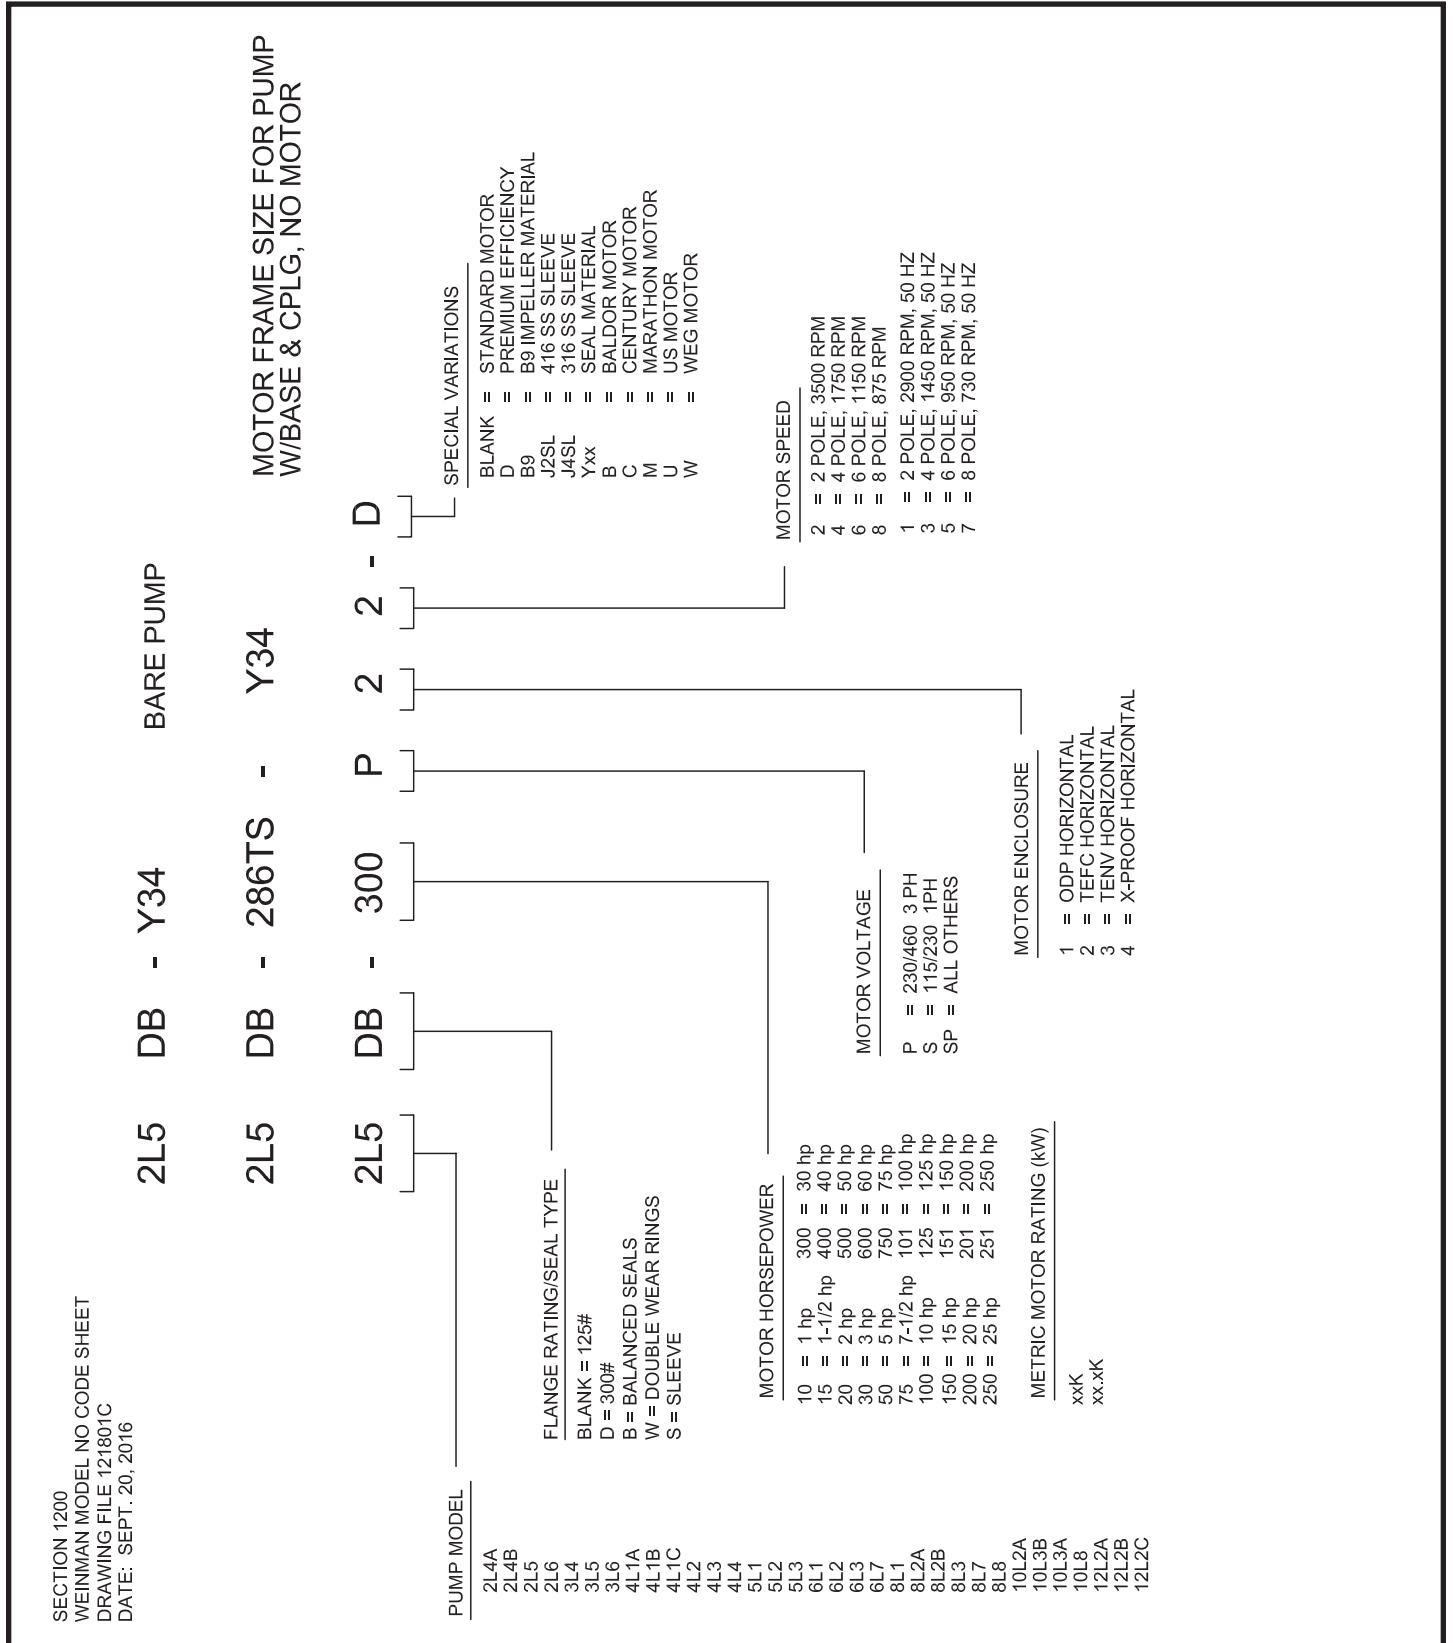

Split Case Pumps - Horizontally Mounted

SECTION 1200
WEINMAN MODEL NO CODE SHEET
DRAWING FILE 121801C
DATE: SEPT. 20, 2016