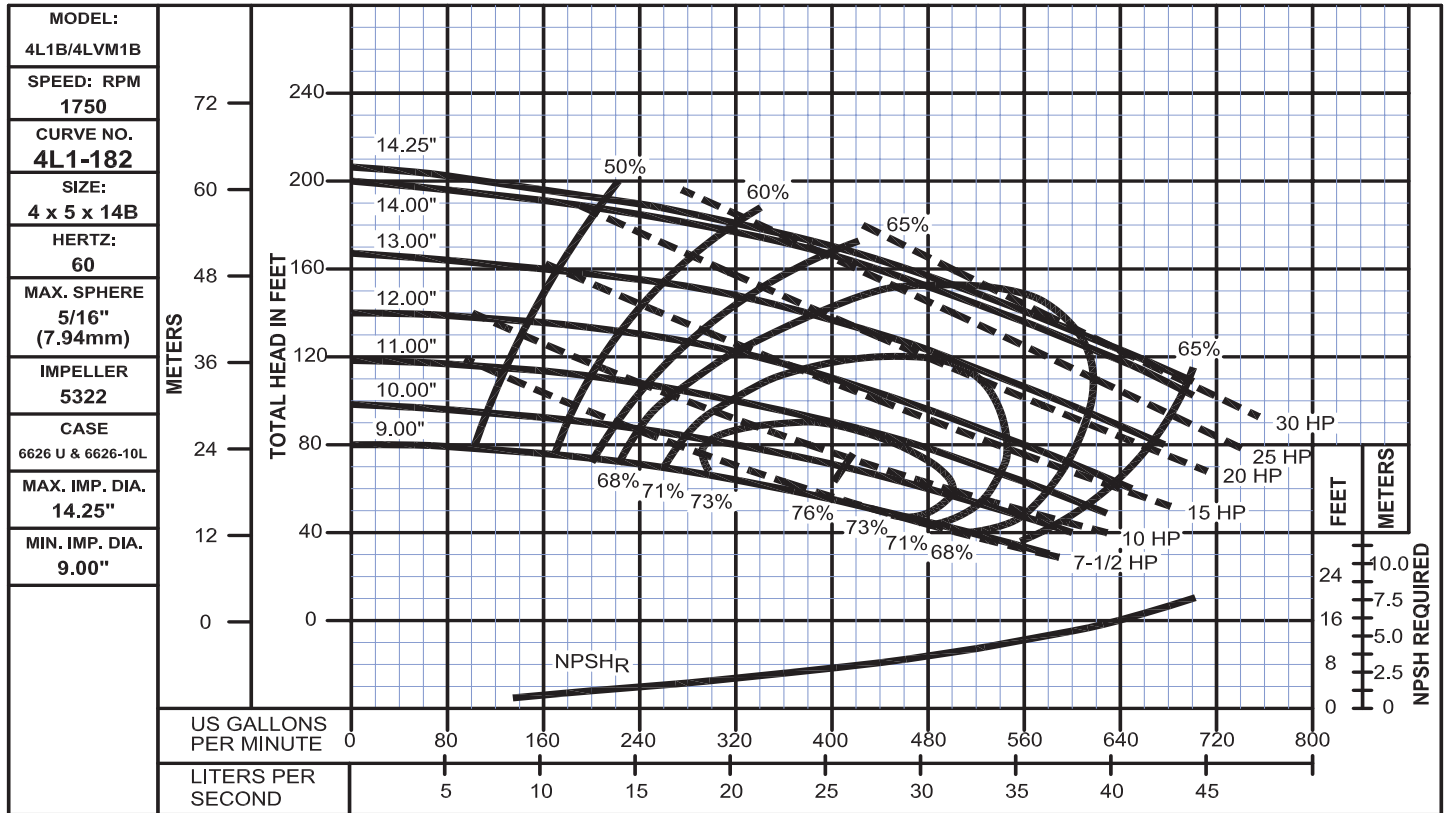

Performance Curves

4L1B
Bulletin 1200

WEINMAN®

www.cranepumps.com

Split Case Pumps - Horizontally Mounted

SECTION 1200
PAGE 70
DATE 2/15

CRANE
A Crane Co. Company

PUMPS & SYSTEMS