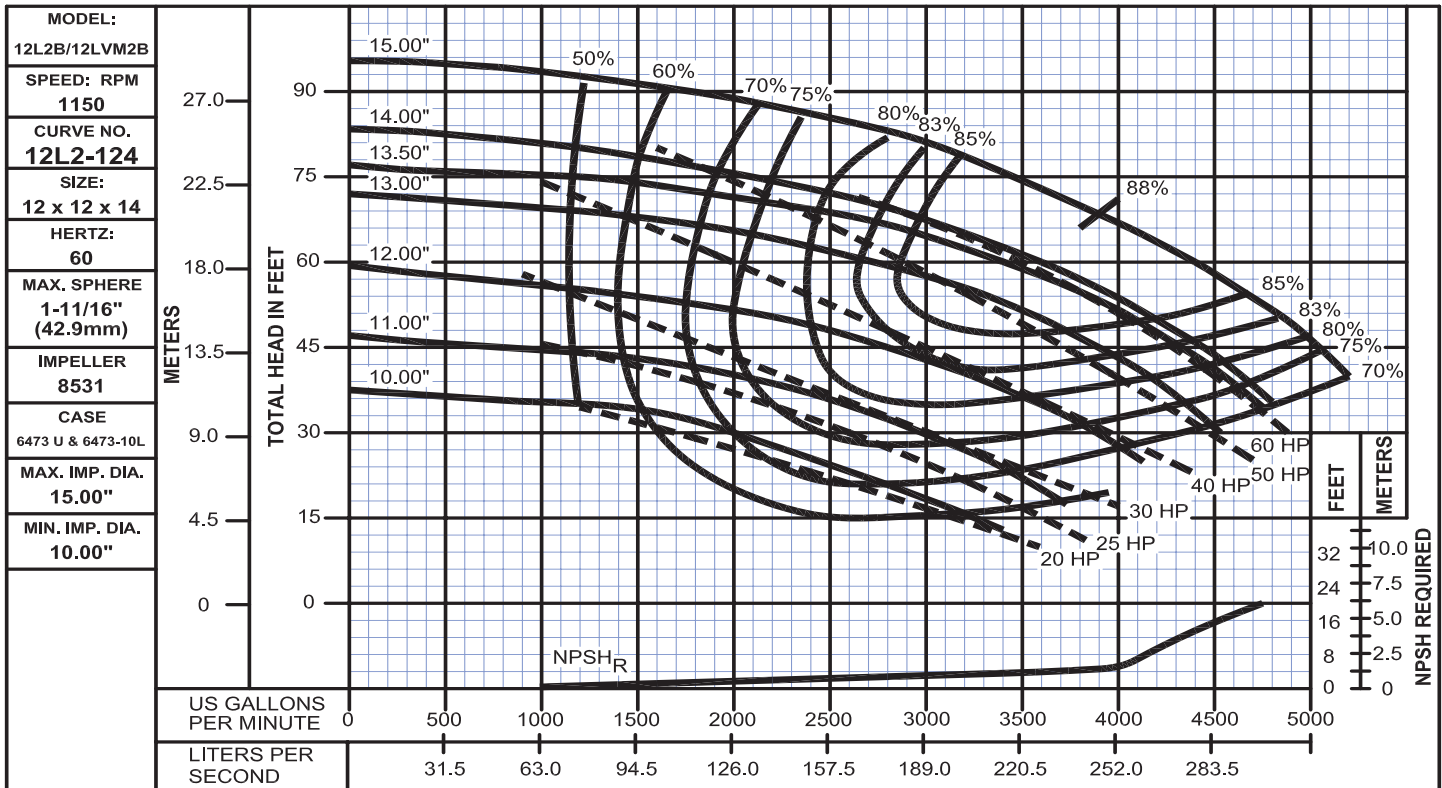

Performance Curves

12L2B
Bulletin 1200

WEINMAN®

www.cranepumps.com

Split Case Pumps - Horizontally Mounted

SECTION 1200
PAGE 90
DATE 4/15

CRANE
A Crane Co. Company

PUMPS & SYSTEMS

USA: (937) 778-8947 • Canada: (905) 457-6223 • International: (937) 615-3598