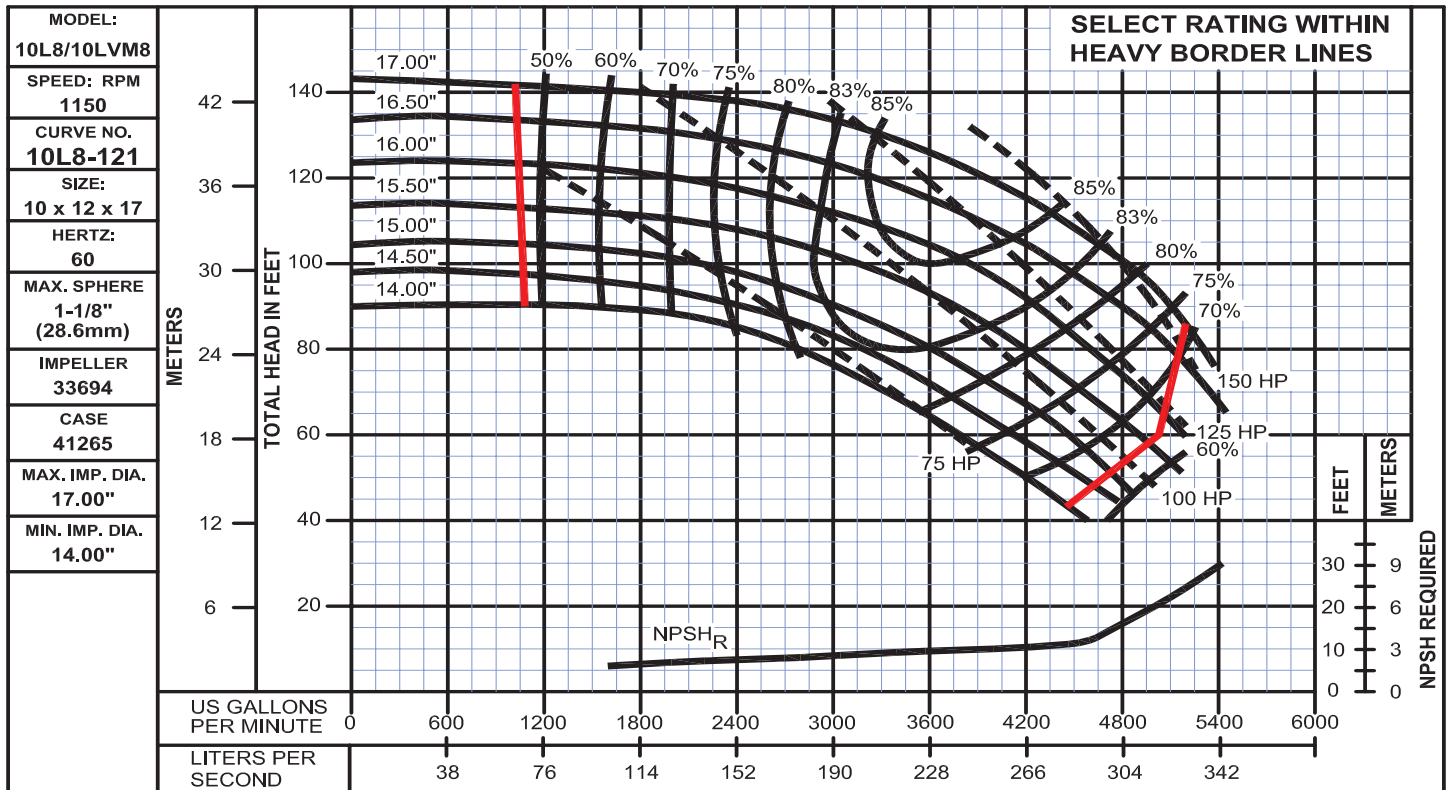

Performance Curves

10L8
Bulletin 1200

WEINMAN®

www.cranepumps.com

Split Case Pumps - Horizontally Mounted

SECTION 1200
PAGE 88
DATE 5/17

CRANE
A Crane Co. Company

PUMPS & SYSTEMS