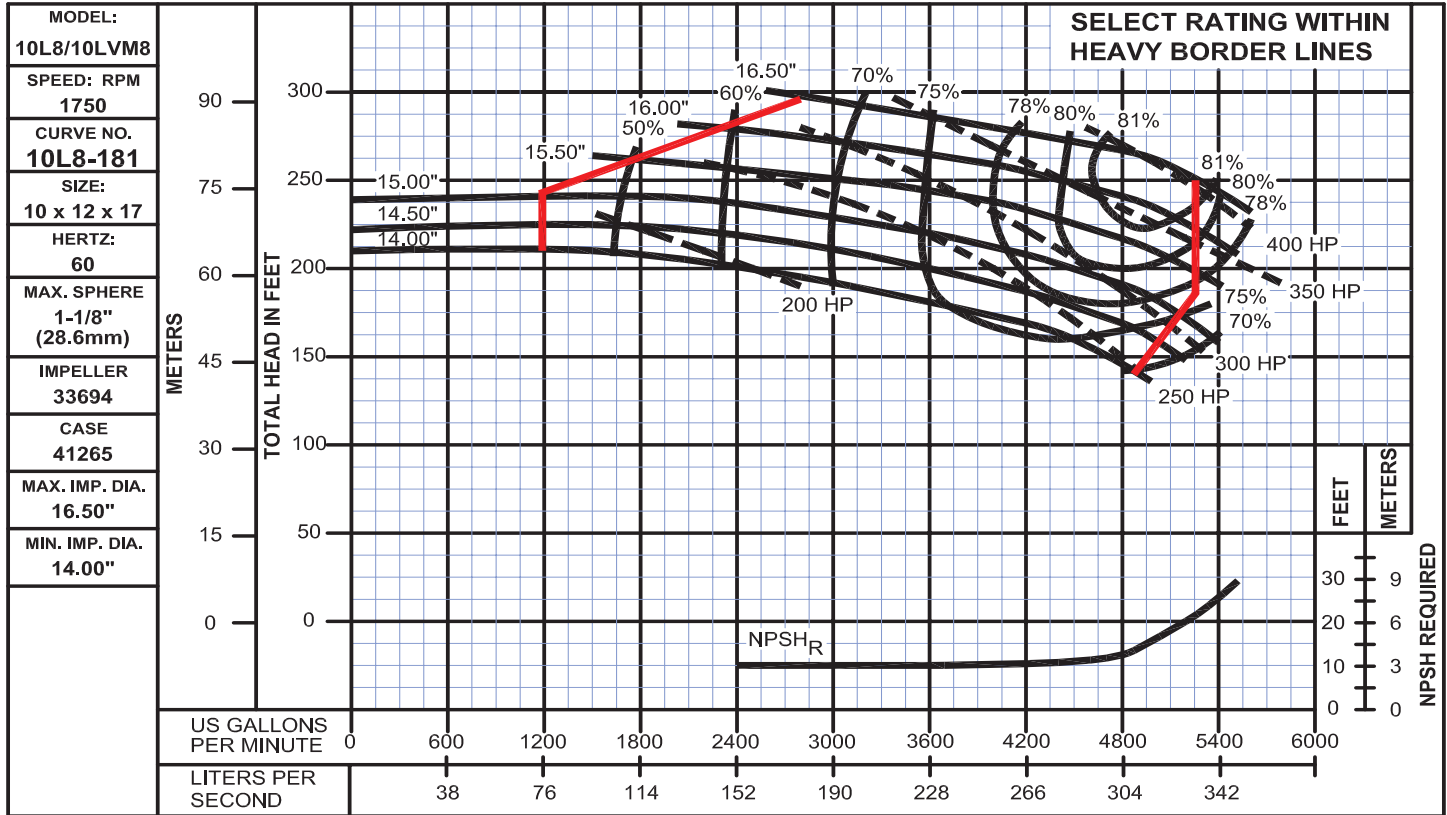

Performance Curves

10L8
Bulletin 1200

WEINMAN®

www.cranepumps.com

Split Case Pumps - Horizontally Mounted

SECTION 1200
PAGE 88
DATE 5/17

CRANE
A Crane Co. Company

PUMPS & SYSTEMS