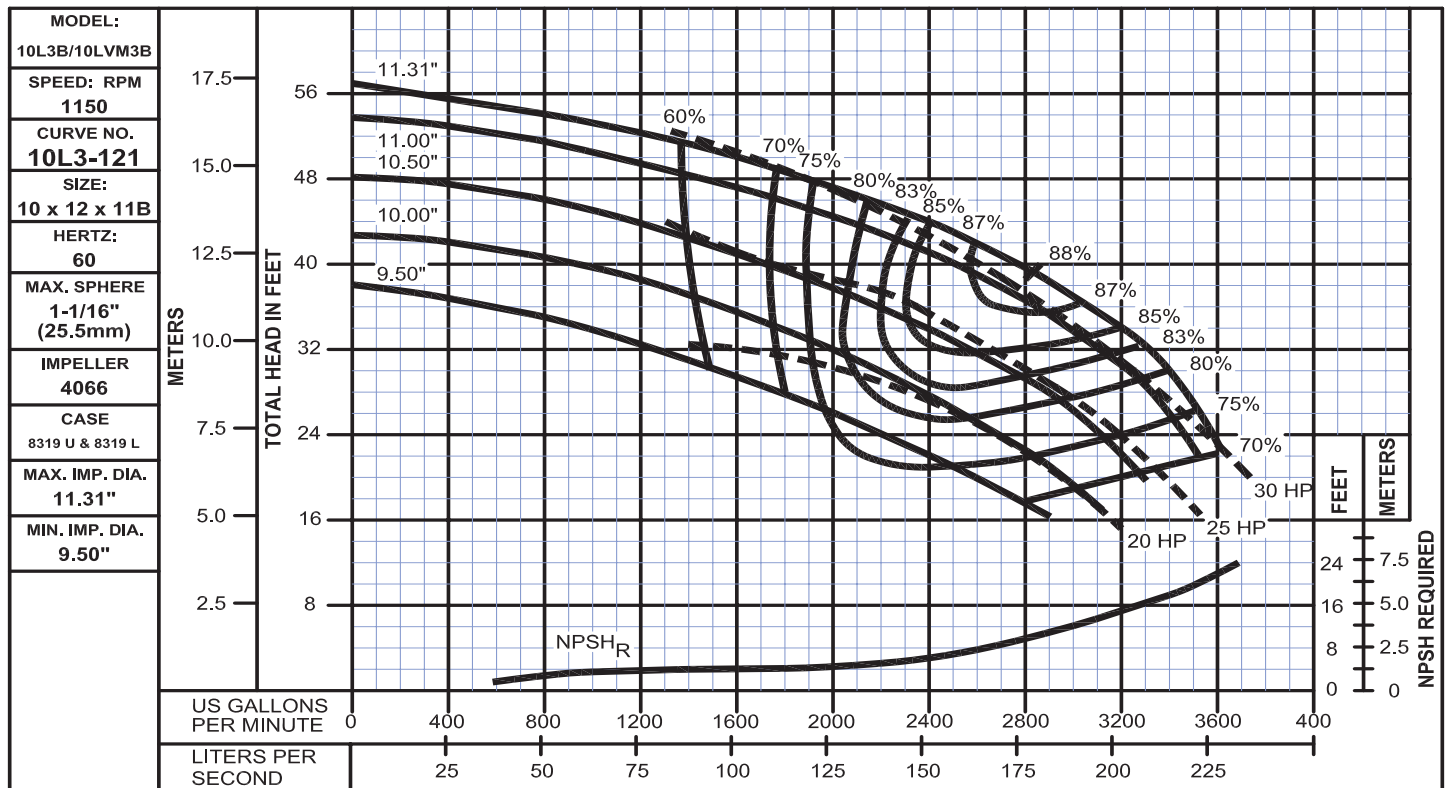

Performance Curves

10L3A & 10L3B

Bulletin 1200

www.cranepumps.com

Split Case Pumps - Horizontally Mounted

SECTION 1200
PAGE 86
DATE 12/09

A Crane Co. Company

PUMPS & SYSTEMS