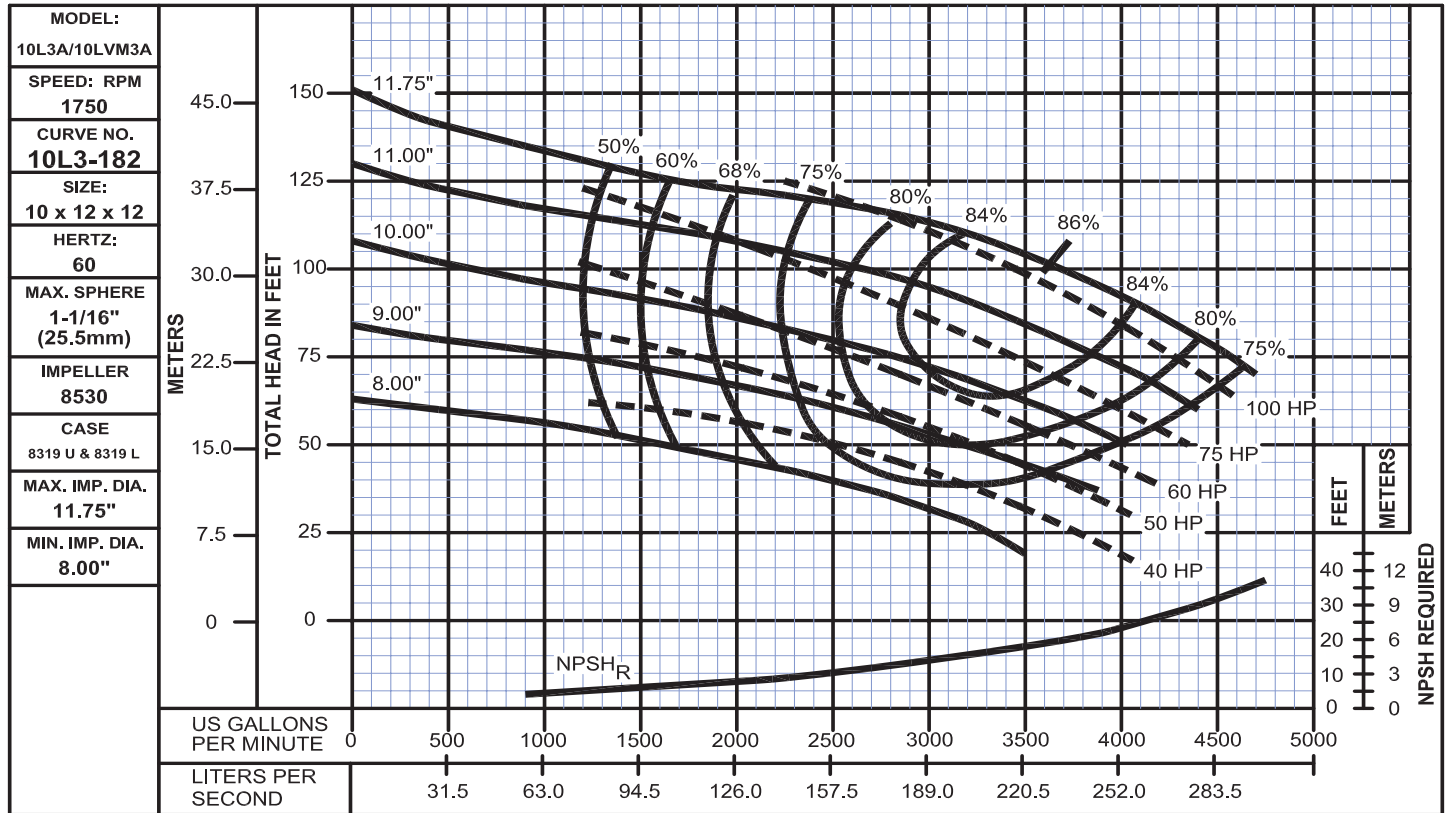

Performance Curves

10L3A & 10L3B

Bulletin 1200

www.cranepumps.com

Split Case Pumps - Horizontally Mounted

SECTION 1200
PAGE 86
DATE 12/09

A Crane Co. Company

PUMPS & SYSTEMS